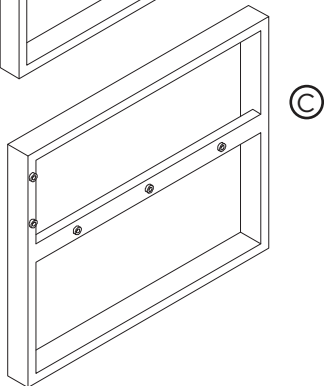

9611 Baltic Outdoor Chairs

Parts List

(A)	Seat Base	96110101	1
(B)	Left Frame	96110102	1
(C)	Right Frame	96110103	1
(D)	Back Frame	96110104	1
(E)	Seat Cushion	96110105	1
(F)	Back Cushion	96110106	1

Hardware Kit - 96110107

(G)	Hardware		x6
(H)	Hardware		x4
(I)	Hardware		x10
(J)	Hardware		x1