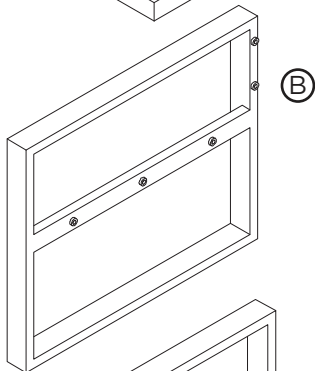

9611 Baltic Outdoor Chairs

Parts List

(A)	Seat Base	96110101	1
(B)	Left Frame	96110102	1
(C)	Right Frame	96110103	1
(D)	Back Frame	96110104	1
(E)	Seat Cushion	96110105	1
(F)	Back Cushion	96110106	1

Hardware Kit - 96110107

(G)	Hardware		x6
(H)	Hardware		x4
(I)	Hardware		x10
(J)	Hardware		x1