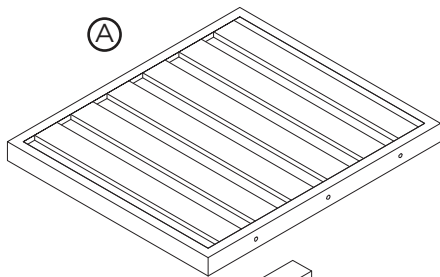

9611 Baltic Outdoor Chairs

Parts List

(A)	Seat Base	96110101	1
(B)	Left Frame	96110102	1
(C)	Right Frame	96110103	1
(D)	Back Frame	96110104	1
(E)	Seat Cushion	96110105	1
(F)	Back Cushion	96110106	1

Hardware Kit - 96110107

(G)	Hardware		x6
(H)	Hardware		x4
(I)	Hardware		x10
(J)	Hardware		x1