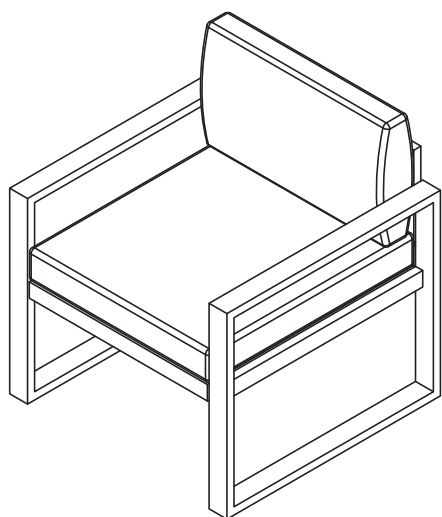

9611 Baltic

Sillas al Aire Libre

Lista de Piezas

(A)	Base del Asiento	96110101	1
(B)	Marco de la Izquierda	96110102	1
(C)	Marco de la Derecha	96110103	1
(D)	Marco Trasero	96110104	1
(E)	Cojín del Asiento	96110105	1
(F)	Cojín Trasero	96110106	1

Kit de Herramienta - 96110107

(G)	Herramienta		x6
(H)	Herramienta		x4
(I)	Herramienta		x10
(J)	Herramienta		x1