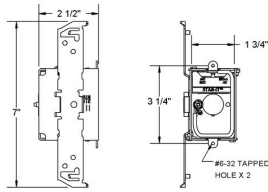

3 IN. X 2 IN. SWITCH BOXES - 2 TO 3-1/2 IN. DEEP WITH ARMORED CABLE / METAL CLAD / FLEX CLAMPS

2-1/2 in. Deep Switch Boxes - Gangable with STAB-IT Connector
TS Bracket, 1/2" Setback, 8" #12 Solid Copper Pigtail

A49.1

Catalog #: 524S

APPLICATIONS

RACO® STAB-IT boxes are great for any job where flexible armored cable is being used
RACO® Switch boxes are used to house wiring devices such as switches and outlets

PRODUCT FEATURES

Designed for quick installation of flex, MC, MCI, MCI-A, AC, and HCF Cable
Gangable switch boxes offer the option of constructing a box to hold two or more devices

UL LISTED

File E195978

CULUS

N/A

COMPLIANCES

s are acceptable for use in 2-hour fire rated walls. For additional information, consult UL "Fire Resistance Directory" or the UL website at www.ul.com

FIRE RESISTANCE

Acceptable for use in 2-hour rated walls

GENERAL PRODUCT INFORMATION

Wiring System: Armored Cable/Metal Clad/MCI-A/Flex
Color: Gray
Country of Origin: Mexico

CONFIGURATION

Cable Priouts: 2
Bracket Type: TS Bracket
Bracket Setback: 1/2"
Drawn or Welded: Welded
Raised Ground: No
Gangs: 1
Bottom Knockouts(s): (1) 1/2"

PRODUCT MEASUREMENTS

Depth: 2-1/2 in.
Cubic Inches (cm3): 12.5 (204.8)
Product Length (in.): 2.500
Product Width (in.): 2.203
Product Height (in.): 7.000

PACKAGING

Package Type: Boxed
Minimum Pack Qty.: 50
Std. Pkg.: 50
Ship Carton Qty.: 50
Product UPC-A Labeled: No
Ship Carton Length (in.): 20.000
Ship Carton Width (in.): 13.500
Ship Carton Height (in.): 7.500
Pallet Qty: 2100
UPC Number: 050169500729
I2of5: 50050169500724