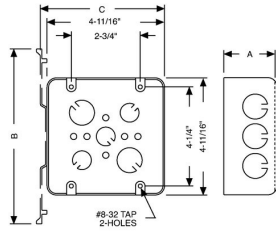

4-11/16 IN. SQUARE WELDED BOXES 2-1/8 IN. WITH CONDUIT KO'S

4-11/16 in. Square Boxes, 2-1/8 in. Deep - Welded with Conduit KO's
600V, Raised Ground

A26

Catalog #: 258

APPLICATIONS

RACO® 4-11/16" Boxes are used for a wide variety of industrial applications where larger sized conductors or wiring devices are needed and more volume is required
N/A

PRODUCT FEATURES

Combination screw heads provide for faster installation
TKO knockouts allow for design and installation flexibility

UL LISTED

File E 195978

COMPLIANCES

600V Per UL 514-A, suitable for use without a bonding jumper in circuits up to 600 volts

DRAWING DIMENSIONS

Dimension A: 2-1/8 in.

PRODUCT MEASUREMENTS

Depth: 2-1/8 in.
Cubic Inches (cm³): 42.0 (688.2)
Wt. Ea. (Lbs.): 1.102
Product Length (in.): 2.19
Product Width (in.): 4.69
Product Height (in.): 4.69

PACKAGING

Minimum Pack Qty.: 25
Std. Pkg.: 25
Product UPC-A Labeled: No
Weight (Lbs. Per/C): 110.20
Ship Carton Length (in.): 21.38
Ship Carton Width (in.): 7.50
Ship Carton Height (in.): 9.75
Ctn Weight (Lbs.): 27.55
Pallet Qty: 1500
UPC Number: 050169002582
I2of5: 50050169002587