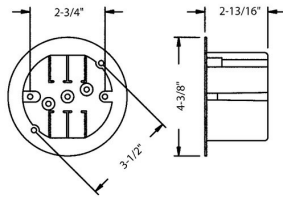

OLD WORK NON-METALLIC CABLE BOXES

Old Work Cable Boxes - For Nonmetallic Sheathed Cable
3-1/2 in. Round, 2-13/16 in. Deep, 18.0 Cu. in., Flush Mount

A78

Catalog #: 7122RAC

APPLICATIONS

RACO® Nonmetallic cable boxes are used in branch circuit wiring to splice wires
Accommodates wiring devices such as switches and receptacles
Provide excellent protection for wiring system or devices

PRODUCT FEATURES

RACO® Nonmetallic cable boxes provide the installer with a cost alternative that is lightweight and easy to install
Self-clamping wire entry clamps
Extra long, metal swing arms ensure installation
Wrap around metal clamp to secure box to sheetrock
N/A

UL LISTED

File E 195963

COMPLIANCES

Boxes are listed for Applications (Electrical Codes), UL Green Book
Boxes are listed for mechanical properties, including the 2-hour Fire Rating, (building codes) UL Orange Book
Federal Manufacturer's number 28488

US PATENTS

4,183,486; 4,874,905; 4,580,689; 4,666,599

OTHER PATENTS

Canada 1,237,515; 1,260,599

GENERAL PRODUCT INFORMATION

Wiring System: Nonmetallic Sheathed Cable
Color: Gray
Country of Origin: USA

RECOMMENDED MAX LOAD

Fixture (Static) Lbs.: 6

CONFIGURATION

Cable Clamps: 4

DRAWING DIMENSIONS

Dimension A: 2-13/16 in.

PRODUCT MEASUREMENTS

Depth: 2-13/16 in.
Cubic Inches (cm3): 18.0 (295.0)
Wt. Ea. (Lbs.): 0.225
Product Length (in.): 2.81
Product Width (in.): 4.38
Product Height (in.): 4.38

PACKAGING

Minimum Pack Qty.: 100
Std. Pkg.: 100
Product UPC-A Labeled: Yes
Weight (Lbs. Per/C): 22.50
Ship Carton Length (in.): 24.00
Ship Carton Width (in.): 15.00
Ship Carton Height (in.): 16.00
Ctn Weight (Lbs.): 22.10
Pallet Qty: 1000
UPC Number: 050169971222
I2of5: 50050169971227