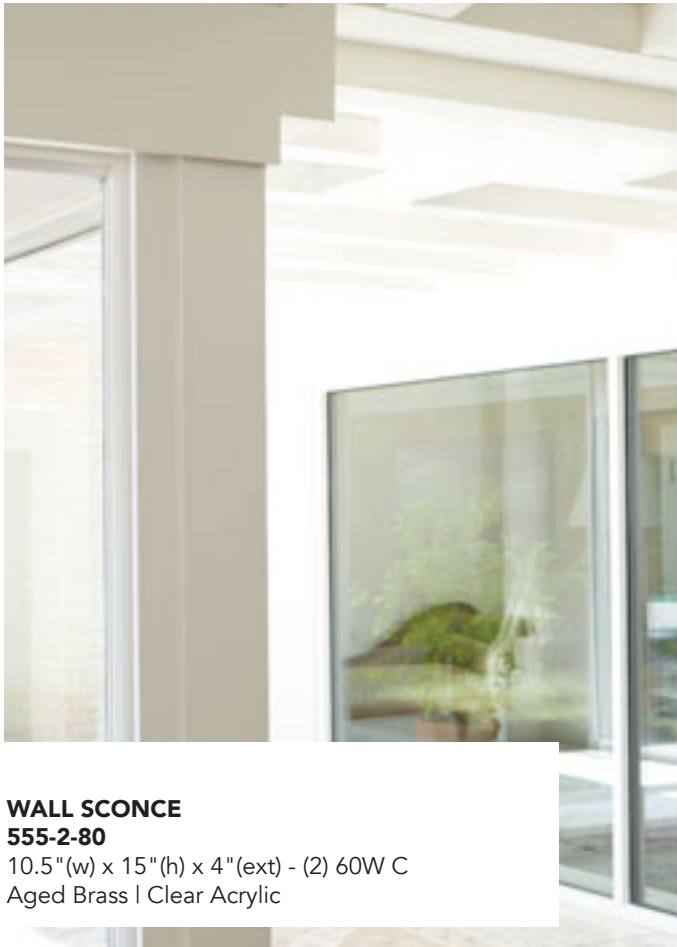

WALL SCONCE

555-2-80

10.5"(w) x 15"(h) x 4"(ext) - (2) 60W C
Aged Brass | Clear Acrylic

BROADWAY

	Item #	dimensions	bulbs	finishes	page
	islands				
	655-6-XX	46"(l) x 12.5"(w) x 15"(h)	(6) 60W C	-62, -80	066
	pendants				
	605-4-XX	15"(w) x 17"(h)	(4) 60W C	-62, -80	066
	605-6-XX	20"(w) x 17.75"(h)	(6) 60W C	-62, -80	064
	605-8-XX	21"(w) x 21"(h)	(8) 60W C	-62, -80	066
	spheres				
	606-4-XX	16"(w) x 16.25"(h)	(4) 60W C	-62, -80	065
	606-6-XX	16"(w) x 16.25"(h)	(6) 60W C	-62, -80	065
	wall sconces				
	555-2-XX	10.5"(w) x 15"(h) x 4"(ext)	(2) 60W C	-62, -80	067

The Broadway Series Available Finishes:

-62 PN
Polished Nickel
Clear Acrylic

-80 AGB
Aged Brass
Clear Acrylic