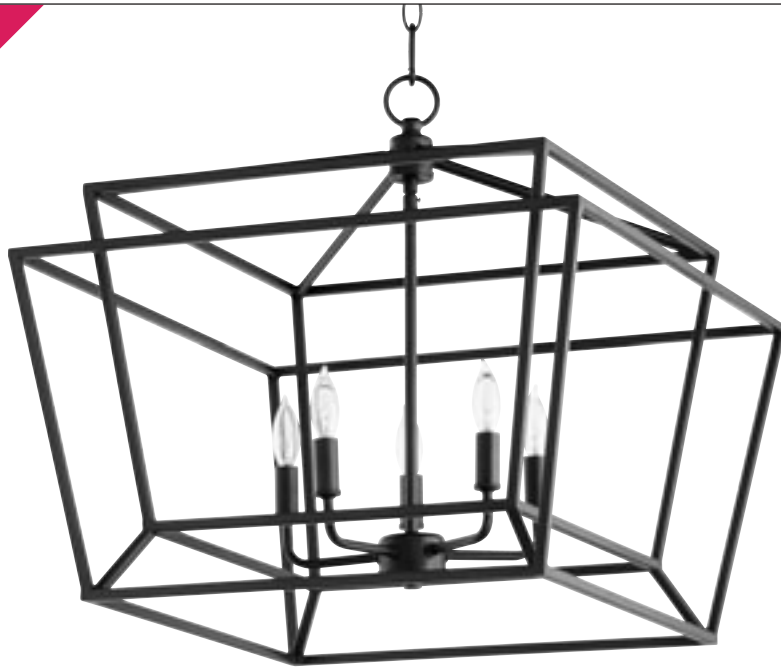

-62 PN
Polished Nickel
Clear Seeded Glass

-8086 AGB/OB
Aged Brass/Oiled Bronze
Clear Seeded Glass

MONUMENT

NEW

NOOK
8407-5-69**

21" (w) x 20" (h) - (5) 60W C

Noir

**Noir Finish is supplied with Noir, Satin Nickel and Aged Brass sleeves.