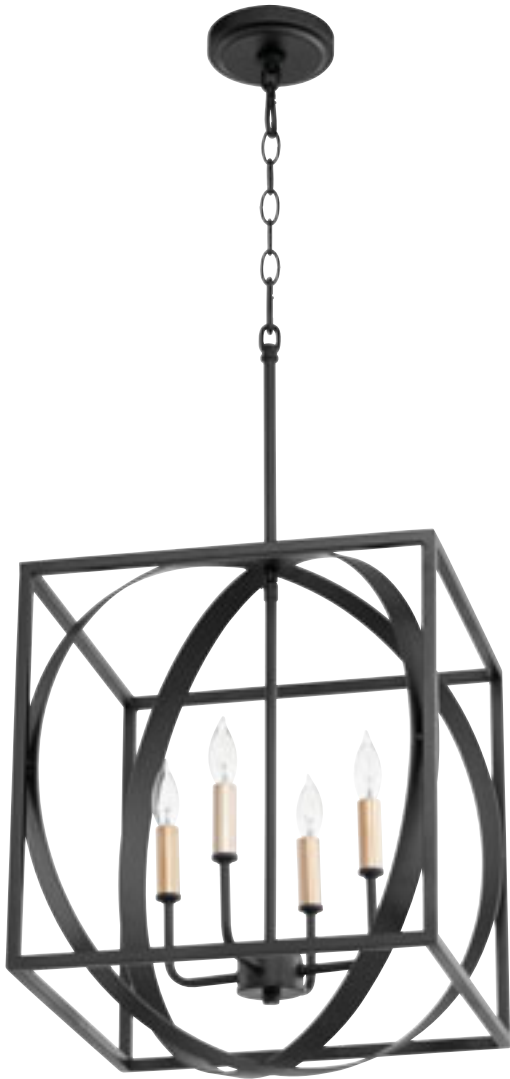

NEW

NEW

8150-4-69**

15.5"(w) x 19.5"(h)* - (4) 60W C

Noir

*Supplied with 2-8", 2-12", 2-16" stems and 1' of chain to customize hanging height.

**Supplied with Noir, Satin Nickel and Aged Brass sleeves.

Additional Finish:

8150-6-74

18"(w) x 23.75"(h)* - (6) 60W C

Gold Leaf

*Supplied with 2-8", 2-12", 2-16" stems and 1' of chain to customize hanging height.

**Supplied with Noir, Satin Nickel and Aged Brass sleeves.

Additional Finish: