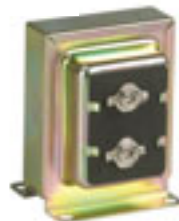

RECESSED CHIME HOUSING AND GRILL COVER

For use with Quorum International Chimes that cover 2-gang boxes. Chime (without the plastic cover) fits inside recessed housing. Can be installed vertically or horizontally.

7-100-8

Studio White

CHIME

Two button chime with White plastic cover only. Chimes twice for front door and once for side door. Chime covers 2-gang box.

A. 7-102-06

White

Also Available:

7-101-06

White One button chime with White plastic cover only. Chimes twice for front door. Chime covers 2-gang box.

TRANSFORMERS

B. 7-30

30W Transformer

For long runs using dual chimes or to increase chime note output if desired.

C. 7-15

15W Transformer

Replacement for dual chime kits or to increase chime note output if desired.

D. 7-10

10W Transformer

Replacement for single chime kits.

d