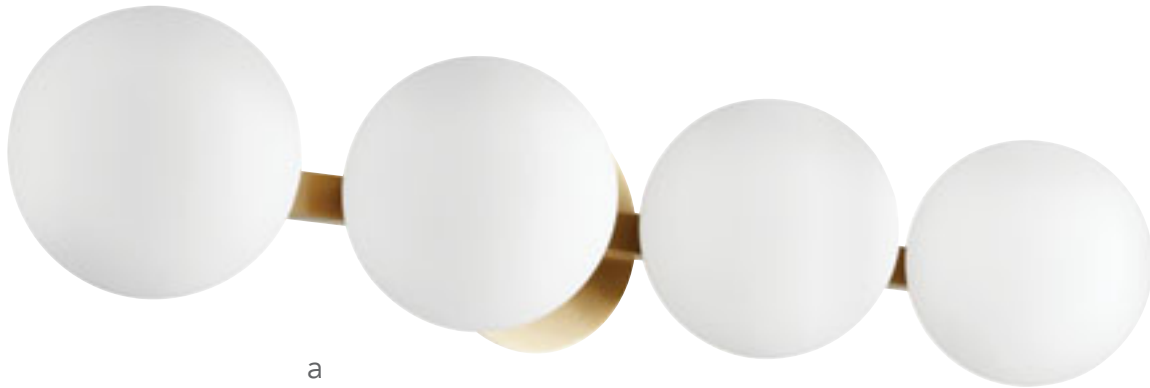

[5090 and 5490 series fixtures match the Rockwood family]

Additional Finish:

Satin Nickel
Satin Opal Glass

5090-4-65 - 4 Light

5090-3-65 - 3 Light

5090-2-65 - 2 Light

5490-1-65 - 1 Light Wall Mount

a