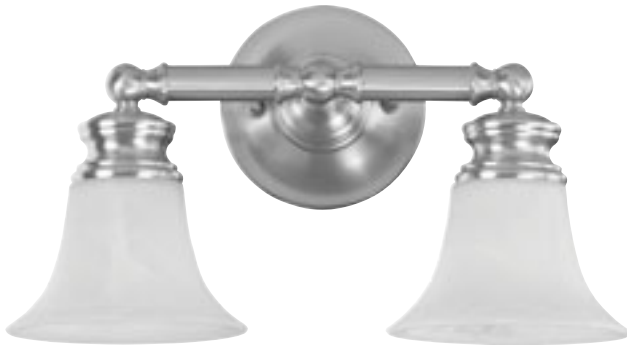

a

b

c

a

SATIN NICKEL | FAUX ALABASTER GLASS

A. 5174-4-65

36"(w) x 10"(h) x 8"(ext) - (4) 100W M

B. 5174-3-65

26.5"(w) x 10"(h) x 8"(ext) - (3) 100W M

C. 5474-2-65 WALL MOUNT

17"(w) x 10"(h) x 8"(ext) - (2) 100W M

SATIN NICKEL | SATIN FROST GLASS

A. 5083-1-65 WALL SCONCE

9"(w) x 4.5"(h) x 3.5"(ext)

(1) 100W T-3 78mm halogen (Included)