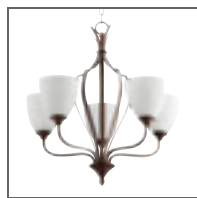

Jardin **218**
Satin Nickel
Oiled Bronze