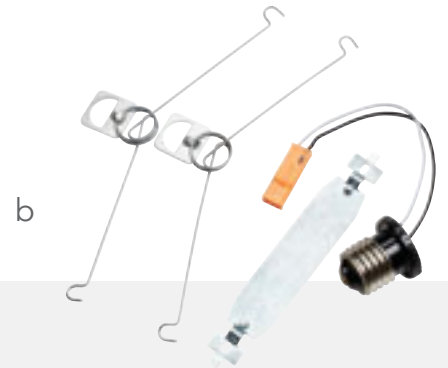

STUDIO WHITE LED CEILING MOUNT (shown)

A. 905-7-8*

7.5" (w) x 1" (h) - 15W, 3000K, 1050 lumens, 90CRI, 120V LED
UL Wet

*Dimmable with Triac Dimmer

LED RECESS ADAPTOR

B. 9-905-6

To adapt 905-7-XX to 6" Recessed Can w/E27 screw base socket

Additional Finish:

Oiled Bronze
Matte White Glass

905-7-86* - 7.5" Ceiling Mount

STUDIO WHITE LED CEILING MOUNT (shown)

A. 905-6-8*

6" (w) x 1" (h) - 12W, 3000K, 900 lumens, 90CRI, 120V LED
Studio White | Matte White Acrylic

UL Wet

*Dimmable with Triac Dimmer

LED RECESS ADAPTOR

B. 9-905-4

To adapt 905-6-XX to 4" Recessed Can w/E27 screw base socket

Additional Finish:

Oiled Bronze
Matte White Glass

905-6-86* - 6" Ceiling Mount