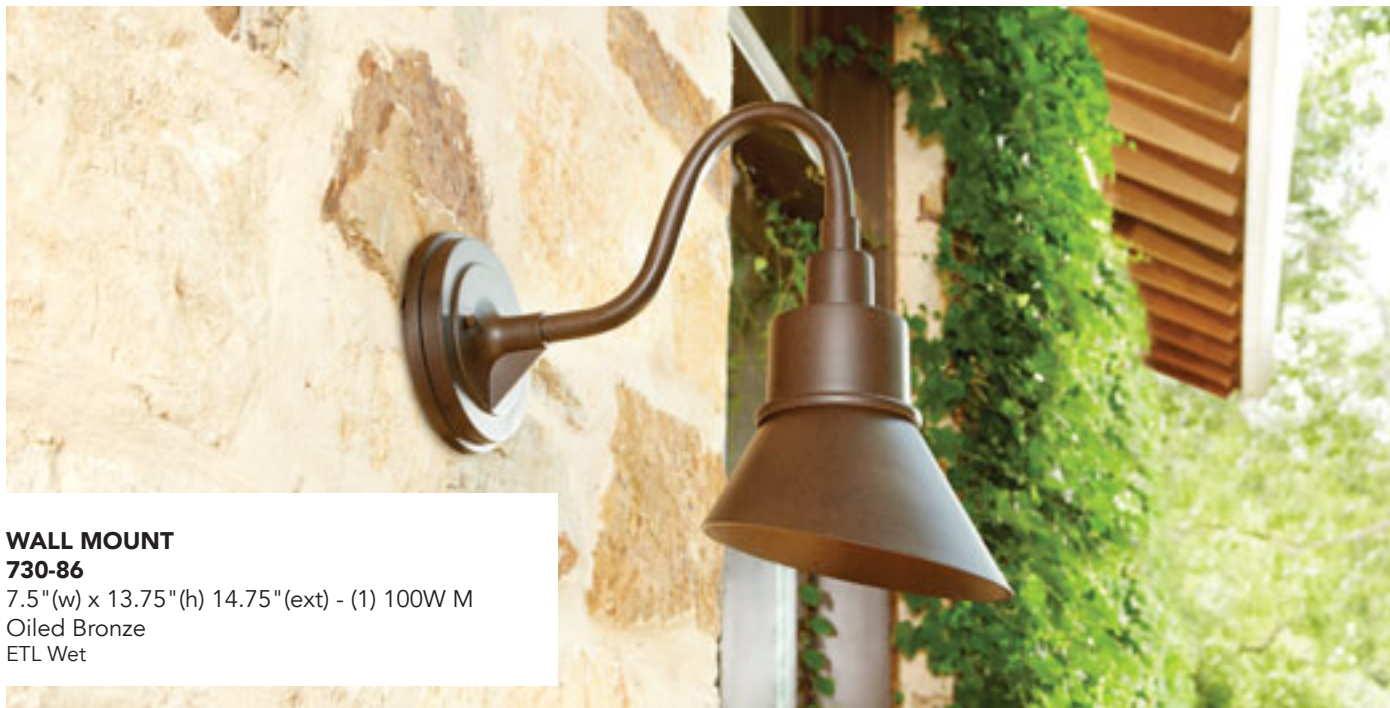

TORREY OUTDOOR

WALL MOUNT

730-86

7.5"(w) x 13.75"(h) 14.75"(ext) - (1) 100W M

Oiled Bronze

ETL Wet

WALL MOUNT

731-69