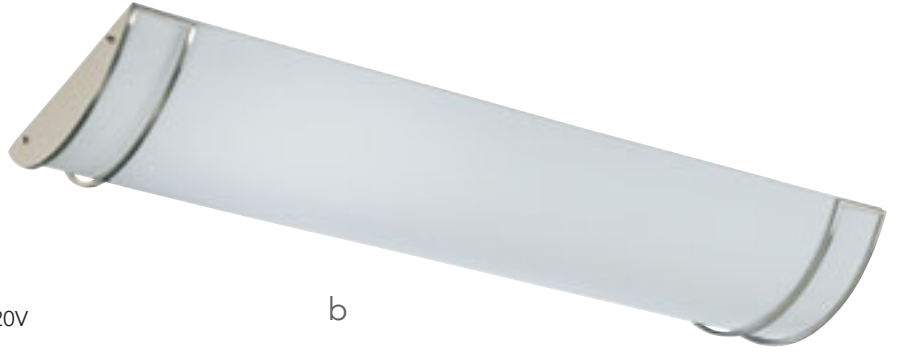

DECORATIVE CEILING FIXTURE

A. 87448-3-65*

48.25"(l) x 11.75"(w) x 4.5"(h) - (3) 32W T8
Satin Nickel | Matte White Acrylic
Electronic Ballast - Normal Power Factor, Rapid Start - 120V
UL Damp | bulbs not included

DECORATIVE CEILING FIXTURE

B. 87449-4-65*

48.25"(l) x 16"(w) x 4.5"(h) - (4) 32W T8
Satin Nickel | Matte White Acrylic
Electronic Ballast - Normal Power Factor, Rapid Start - 120V
UL Damp | bulbs not included

FLORESCENT CLOUD

A. 89226-2-6*

27.5"(l) x 12"(w) x 4.5"(h) - (2) 17W T8 or (2) 20W T12
White | Matte White Acrylic
Electronic Ballast - Normal Power Factor, Rapid Start - 120V
UL Damp | bulbs not included

B. 89226-4-6*

27"(l) x 17"(w) x 4.5"(h) - (4) 17W T8 or (4) 20W T12
White | Matte White Acrylic
Electronic Ballast - Normal Power Factor, Rapid Start - 120V
UL Damp | bulbs not included