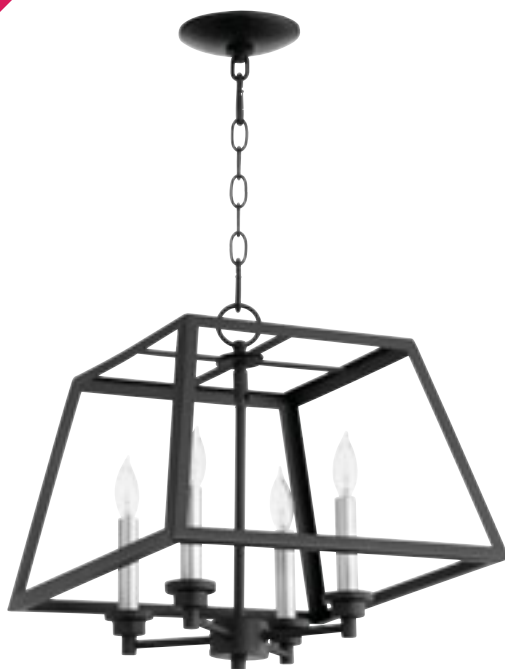

6731-8-60 (shown)
14"(w) x 24"(h) - (8) 60W C
Aged Silver Leaf

Additional Finishes: