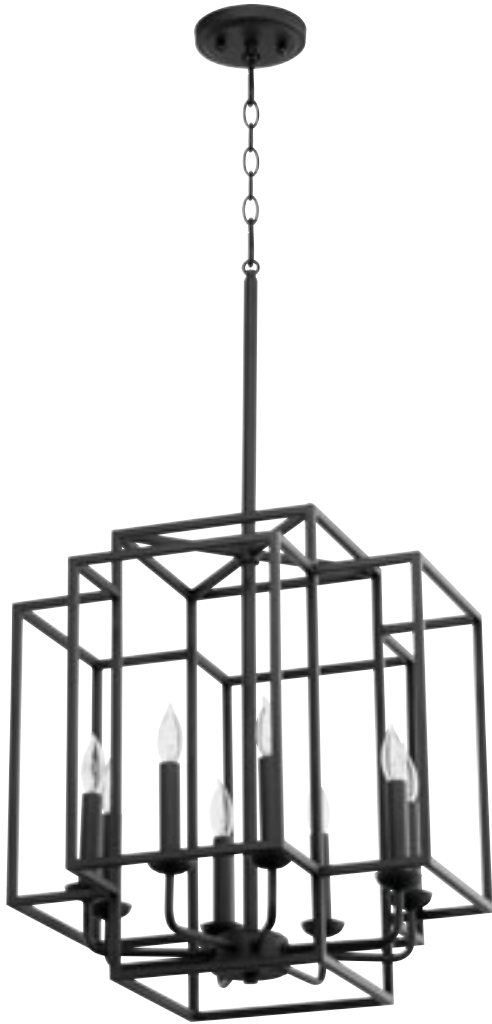

PENDANT

6867-6-69**

16" (w) x 18.5" (h)* - (6) 60W C

Noir

*Supplied with 2-8", 2-12", 2-16" stems and 1' of chain to customize hanging height.

**Fixture supplied with Noir, Satin Nickel and Aged Brass sleeves.