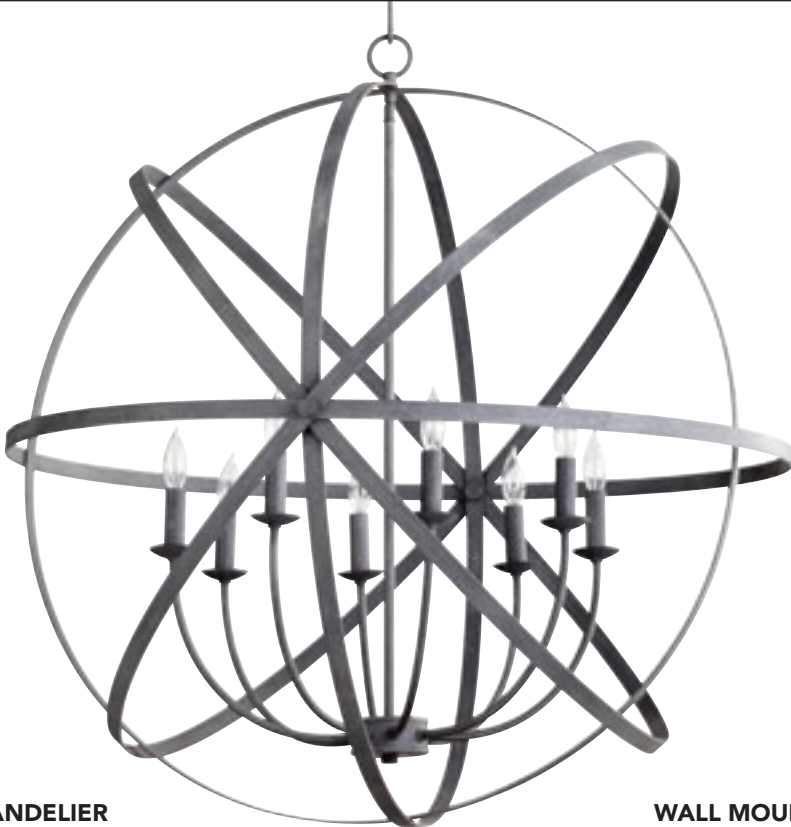

NOOK
6409-4-86
22" (w) x 18" (h) - (4) 100W M
Oiled Bronze | Satin Opal Glass

WALL MOUNT
5209-1-65
5.25" (w) x 18.5" (h) x 6" (ext) - (1) 100W M
Satin Nickel | Satin Opal Glass

CHANDELIER
6009-8-17
33" (w) x 34.25" (h) - (8) 60W C
Zinc