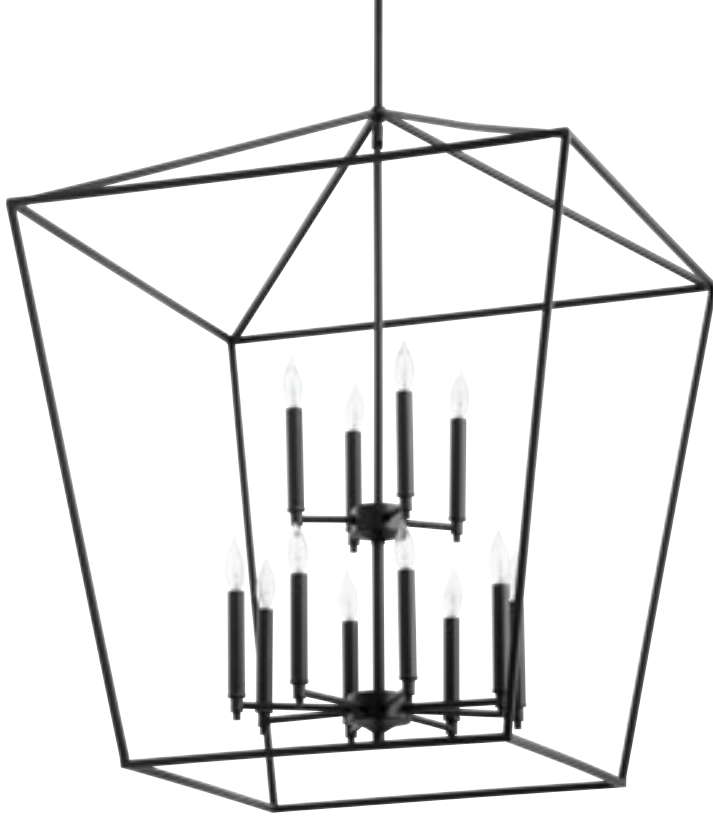

ENTRY

604-12-69**

29" (w) x 32.25" (h)* - (12) 60W C

Noir

*Supplied with 2-8", 2-12", 2-16" stems and 1' of chain to customize hanging height.

**Noir Finish is supplied with Noir, Satin Nickel and Aged Brass sleeves.