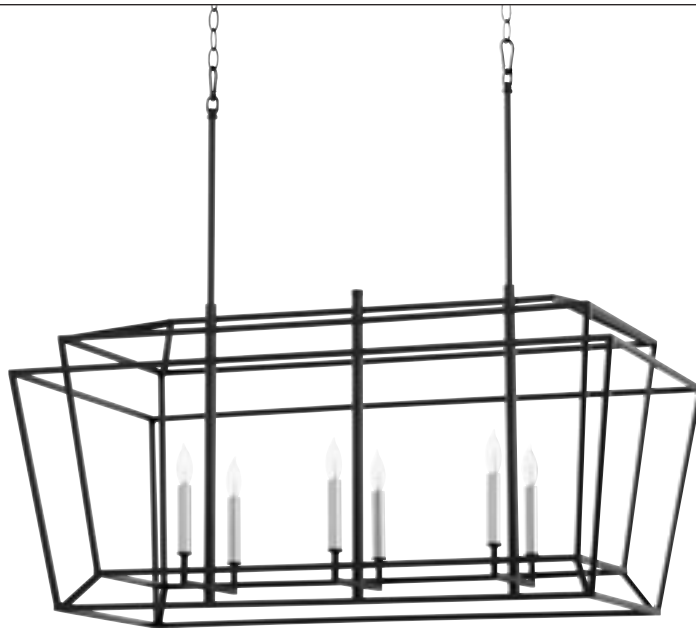

PENDANT

8507-6-69**

38"(l) x 20"(w) x 20"(h)* - (6) 60W C

Noir

*Height measured not including 2 sections of 8' chain between fixture and ceiling canopy

**Noir Finish is supplied with Noir, Satin Nickel and Aged Brass sleeves.

MONUMENT

	Item #	dimensions	bulbs	finishes	page
	entries				
	8807-5-XX	18"(w) x 26.5"(h)	(5) 60W C	-64, -69, -74, -86	118
	8807-6-XX	21"(w) x 31"(h)	(6) 60W C	-64, -69, -74, -86	119
	pendants				
	8507-6-XX	38"(l) x 20"(w) x 20"(h)	(6) 60W C	-64, -69, -74, -86	119
	nooks				
	8407-5-XX	21"(w) x 20"(h)	(5) 60W C	-64, -69, -74, -86	118
	8407-6-XX	24"(w) x 24.5"(h)	(6) 60W C	-64, -69, -74, -86	119