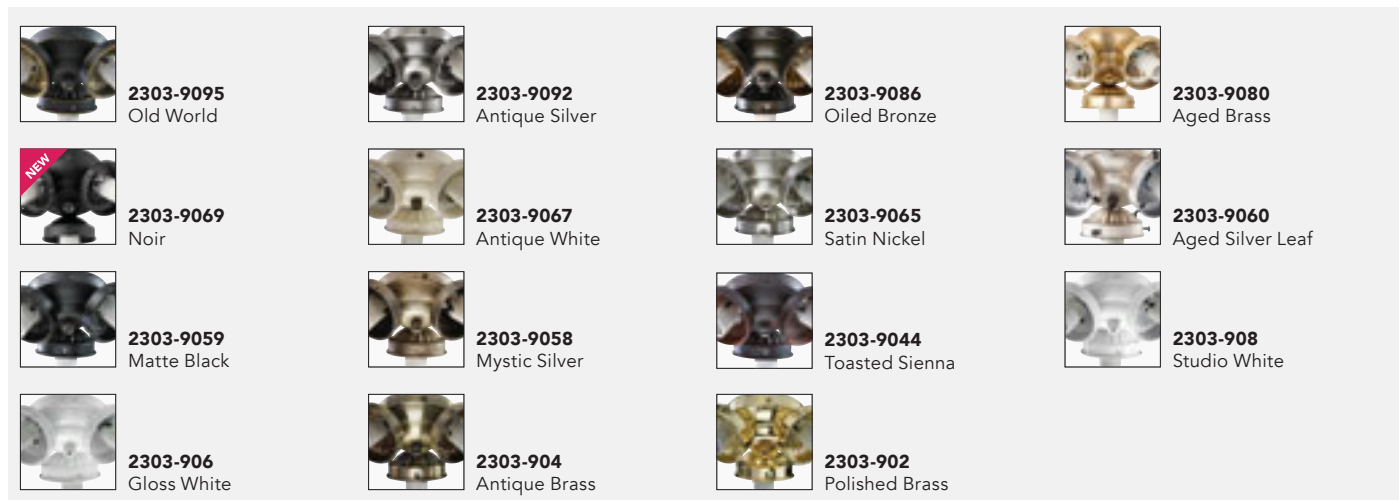

Additional Finishes:

* Bulbs included. All items comply with 2005 Energy Policy Act.