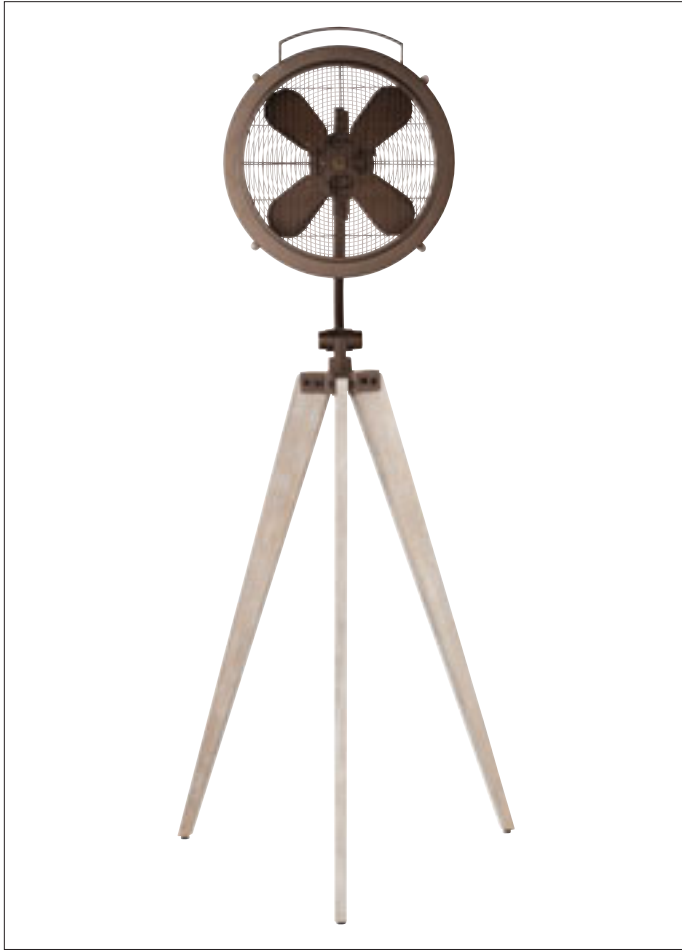

AVAILABLE FINISHES

35154-86
18"(w) x 67.5"(h)
Oiled Bronze