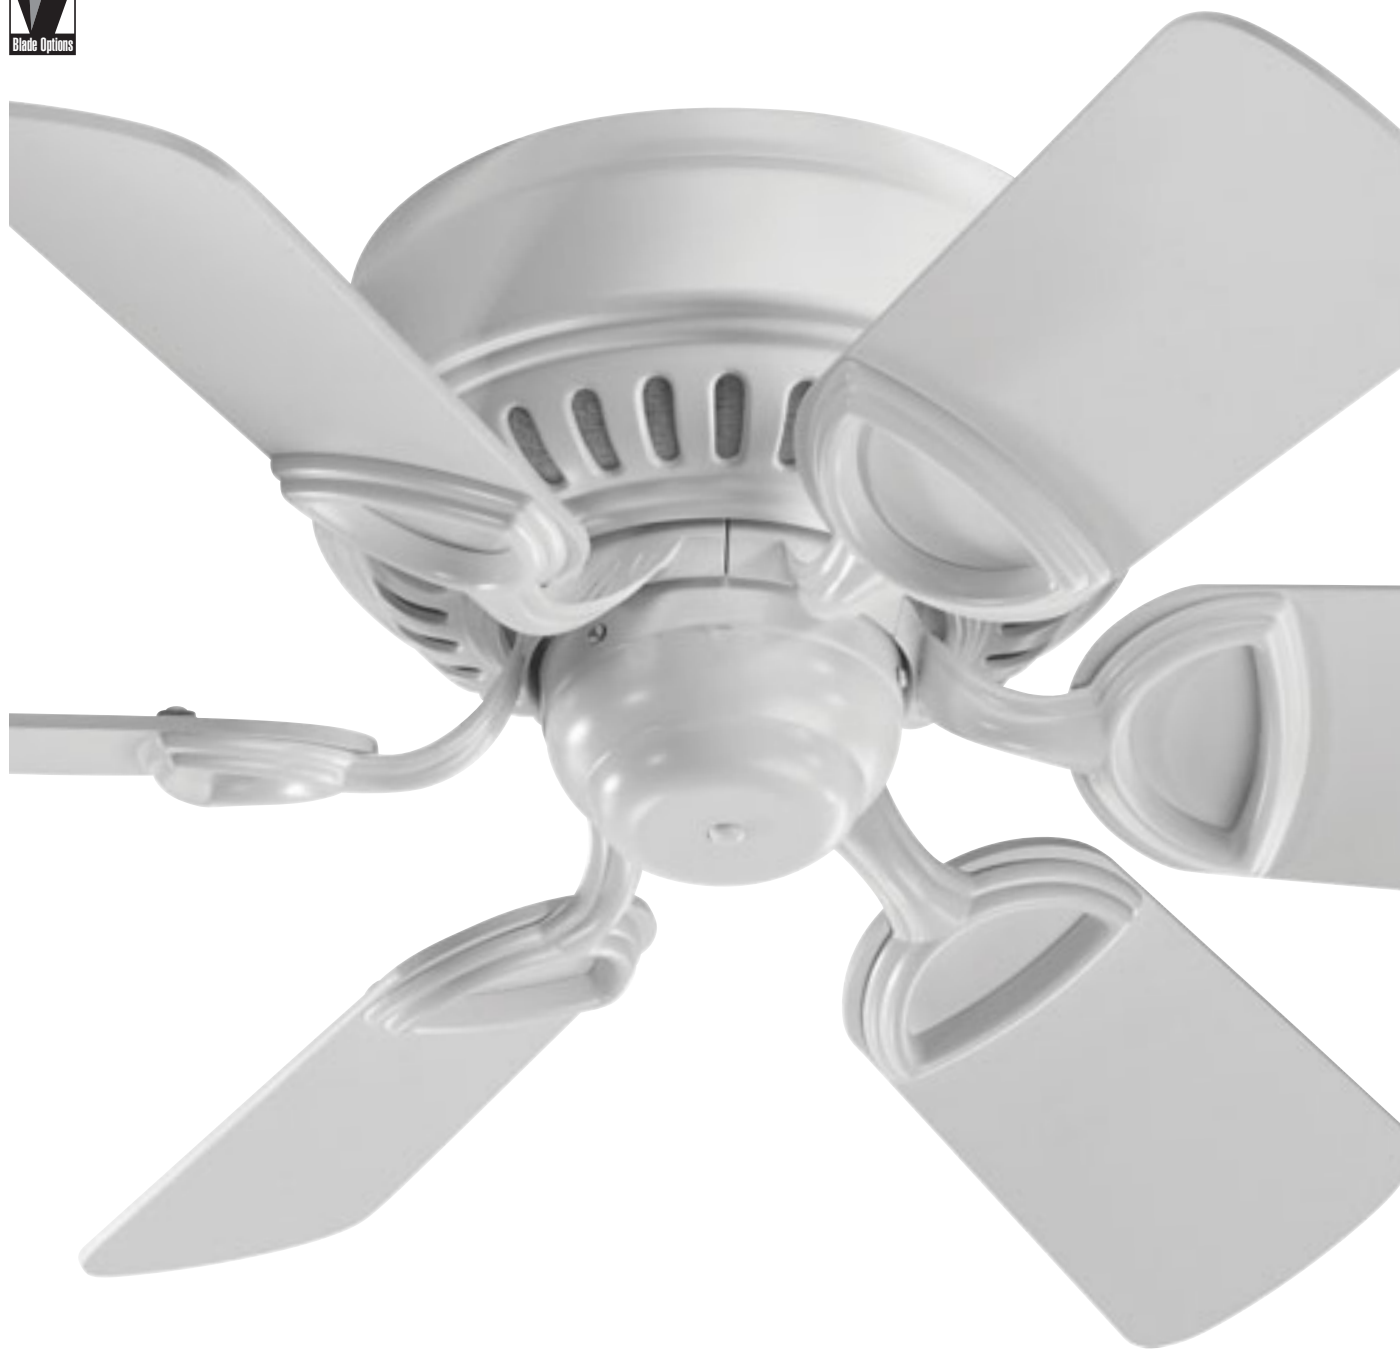

MEDALLION 30"