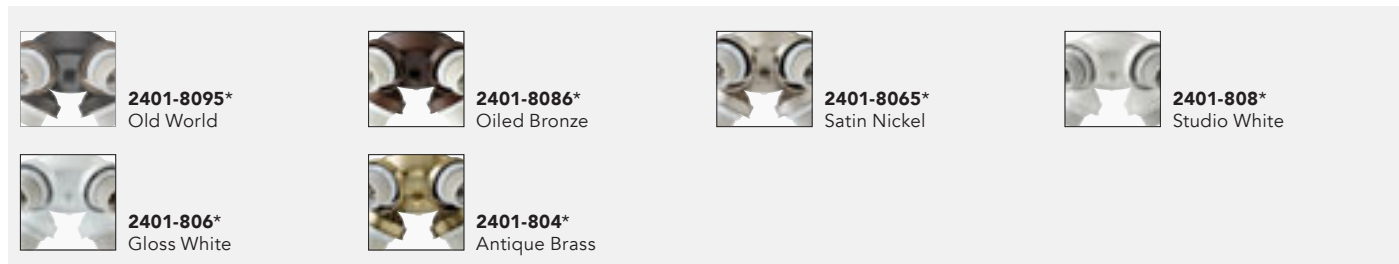

Additional Finishes:

2303-9062 (shown)
5.5"(w) x 3"(h) - (3) 60W C (Included)
Polished Nickel