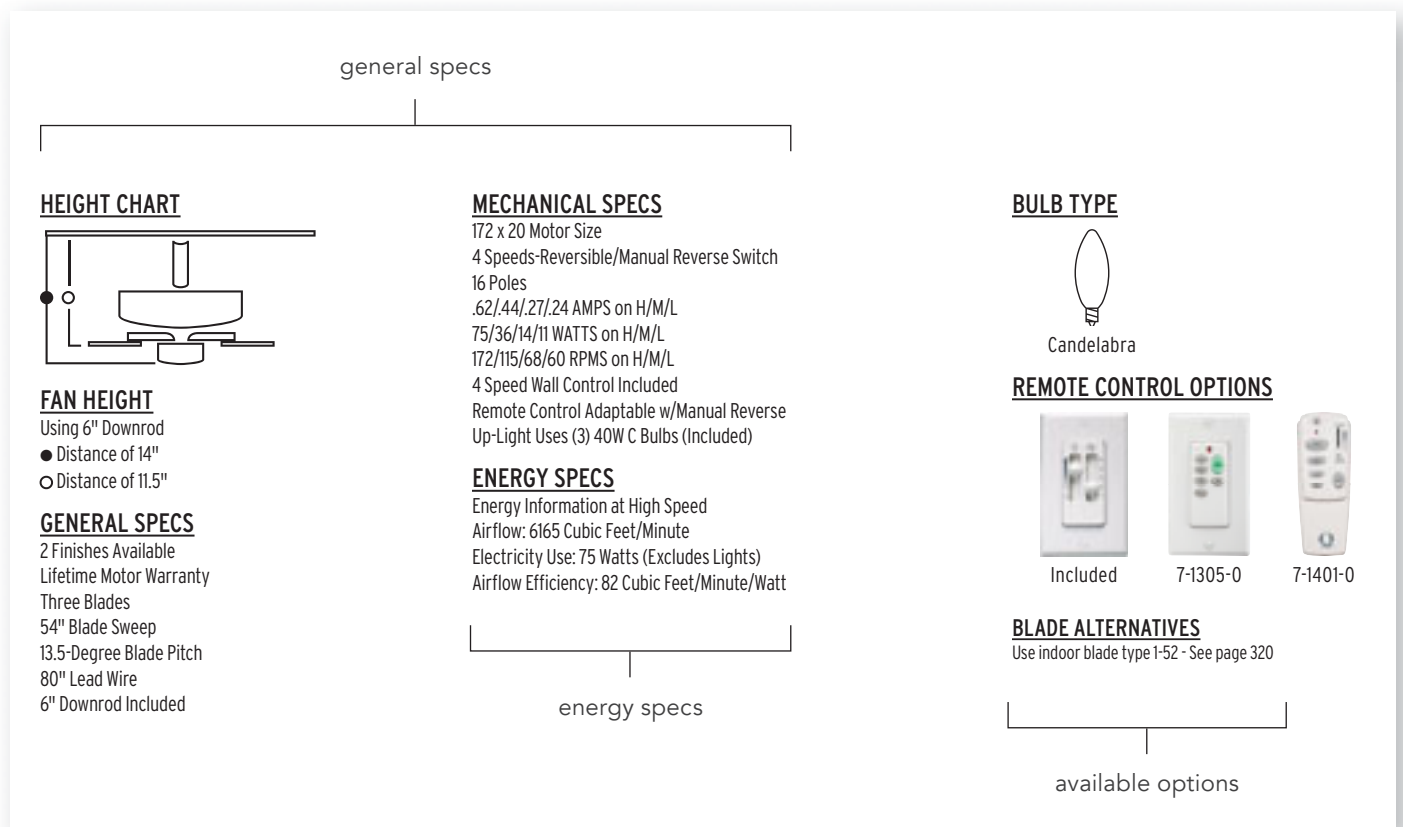

HOW TO READ THE SPECIFICATIONS

On each product page, you will find basic specifications for each ceiling fan or light kit. The basic fan specifications include item number, fan finish, and blade finish.

finish code

42605-95

Old World - *metal finish*

Old World | Walnut Blades - *blade finish: side A | side B blade finish*

DETAILED MECHANICAL & ENERGY SPECS

To help you learn more information about dimensions and energy usage, a detailed reference chart is provided for every fan family (see sample below). This information is available on each family section or visit us online at: QuorumInternational.com

Detailed Mechanical Specifications Chart Sample:

ICON KEY

Product with an upward facing light.

Product has blade options available.

Product can be placed in a damp location.

Product can be placed in a wet location.