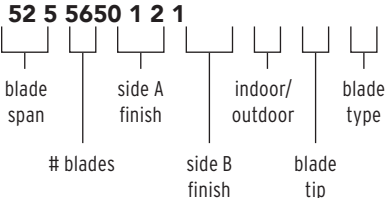

BLADE ALTERNATIVES

CUSTOMIZE YOUR NEW QUORUM FAN:

Step 1: Find the blade type for the fan you have selected.
NOTE: Blade type is found in your fan's specifications table under "Blade Alternative".
Not all fans offer blade alternatives.

Step 2: Select your new blade set from those available for your fan.

Step 3: Order your fan WITH the alternative blade item number.
Example: 43525-86 w/ 5252020721

HOW BLADE NUMBERS WORK (in general):