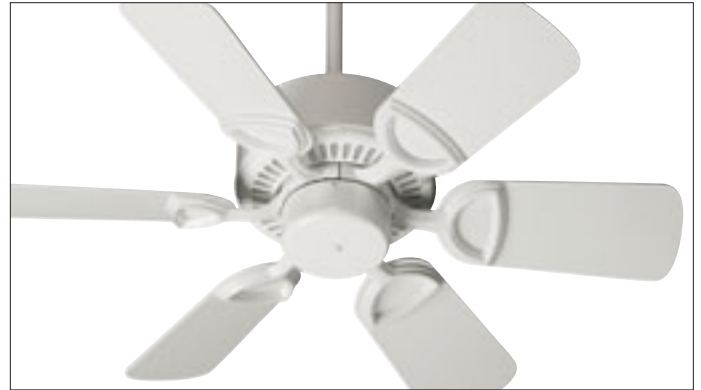

# ESTATE 30"

---

**AVAILABLE FINISHES**

**43306-95**  
Old World  
Rosewood | Walnut Blades

**43306-86**  
Oiled Bronze  
Oiled Bronze | Walnut Blades

**43306-65**  
Satin Nickel  
Satin Nickel | Walnut Blades