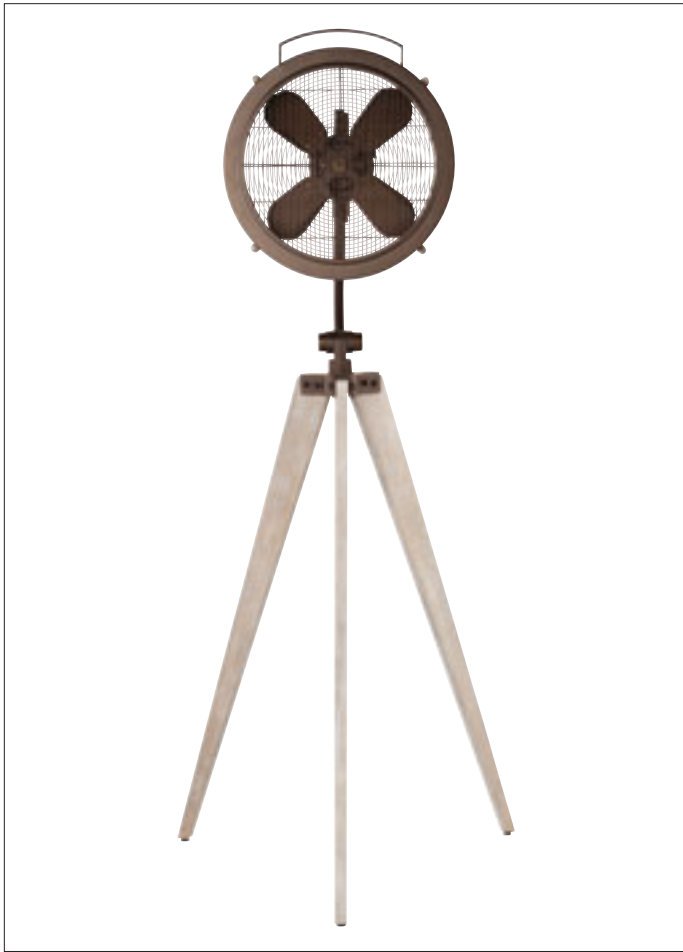

AVAILABLE FINISHES

35154-86
18"(w) x 67.5"(h)
Oiled Bronze