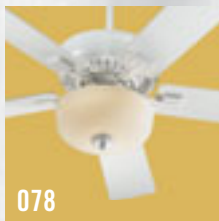

Bristol

078