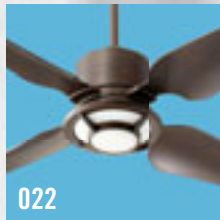

INDOOR FAN VISUAL TABLE OF CONTENTS

CONTEMPORARY DESIGNS

012

016

018

020

022

034

036

038

040

042

SOFT CONTEMPORARY DESIGNS

056

058

060

062

064

074

076

078

082

084

TRADITIONAL DESIGNS

086

090

094

096

100

122

124

126

130

134