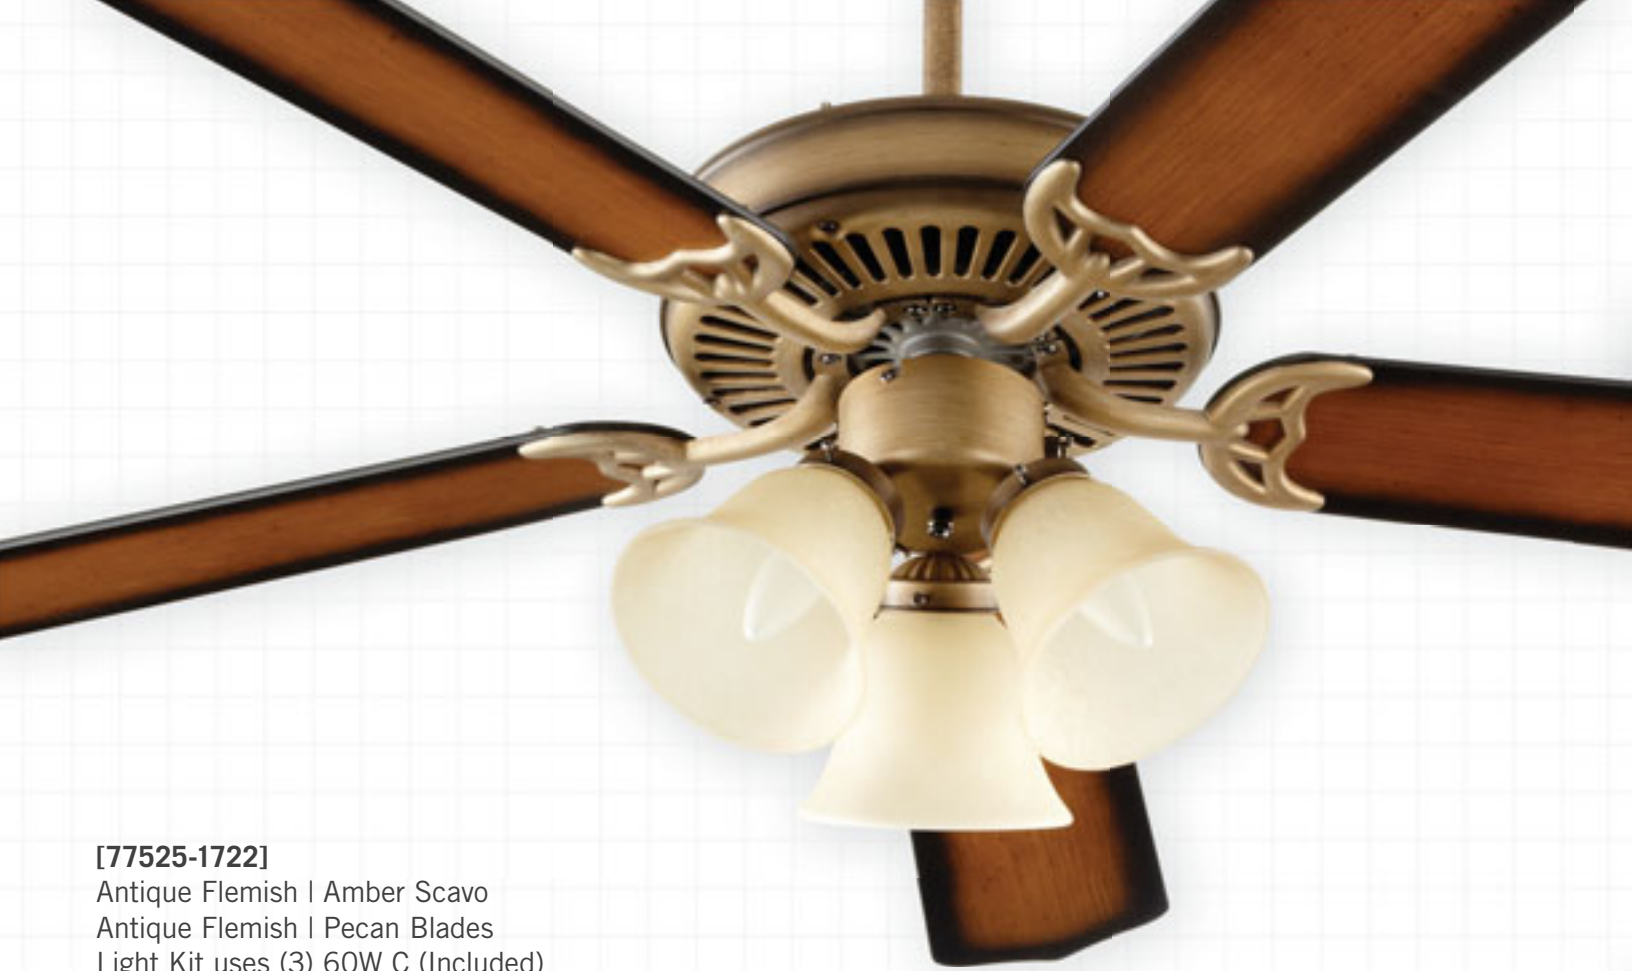

[77525-1744]

Toasted Sienna | Amber Scavo
Toasted Sienna | Walnut Blades
Light Kit uses (3) 60W C (Included)
To order this fan without blades use [77520-1744]

[77525-1722]

Antique Flemish I Amber Scavo

Antique Flemish I Pecan Blades