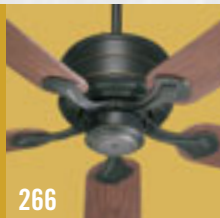

SOFT CONTEMPORARY DESIGNS

266

Hanover