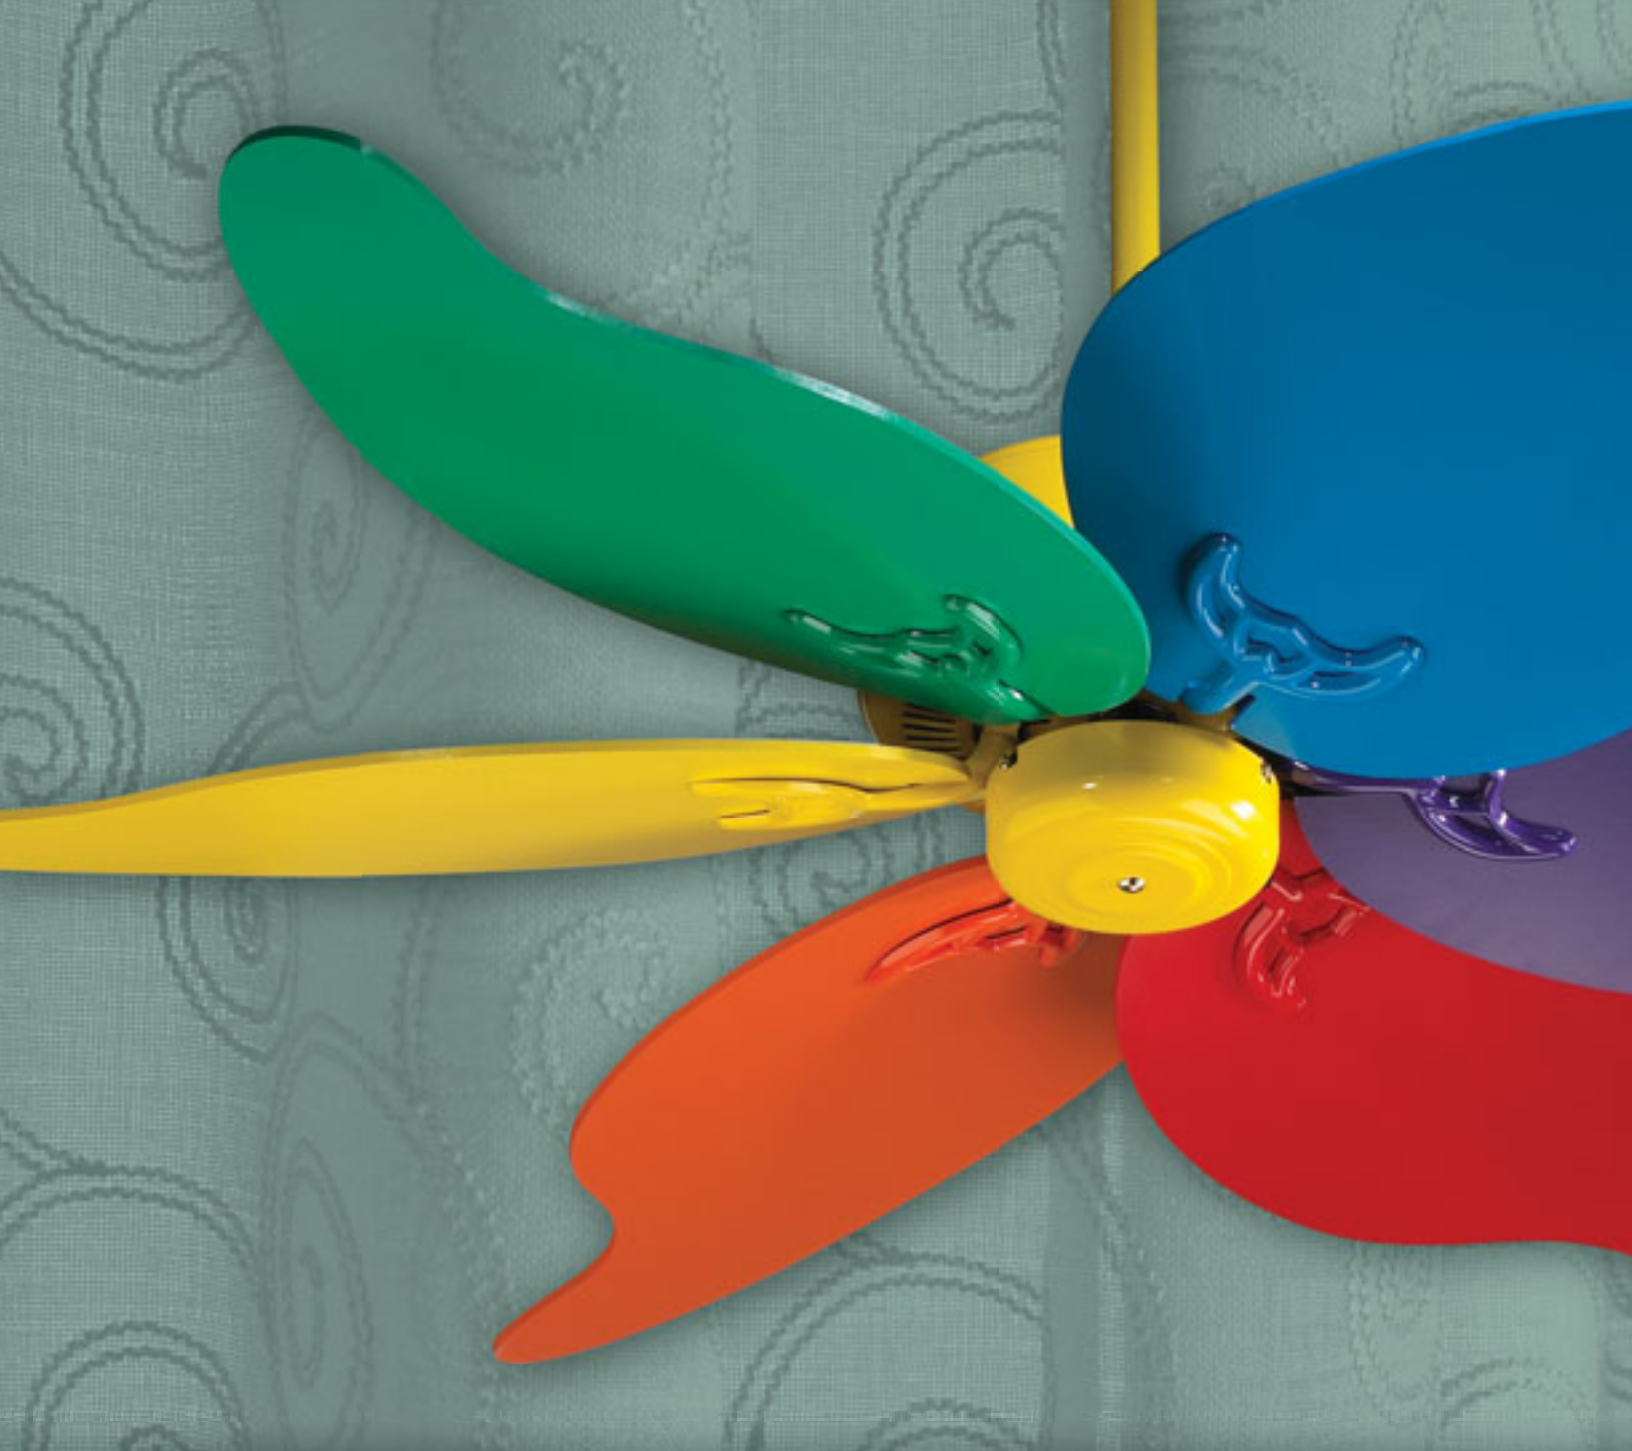

*Must use 12" downrod or longer with 7-85-XX scroll kit

PINWHEEL CEILING FAN

No playroom is complete without a multi-colored fan. The Pinwheel features six primary colored blades shaped like, you guessed it, a pinwheel. This whimsical fan is the perfect addition to any room in need of a splash of happiness.