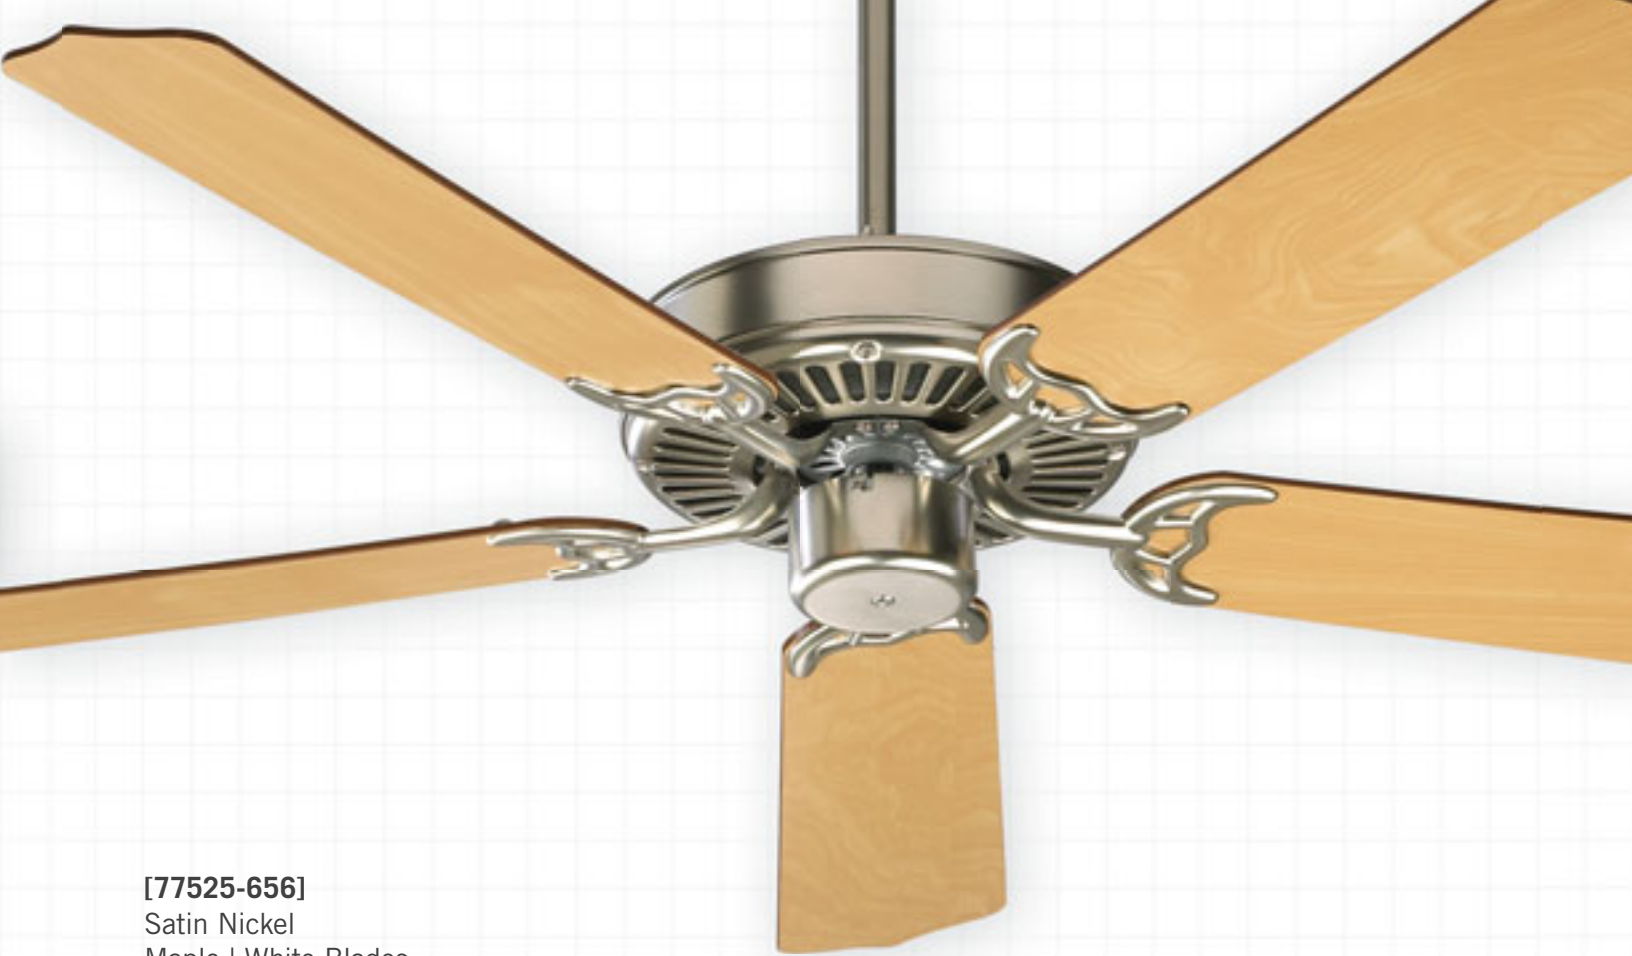

Also Available: [77425-67] 42"

To order this fan without blades use [77420-67]

[77525-6522]

Satin Nickel

Dark Oak | Rosewood Blades

To order this fan without blades use [77520-65]

[77525-656]

Satin Nickel