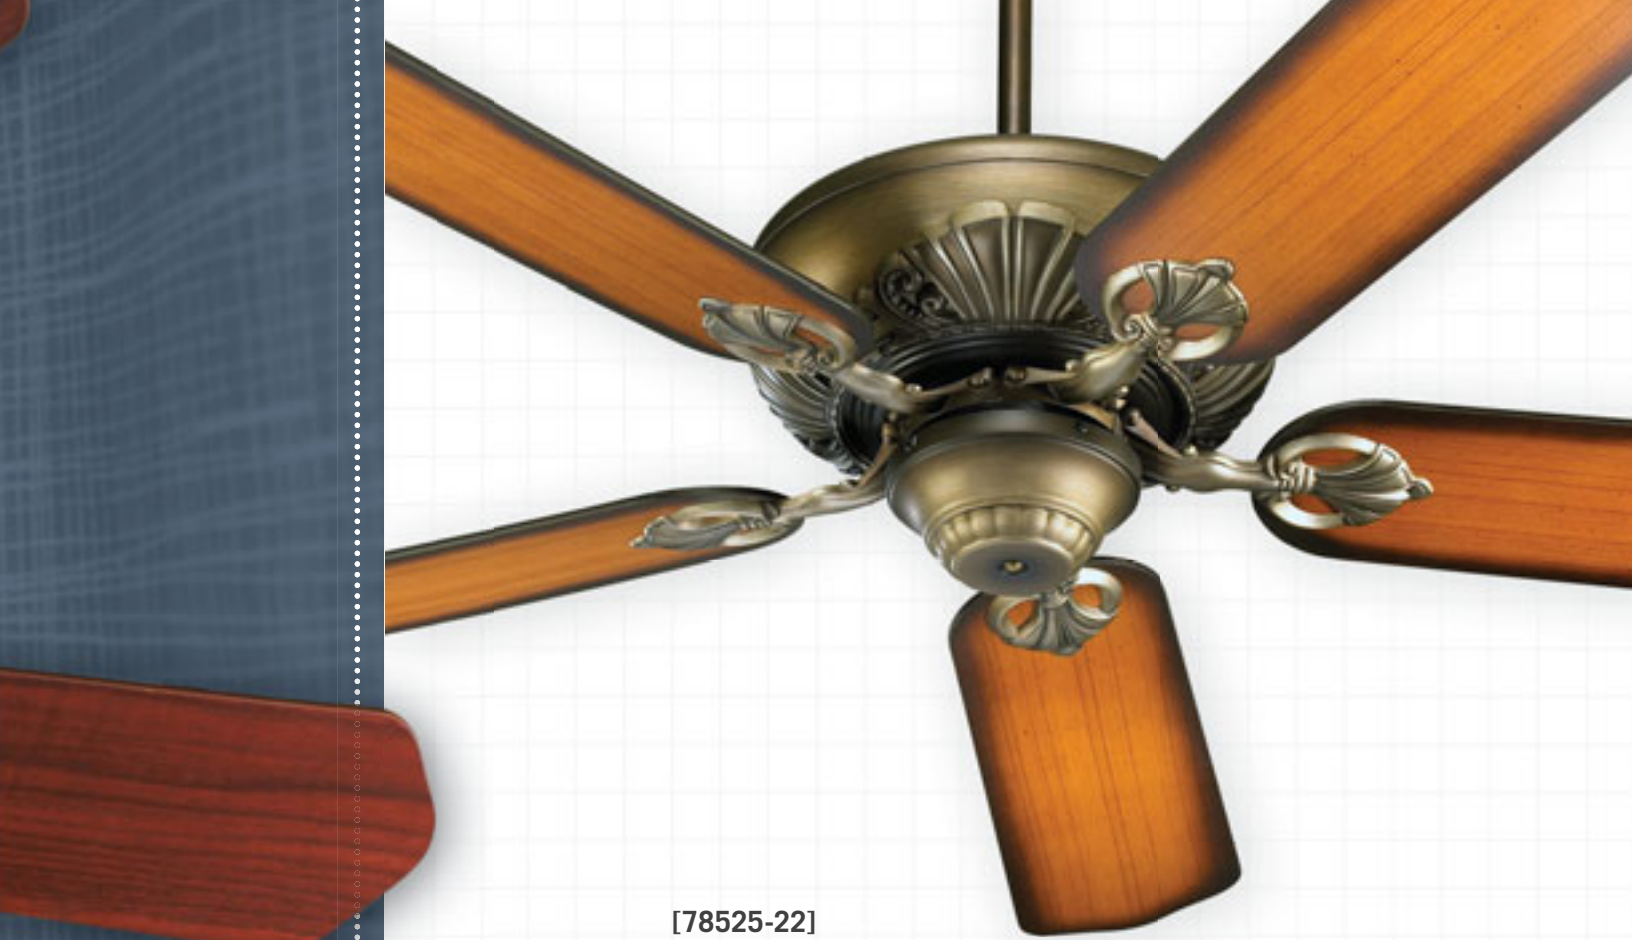

[78525-22]
Antique Flemish
Antique Flemish I Pecan Blades

FAN HEIGHT

Using 3.5" Downrod

- Distance of 11"
- Distance of 9.75"

GENERAL SPECS

14 Finish Combinations Available
Lifetime Motor Warranty
Five Blades
52" Blade Sweep
14-Degree Blade Pitch
80" Lead Wire
3.5" and 6" Downrod Included

MECHANICAL SPECS

188 x 15 Motor Size
3 Speeds-Reversible
16 Poles
.69/44/23 AMPS on H/M/L
80/33/9 WATTS on H/M/L
169/106/51 RPMS on H/M/L
Triple Capacitor
Remote Control Adaptable
Detachable Switch Cup
Skirted Blade Arms

ENERGY SPECS

Energy Information at High Speed
Airflow: 6323 Cubic Feet/Minute
Electricity Use: 80 Watts (Excludes Lights)
Airflow Efficiency: 79 Cubic Feet/Minute/Watt

HEIGHT CHART

AVAILABLE FINISHES

-8	-22	-44	-58
-65	-67	-70	-86
-88	-92	-93	-94
-95			

BLADE ALTERNATIVES

Use indoor blade type 4-52 - See page 400