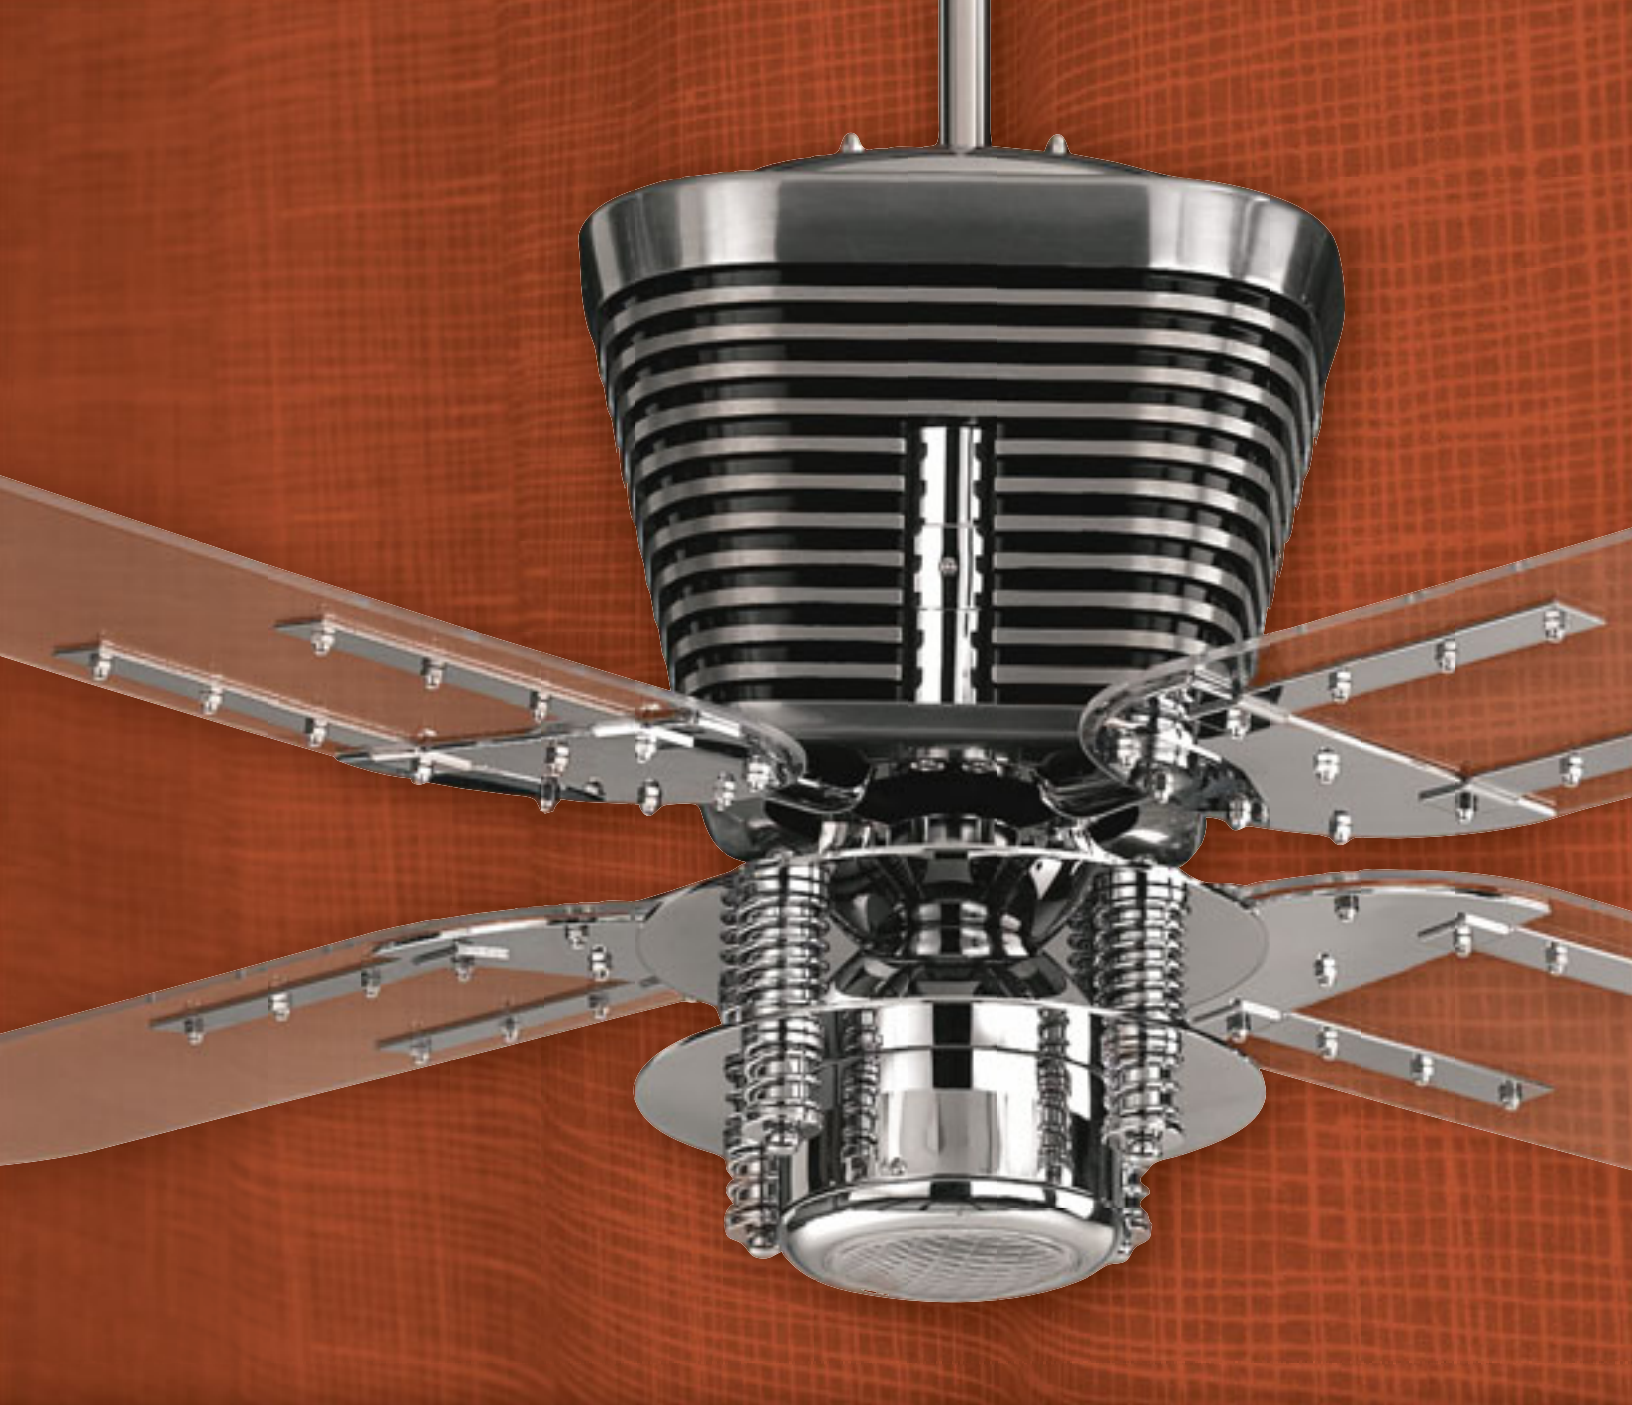

RETRO CEILING FAN

The Retro fan is true to its name with a futuristic feel, mod-inspired touches, and clear acrylic blades that create a truly groovy effect when in motion. This fan will have any throwback-styled room back to the future in no time.

[93524-14]

Chrome

Clear Acrylic Blades

(1) 75W Mini-Can Halogen Lamp (Included)

WALL CONTROL INCLUDED REMOTE CONTROL OPTIONS

Included

7-1401-0
Optional

7-1305-0
Optional