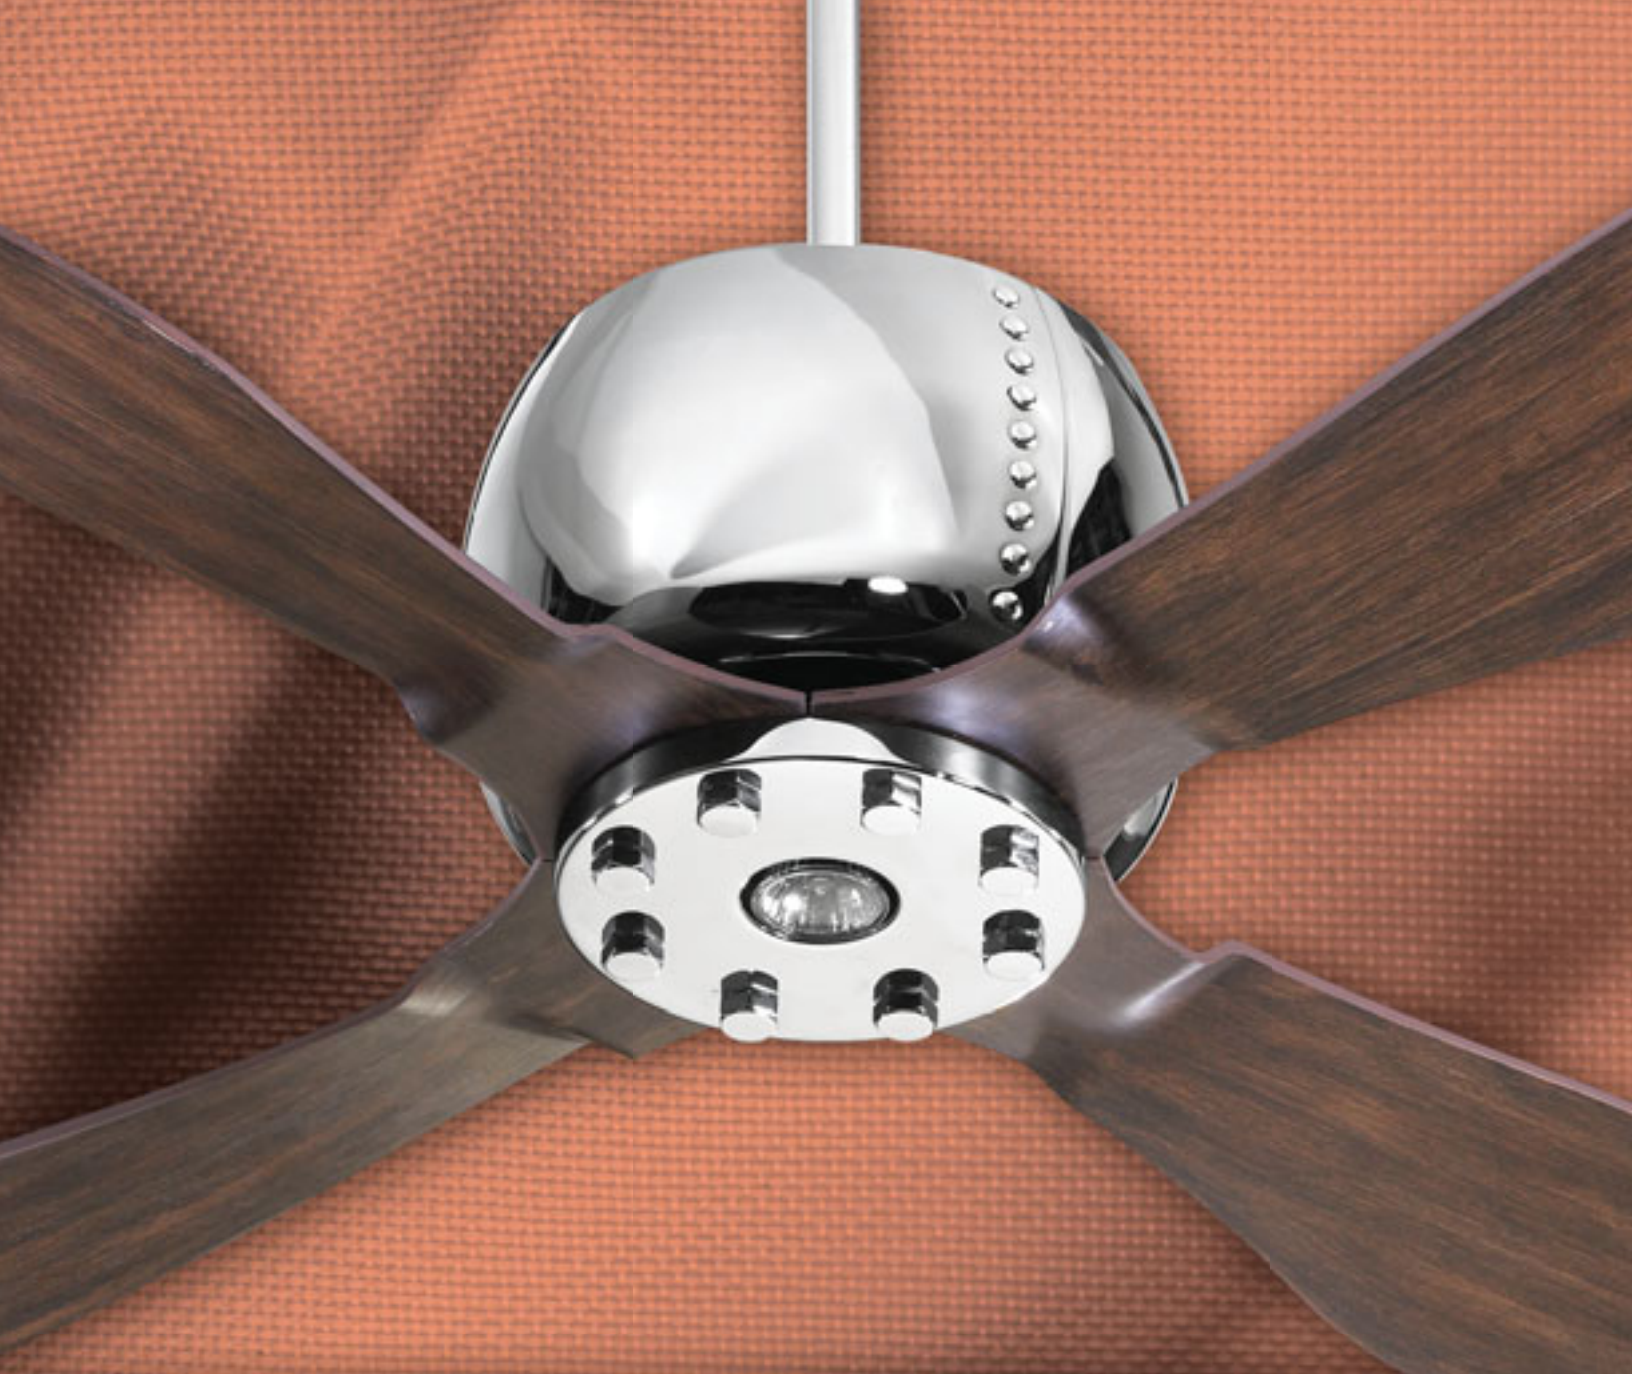

ELICA CEILING FAN

The Elica fan contrasts mirror-bright, studded chrome with rich walnut blades, making it the perfect contemporary touch to an otherwise classically styled room.

[36524-14]

Chrome

Walnut Blades

Light Kit uses (1) 50W GU-10 Halogen Lamp (Included)

Up-light uses (6) 15W C7 Lamps (Included)

WALL CONTROL INCLUDED
REMOTE CONTROL OPTION