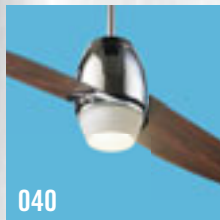

INDOOR FAN VISUAL TABLE OF CONTENTS

CONTEMPORARY DESIGNS

012

016

018

020

Astra

022

034

036

038

040

042

SOFT CONTEMPORARY DESIGNS

056

058

060

062

064

074

076

078

082

084

TRADITIONAL DESIGNS

086

090

094

096

100

122

124

126

130

134