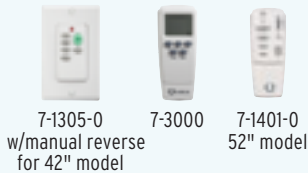

REMOTE CONTROL OPTIONS

BLADE ALTERNATIVES

Use indoor blade type 1-42 - See page 392
Use indoor blade type 1-52 - See page 394