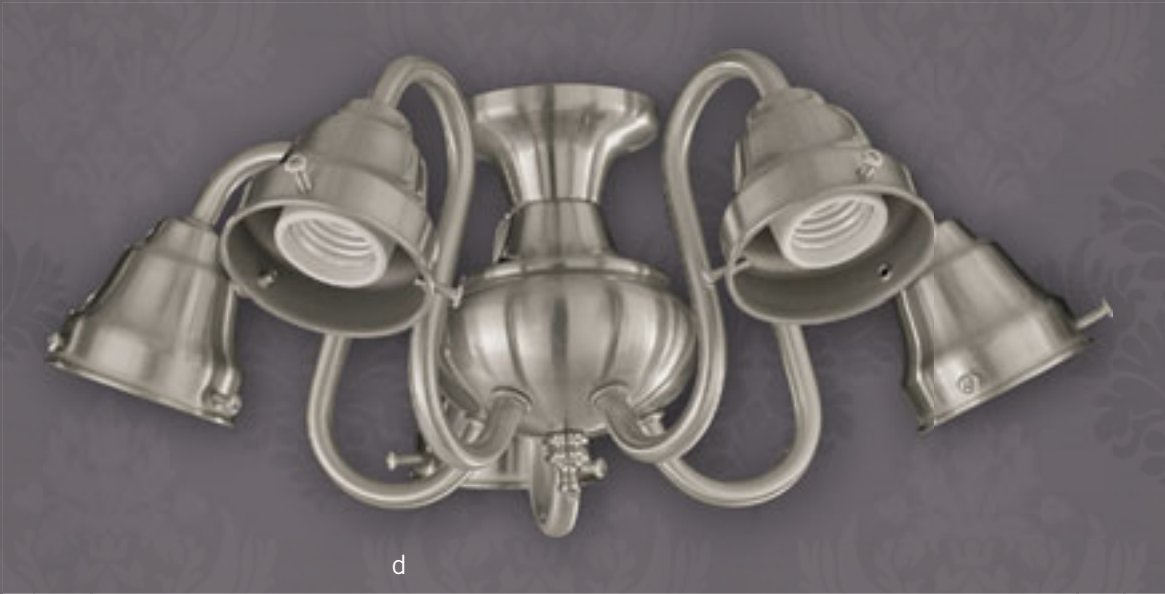

d

e

d. [2530-8065]* 14"(w) x 5.5"(h) - (5) 13W M Spiral CFL
Satin Nickel

e. [4102-8065]* 4.25"(w) x 2.25"(h) - (1) 13W M Spiral CFL
Satin Nickel

*2700K non-dimmable bulbs included
All items comply with 2005 Energy Policy Act.