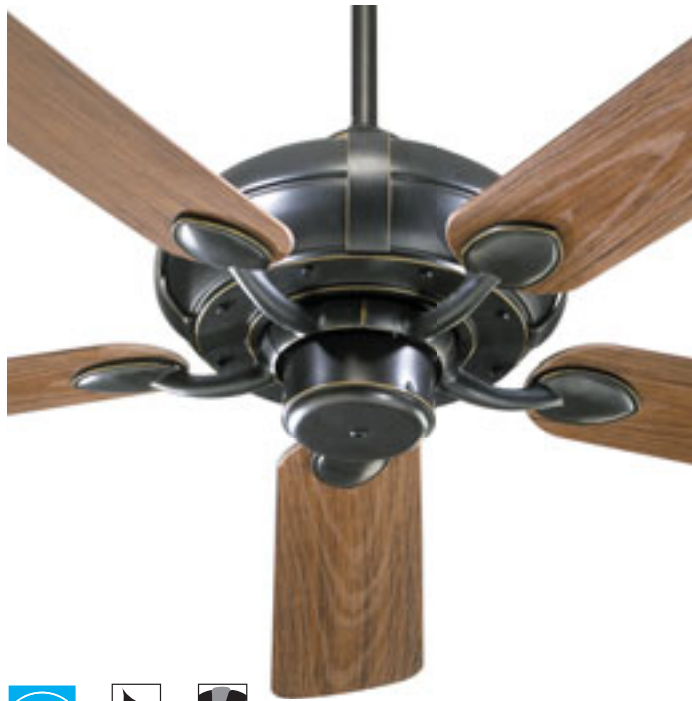

ADIRONDACKS PATIO
p. 280

138525-XX

FAN HEIGHT

- Using 4" Downrod
- Distance of 14.25"
- Distance of 12.5"

GENERAL SPECS

- 2 Finishes Available (Powder Coated)
- Lifetime Motor Warranty
- Five ABS Blades
- 52" Blade Sweep
- 12-Degree Blade Pitch
- 4" and 6" Downrod Included

MECHANICAL SPECS

- 172 x 14 Motor Size
- 3 Speeds-Reversible
- 80" Lead Wire
- 16 Poles
- .47/34/25 AMPS on H/M/L
- 57/30/10 WATTS on H/M/L
- 170/128/59 RPMS on H/M/L
- Triple Capacitor
- Remote Control Adaptable
- Detachable Switch Cup/Skirted Blade Arms
- UL Wet Listed

ENERGY SPECS

- Energy Information at High Speed
- Airflow: 5245 Cubic Feet/Minute
- Electricity Use: 57 Watts (Excludes Lights)
- Airflow Efficiency: 92 Cubic Feet/Minute/Watt

HEIGHT CHART

AVAILABLE FINISHES

REMOTE CONTROL OPTIONS

BLADE ALTERNATIVES

Use outdoor blade type 5-52 - See page 415