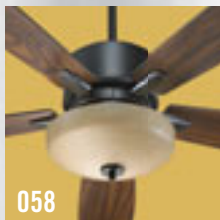

Jellyfish

058