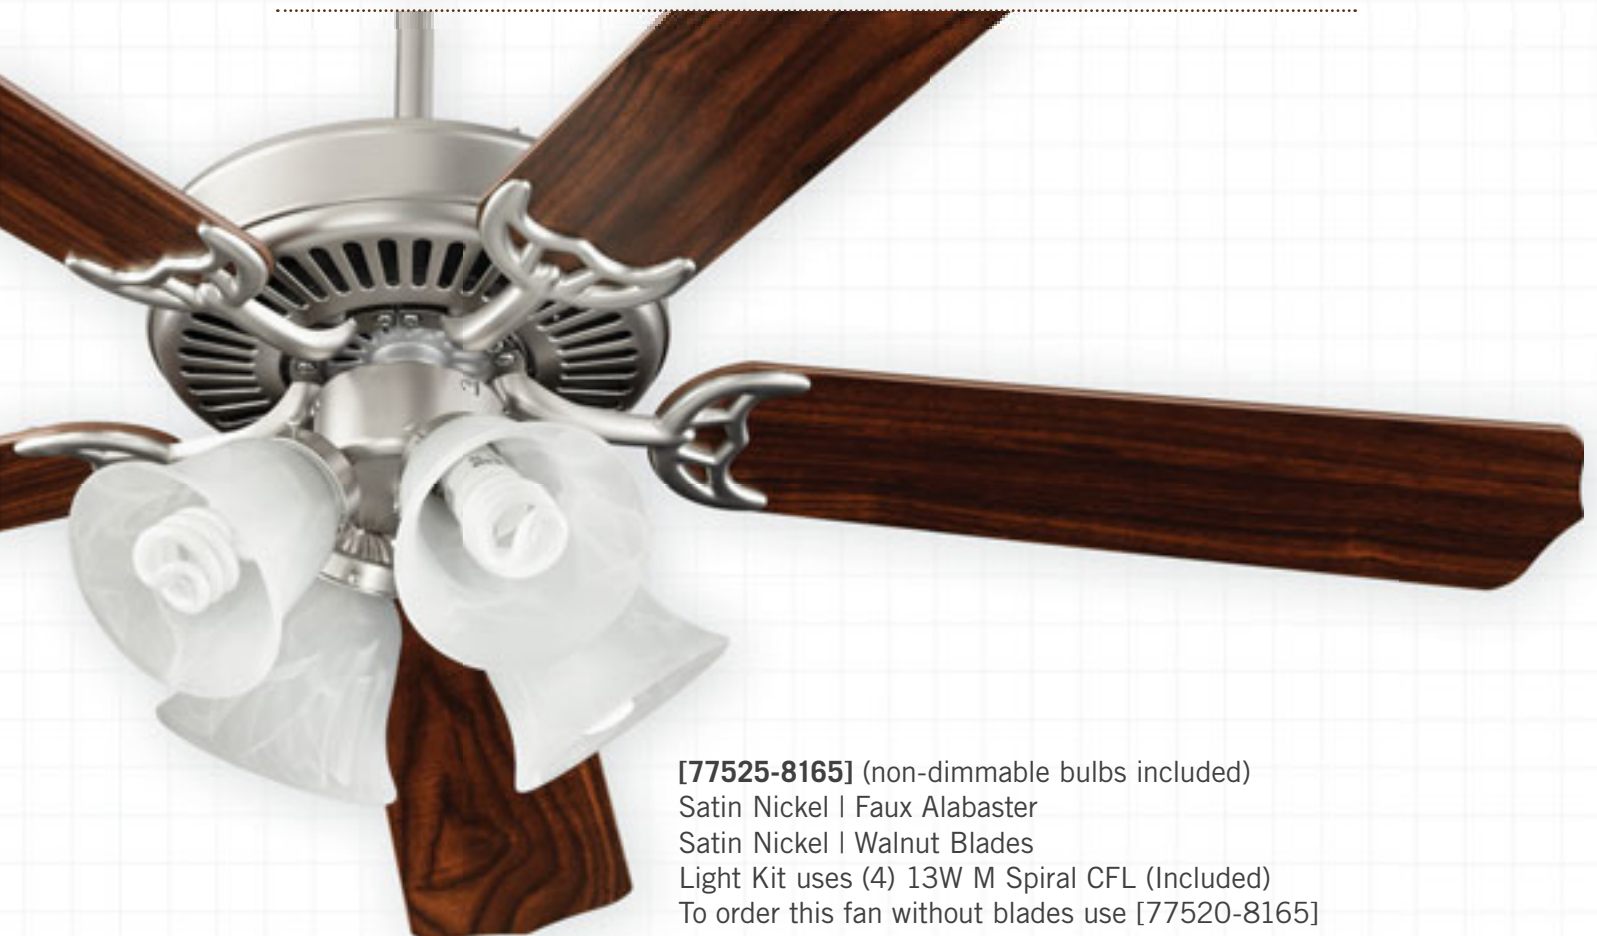

Spiral CFL

BLADE ALTERNATIVES

Use indoor blade type 1-52 - See page 394

[77525-8167]

Antique White | Faux Alabaster

Antique White Blades

Light Kit uses (4) 13W M Spiral CFL (Included)

To order this fan without blades use [77520-8167]