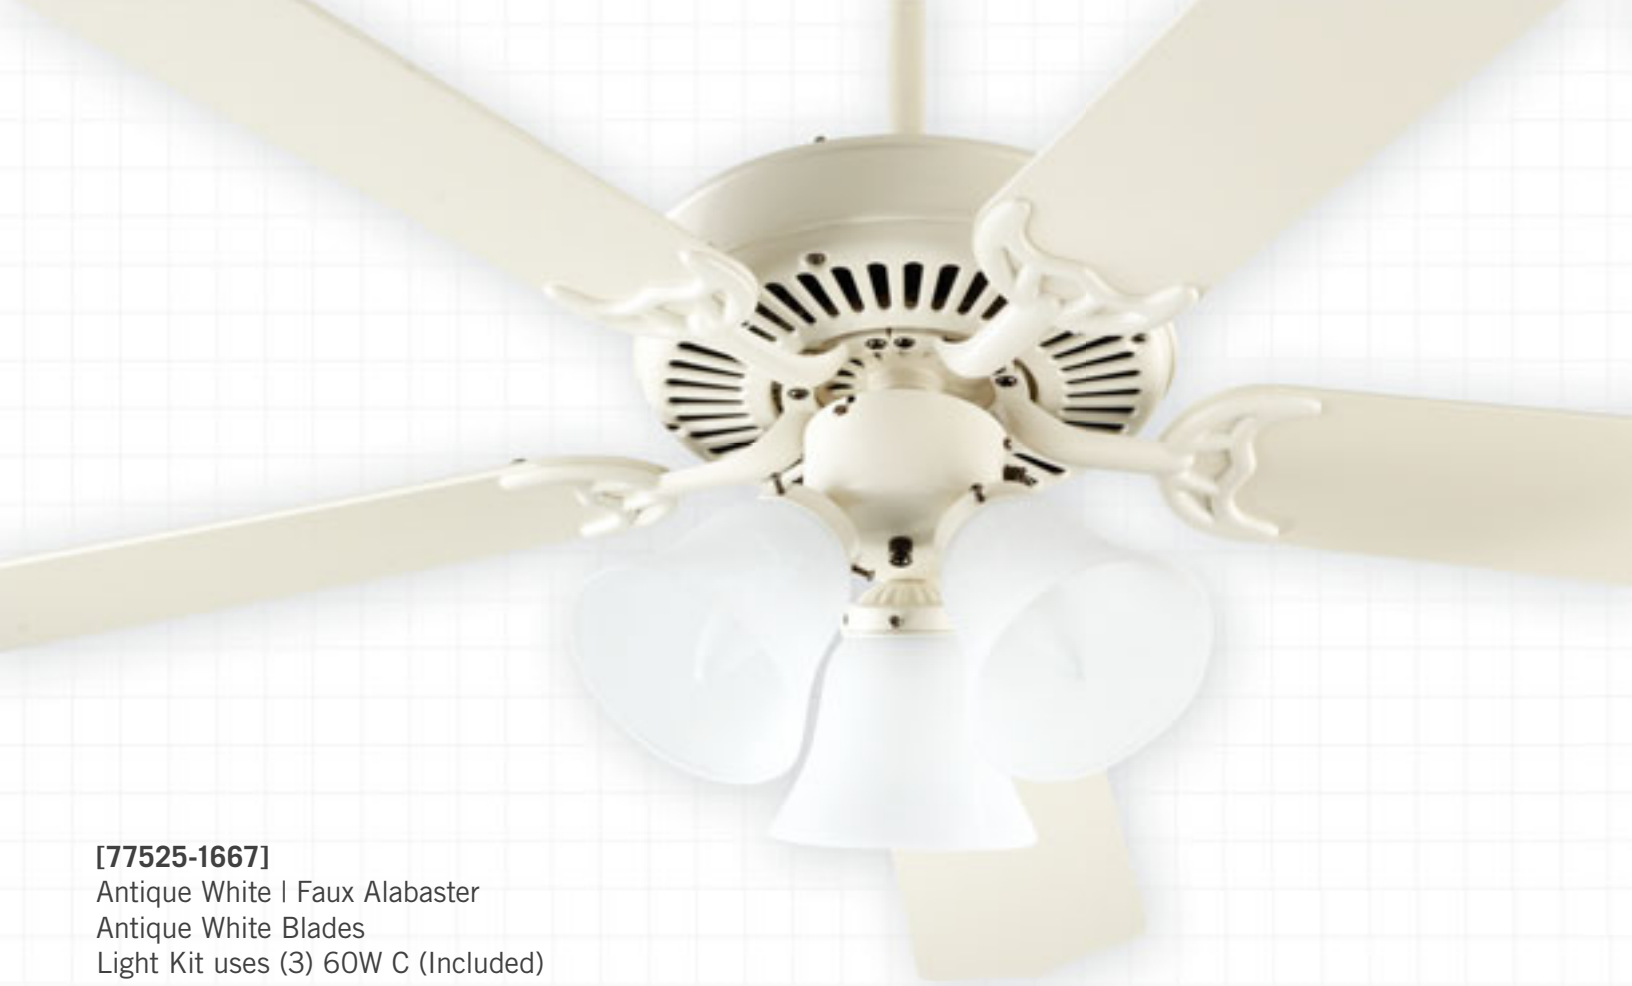

Airflow Efficiency: 76 Cubic Feet/Minute/Watt

HEIGHT CHART

AVAILABLE FINISHES

BULB TYPE

Candelabra

BLADE ALTERNATIVES

Use indoor blade type 1-52 - See page 394

[77525-1667]