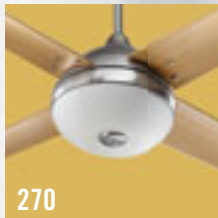

DragonFly 72"

SOFT CONTEMPORARY DESIGNS

266

Hanover

268

Hudson

270

Orbit