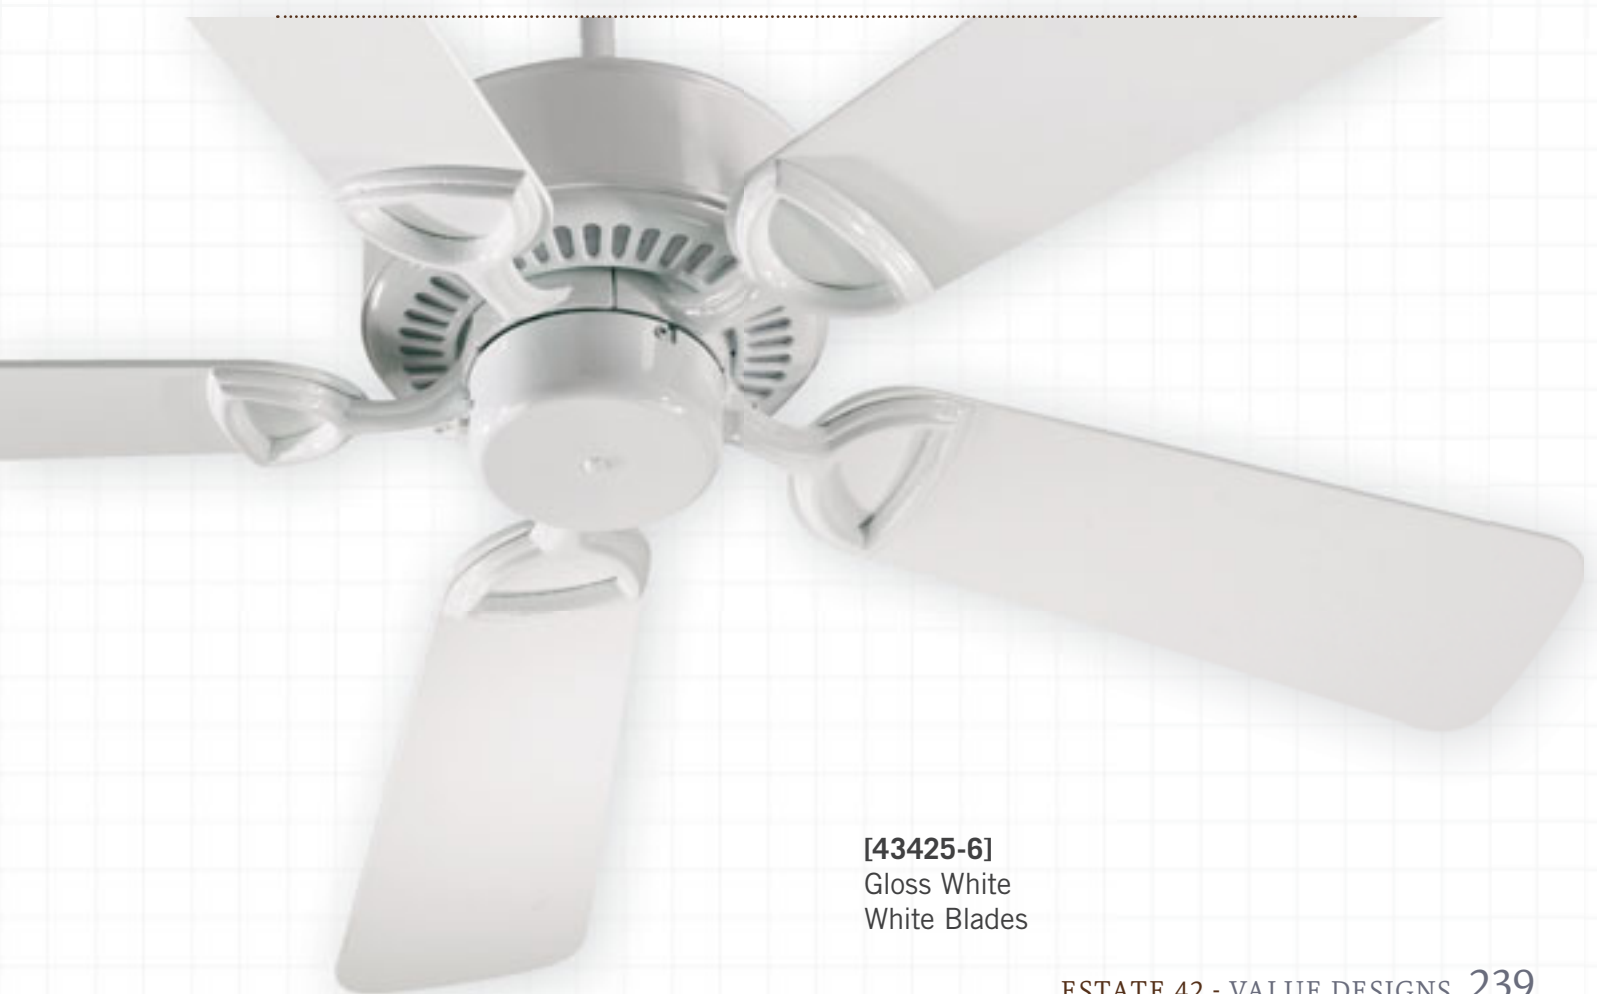

[43425-6]
Gloss White
White Blades

ESTATE 52 CEILING FAN

Blade Alternative Options Available.

The Estate 52" series is the perfect way to provide the refined aesthetic of our Estate fans to the larger rooms in your house. The 52" blade sweep and 12 finish combinations will keep you cool and comfortable while providing the ideal accent to wide rooms and vaulted ceilings.