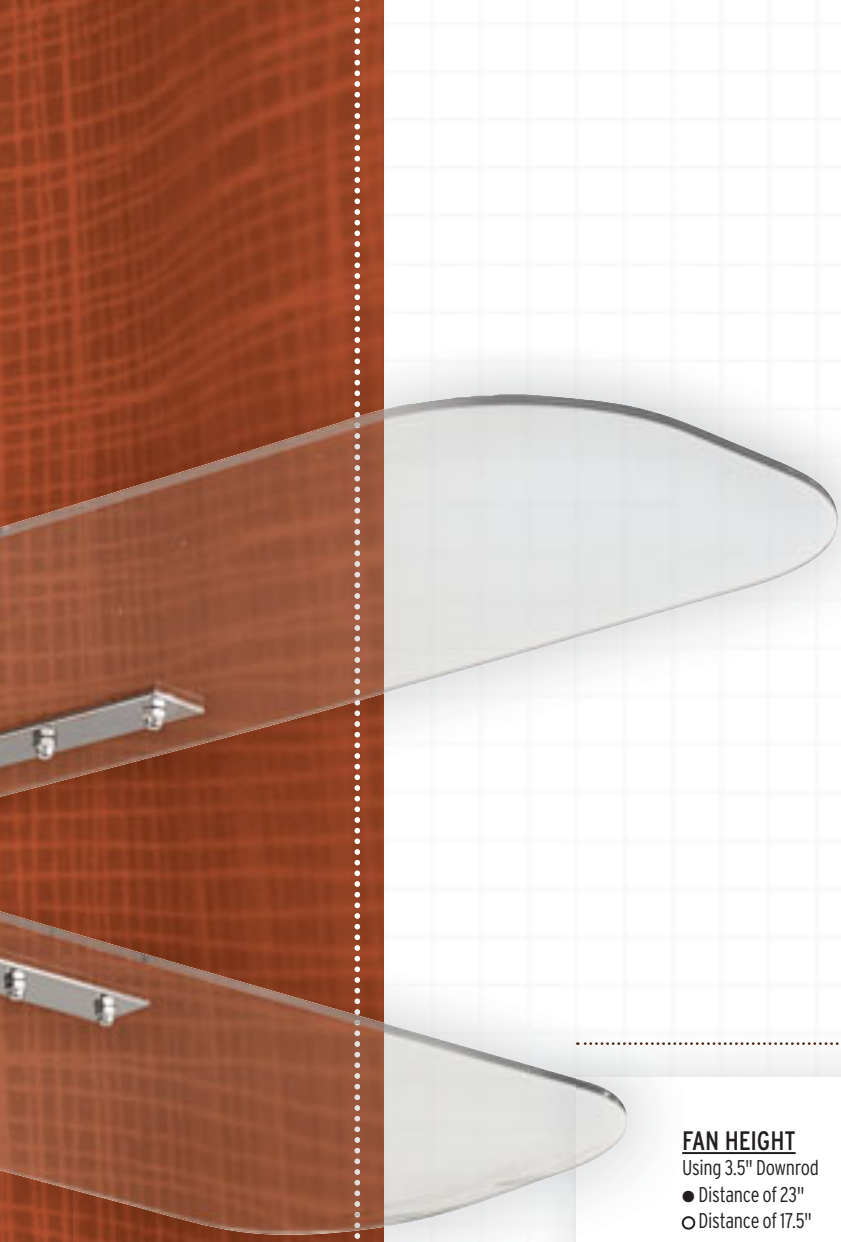

[93524-14]

Chrome

Clear Acrylic Blades

(1) 75W Mini-Can Halogen Lamp (Included)

WALL CONTROL INCLUDED REMOTE CONTROL OPTIONS

Included

7-1401-0
Optional

7-1305-0
Optional