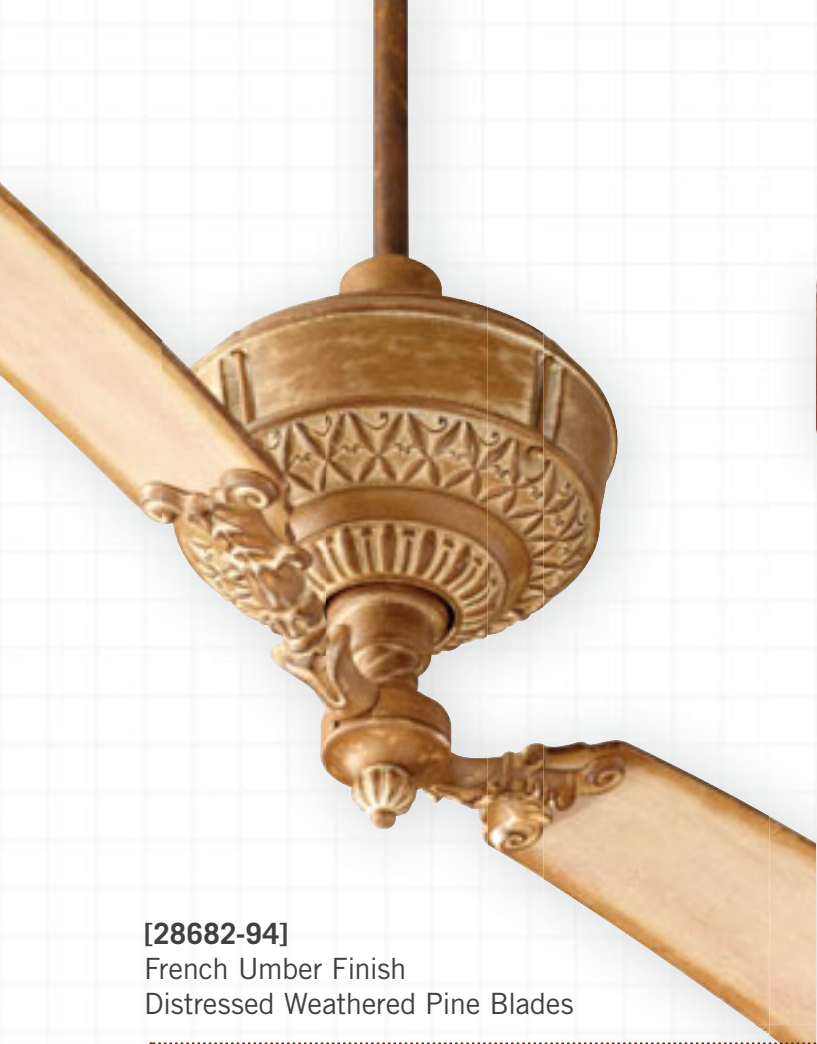

[28682-70]

Persian White Finish

Distressed Weathered Pine Blades

WALL CONTROL INCLUDED REMOTE CONTROL OPTIONS

Included

7-3000
Optional

7-1401-0
Optional

7-1305-0
Optional