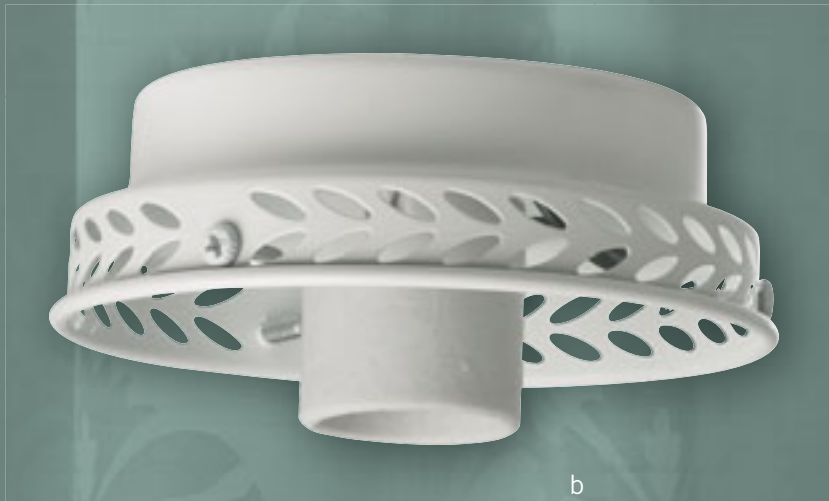

b

b. [4102-808]* 4.25"(w) x 2.25"(h) - (1) 13W M Spiral CFL
Studio White

*2700K non-dimmable bulbs included
All items comply with 2005 Energy Policy Act.