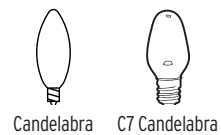

ENERGY SPECS

Energy Information at High Speed
Airflow: 5998 Cubic Feet/Minute
Electricity Use: 71 Watts (Excludes Lights)
Airflow Efficiency: 84 Cubic Feet/Minute/Watt

HEIGHT CHART

AVAILABLE FINISHES

BULB TYPE