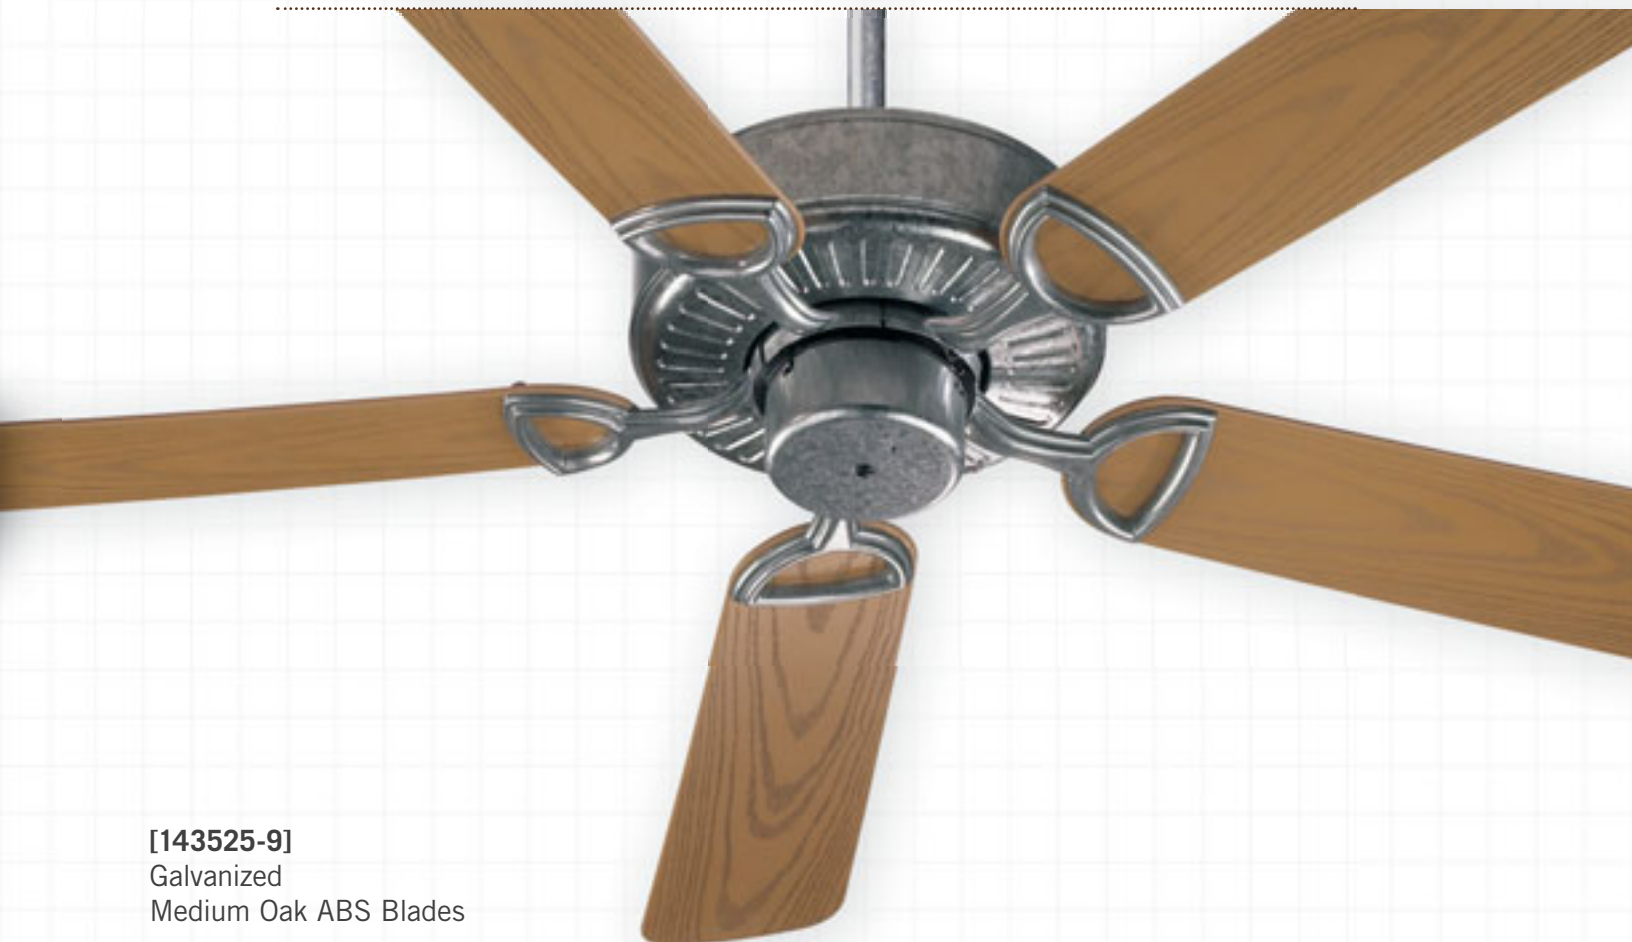

[143525-9]
Galvanized
Medium Oak ABS Blades