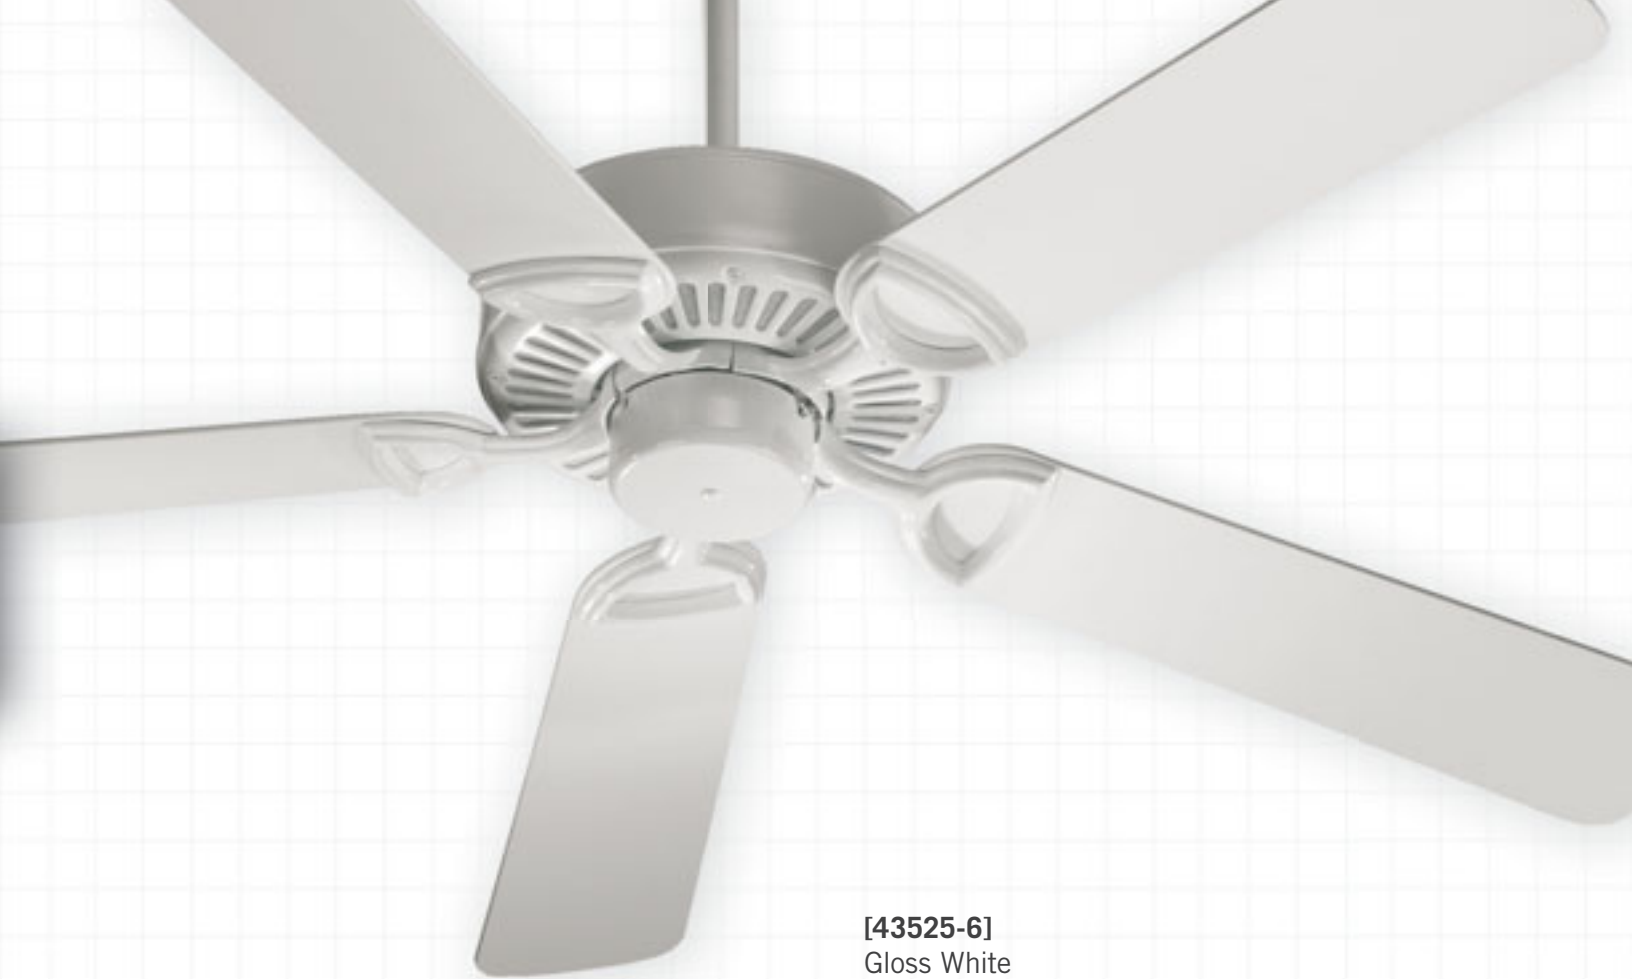

[43525-4]
Antique Brass
Dark Oak | Medium Oak Blades

[43525-6]
Gloss White
White Blades

[43525-2]
Polished Brass
Dark Oak | Medium Oak Blades

MONTICELLO CEILING FAN

Blade Alternative Options Available.

Old world charm and baroque opulence have never been so intertwined. The Monticello series celebrates ornate style with intricately designed blade holders and exceptionally detailed shapes on the decorative housing.