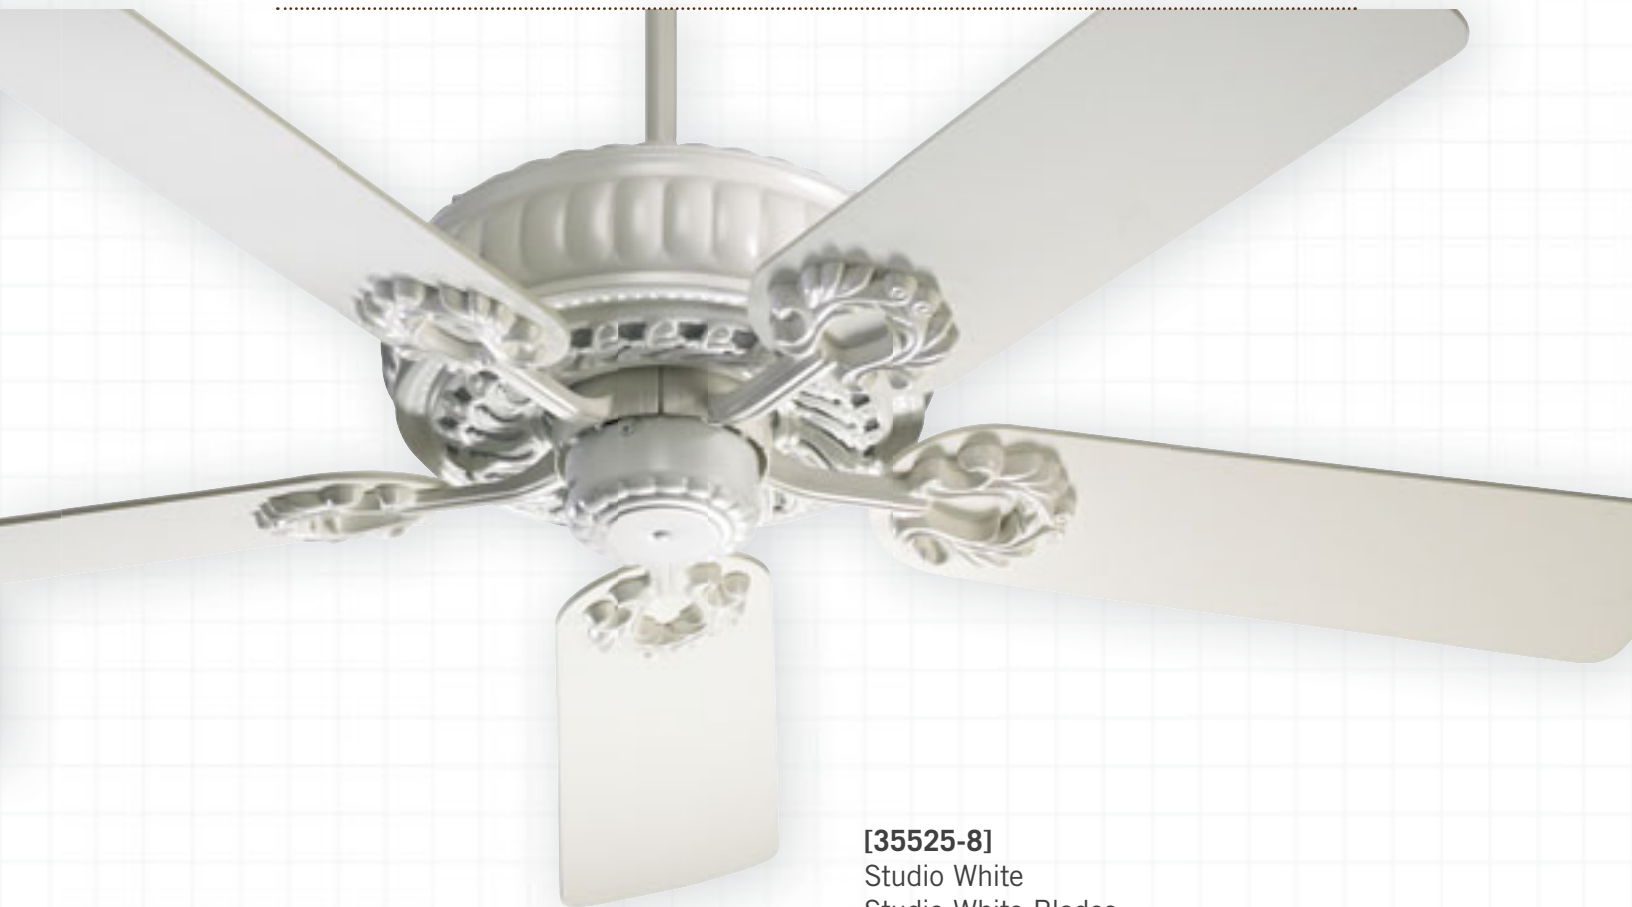

[35525-8]
Studio White
Studio White Blades

GALLOWAY CEILING FAN

Blade Alternative Options Available.

The Galloway series adds an elegant touch to a room with its Victorian-esque details without looking dated. The perfect blend of classic, modern, and decorative, this fan would be beautiful in a formal living room or stately bedroom.