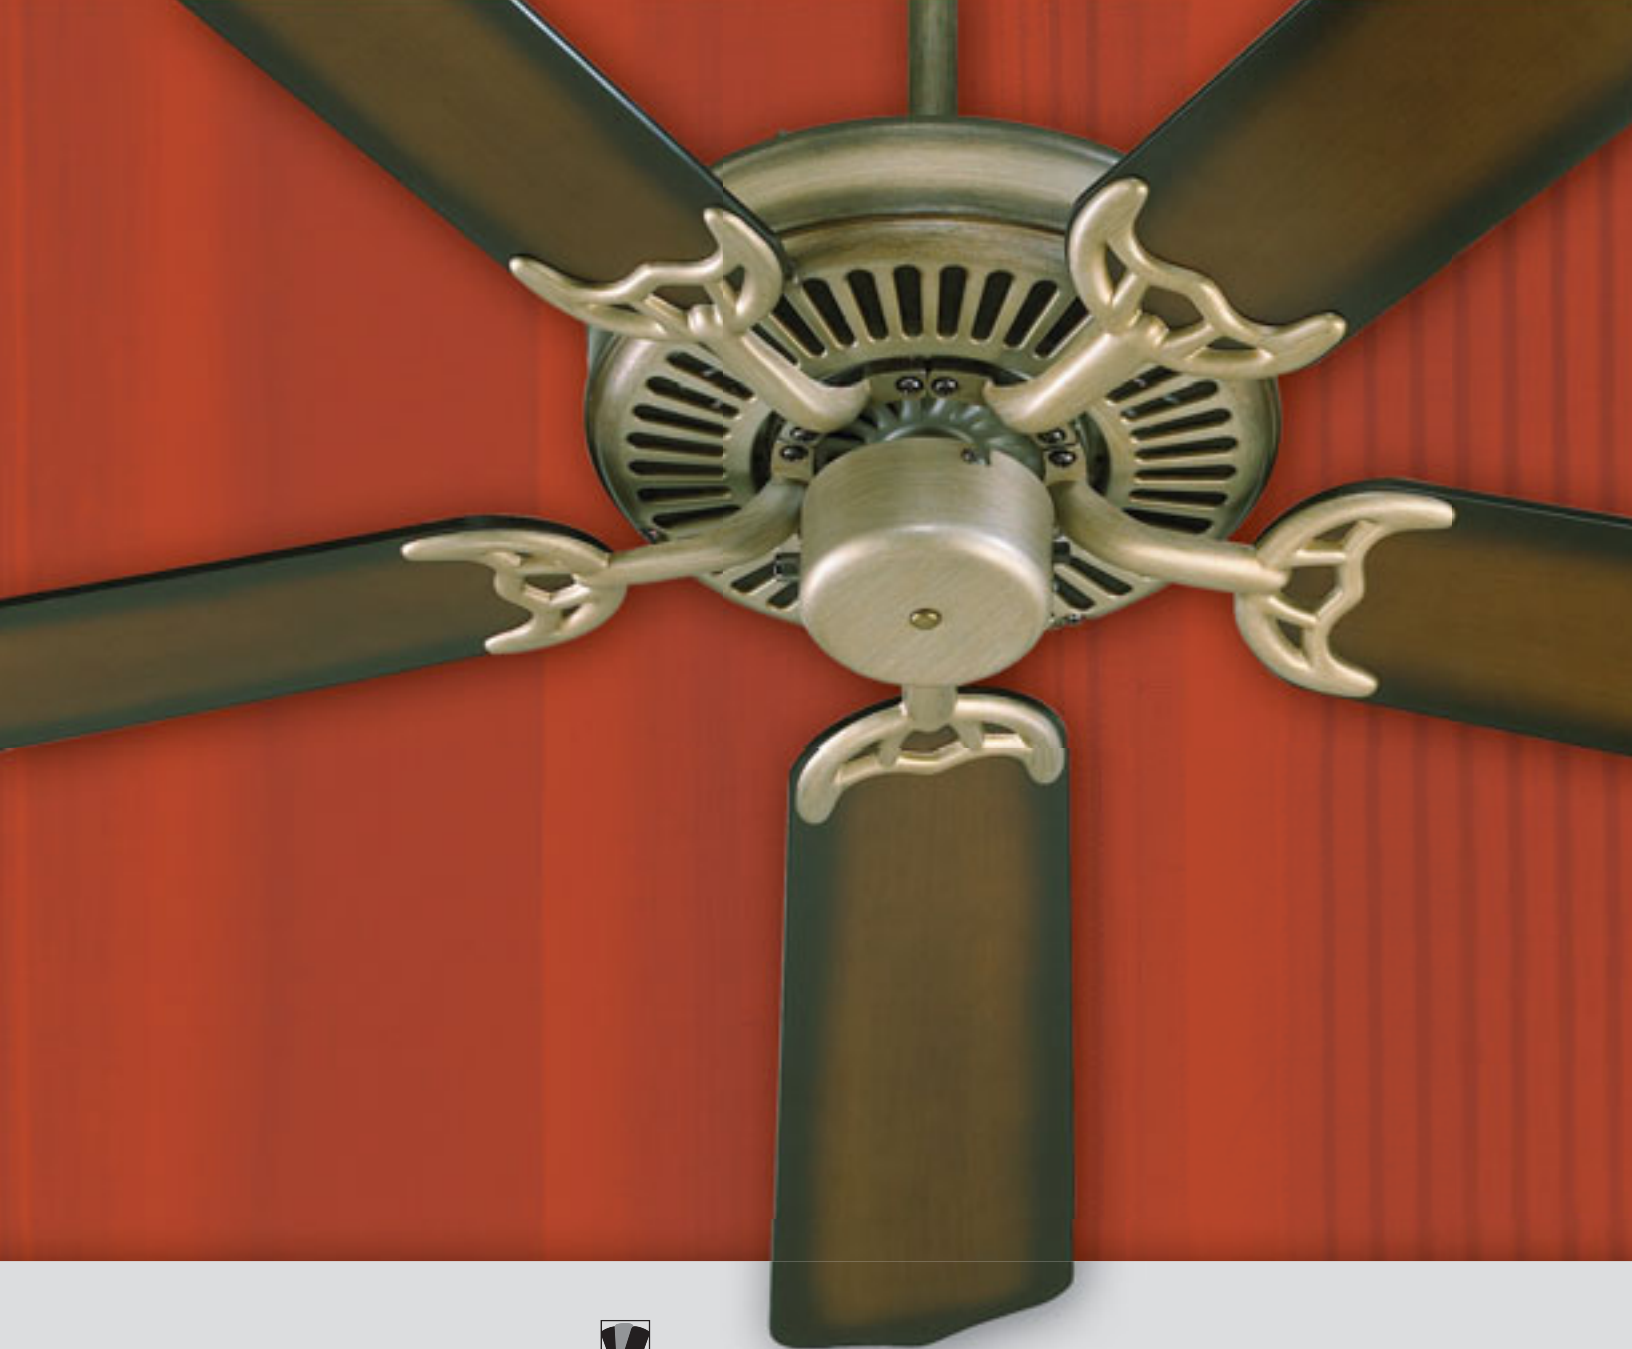

HEIGHT CHART

AVAILABLE FINISHES

-31

CAPRI I CEILING FAN

*The original value priced ceiling fan.
Blade Alternative Options Available.*

The Capri I series is truly the quintessential fan style. The Capri I family, with its classic blade holders and simple style, is one of our most popular collections. This fan offers two blade sizes and an incredible 19 finish combinations for 52" models.