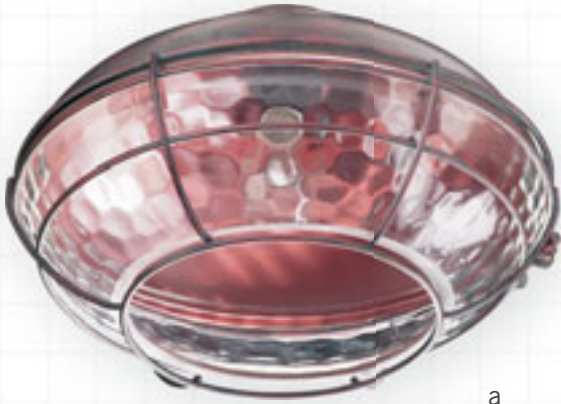

a

COBBLESTONE PATIO LIGHT KITS

---

a. [1374-833]* 9.75"(w) x 6.5"(h) - (1) 13W M Spiral CFL
Cobblestone | Clear Hammered Glass
UL Wet

b. [1377-833]* 10"(w) x 6"(h) - (1) 13W M Spiral CFL
Cobblestone | Amber Scavo Glass
UL Wet

c. [4106-8033]* 4.25"(w) x 2.25"(h) - (1) 13W M Spiral CFL
Cobblestone
UL Wet

d

BROWN PATIO LIGHT KIT

---

d. [4106-8013]* 4.25"(w) x 2.25"(h) - (1) 13W M Spiral CFL
Brown
UL Wet