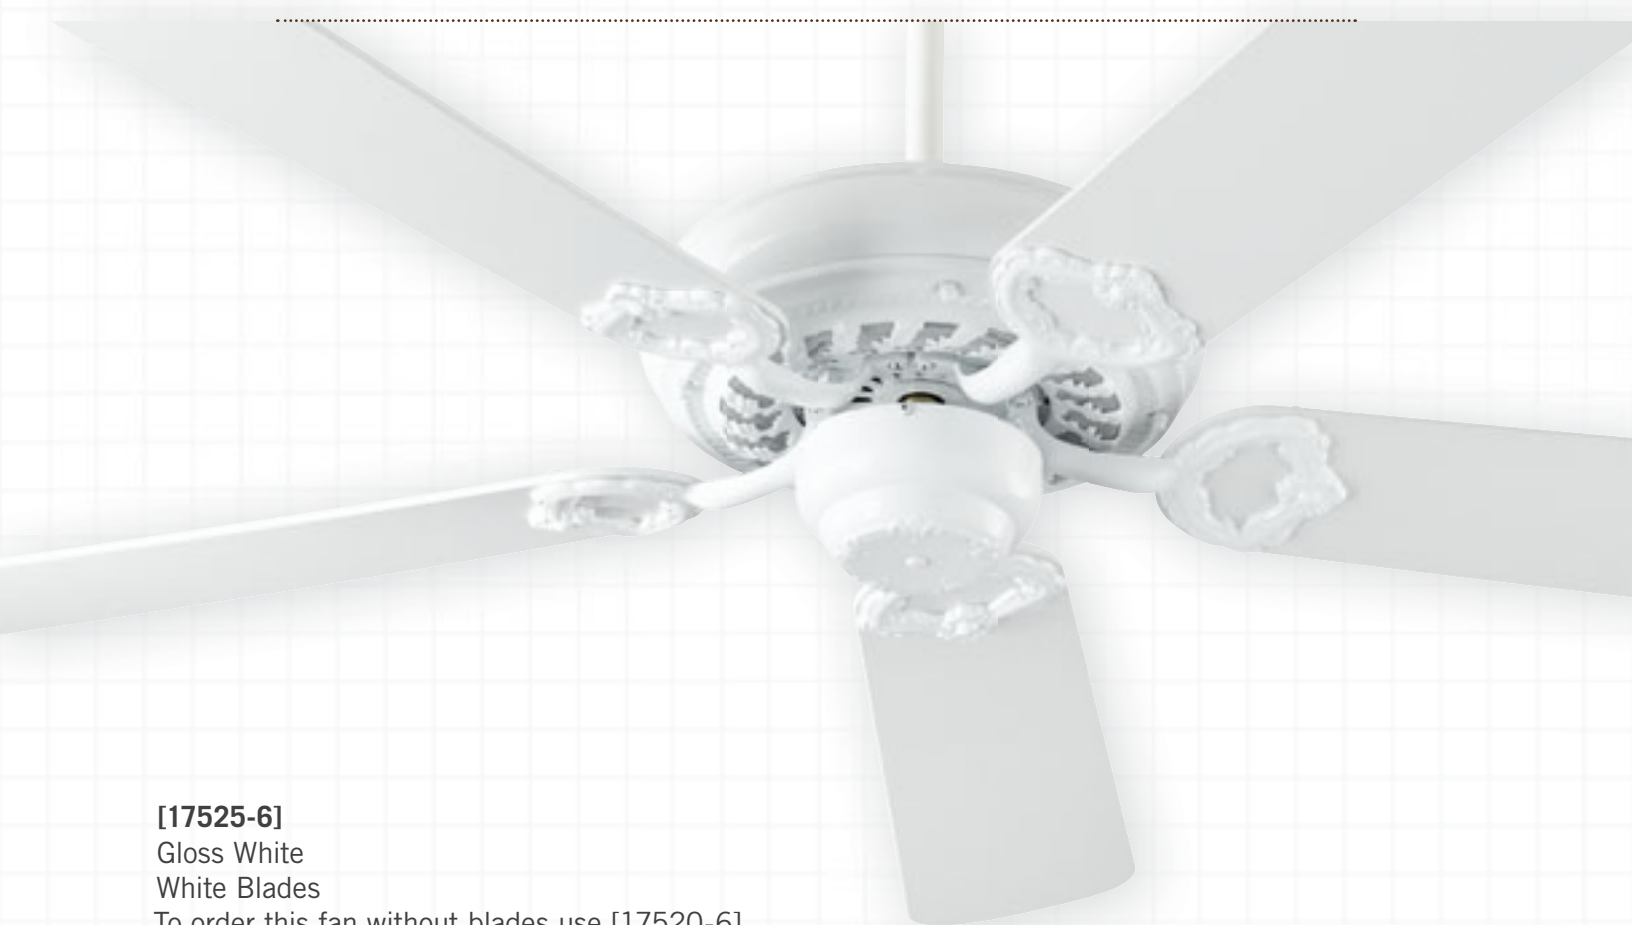

[17525-6]
Gloss White
White Blades
To order this fan without blades use [17520-6]

VANDERBILT 60 UNI-PACK CEILING FAN

Blade Alternative Options Available

With its clean lines and understated sophistication, the Vanderbilt series is a study in elegant simplicity. And with a variety of finishes ranging from Satin Nickel to Antique White, this family of fans truly is as versatile as it is beautiful.