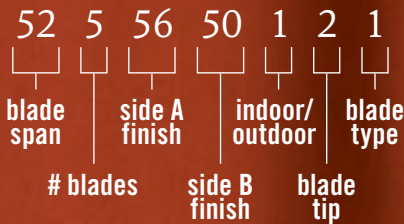

BLADE ALTERNATIVES

CUSTOMIZE YOUR NEW QUORUM FAN:

STEP 1: Find the blade type for the fan you have selected.

NOTE: Blade type is found in your fan's specifications table under "Blade Alternative".
Not all fans offer blade alternatives.

STEP 2: Select your new blade set from those available for your fan.

STEP 3: Order your fan WITH the alternative blade item number.

Example: 43525-86 w/ 5252020721

HOW BLADE NUMBERS WORK (in general):

CONTENTS

INDOOR BLADE TYPES 391

Blade Type 1 - 30.....	391
Blade Type 1 - 42.....	392
Blade Type 1 - 52.....	394
Blade Type 2 - 52.....	398
Blade Type 4 - 52.....	400
Blade Type 5 - 52.....	401
Blade Type 5 - 56.....	405
Blade Type 5 - 60.....	407

OUTDOOR BLADE TYPES..... 410

Blade Type 1 - 30.....	410
Blade Type 1 - 42.....	411
Blade Type 1 - 52.....	412
Blade Type 5 - 52.....	413
Blade Type 5 - 56.....	414
Blade Type 5 - 60.....	415