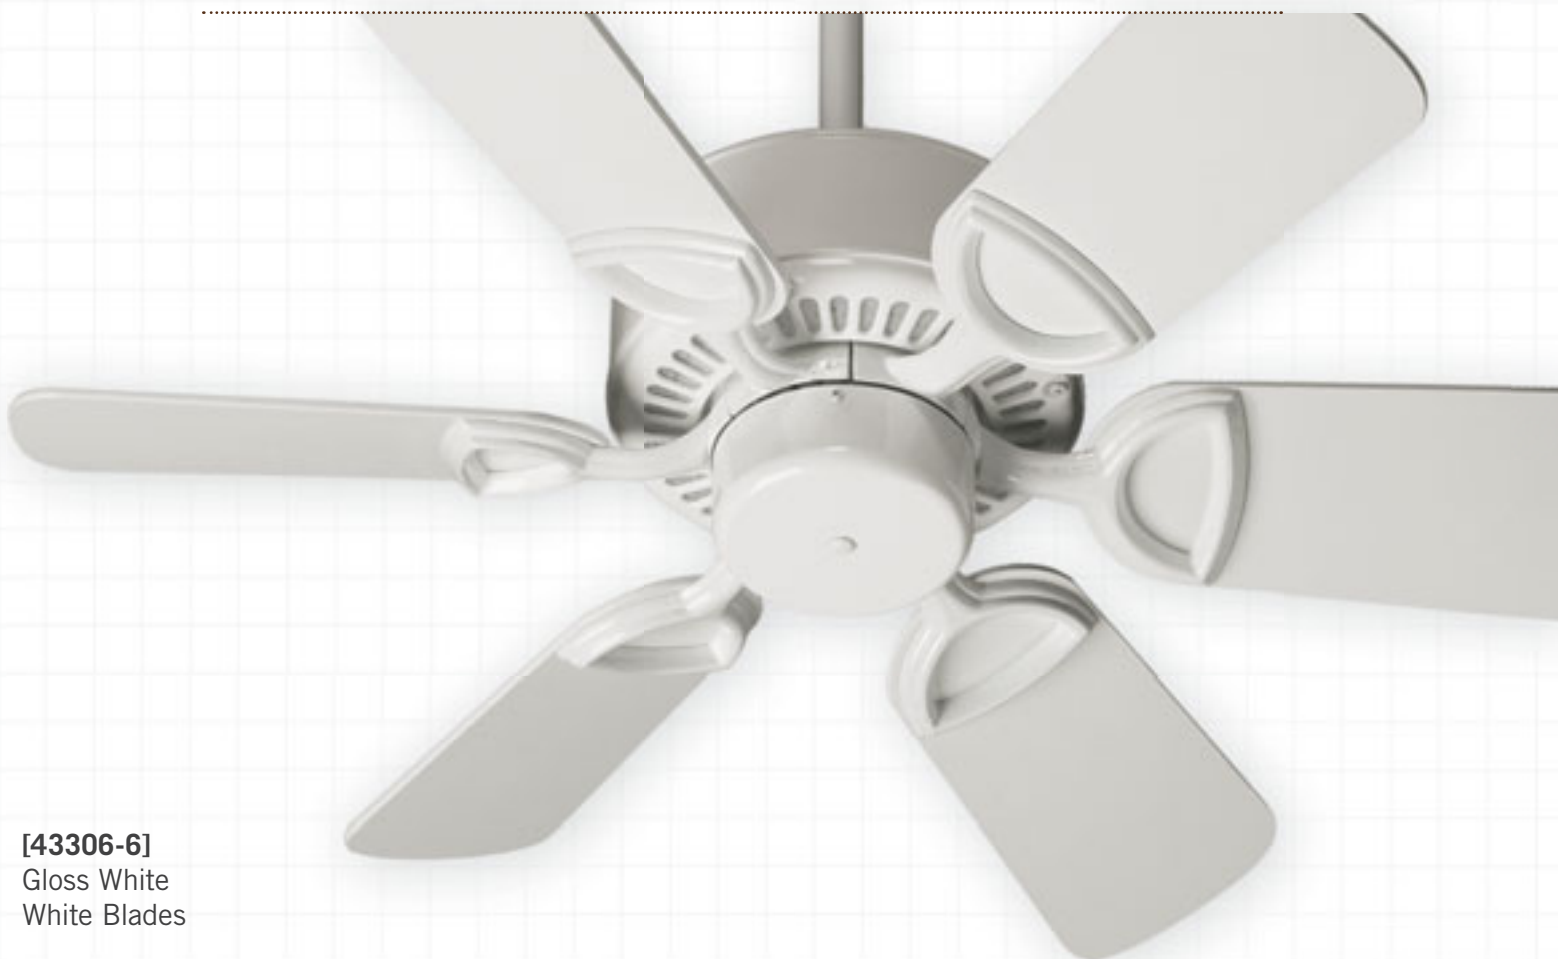

[43306-6]
Gloss White
White Blades