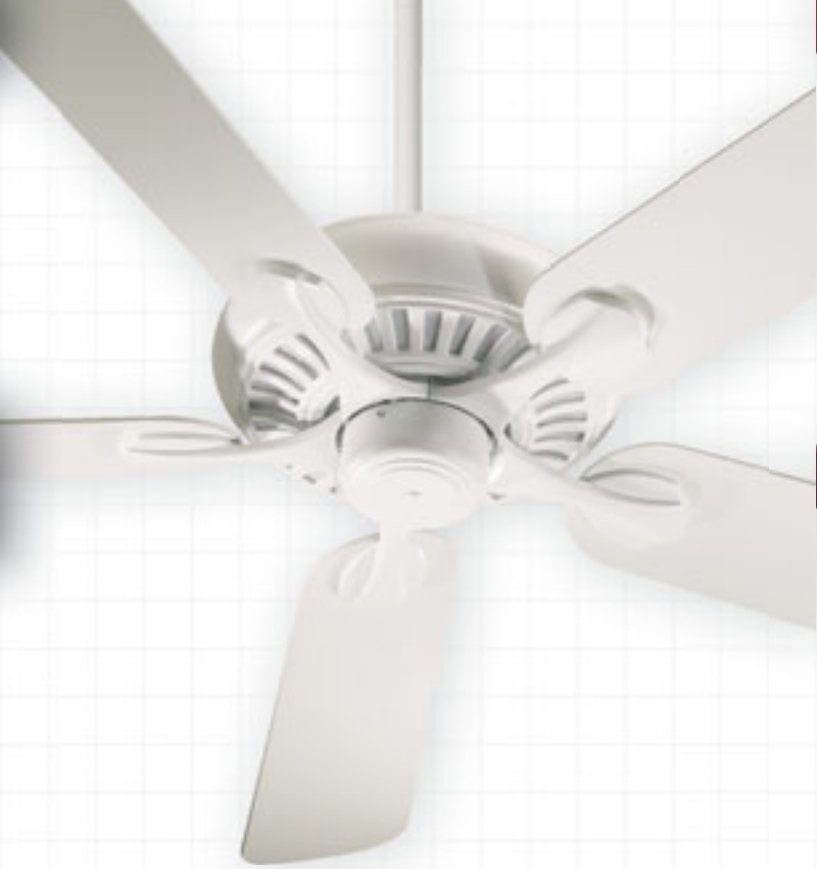

[91525-8]
Studio White
Studio White Blades