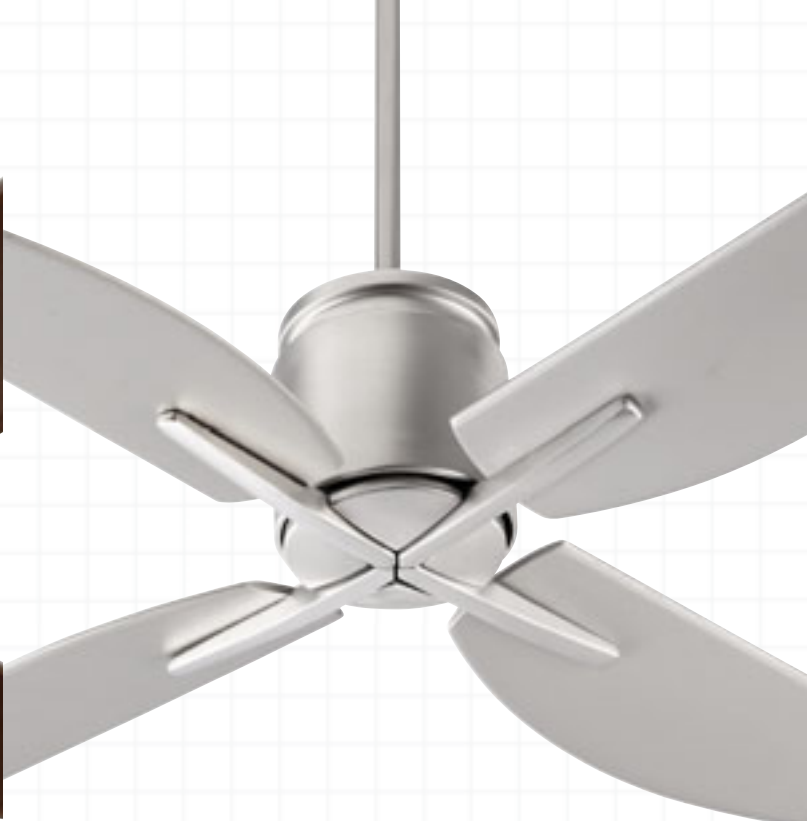

[50524-86]
Oiled Bronze
Walnut Blades

[50524-65]
Satin Nickel
Satin Nickel Blades

FAN HEIGHT

Using 4" Downrod

- Distance of 11.75"
- Distance of 10.5"

GENERAL SPECS

3 Finishes Available
Lifetime Motor Warranty
Four Blades
52" Blade Sweep
14-Degree Blade Pitch
80" Lead Wire
4" and 6" Downrod Included

MECHANICAL SPECS

153 x 18 Motor Size
4 Speeds-Reversible
14 Poles
.48/.35/.17/.09 AMPS on H/M/L
56/30/8/4 WATTS on H/M/L
180/136/65/41 RPMS on H/M/L
4 Speed Wall Control Included
Remote Control Adaptable w/Manual Reverse
Not Light Kit Adaptable

ENERGY SPECS

Energy Information at High Speed
Airflow: 5521 Cubic Feet/Minute
Electricity Use: 56 Watts (Excludes Lights)
Airflow Efficiency: 99 Cubic Feet/Minute/Watt

HEIGHT CHART

AVAILABLE FINISHES