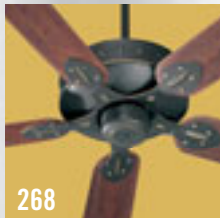

PATIO FAN

VISUAL TABLE OF CONTENTS

CONTEMPORARY DESIGNS

260

262

264

SOFT CONTEMPORARY DESIGNS

266

268

Hudson

270

272

274

TRADITIONAL DESIGNS

280

282

284

286

288

298

300

302

304

278