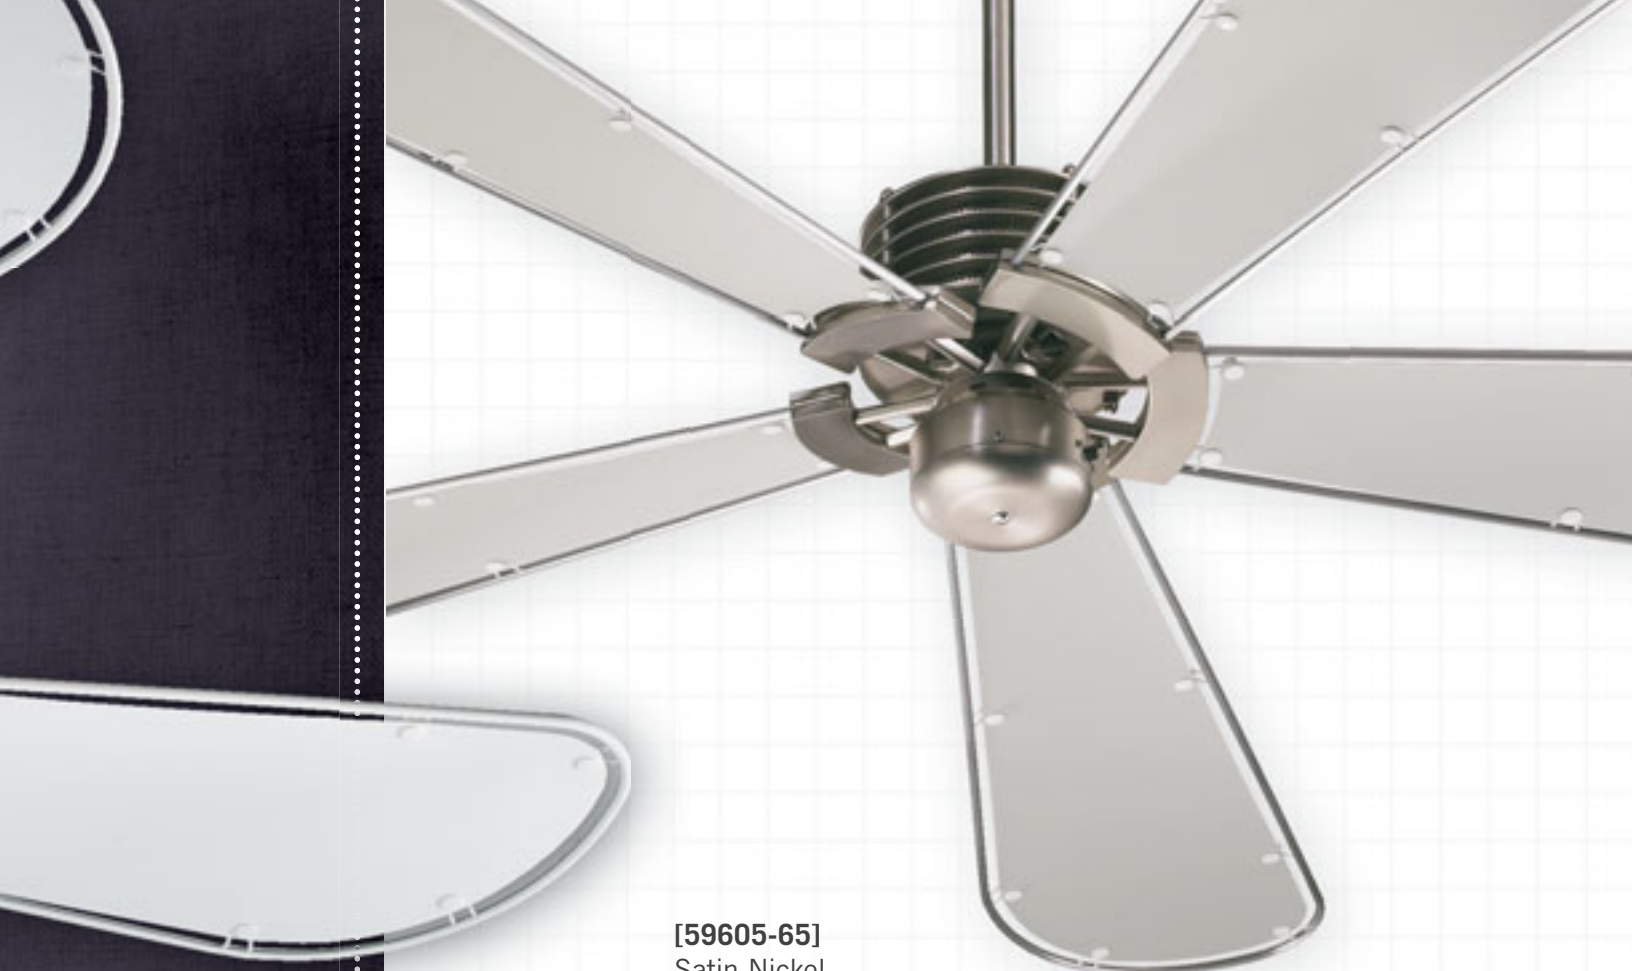

[59605-65]
Satin Nickel
Gray Mylar® Blades

FAN HEIGHT

Using 3.5" Downrod

- Distance of 13.5"
- Distance of 10.25"

GENERAL SPECS

2 Finishes Available
Lifetime Motor Warranty
Five Blades
60" Blade Sweep
12-Degree Blade Pitch
80" Lead Wire
3.5" and 6" Downrod Included

MECHANICAL SPECS

28mm DC Motor
3 Speeds-Reversible
18 Poles
.87/59/37 AMPS on H/M/L
101/46/18 WATTS on H/M/L
133/88/57 RPMS on H/M/L
Triple Capacitor
Remote Control Adaptable

ENERGY SPECS

Energy Information at High Speed
Airflow: 4375 Cubic Feet/Minute
Electricity Use: 101 Watts (Excludes Lights)
Airflow Efficiency: 43 Cubic Feet/Minute/Watt

HEIGHT CHART

AVAILABLE FINISHES

-8

-65