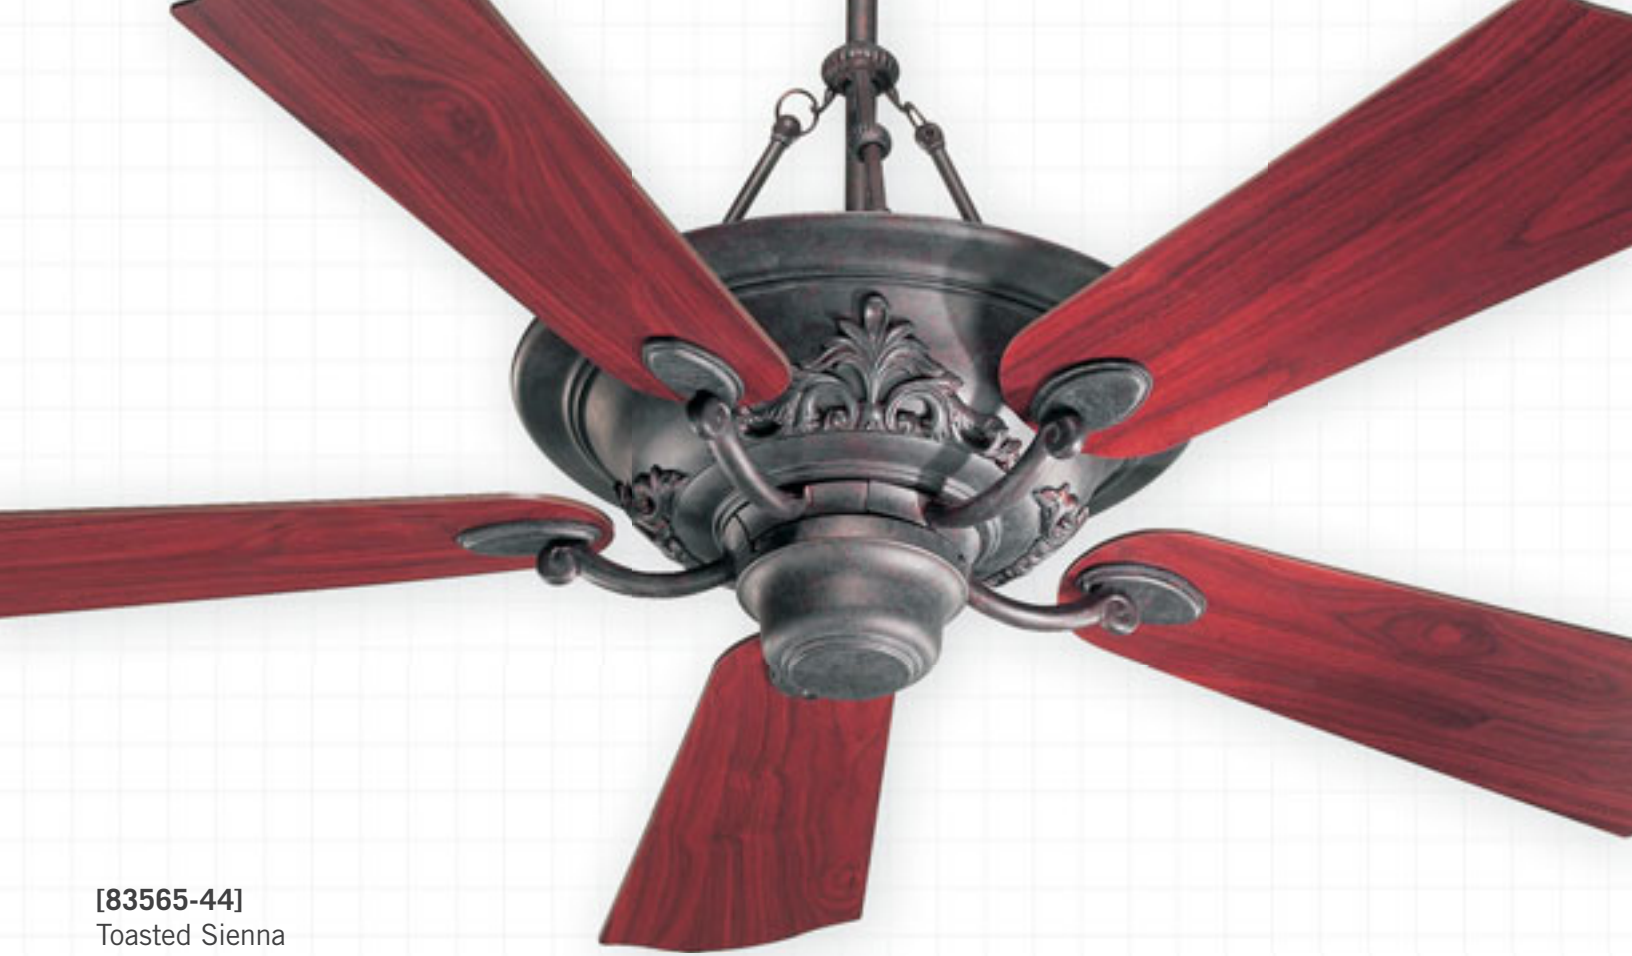

[83565-44]

Toasted Sienna

Rosewood | Walnut Blades

Up-light uses (3) 60W C Bulbs

LIGHT KITS

2383-9067

2386-9144

2388-9144

2389-9195