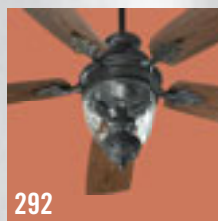

292

Georgia