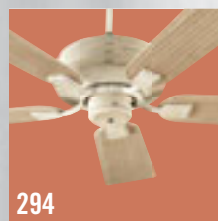

294

Marsden

296

Medallion 30"

TRADITIONAL DESIGNS

306

Westbrook

BRONX PATIO FAN