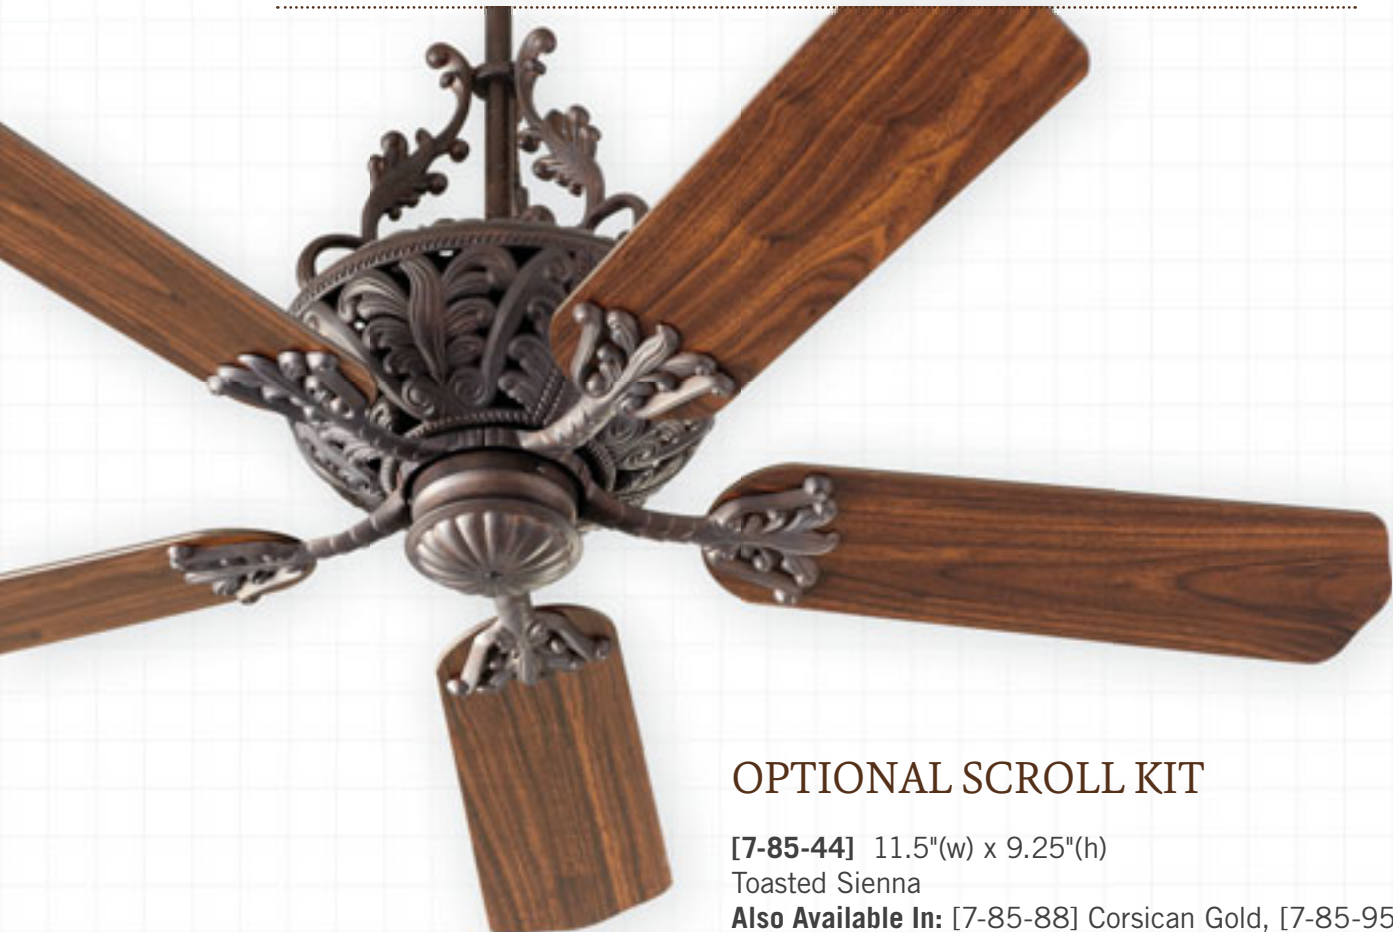

[85525-92]
Antique Silver
Rosewood | Walnut Blades

OPTIONAL SCROLL KIT

[7-85-44] 11.5"(w) x 9.25"(h)
Toasted Sienna

Also Available In: [7-85-88] Corsican Gold, [7-85-95] Old World
Scroll Kit shown on 85525-44 ceiling fan

*Must use 12" downrod or longer with 7-85-XX scroll kit