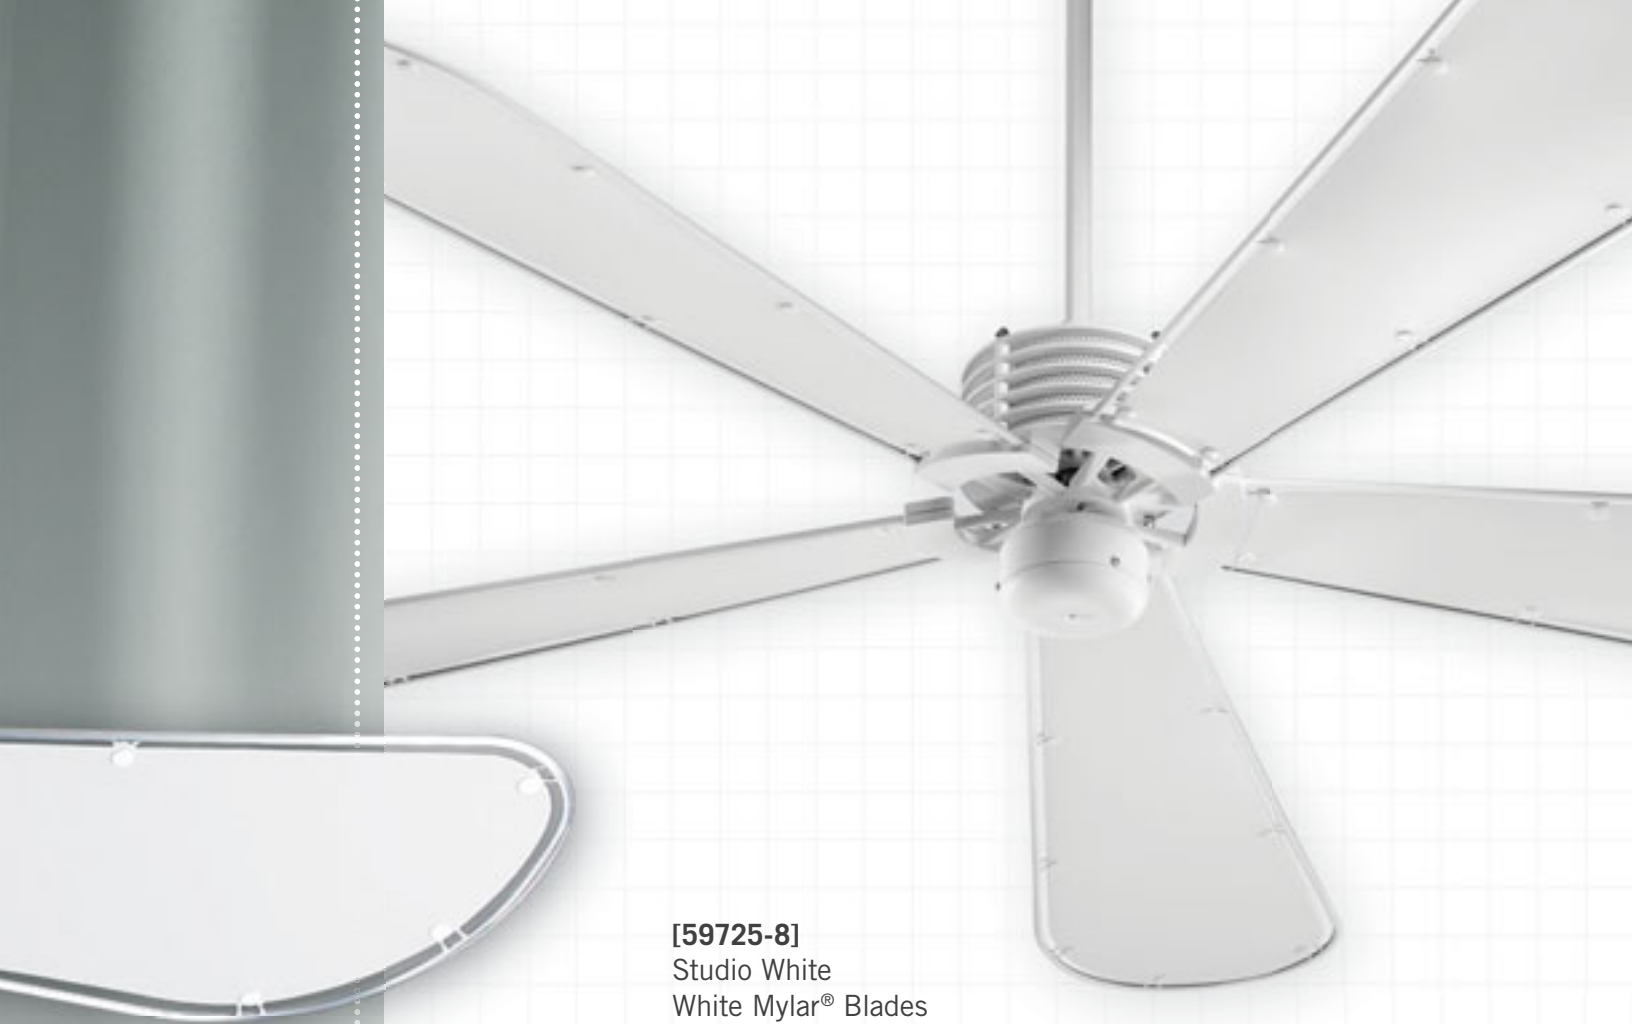

[59725-8]
Studio White
White Mylar® Blades

FAN HEIGHT

Using 3.5" Downrod

- Distance of 13.5"
- Distance of 10.25"

GENERAL SPECS

2 Finishes Available
Lifetime Motor Warranty
Five Blades
72" Blade Sweep
12-Degree Blade Pitch
80" Lead Wire
3.5" and 6" Downrod Included

MECHANICAL SPECS

28mm DC Motor
3 Speeds-Reversible
18 Poles
.86/.59/.37 AMPS on H/M/L
100/46/18 WATTS on H/M/L
88/56/37 RPMS on H/M/L
Triple Capacitor
Remote Control Adaptable

ENERGY SPECS

Energy Information at High Speed
Airflow: 4860 Cubic Feet/Minute
Electricity Use: 100 Watts (Excludes Lights)
Airflow Efficiency: 48 Cubic Feet/Minute/Watt

HEIGHT CHART

AVAILABLE FINISHES