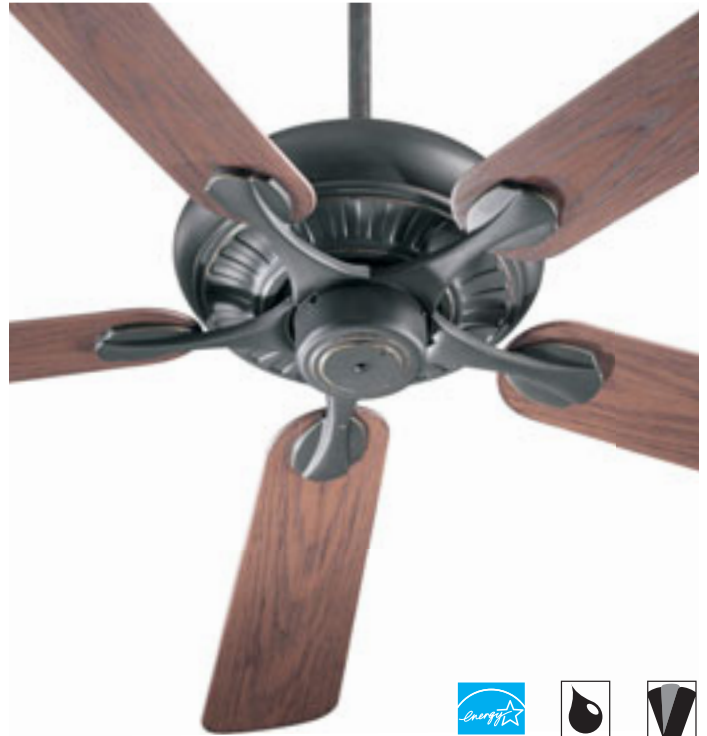

PINNACLE PATIO
p. 304

191525-XX

52" Model Only

FAN HEIGHT

- Using 4" Downrod
- Distance of 13"
- Distance of 11.25"

GENERAL SPECS

- 4 Finishes Available (Powder Coated)
- Lifetime Motor Warranty
- Five ABS Blades
- 52" Blade Sweep
- 16-Degree Blade Pitch
- 80" Lead Wire
- 4" and 6" Downrod Included

MECHANICAL SPECS

- 188 x 22 Motor Size.
- 3 Speeds-Reversible
- 16 Poles
- .72/47/24 AMPS on H/M/L
- 83/37/10 WATTS on H/M/L
- 173/110/54 RPMS on H/M/L
- Remote Control Adaptable
- Detachable Switch Cup
- Skirted Blade Arms
- Sealed Vent Holes
- UL Wet Listed

ENERGY SPECS

- Energy Information at High Speed w/52" Blades
- Airflow: 7415 Cubic Feet/Minute
- Electricity Use: 83 Watts (Excludes Lights)
- Airflow Efficiency: 89 Cubic Feet/Minute/Watt

HEIGHT CHART

AVAILABLE FINISHES

REMOTE CONTROL OPTIONS

7-1305-0

7-1401-0

BLADE ALTERNATIVES

- Use outdoor blade type 5-52 - See page 415
- Use outdoor blade type 5-56 - See page 416
- Use outdoor blade type 5-60 - See page 417