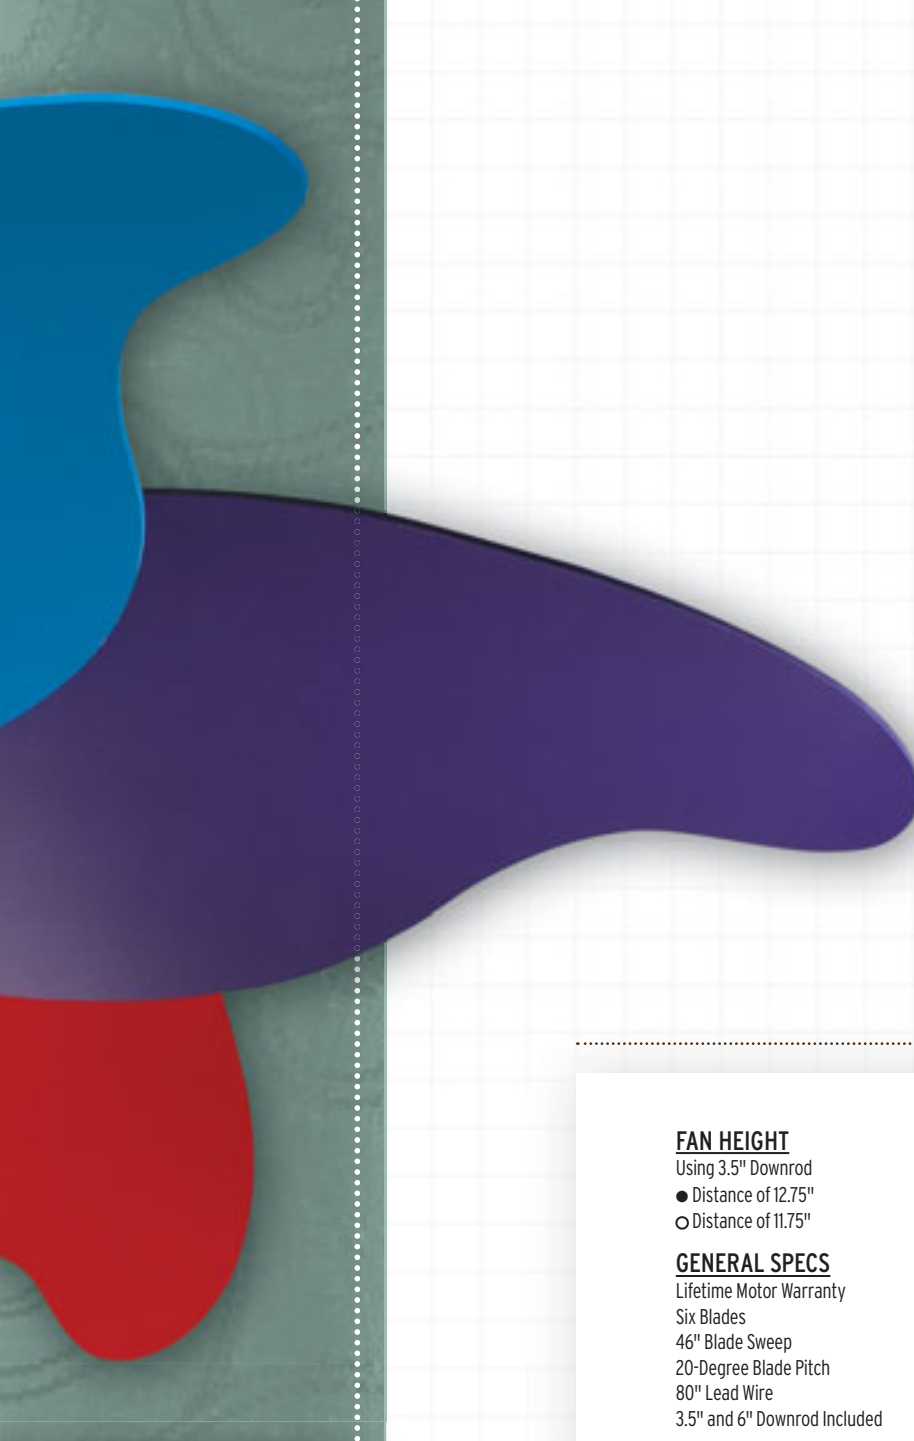

FAN HEIGHT

Using 3.5" Downrod

- Distance of 12.75"
- Distance of 11.75"

GENERAL SPECS

Lifetime Motor Warranty
Six Blades
46" Blade Sweep
20-Degree Blade Pitch
80" Lead Wire
3.5" and 6" Downrod Included

MECHANICAL SPECS

153 x 16 Motor Size
14 Poles
.57/.38/.23 AMPS on H/M/L
70/36/15 WATTS on H/M/L
163/110/67 RPMS on H/M/L
Triple Capacitor
Remote Control Adaptable
Detachable Switch Cup

ENERGY SPECS

Energy Information at High Speed
Airflow: 4555 Cubic Feet/Minute
Electricity Use: 70 Watts (Excludes Lights)
Airflow Efficiency: 65 Cubic Feet/Minute/Watt

HEIGHT CHART

AVAILABLE FINISHES

-31