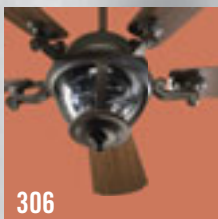

294

Marsden

296

Medallion 30"

TRADITIONAL DESIGNS

306

Westbrook

BRONX PATIO FAN