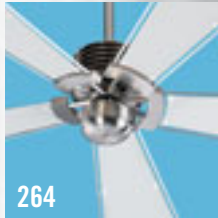

PATIO FAN

VISUAL TABLE OF CONTENTS

CONTEMPORARY DESIGNS

260

Bronx

262

Dragonfly 60"

264