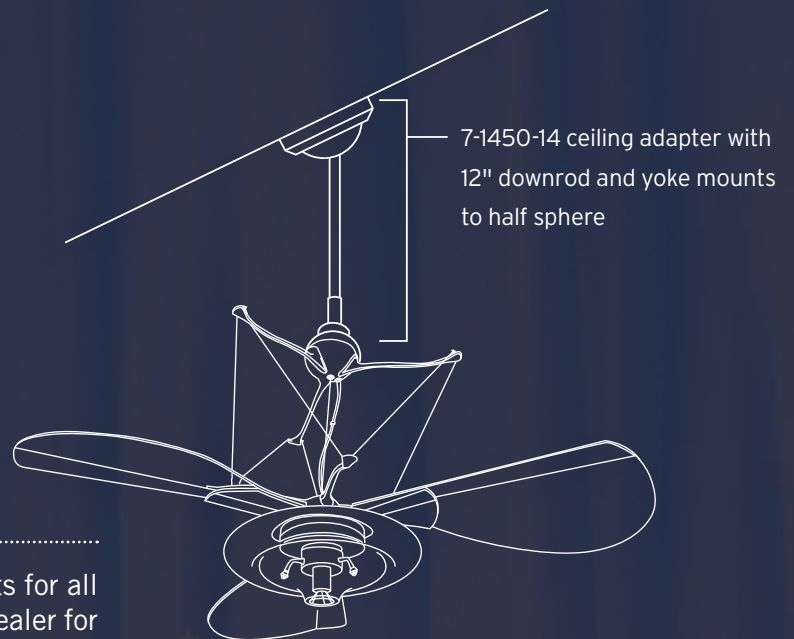

CEILING FAN SPARE PARTS

We stock a complete line of replacement parts for all our ceiling fans. Contact your local Quorum dealer for help in locating any part you require.