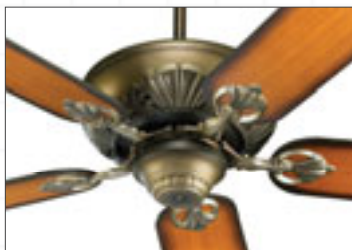

BLADE TYPE 4 - 52 INDOOR

Blade type 4 - 52 indoor allows you to customize your indoor fan to a variety of blade finishes. All blades are 5 count with a 52" sweep.

ALTERNATIVE BLADES FOR:

Chateaux - 78525-XX