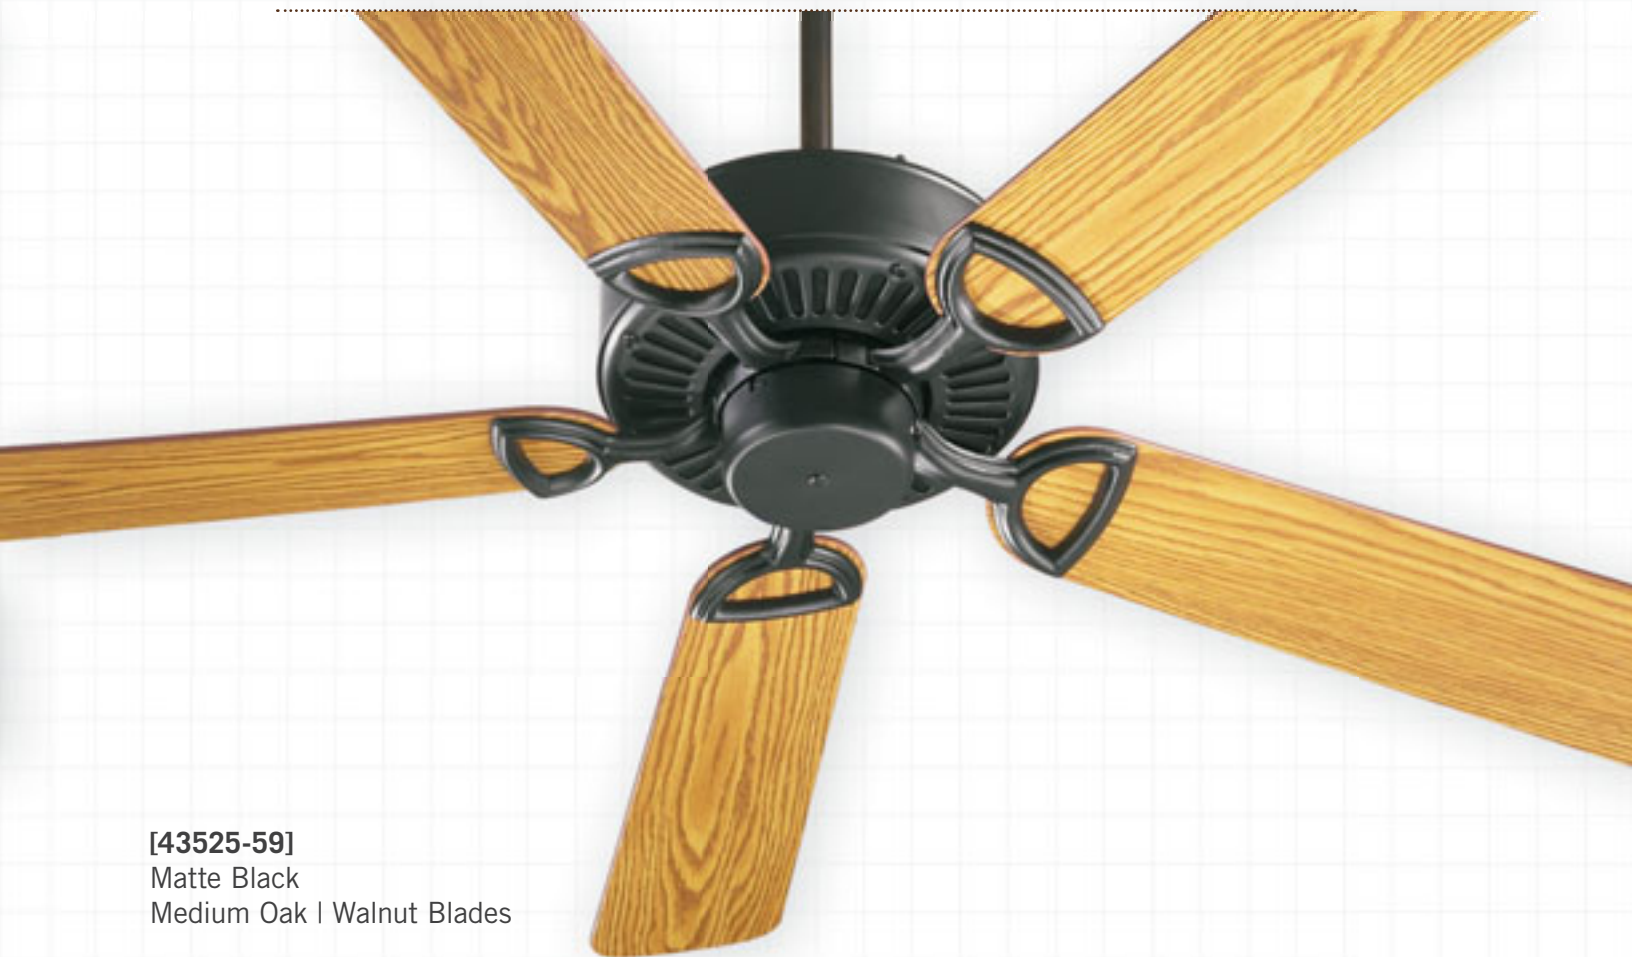

[43525-59]
Matte Black
Medium Oak | Walnut Blades