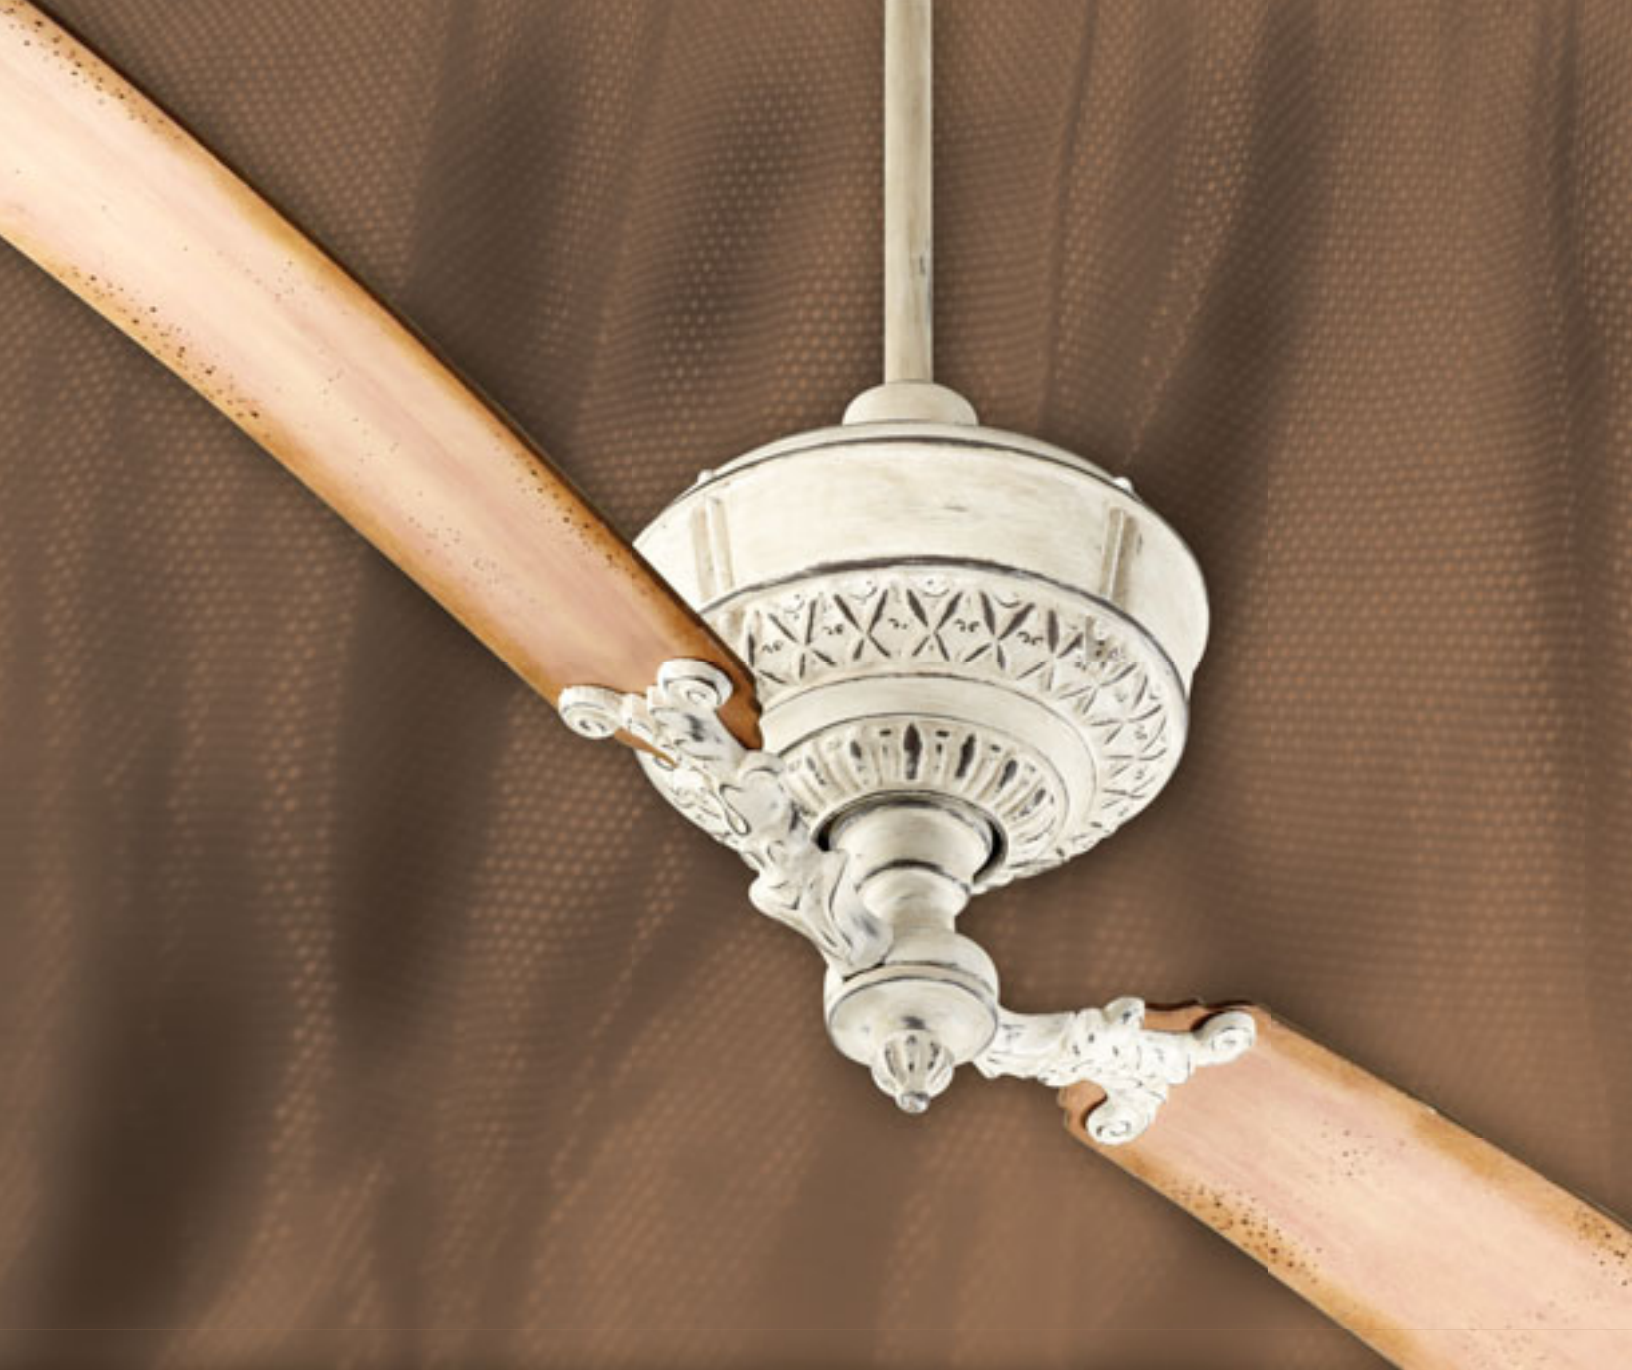

TURNER CEILING FAN

The Turner series has such an intriguing aesthetic, you'll wonder why you don't have one in every room. And if you do happen to have one in every room, we applaud your obvious sense of style. Two blades are all that's needed to make this fan a favorite of those seeking intricate detailing combined with refined vintage design. Not light kit adaptable.

[28682-70]

Persian White Finish

Distressed Weathered Pine Blades

WALL CONTROL INCLUDED REMOTE CONTROL OPTIONS

Included

7-3000
Optional

7-1401-0
Optional

7-1305-0
Optional