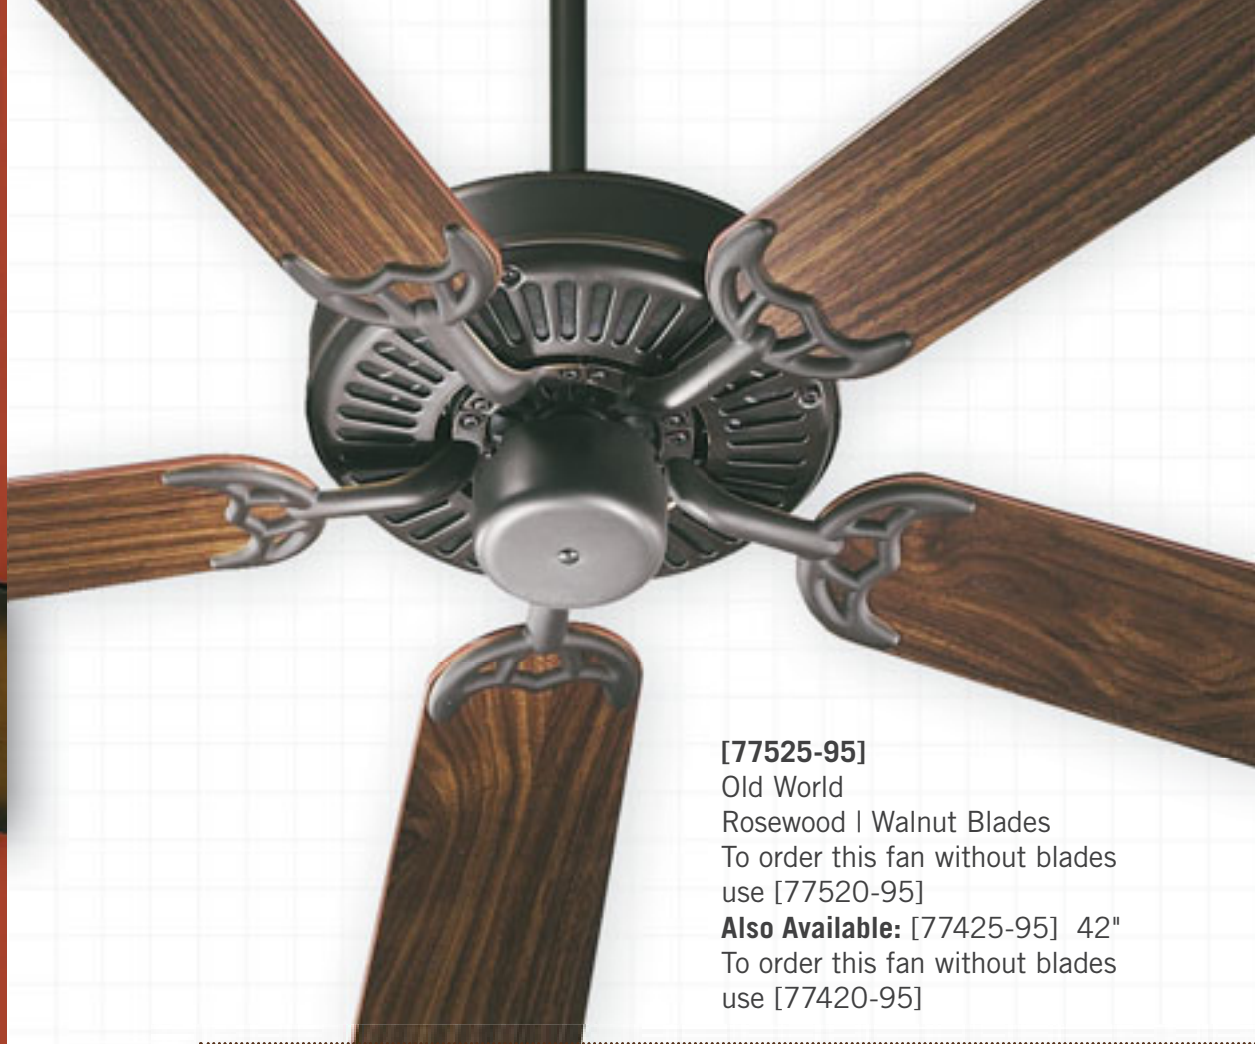

[77525-95]

Old World
Rosewood | Walnut Blades
To order this fan without blades
use [77520-95]

Also Available: [77425-95] 42"
To order this fan without blades
use [77420-95]

FAN HEIGHT

Using 3.5" Downrod (52"/42" models)

- Distance of 11.25"/11"
- Distance of 8.5"/9"

GENERAL SPECS

19 Finish Combinations Available for 52"

6 Finish Combinations Available for 42"

Lifetime Motor Warranty

Five Blades

11.5-Degree Blade Pitch (14-Degree for 42")

80" Lead Wire

3.5" and 6" Downrod Included

MECHANICAL SPECS

153 x 15 Motor Size (153 x 12 Motor Size for 42")

3 Speeds-Reversible

14 Poles

.57/.39/.21 AMPS on H/M/L (.51/.36/.20 for 42")

70/30/9 WATTS on H/M/L (50/28/10 for 42")

180/120/63 RPMS on H/M/L (158/104/56 for 42")

Triple Capacitor

Remote Control Adaptable w/ Manual Reverse
for 42" Model

Detachable Switch Cup

ENERGY SPECS

Energy Information at High Speed 52"/42"

Airflow: 5152/3818 Cubic Feet/Minute

Electricity Use: 69/50 Watts (Excludes Lights)

Airflow Efficiency: 75/76 Cubic Feet/Minute/Watt

HEIGHT CHART

AVAILABLE FINISHES

-2	-4	-6	-8	-15	-22
-26	-33	-44	-58	-59	-65
-67	-86	-88	-92	-95	

BLADE ALTERNATIVES

For 42" use indoor blade type 1-42 - See page 392

For 52" use indoor blade type 1-52 - See page 394