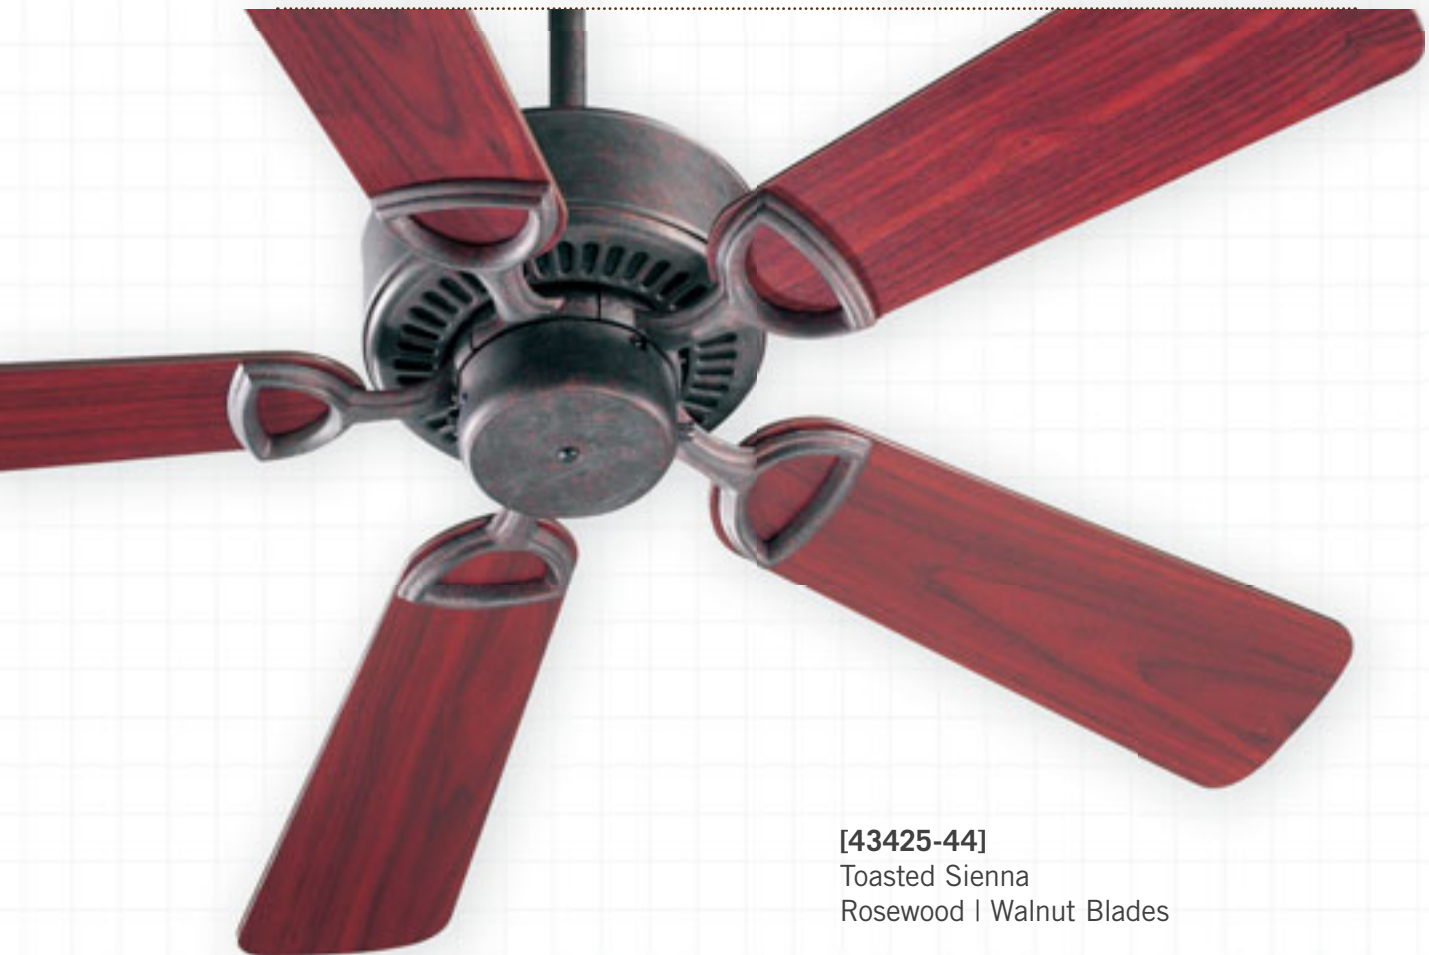

[43425-44]

Toasted Sienna

Rosewood | Walnut Blades