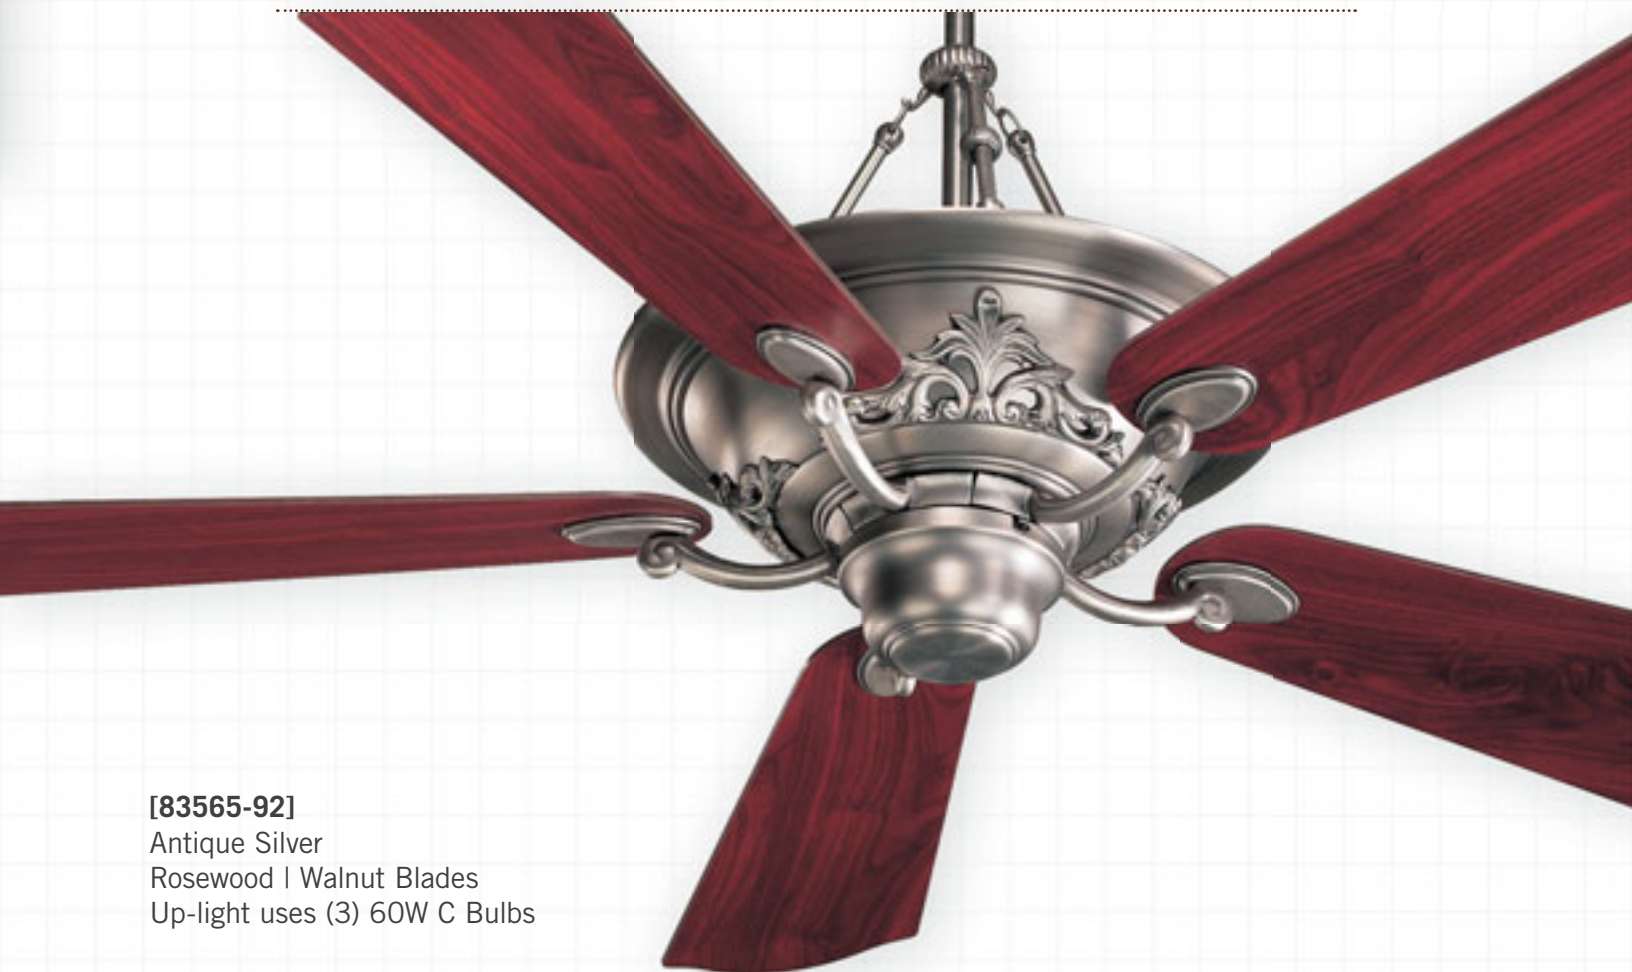

Candelabra

BLADE ALTERNATIVES

Use indoor blade type 5-56 - See page 405

[83565-67]

Antique White

Antique White Blades

Up-light uses (3) 60W C Bulbs

[83565-86]
Oiled Bronze
Oiled Bronze | Walnut Blades
Up-light uses (3) 60W C Bulbs