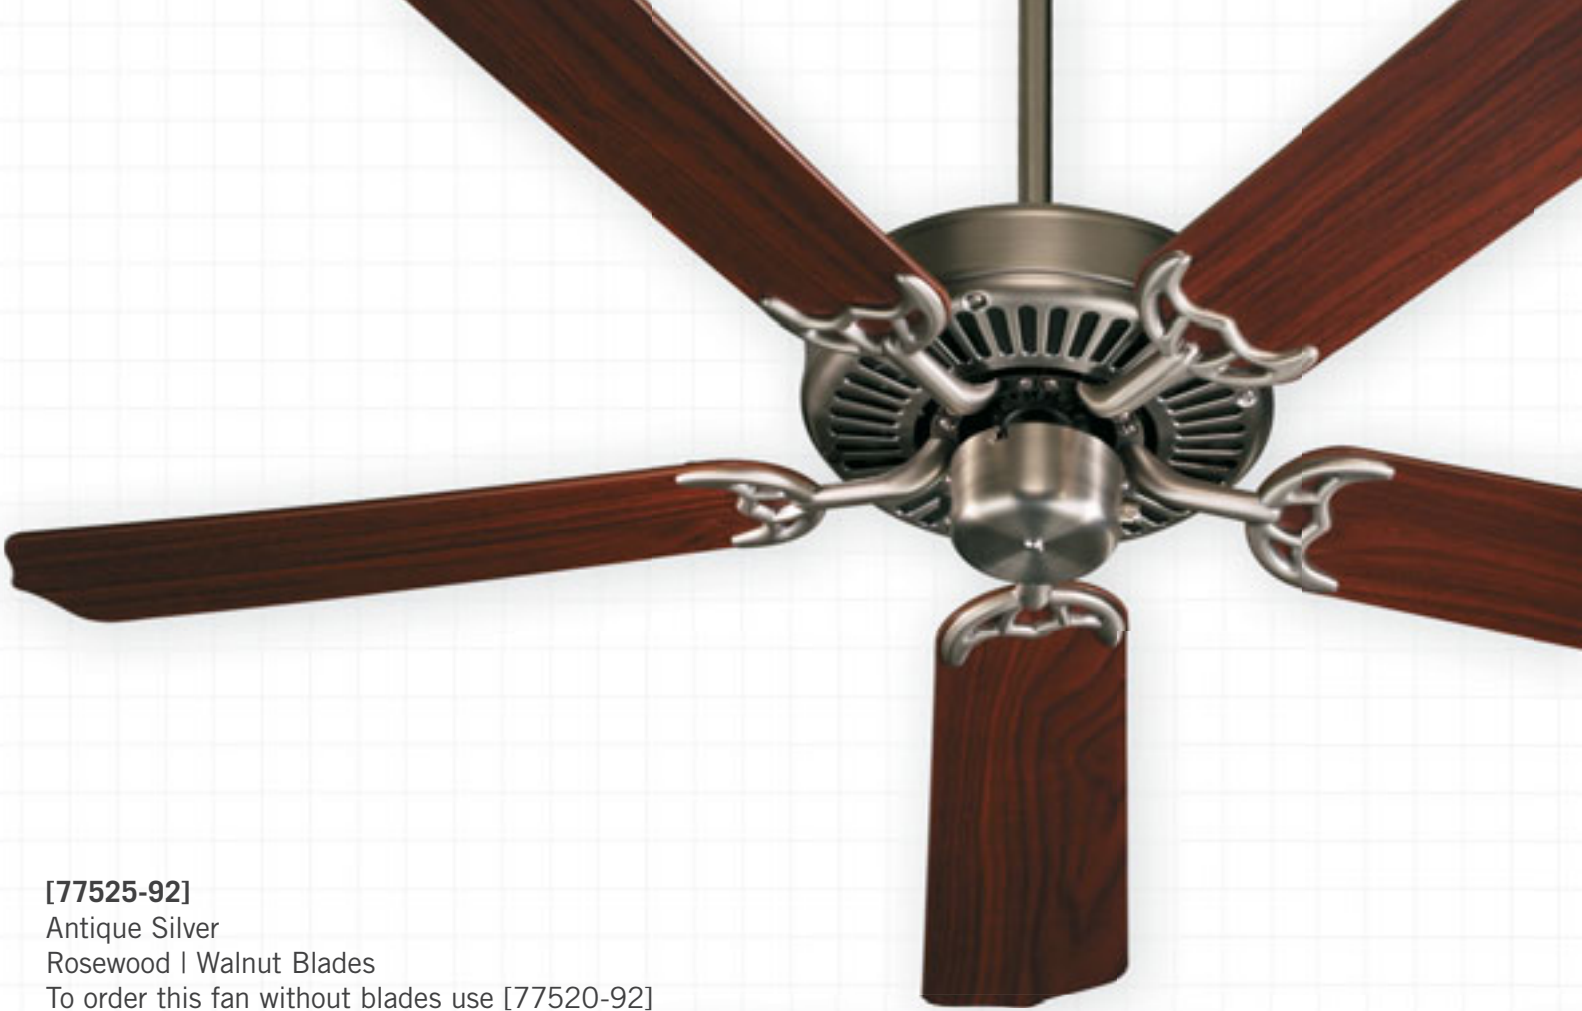

[77525-92]

Antique Silver

Rosewood | Walnut Blades

To order this fan without blades use [77520-92]