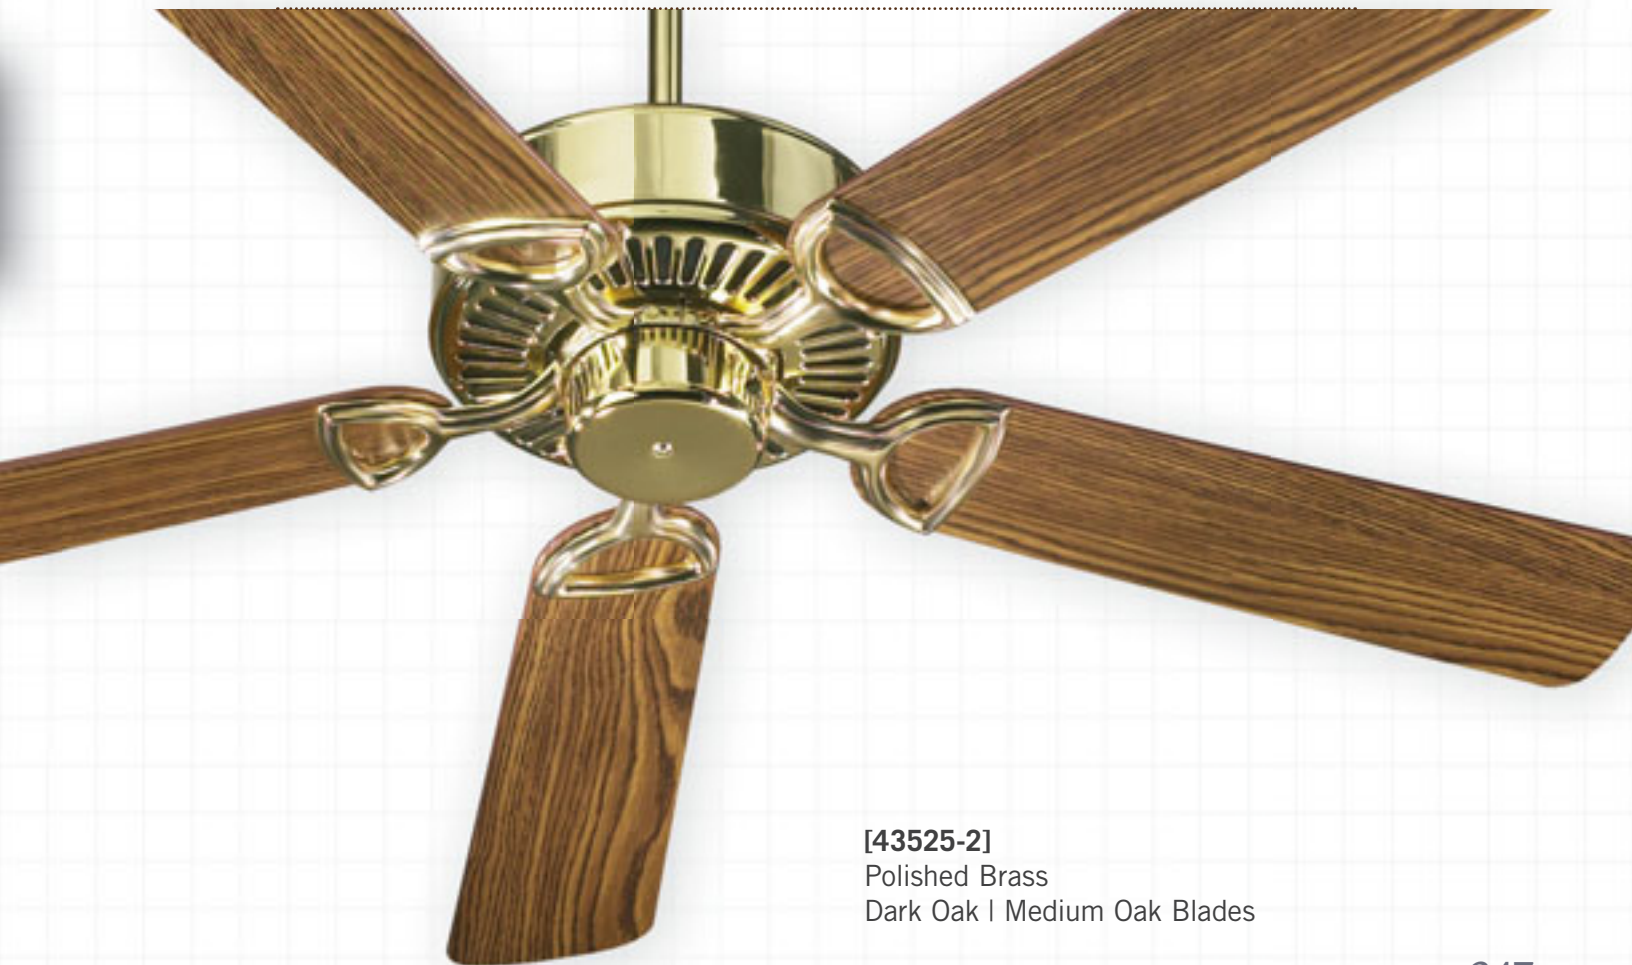

[43525-4]
Antique Brass
Dark Oak | Medium Oak Blades

[43525-6]
Gloss White
White Blades

[43525-2]
Polished Brass
Dark Oak | Medium Oak Blades

MONTICELLO CEILING FAN

Blade Alternative Options Available.

Old world charm and baroque opulence have never been so intertwined. The Monticello series celebrates ornate style with intricately designed blade holders and exceptionally detailed shapes on the decorative housing.