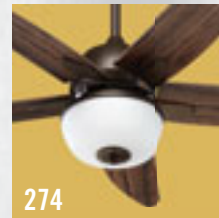

PATIO FAN

VISUAL TABLE OF CONTENTS

CONTEMPORARY DESIGNS

260

262

264

SOFT CONTEMPORARY DESIGNS

266

268

270

272

274

Rockwell

TRADITIONAL DESIGNS

280

282

284

286

288

298

300

302

304

278