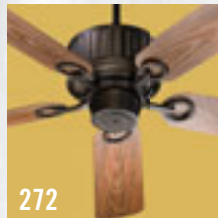

DragonFly 72"

SOFT CONTEMPORARY DESIGNS

266

Hanover

268

Hudson

270

Orbit