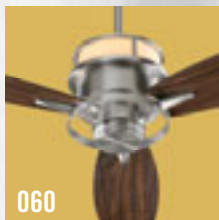

Jubilee

060