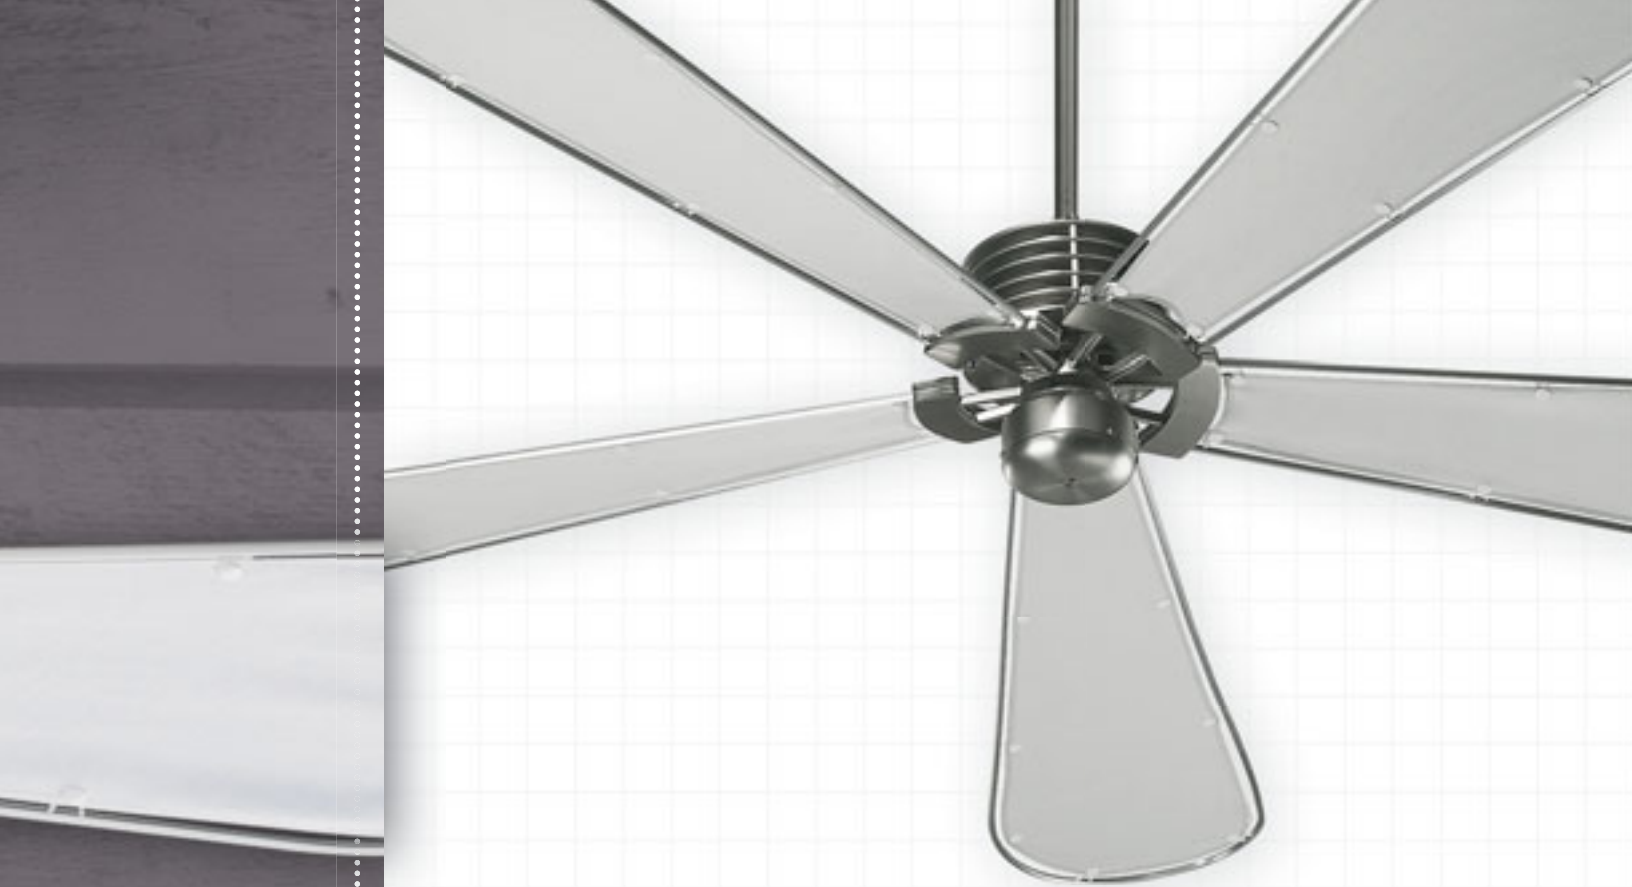

[159725-65]

Satin Nickel

Gray Canvas Water Resistant Blades

FAN HEIGHT

Using 3.5" Downrod

- Distance of 13.5"
- Distance of 10.25"

GENERAL SPECS

2 Finishes Available (Powder Coated)

Lifetime Motor Warranty

Five Water-Resistant Canvas Blades

72" Blade Sweep

12-Degree Blade Pitch

80" Lead Wire

3.5" and 6" Downrod Included

MECHANICAL SPECS

28mm DC Motor

3 Speeds-Reversible

18 Poles

.86/.59/.37 AMPS on H/M/L

100/46/18 WATTS on H/M/L

88/56/37 RPMS on H/M/L

Triple Capacitor

Remote Control Adaptable

UL Damp Listed

ENERGY SPECS

Energy Information at High Speed

Airflow: 4690 Cubic Feet/Minute

Electricity Use: 100 Watts (Excludes Lights)

Airflow Efficiency: 46 Cubic Feet/Minute/Watt

HEIGHT CHART

AVAILABLE FINISHES