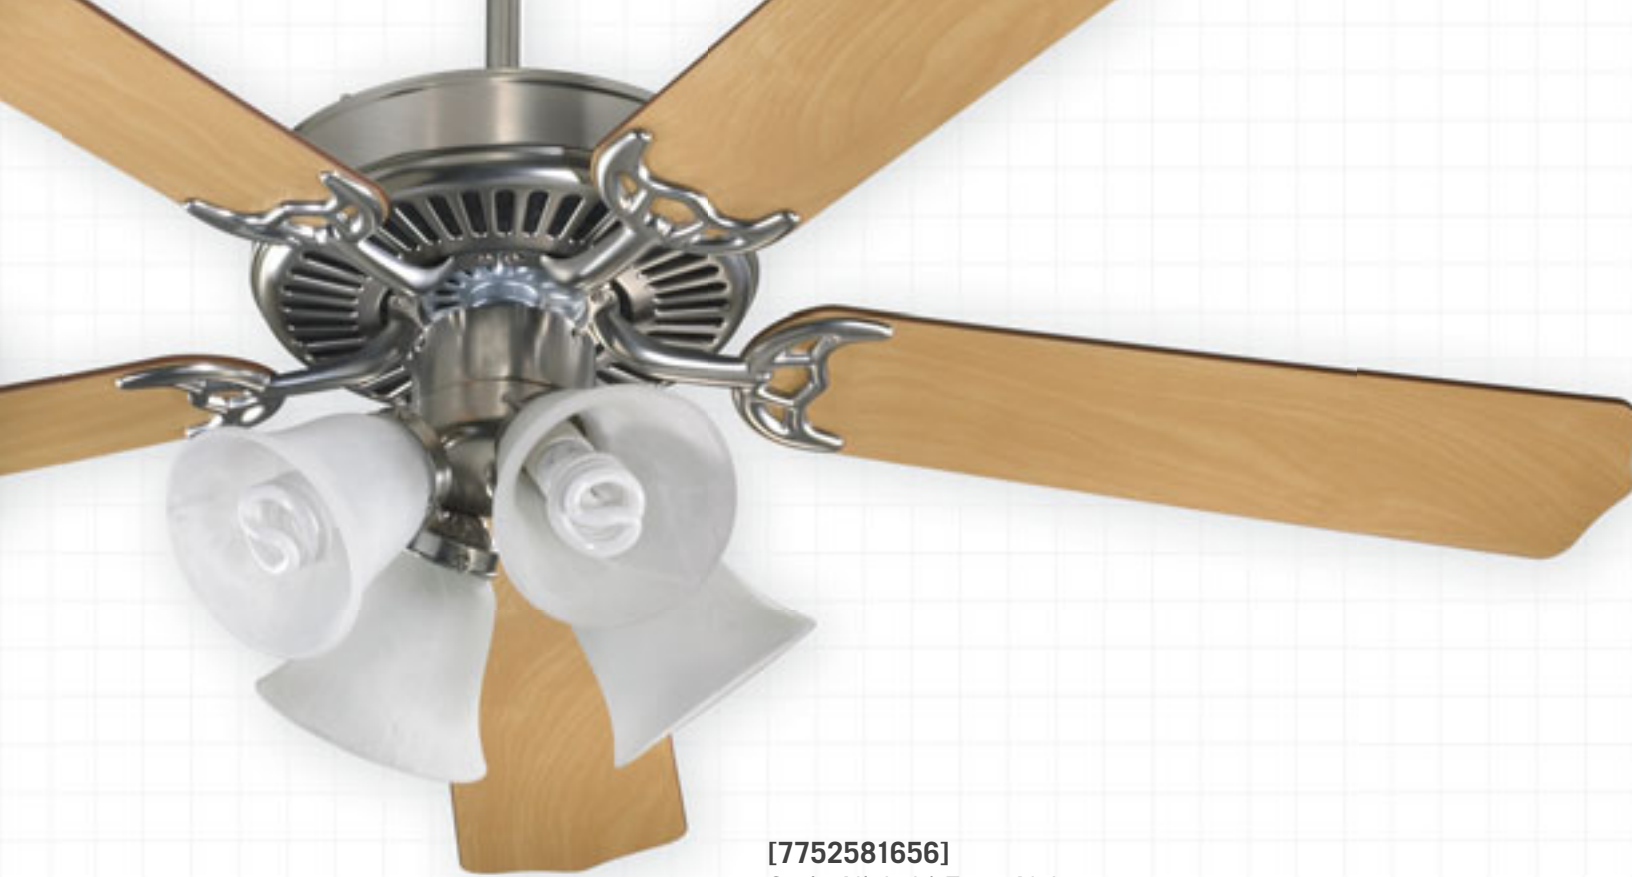

[7752581656]

Satin Nickel | Faux Alabaster

Maple | White Blades

Light Kit uses (4) 13W M Spiral CFL (Included)

To order this fan without blades use [77520-8165]