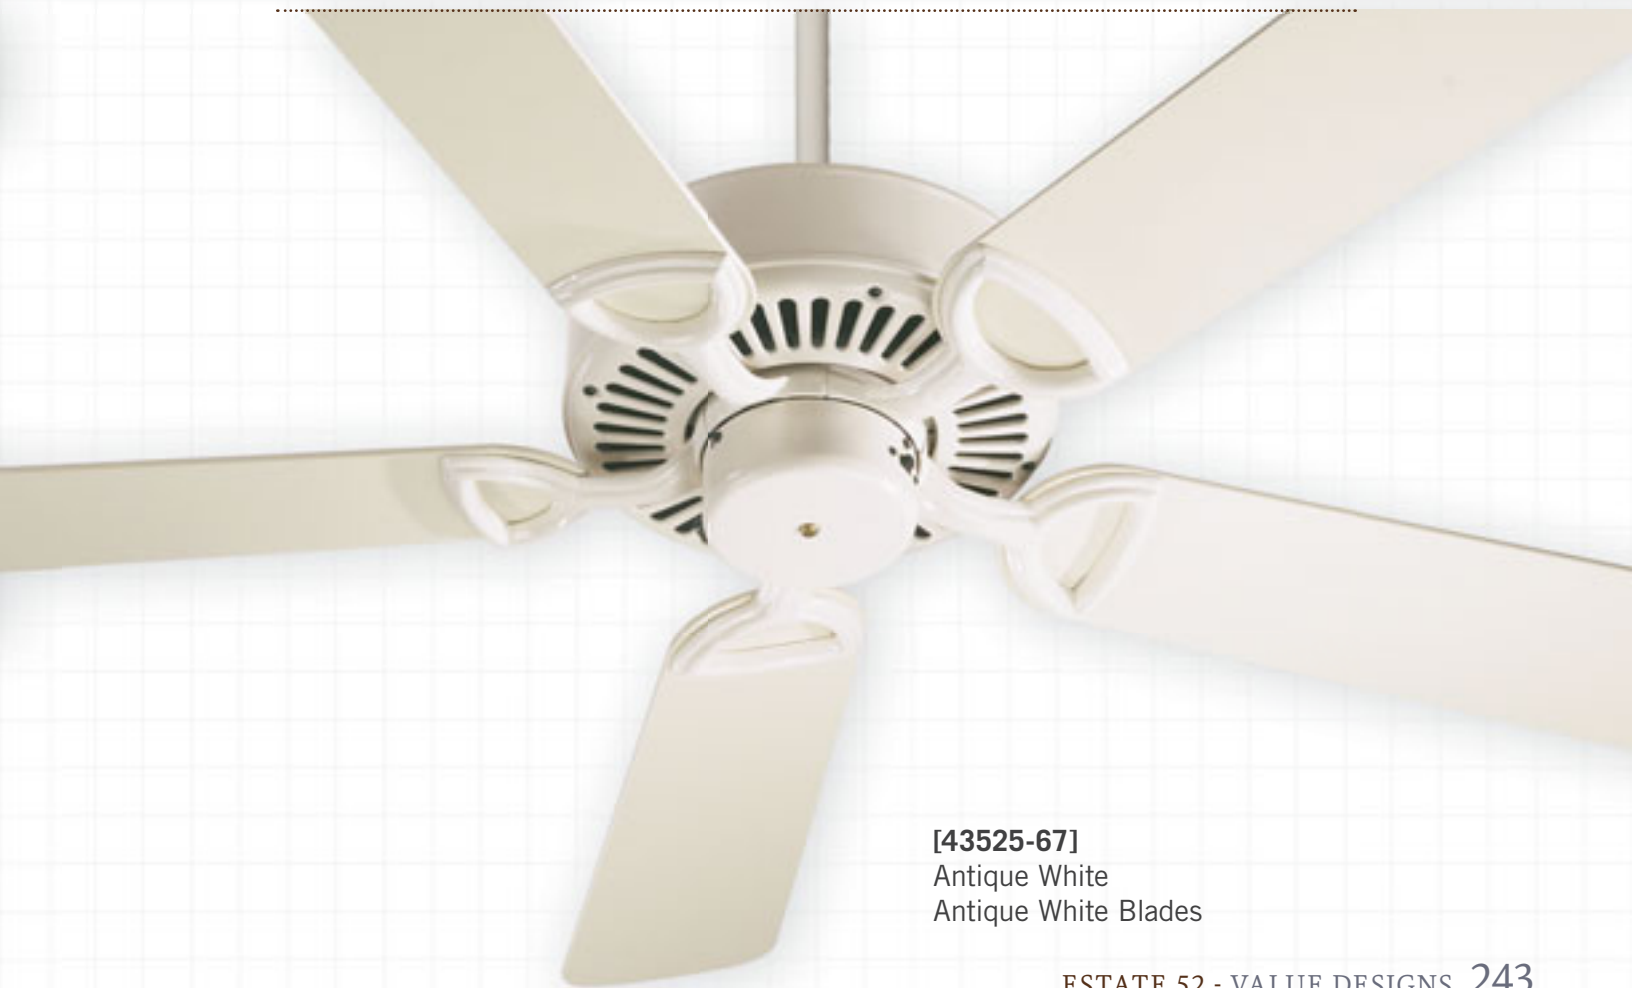

[43525-67]
Antique White
Antique White Blades