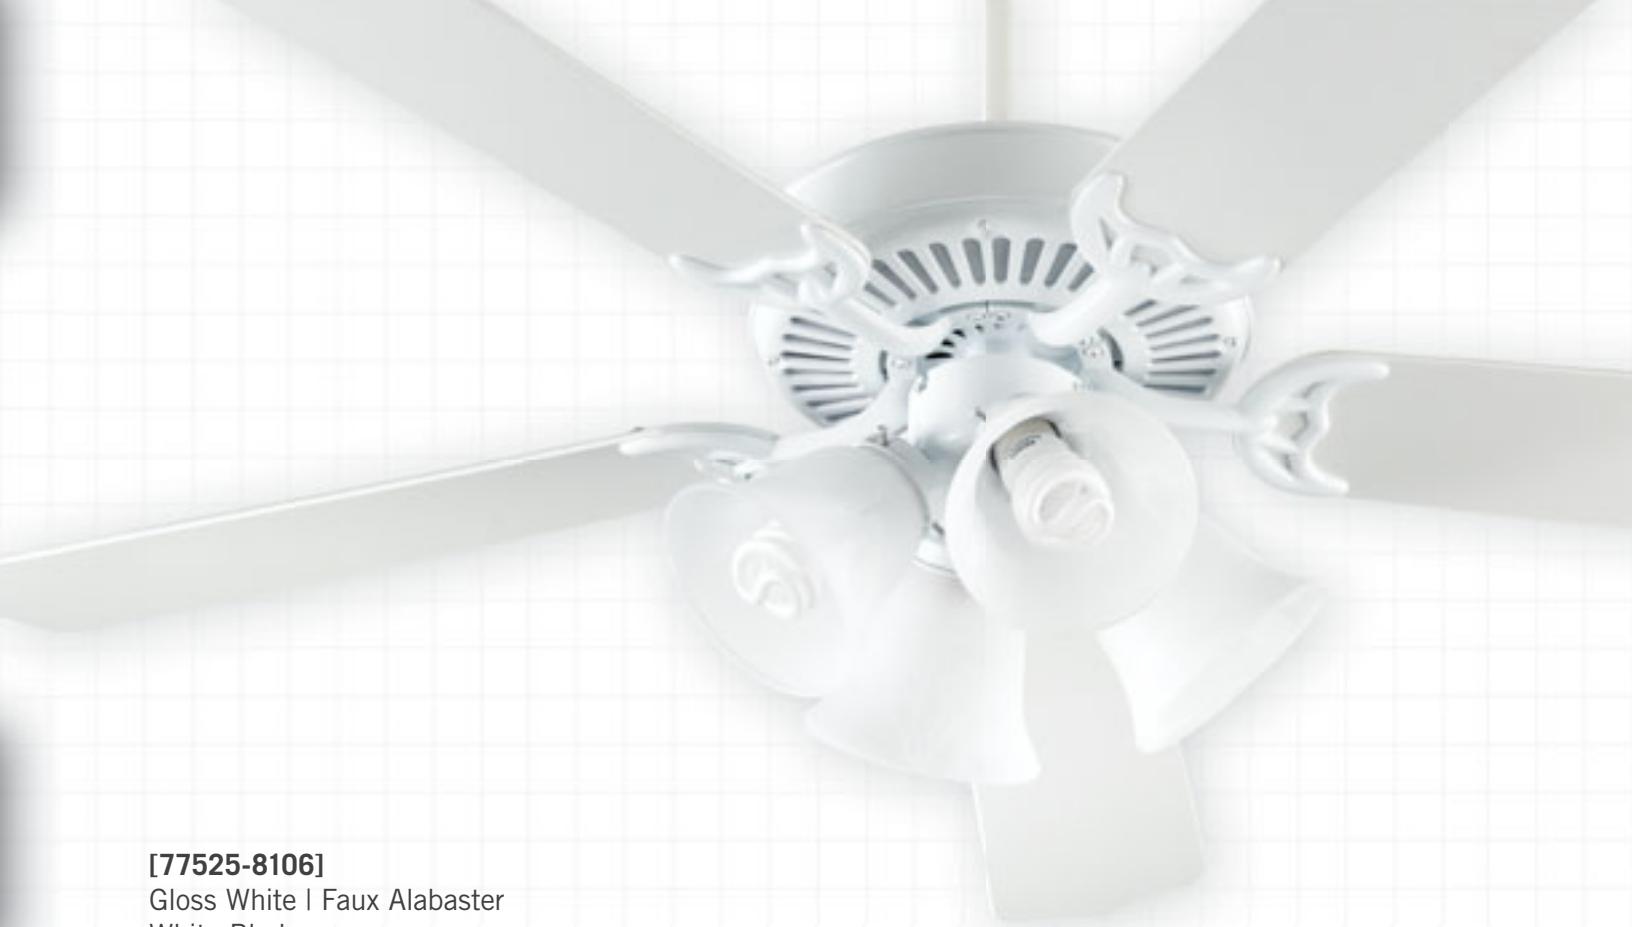

[77525-8106]

Gloss White | Faux Alabaster
White Blades

Light Kit uses (4) 13W M Spiral CFL (Included)
To order this fan without blades use [77520-8106]