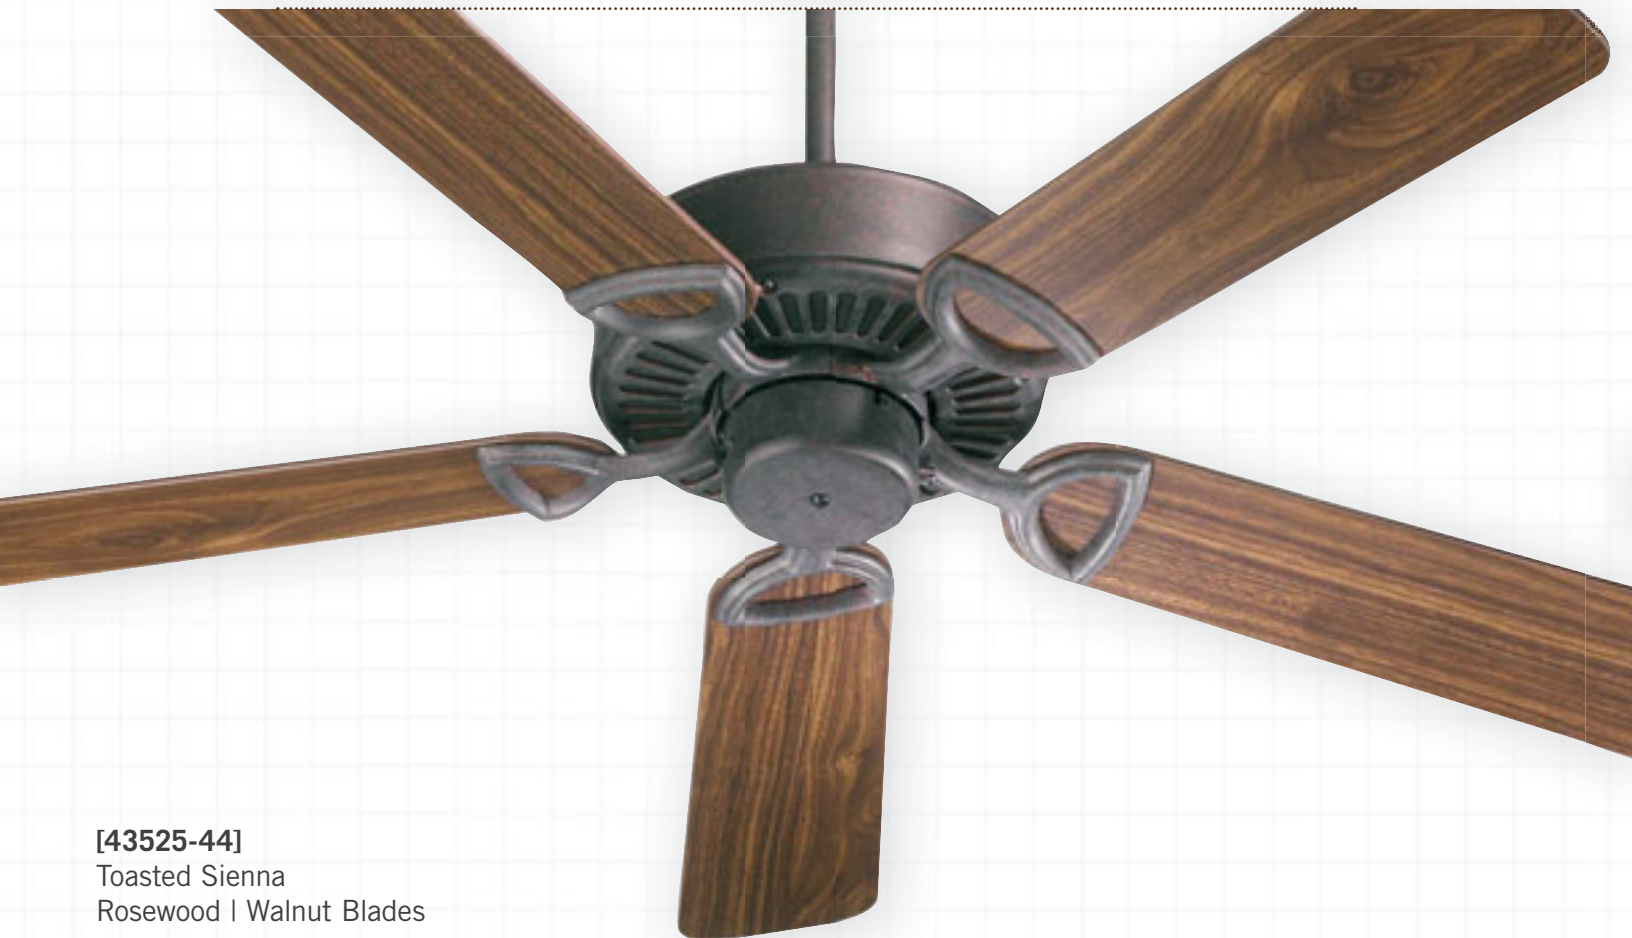

[43525-44]

Toasted Sienna

Rosewood | Walnut Blades