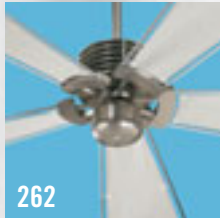

PATIO FAN

VISUAL TABLE OF CONTENTS

CONTEMPORARY DESIGNS

260

Bronx

262

Dragonfly 60"

264