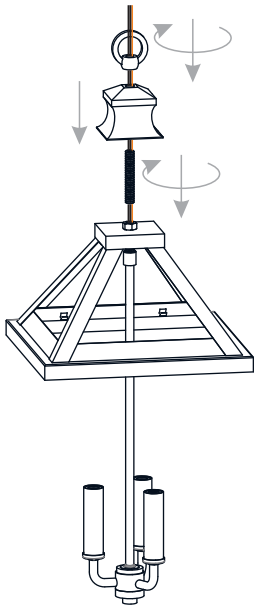

SAFETY INFORMATION

Please read and understand this entire manual before attempting to assemble, install or operate the product.

WARNING

- RISK OF ELECTRIC SHOCK - Before beginning installation, turn off electricity at the circuit breaker box or the main fuse box.
- RISK OF FIRE - Use bulbs specified by the markings and/or labels on the fixture.

PACKAGE CONTENTS

MOUNTING HARDWARE

INSTALLATION

1 Install Bottom Glass Panels

2 Install Top Glass Panels

3 Install Top Cover and Finial

5 Install Cage with Bottom Glass Panels

4 Install Bulbs

Install three correct bulbs referring to fixture markings and/or labels for maximum wattage.

Recommended Bulb Type (not included):

BULB BASE TYPE
Candelabra (E12)

BULB SHAPE
TYPE B
60W

6 Install Crossbar Assembly

7 Install Fixture Chain

OPTIONAL: Adjust Chain as desired, using pliers and soft cloth (neither included).

Suggested chain length for Ceiling height:
 8 feet ceiling: use 7 links of chain and 2 quick links
 9 feet ceiling: use 17 links of chain and 2 quick links
 10 feet ceiling: use 27 links of chain and 2 quick links.