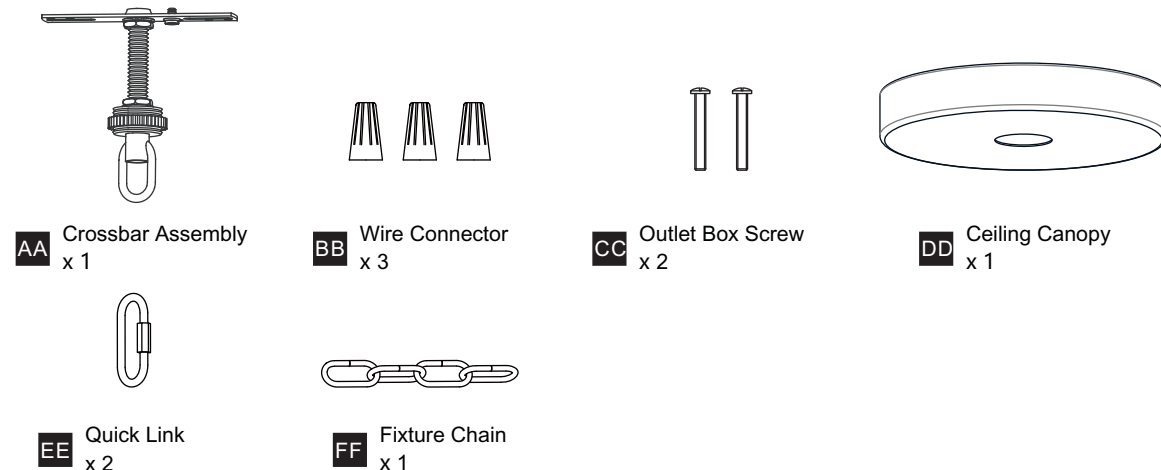

PACKAGE CONTENTS

MOUNTING HARDWARE

INSTALLATION

1 Install Bottom Glass Panels

2 Install Top Glass Panels

3 Install Top Cover and Finial

5 Install Cage with Bottom Glass Panels

4 Install Bulbs

Install three correct bulbs referring to fixture markings and/or labels for maximum wattage.

Recommended Bulb Type (not included):

BULB BASE TYPE
Candelabra (E12)

BULB SHAPE
TYPE B
60W

6 Install Crossbar Assembly