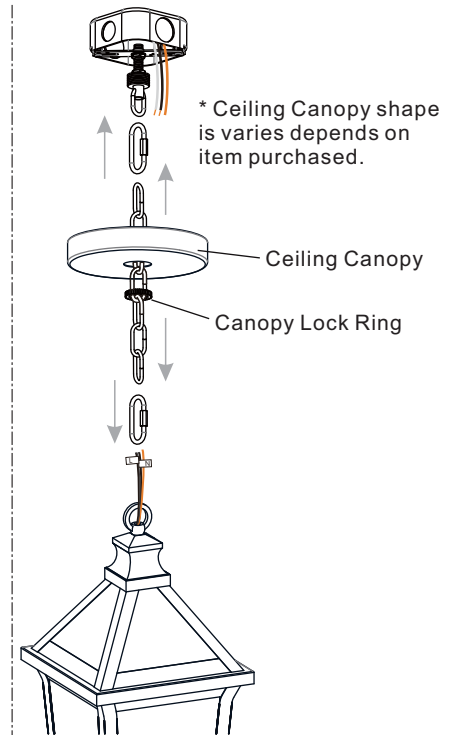

PACKAGE CONTENTS

MOUNTING HARDWARE

INSTALLATION

1 Install Bottom Glass Panels

2 Install Top Glass Panels

3 Install Top Cover and Finial

5 Install Cage with Bottom Glass Panels

4 Install Bulbs

Install three correct bulbs referring to fixture markings and/or labels for maximum wattage.

Recommended Bulb Type (not included):

BULB BASE TYPE
Candelabra (E12)

BULB SHAPE
TYPE B
60W

6 Install Crossbar Assembly

7 Install Fixture Chain

OPTIONAL: Adjust Chain as desired, using pliers and soft cloth (neither included).

Suggested chain length for Ceiling height:
 8 feet ceiling: use 7 links of chain and 2 quick links
 9 feet ceiling: use 17 links of chain and 2 quick links
 10 feet ceiling: use 27 links of chain and 2 quick links.