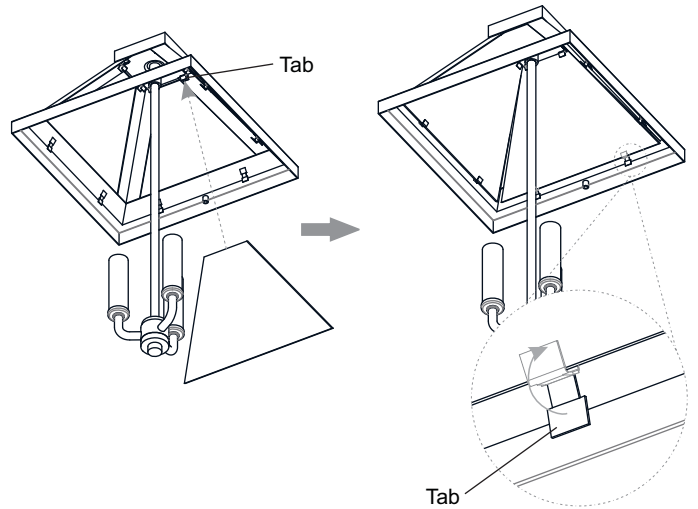

PACKAGE CONTENTS

MOUNTING HARDWARE

INSTALLATION

1 Install Bottom Glass Panels

2 Install Top Glass Panels

3 Install Top Cover and Finial

5 Install Cage with Bottom Glass Panels

4 Install Bulbs

Install three correct bulbs referring to fixture markings and/or labels for maximum wattage.

Recommended Bulb Type (not included):

BULB BASE TYPE
Candelabra (E12)

BULB SHAPE
TYPE B
60W

6 Install Crossbar Assembly