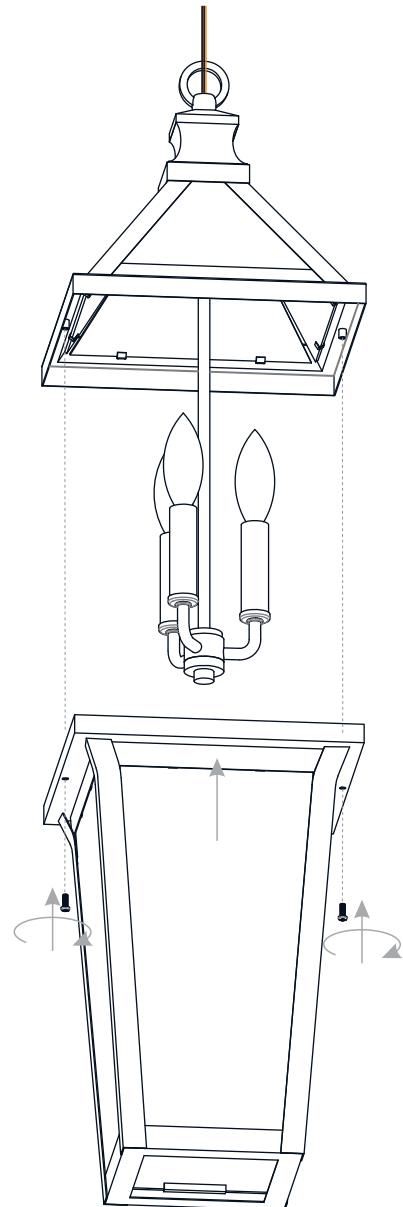

PACKAGE CONTENTS

MOUNTING HARDWARE

INSTALLATION

1 Install Bottom Glass Panels

2 Install Top Glass Panels

3 Install Top Cover and Finial

5 Install Cage with Bottom Glass Panels

4 Install Bulbs

Install three correct bulbs referring to fixture markings and/or labels for maximum wattage.

Recommended Bulb Type (not included):

BULB BASE TYPE
Candelabra (E12)

BULB SHAPE
TYPE B
60W

6 Install Crossbar Assembly