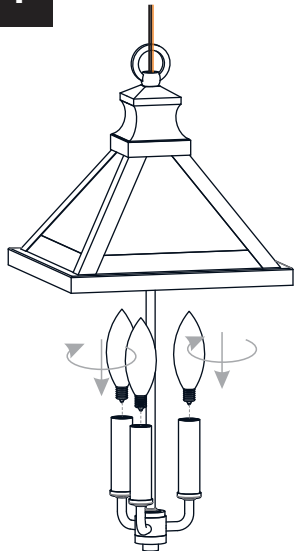

PACKAGE CONTENTS

MOUNTING HARDWARE

INSTALLATION

1 Install Bottom Glass Panels

2 Install Top Glass Panels

3 Install Top Cover and Finial

5 Install Cage with Bottom Glass Panels

4 Install Bulbs

Install three correct bulbs referring to fixture markings and/or labels for maximum wattage.

Recommended Bulb Type (not included):

BULB BASE TYPE
Candelabra (E12)

BULB SHAPE
TYPE B
60W

6 Install Crossbar Assembly