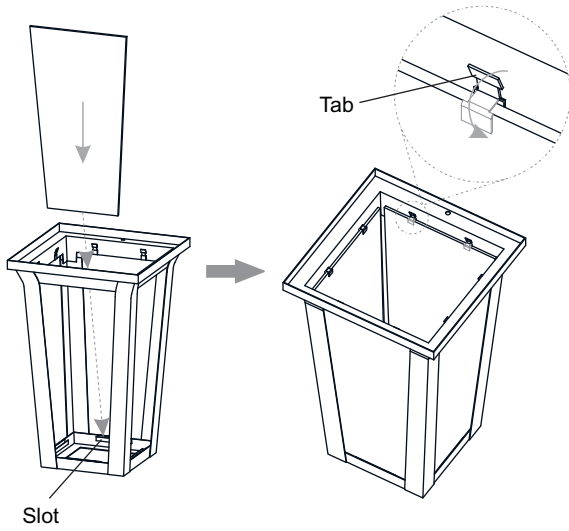

PACKAGE CONTENTS

MOUNTING HARDWARE

INSTALLATION

1 Install Bottom Glass Panels

2 Install Top Glass Panels

3 Install Top Cover and Finial

5 Install Cage with Bottom Glass Panels

4 Install Bulbs

Install three correct bulbs referring to fixture markings and/or labels for maximum wattage.

Recommended Bulb Type (not included):

BULB BASE TYPE
Candelabra (E12)

BULB SHAPE
TYPE B
60W

6 Install Crossbar Assembly