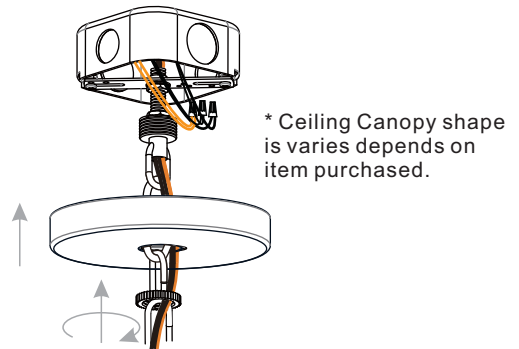

7 Install Fixture Chain

OPTIONAL: Adjust Chain as desired, using pliers and soft cloth (neither included).

Suggested chain length for Ceiling height:
 8 feet ceiling: use 7 links of chain and 2 quick links
 9 feet ceiling: use 17 links of chain and 2 quick links
 10 feet ceiling: use 27 links of chain and 2 quick links.

8 Pull Supply Wires

Pull the supply wires with ground wire through the chain alternate links.

9 Wiring

10 Install Ceiling Canopy

Your installation is now complete! Restore electricity and save this sheet for future reference.