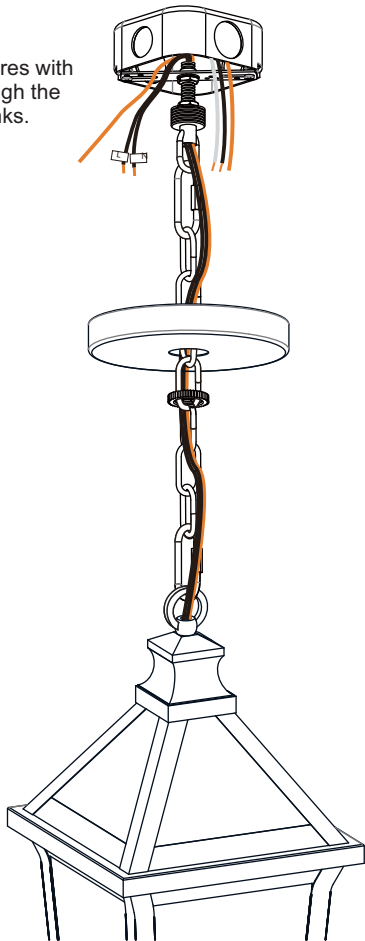

PACKAGE CONTENTS

MOUNTING HARDWARE

INSTALLATION

1 Install Bottom Glass Panels

2 Install Top Glass Panels

3 Install Top Cover and Finial

5 Install Cage with Bottom Glass Panels

4 Install Bulbs

Install three correct bulbs referring to fixture markings and/or labels for maximum wattage.

Recommended Bulb Type (not included):

BULB BASE TYPE
Candelabra (E12)

BULB SHAPE
TYPE B
60W

6 Install Crossbar Assembly

7 Install Fixture Chain

OPTIONAL: Adjust Chain as desired, using pliers and soft cloth (neither included).

Suggested chain length for Ceiling height:
 8 feet ceiling: use 7 links of chain and 2 quick links
 9 feet ceiling: use 17 links of chain and 2 quick links
 10 feet ceiling: use 27 links of chain and 2 quick links.

8 Pull Supply Wires

Pull the supply wires with ground wire through the chain alternate links.

9 Wiring

10 Install Ceiling Canopy

Your installation is now complete! Restore electricity and save this sheet for future reference.