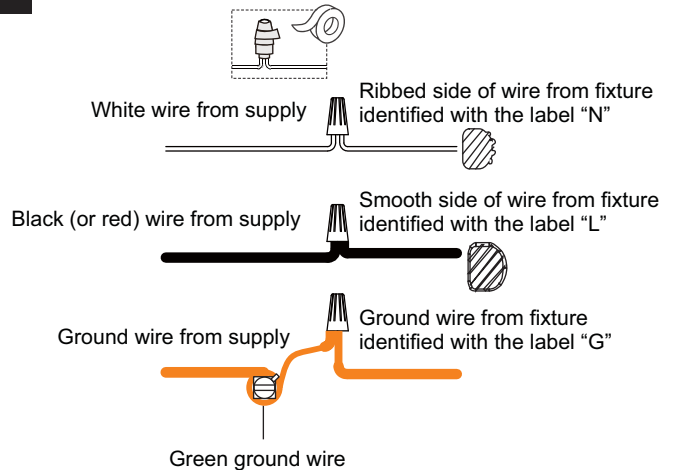

Install three correct bulbs referring to fixture markings and/or labels for maximum wattage.

Recommended Bulb Type (not included):

BULB BASE TYPE
Candelabra (E12)

BULB SHAPE
TYPE B
60W

6 Install Crossbar Assembly

7 Install Fixture Chain

OPTIONAL: Adjust Chain as desired, using pliers and soft cloth (neither included).

Suggested chain length for Ceiling height:
 8 feet ceiling: use 7 links of chain and 2 quick links
 9 feet ceiling: use 17 links of chain and 2 quick links
 10 feet ceiling: use 27 links of chain and 2 quick links.

8 Pull Supply Wires

Pull the supply wires with ground wire through the chain alternate links.

9 Wiring

10 Install Ceiling Canopy

Your installation is now complete! Restore electricity and save this sheet for future reference.