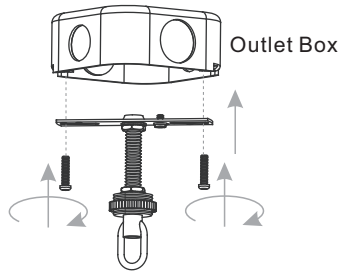

PACKAGE CONTENTS

MOUNTING HARDWARE

INSTALLATION

1 Install Bottom Glass Panels

2 Install Top Glass Panels

3 Install Top Cover and Finial

5 Install Cage with Bottom Glass Panels

4 Install Bulbs

Install three correct bulbs referring to fixture markings and/or labels for maximum wattage.

Recommended Bulb Type (not included):

BULB BASE TYPE
Candelabra (E12)

BULB SHAPE
TYPE B
60W

6 Install Crossbar Assembly

7 Install Fixture Chain

OPTIONAL: Adjust Chain as desired, using pliers and soft cloth (neither included).

Suggested chain length for Ceiling height:
 8 feet ceiling: use 7 links of chain and 2 quick links
 9 feet ceiling: use 17 links of chain and 2 quick links
 10 feet ceiling: use 27 links of chain and 2 quick links.