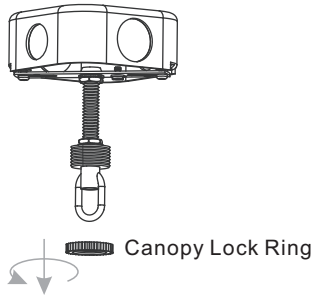

PACKAGE CONTENTS

MOUNTING HARDWARE

INSTALLATION

1 Install Bottom Glass Panels

2 Install Top Glass Panels

3 Install Top Cover and Finial

5 Install Cage with Bottom Glass Panels

4 Install Bulbs

Install three correct bulbs referring to fixture markings and/or labels for maximum wattage.

Recommended Bulb Type (not included):

BULB BASE TYPE
Candelabra (E12)

BULB SHAPE
TYPE B
60W

6 Install Crossbar Assembly

7 Install Fixture Chain

OPTIONAL: Adjust Chain as desired, using pliers and soft cloth (neither included).

Suggested chain length for Ceiling height:
 8 feet ceiling: use 7 links of chain and 2 quick links
 9 feet ceiling: use 17 links of chain and 2 quick links
 10 feet ceiling: use 27 links of chain and 2 quick links.