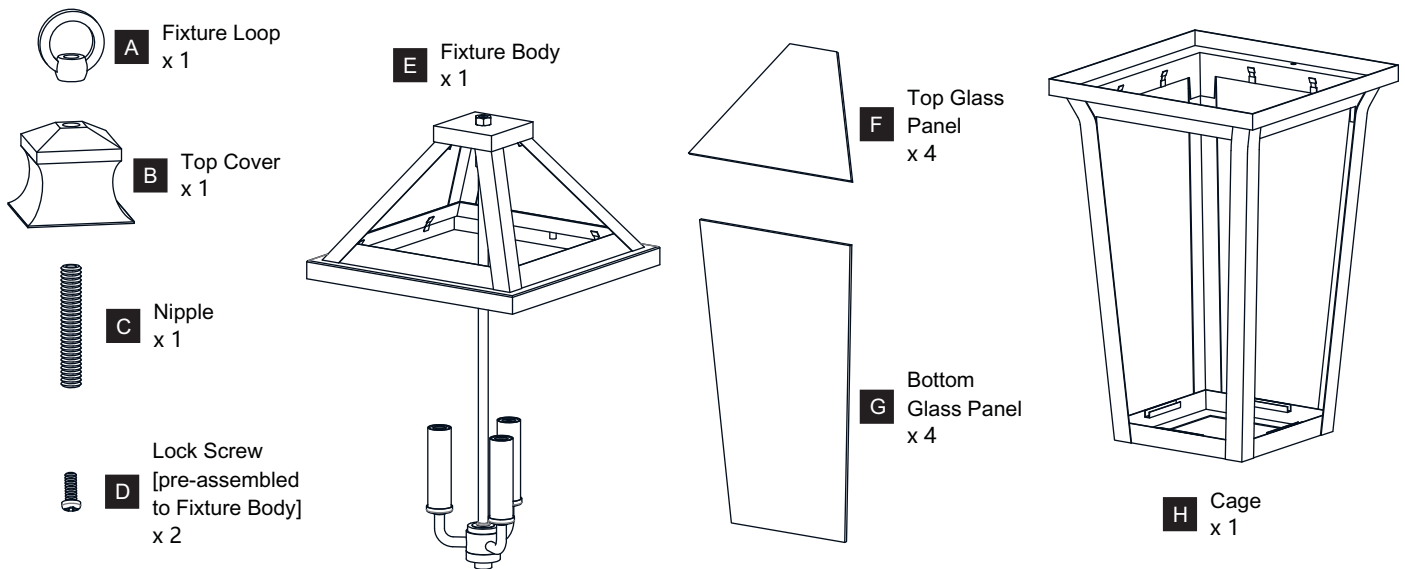

PACKAGE CONTENTS

MOUNTING HARDWARE

INSTALLATION

1 Install Bottom Glass Panels

2 Install Top Glass Panels

3 Install Top Cover and Finial

5 Install Cage with Bottom Glass Panels

4 Install Bulbs

Install three correct bulbs referring to fixture markings and/or labels for maximum wattage.

Recommended Bulb Type (not included):

BULB BASE TYPE
Candelabra (E12)

BULB SHAPE
TYPE B
60W

6 Install Crossbar Assembly