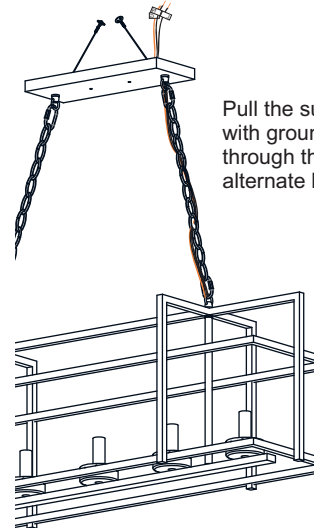

PACKAGE CONTENTS

A Ceiling Canopy
x 1

B Glass Shade
x 5

C Fixture Body
x 1

MOUNTING HARDWARE

AA Crossbar Assembly
x 1

BB Wire Connector
x 3

CC Outlet Box Screw
x 2

DD Quick Link
x 4

EE Fixture Chain
x 2

INSTALLATION

1 Install Fixture Chains

OPTIONAL: Adjust Chain as desired, using pliers and soft cloth (neither included).

Suggested chain length for Ceiling height:
8 feet ceiling: use 9 links of chain and 2 quick links
9 feet ceiling: use 19 links of chain and 2 quick links
10 feet ceiling: use 29 links of chain and 2 quick links.

2 Pull Supply Wires

Pull the supply wires with ground wire through the chain alternate links.

3 Install Crossbar Assembly

Outlet Box

4 Install Lanyards

Button Stop

Lanyard

Lanyard