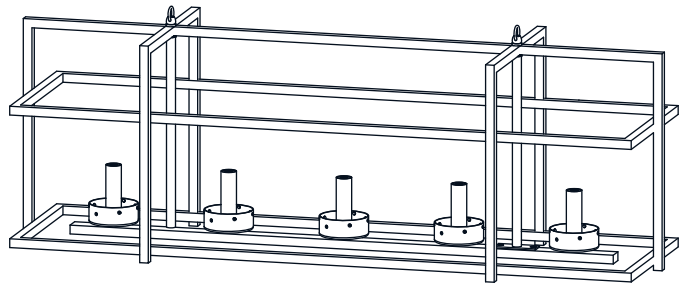

PACKAGE CONTENTS

A Ceiling Canopy
x 1

B Glass Shade
x 5

C Fixture Body
x 1

MOUNTING HARDWARE

AA Crossbar Assembly
x 1

BB Wire Connector
x 3

CC Outlet Box Screw
x 2