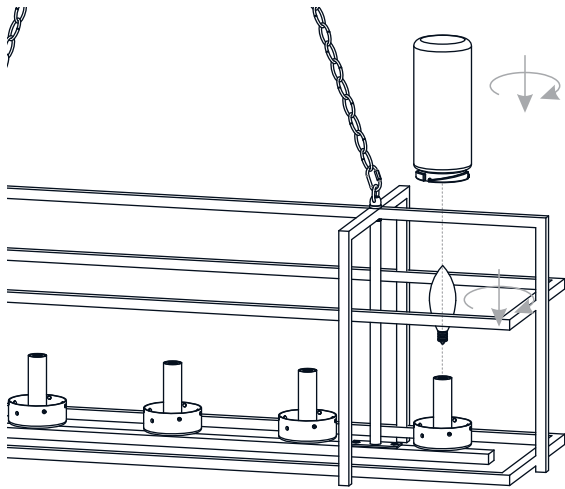

PACKAGE CONTENTS

A Ceiling Canopy
x 1

B Glass Shade
x 5

C Fixture Body
x 1

MOUNTING HARDWARE

AA Crossbar Assembly
x 1

BB Wire Connector
x 3

CC Outlet Box Screw
x 2

DD Quick Link
x 4

EE Fixture Chain
x 2

INSTALLATION

1 Install Fixture Chains

OPTIONAL: Adjust Chain as desired, using pliers and soft cloth (neither included).

Suggested chain length for Ceiling height:
8 feet ceiling: use 9 links of chain and 2 quick links
9 feet ceiling: use 19 links of chain and 2 quick links
10 feet ceiling: use 29 links of chain and 2 quick links.

2 Pull Supply Wires

Pull the supply wires with ground wire through the chain alternate links.

3 Install Crossbar Assembly

Outlet Box

4 Install Lanyards

Button Stop

Lanyard

Lanyard

5 Wiring

6 Install Ceiling Canopy

7 Install Shades and Bulbs

Install five correct bulbs referring to fixture markings and/or labels for maximum wattage.

**Recommended Bulb Type
(not included):**

Your installation is now complete! Restore electricity and save this sheet for future reference.