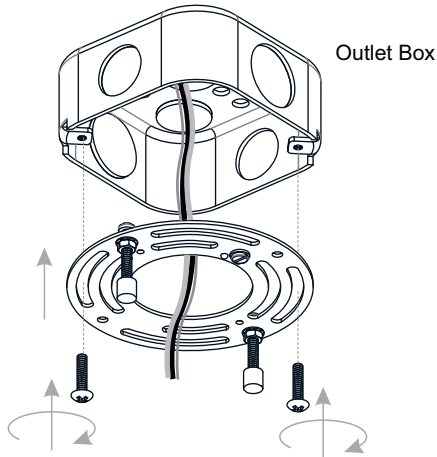

PACKAGE CONTENTS

A Ceiling Canopy
x 1

B Glass Shade
x 5

C Fixture Body
x 1

MOUNTING HARDWARE

AA Crossbar Assembly
x 1

BB Wire Connector
x 3

CC Outlet Box Screw
x 2

DD Quick Link
x 4

EE Fixture Chain
x 2

INSTALLATION

1 Install Fixture Chains

OPTIONAL: Adjust Chain as desired, using pliers and soft cloth (neither included).

Suggested chain length for Ceiling height:
8 feet ceiling: use 9 links of chain and 2 quick links
9 feet ceiling: use 19 links of chain and 2 quick links
10 feet ceiling: use 29 links of chain and 2 quick links.

2 Pull Supply Wires

Pull the supply wires with ground wire through the chain alternate links.

3 Install Crossbar Assembly

Outlet Box

4 Install Lanyards

Button Stop

Lanyard

Lanyard