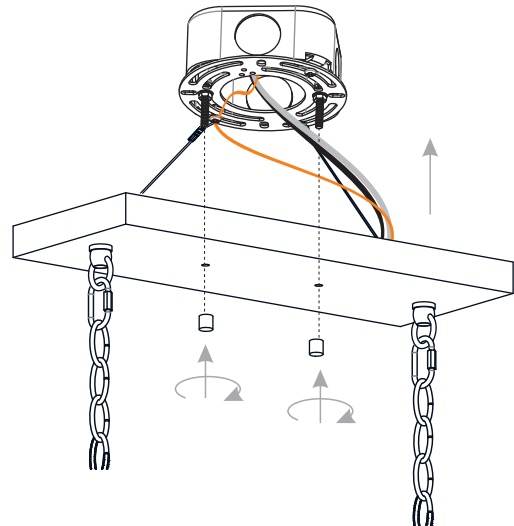

PACKAGE CONTENTS

A Ceiling Canopy
x 1

B Glass Shade
x 5

C Fixture Body
x 1

MOUNTING HARDWARE

AA Crossbar Assembly
x 1

BB Wire Connector
x 3

CC Outlet Box Screw
x 2

DD Quick Link
x 4

EE Fixture Chain
x 2

INSTALLATION

1 Install Fixture Chains

OPTIONAL: Adjust Chain as desired, using pliers and soft cloth (neither included).

Suggested chain length for Ceiling height:
8 feet ceiling: use 9 links of chain and 2 quick links
9 feet ceiling: use 19 links of chain and 2 quick links
10 feet ceiling: use 29 links of chain and 2 quick links.

2 Pull Supply Wires

Pull the supply wires with ground wire through the chain alternate links.

3 Install Crossbar Assembly

Outlet Box

4 Install Lanyards

Button Stop

Lanyard

Lanyard

5 Wiring

6 Install Ceiling Canopy

7 Install Shades and Bulbs

Install five correct bulbs referring to fixture markings and/or labels for maximum wattage.

**Recommended Bulb Type
(not included):**

Your installation is now complete! Restore electricity and save this sheet for future reference.