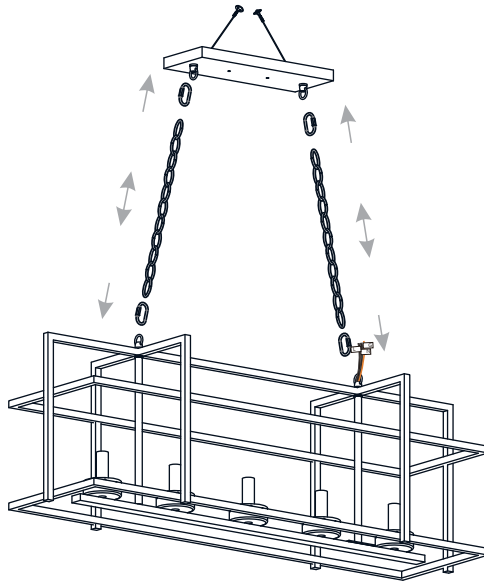

PACKAGE CONTENTS

A Ceiling Canopy
x 1

B Glass Shade
x 5

C Fixture Body
x 1

MOUNTING HARDWARE

AA Crossbar Assembly
x 1

BB Wire Connector
x 3

CC Outlet Box Screw
x 2

DD Quick Link
x 4

EE Fixture Chain
x 2

INSTALLATION

1 Install Fixture Chains

OPTIONAL: Adjust Chain as desired, using pliers and soft cloth (neither included).

Suggested chain length for Ceiling height:
8 feet ceiling: use 9 links of chain and 2 quick links
9 feet ceiling: use 19 links of chain and 2 quick links
10 feet ceiling: use 29 links of chain and 2 quick links.

2 Pull Supply Wires

Pull the supply wires with ground wire through the chain alternate links.

3 Install Crossbar Assembly

Outlet Box

4 Install Lanyards

Button Stop

Lanyard

Lanyard