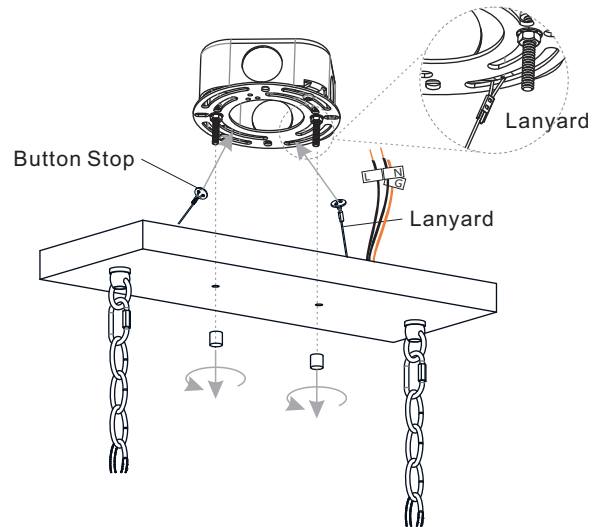

PACKAGE CONTENTS

A Ceiling Canopy
x 1

B Glass Shade
x 5

C Fixture Body
x 1

MOUNTING HARDWARE

AA Crossbar Assembly
x 1

BB Wire Connector
x 3

CC Outlet Box Screw
x 2

DD Quick Link
x 4

EE Fixture Chain
x 2

INSTALLATION

1 Install Fixture Chains

OPTIONAL: Adjust Chain as desired, using pliers and soft cloth (neither included).

Suggested chain length for Ceiling height:
8 feet ceiling: use 9 links of chain and 2 quick links
9 feet ceiling: use 19 links of chain and 2 quick links
10 feet ceiling: use 29 links of chain and 2 quick links.

2 Pull Supply Wires

Pull the supply wires with ground wire through the chain alternate links.

3 Install Crossbar Assembly

Outlet Box

4 Install Lanyards

Button Stop

Lanyard

Lanyard

5 Wiring

6 Install Ceiling Canopy

7 Install Shades and Bulbs

Install five correct bulbs referring to fixture markings and/or labels for maximum wattage.

**Recommended Bulb Type
(not included):**

Your installation is now complete! Restore electricity and save this sheet for future reference.