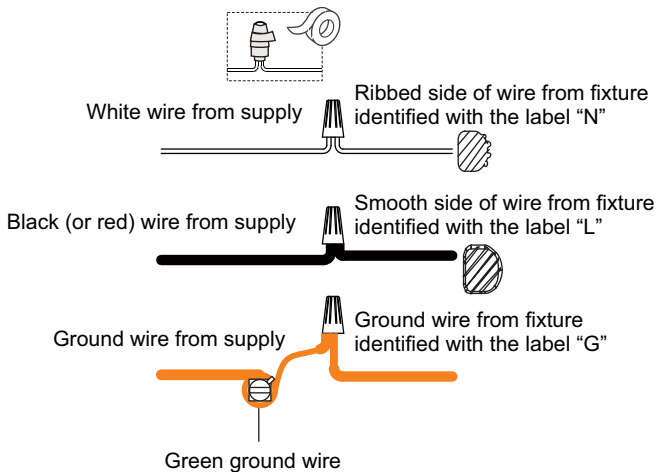

DD Quick Link
x 4

EE Fixture Chain
x 2

INSTALLATION

1 Install Fixture Chains

OPTIONAL: Adjust Chain as desired, using pliers and soft cloth (neither included).

Suggested chain length for Ceiling height:
8 feet ceiling: use 9 links of chain and 2 quick links
9 feet ceiling: use 19 links of chain and 2 quick links
10 feet ceiling: use 29 links of chain and 2 quick links.

2 Pull Supply Wires

Pull the supply wires with ground wire through the chain alternate links.

3 Install Crossbar Assembly

Outlet Box

4 Install Lanyards

Button Stop

Lanyard

Lanyard

5 Wiring

6 Install Ceiling Canopy

7 Install Shades and Bulbs

Install five correct bulbs referring to fixture markings and/or labels for maximum wattage.

**Recommended Bulb Type
(not included):**

Your installation is now complete! Restore electricity and save this sheet for future reference.