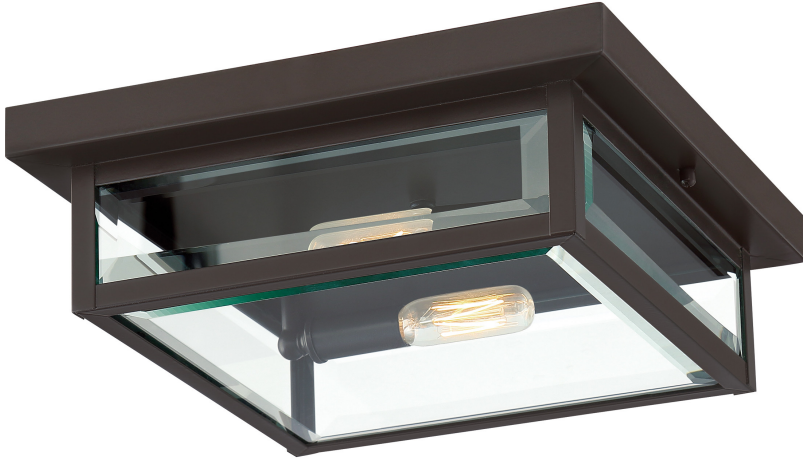

WVR1312WT

Westover Flush Mount
Western Bronze

QUOIZEL
LIGHTING

DIMENSIONS

Dimensions: 12" W x 4" H x 12" D

Canopy Dimensions: 12.00"W x 1.00"D

Weight: 6.60 lbs

DETAILS

Material: Steel

Glass/Shade Description: Clear Beveled

Glass - Glass - Beveled

Remote Included: No

LAMPING

Light Source: Incandescent

Bulb Included: No

Bulb Type: Candelabra Base