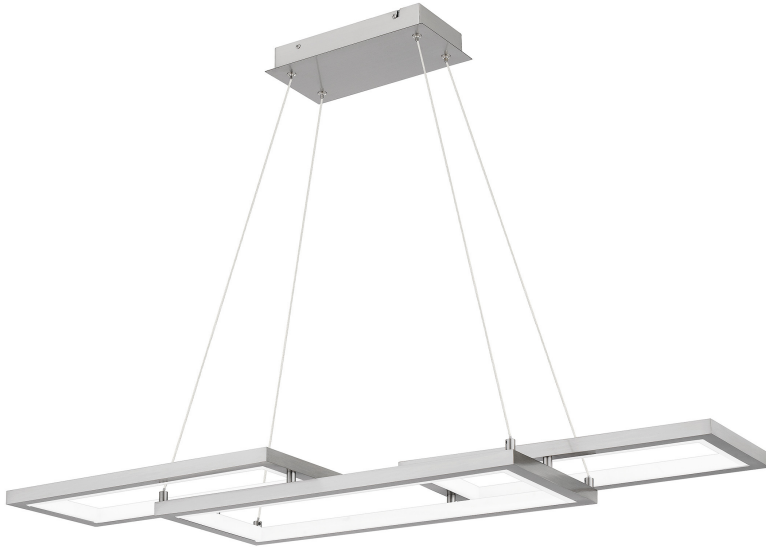

PCMSA139BN
Mesa Island Light
Brushed Nickel

QUOIZEL
LIGHTING

DIMENSIONS

Dimensions: 39.5" W x 2.25" H x 14.75" D

Overall Height: 100"

Canopy Dimensions: 4.75"W x 1.50"D

Weight: 6.16 lbs

DETAILS

Material: Aluminum

LAMPING

Light Source: LED

Bulb Included: No

Bulb Type: LED

PHOTOMETRICS

LED

Lumens: 4494

Color Rendering: 90

ELECTRICAL

Dimmable: No

Voltage: 120v

Wire Length: 0.5'

INSTALLATION

ADA: No

Location Rating: Damp