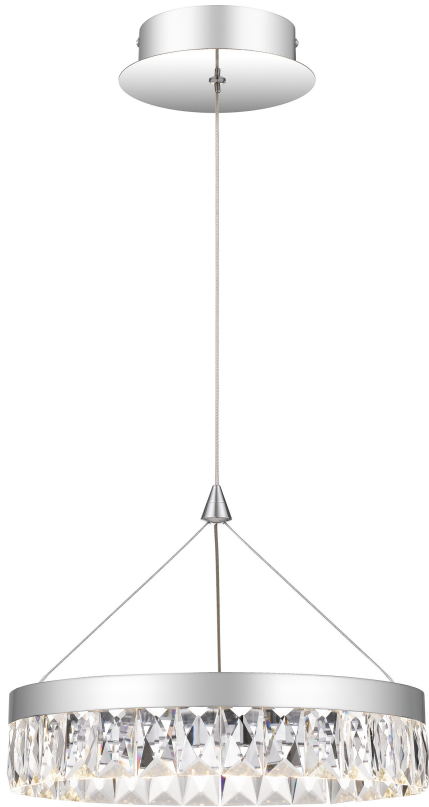

PCE01513C

Encore Mini Pendant
Polished Chrome
Encore

QUOIZEL®

DIMENSIONS

Dimensions: 12.75" W x 8.5" H x 12.75" D

Overall Height: 99.5"

Canopy Dimensions: 5.00" Dia.

Chain/Downrod Length: 8'

Weight: 3.96 lbs

Dimensional Weight: 7.00 lbs.

DETAILS

Material: Steel-Crystal

LAMPING

Light Source: Integrated LED

PHOTOMETRICS

LED

Lumens: 1000

Color Rendering: 90

Color Temperature: Warm(3000K)

ELECTRICAL

Dimmable: Yes

Voltage: 120v

Wire Length: 8'

INSTALLATION