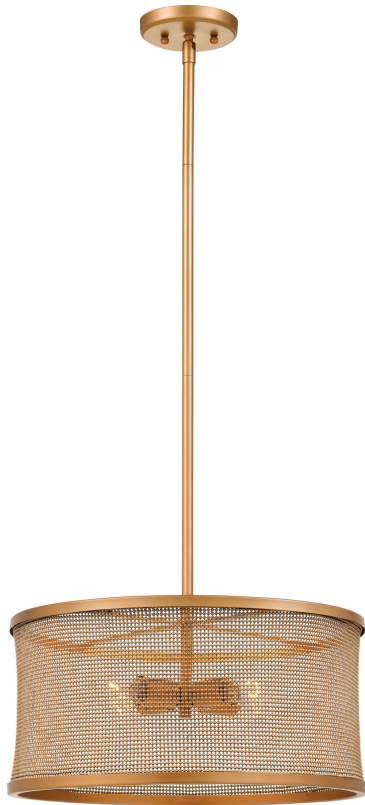

CKTP2819AC

Troupe Pendant
Aged Copper
Troupe

QUOIZEL.

DIMENSIONS

Dimensions: 19" W x 10" H x 19" D

Overall Height: 49"

Backplate Dimensions:

Canopy Dimensions: 5.50"W

Chain/Downrod Length: 2 (0.63"D x 6") and 2 (0.63"D x 12")

Down Rods

Weight: 6.60 lbs

Dimensional Weight: 23.00 lbs.

DETAILS

Material: STEEL

LAMPING

Light Source: Incandescent

Bulb Included: No

Bulb Type: Medium Base

Bulb Quantity: 4

Watts per Bulb: 100

ELECTRICAL

Dimmable: Yes

Voltage: 120v

Wire Length: 8'