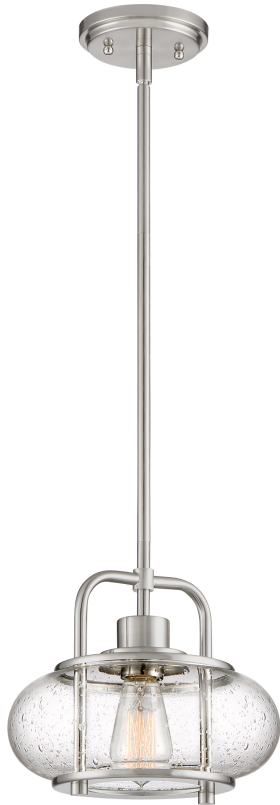

## TRG1510BN

Trilogy Mini Pendant  
Brushed Nickel

QUOIZEL  
LIGHTING

### DIMENSIONS

Dimensions: 10.00" W x 9.50" H x 10.00" D

Overall Height: 48.5'

Canopy Dimensions: 5.00"W x 5.00"D

Chain/Downrod Length: 2 (0.5"D x 6") and 2 (0.5"D x 12")  
Down Rods

Weight: 4.20 lbs

### DETAILS

Material: STEEL

Glass/Shade Description: Clear Seedy Glass -  
Glass - Seeded

### ELECTRICAL

Dimmable: Yes

Voltage: 120v

Wire Length: 8'