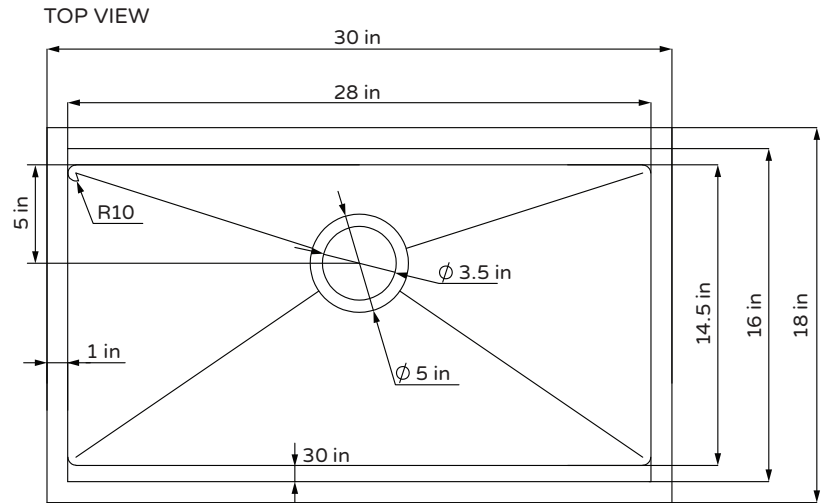

Santa Cruz Sinks

Model # SCS-3018SB-SSB, SCS-3018SB-GMB

Specification Sheet

TECHNICAL INFORMATION

- Installation: Undermounted
- Color: Stainless Steel Brushed, Gun Metal Black
- Drain Location: Middle

PRODUCT FEATURES

- Easy installation
- Made of industrial grade stainless steel
- Durable enough to withstand heavy and daily use
- Drain, produce basket and cutting board attachments included

NOTES

- Measure your actual product for rough-in details
- Install this product according to the installation instructions

WARRANTY

- Lifetime Limited Warranty