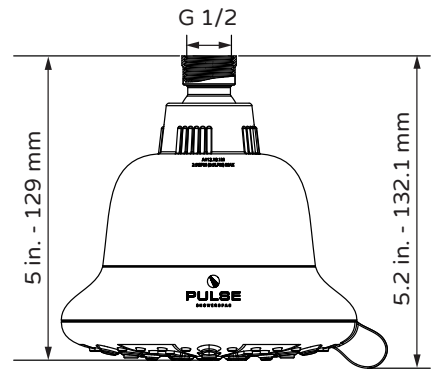

WARRANTY

- Lifetime Limited Warranty