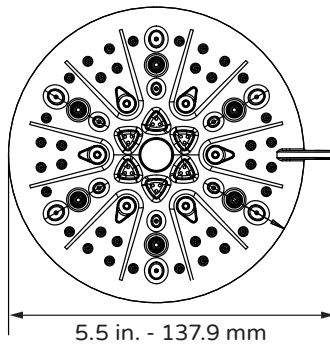

WARRANTY

- Lifetime Limited Warranty