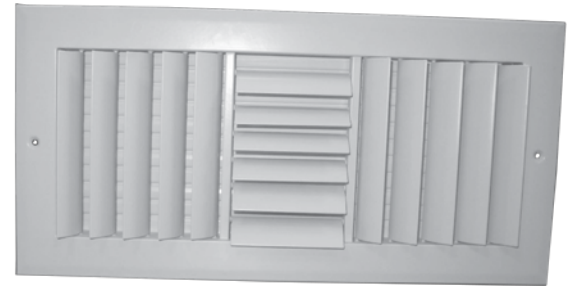

ALUMINUM CURVED SIDEWALL/CEILING REGISTER 3-WAY

Product Attributes

- Aluminum construction
- For both sidewall and ceiling applications
- Three-way air pattern
- Adjustable curved blades
- Opposed blade damper
- Available in white

PSA3CW

Specifications

| Item No. | Size | Color | A | B | C | D |
|------------|-------|-------|--------|--------|--------|--------|
| PSA3CWUU | 6x6 | White | 7.75" | 7.75" | 5.74" | 5.71" |
| PSA3CWXP | 8x4 | White | 9.75" | 5.75" | 7.74" | 3.71" |
| PSA3CWXU | 8x6 | White | 9.75" | 7.75" | 7.74" | 5.71" |
| PSA3CWXX | 8x8 | White | 9.75" | 9.75" | 7.74" | 7.71" |
| PSA3CW10P | 10x4 | White | 11.75" | 5.75" | 9.74" | 3.71" |
| PSA3CW10U | 10x6 | White | 11.75" | 7.75" | 9.74" | 5.71" |
| PSA3CW1010 | 10x10 | White | 11.75" | 11.75" | 9.74" | 9.71" |
| PSA3CW12U | 12x6 | White | 13.75" | 7.75" | 11.74" | 5.71" |
| PSA3CW12X | 12x8 | White | 13.75" | 9.75" | 11.74" | 7.71" |
| PSA3CW1212 | 12x12 | White | 13.75" | 13.75" | 11.74" | 11.71" |
| PSAC3W14P | 14x4 | White | 15.75" | 5.75" | 13.74" | 3.71" |
| PSA3CW14U | 14x6 | White | 15.75" | 7.75" | 13.74" | 5.71" |
| PSA3CW14X | 14x8 | White | 15.75" | 9.75" | 13.74" | 7.71" |
| PSA3CW1414 | 14x14 | White | 15.75" | 15.75" | 13.74" | 13.71" |