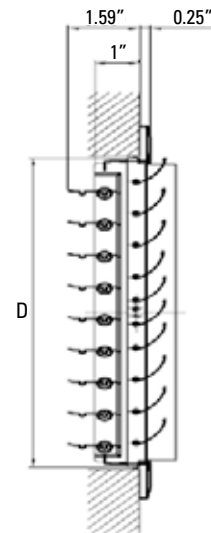

ALUMINUM CURVED SIDEWALL/CEILING REGISTER 3-WAY

Product Attributes

- Aluminum construction
- For both sidewall and ceiling applications
- Three-way air pattern
- Adjustable curved blades
- Opposed blade damper
- Available in white

PSA3CW

Specifications

| Item No. | Size | Color | A | B | C | D |
|------------|-------|-------|--------|--------|--------|--------|
| PSA3CWUU | 6x6 | White | 7.75" | 7.75" | 5.74" | 5.71" |
| PSA3CWXP | 8x4 | White | 9.75" | 5.75" | 7.74" | 3.71" |
| PSA3CWXU | 8x6 | White | 9.75" | 7.75" | 7.74" | 5.71" |
| PSA3CWXX | 8x8 | White | 9.75" | 9.75" | 7.74" | 7.71" |
| PSA3CW10P | 10x4 | White | 11.75" | 5.75" | 9.74" | 3.71" |
| PSA3CW10U | 10x6 | White | 11.75" | 7.75" | 9.74" | 5.71" |
| PSA3CW1010 | 10x10 | White | 11.75" | 11.75" | 9.74" | 9.71" |
| PSA3CW12U | 12x6 | White | 13.75" | 7.75" | 11.74" | 5.71" |
| PSA3CW12X | 12x8 | White | 13.75" | 9.75" | 11.74" | 7.71" |
| PSA3CW1212 | 12x12 | White | 13.75" | 13.75" | 11.74" | 11.71" |
| PSAC3W14P | 14x4 | White | 15.75" | 5.75" | 13.74" | 3.71" |
| PSA3CW14U | 14x6 | White | 15.75" | 7.75" | 13.74" | 5.71" |
| PSA3CW14X | 14x8 | White | 15.75" | 9.75" | 13.74" | 7.71" |
| PSA3CW1414 | 14x14 | White | 15.75" | 15.75" | 13.74" | 13.71" |

*horizontal dimension is first

SIZE AVAILABILITY

| | LENGTH | | | | |
|----|--------|---|----|----|----|
| | 6 | 8 | 10 | 12 | 14 |
| 4 | | X | X | | |
| 6 | X | X | X | X | X |
| 8 | X | X | | X | X |
| 10 | | | X | | |
| 12 | | | | X | |
| 14 | X | | | | X |