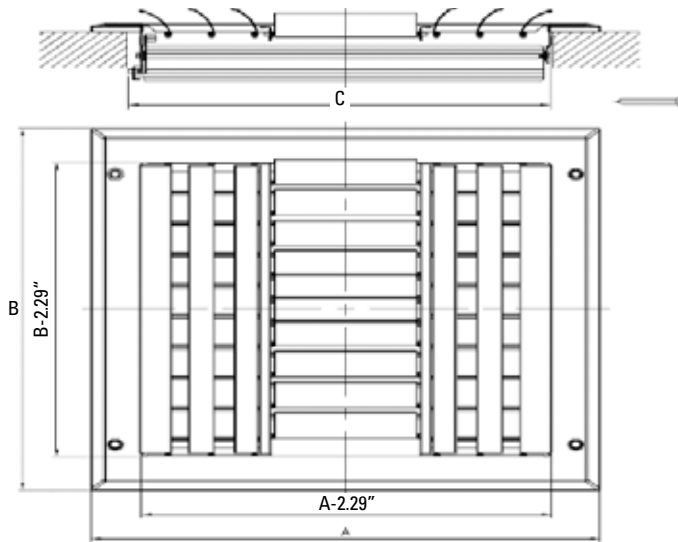

ALUMINUM CURVED SIDEWALL/CEILING REGISTER 3-WAY

Product Attributes

- Aluminum construction
- For both sidewall and ceiling applications
- Three-way air pattern
- Adjustable curved blades
- Opposed blade damper
- Available in white

PSA3CW

Specifications

| Item No. | Size | Color | A | B | C | D |
|------------|-------|-------|--------|--------|--------|--------|
| PSA3CWUU | 6x6 | White | 7.75" | 7.75" | 5.74" | 5.71" |
| PSA3CWXP | 8x4 | White | 9.75" | 5.75" | 7.74" | 3.71" |
| PSA3CWXU | 8x6 | White | 9.75" | 7.75" | 7.74" | 5.71" |
| PSA3CWXX | 8x8 | White | 9.75" | 9.75" | 7.74" | 7.71" |
| PSA3CW10P | 10x4 | White | 11.75" | 5.75" | 9.74" | 3.71" |
| PSA3CW10U | 10x6 | White | 11.75" | 7.75" | 9.74" | 5.71" |
| PSA3CW1010 | 10x10 | White | 11.75" | 11.75" | 9.74" | 9.71" |
| PSA3CW12U | 12x6 | White | 13.75" | 7.75" | 11.74" | 5.71" |
| PSA3CW12X | 12x8 | White | 13.75" | 9.75" | 11.74" | 7.71" |
| PSA3CW1212 | 12x12 | White | 13.75" | 13.75" | 11.74" | 11.71" |
| PSAC3W14P | 14x4 | White | 15.75" | 5.75" | 13.74" | 3.71" |
| PSA3CW14U | 14x6 | White | 15.75" | 7.75" | 13.74" | 5.71" |
| PSA3CW14X | 14x8 | White | 15.75" | 9.75" | 13.74" | 7.71" |
| PSA3CW1414 | 14x14 | White | 15.75" | 15.75" | 13.74" | 13.71" |

*horizontal dimension is first

SIZE AVAILABILITY

| | LENGTH | | | | |
|----|--------|---|----|----|----|
| | 6 | 8 | 10 | 12 | 14 |
| 4 | | X | X | | |
| 6 | X | X | X | X | X |
| 8 | X | X | | X | X |
| 10 | | | X | | |
| 12 | | | | X | |
| 14 | X | | | | X |