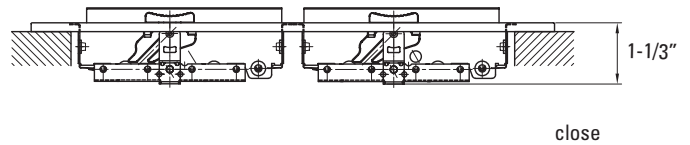

STAMPED STEEL CURVED BLADE REGISTER 4-WAY

Product Attributes

- All steel welded curved blade construction
- For both sidewall and ceiling applications
- Four-way air pattern
- Integral multi-shutter damper
- Heights 10" and larger require double valves
- Screws included
- Available in white

PS4CW

Specifications

Item No.	Size	Color	A	B	C	D
PS4CWUU	6x6	White	7.75"	7.75"	5.9"	5.63"
PS4CWXX	8x8	White	9.75"	9.75"	7.9"	7.63"
PS4CW1010	10x10	White	11.75"	11.75"	9.9"	9.67"
PS4CW1212	12x12	White	13.75"	13.75"	11.9"	11.67"
PS4CW1414	14x14	White	15.75"	15.75"	13.9"	13.67"

SIZE AVAILABILITY

		LENGTH				
		6	8	10	12	14
HEIGHT	6	X				
	8		X			
	10			X		
	12				X	
	14					X

Warranty

1-year limited warranty.