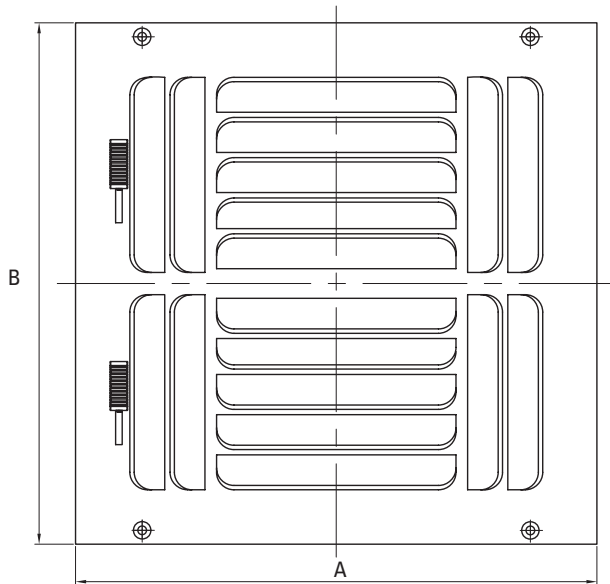

STAMPED STEEL CURVED BLADE REGISTER 4-WAY

Product Attributes

- All steel welded curved blade construction
- For both sidewall and ceiling applications
- Four-way air pattern
- Integral multi-shutter damper
- Heights 10" and larger require double valves
- Screws included
- Available in white

PS4CW

Specifications

Item No.	Size	Color	A	B	C	D
PS4CWUU	6x6	White	7.75"	7.75"	5.9"	5.63"
PS4CWXX	8x8	White	9.75"	9.75"	7.9"	7.63"
PS4CW1010	10x10	White	11.75"	11.75"	9.9"	9.67"
PS4CW1212	12x12	White	13.75"	13.75"	11.9"	11.67"
PS4CW1414	14x14	White	15.75"	15.75"	13.9"	13.67"

SIZE AVAILABILITY

		LENGTH				
		6	8	10	12	14
HEIGHT	6	X				
	8		X			
	10			X		
	12				X	
	14					X

Warranty

1-year limited warranty.