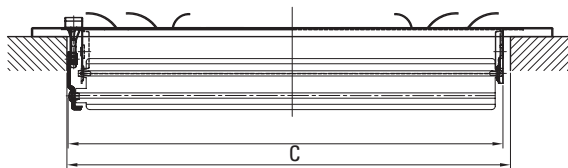

STAMPED STEEL CURVED BLADE REGISTER 4-WAY

Product Attributes

- All steel welded curved blade construction
- For both sidewall and ceiling applications
- Four-way air pattern
- Integral multi-shutter damper
- Heights 10" and larger require double valves
- Screws included
- Available in white

PS4CW

Specifications

Item No.	Size	Color	A	B	C	D
PS4CWUU	6x6	White	7.75"	7.75"	5.9"	5.63"
PS4CWXX	8x8	White	9.75"	9.75"	7.9"	7.63"
PS4CW1010	10x10	White	11.75"	11.75"	9.9"	9.67"
PS4CW1212	12x12	White	13.75"	13.75"	11.9"	11.67"
PS4CW1414	14x14	White	15.75"	15.75"	13.9"	13.67"

SIZE AVAILABILITY

		LENGTH				
		6	8	10	12	14
HEIGHT	6	X				
	8		X			
	10			X		
	12				X	
	14					X

Warranty

1-year limited warranty.