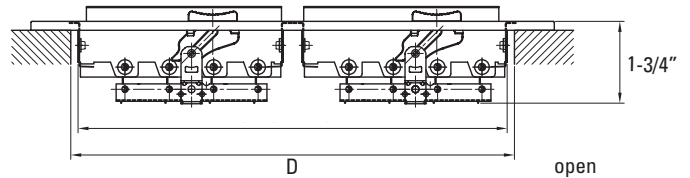

STAMPED STEEL CURVED BLADE REGISTER 4-WAY

Product Attributes

- All steel welded curved blade construction
- For both sidewall and ceiling applications
- Four-way air pattern
- Integral multi-shutter damper
- Heights 10" and larger require double valves
- Screws included
- Available in white

PS4CW

Specifications

Item No.	Size	Color	A	B	C	D
PS4CWUU	6x6	White	7.75"	7.75"	5.9"	5.63"
PS4CWXX	8x8	White	9.75"	9.75"	7.9"	7.63"
PS4CW1010	10x10	White	11.75"	11.75"	9.9"	9.67"
PS4CW1212	12x12	White	13.75"	13.75"	11.9"	11.67"
PS4CW1414	14x14	White	15.75"	15.75"	13.9"	13.67"

SIZE AVAILABILITY

		LENGTH				
		6	8	10	12	14
HEIGHT	6	X				
	8		X			
	10			X		
	12				X	
	14					X

Warranty

1-year limited warranty.