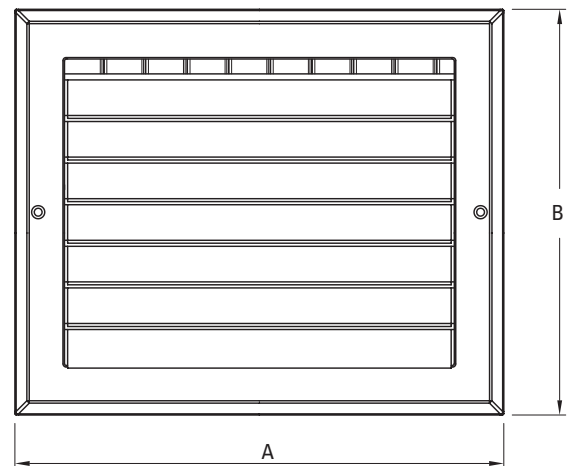

Aluminum Curved Sidewall/Ceiling Register 1-Way

Product Specifications

PSA1CW

Product Features

- Aluminum construction
- For both sidewall and ceiling applications
- 1-Way air pattern
- Adjustable curved blades
- Integral multi-shutter damper
- Screws included
- Available in white

Specifications

Item No.	Size	Color	A	B	C	D
PSA1CWUU	6x6	White	7-3/4"	7-3/4"	5-3/4"	5-3/4"
PSA1CWXP	8x4	White	9-3/4"	5-3/4"	7-3/4"	3-3/4"
PSA1CWXX	8x8	White	9-3/4"	9-3/4"	7-3/4"	7-3/4"
PSA1CW10P	10x4	White	11-3/4"	5-3/4"	9-3/4"	3-3/4"
PSA1CW10U	10x6	White	11-3/4"	7-3/4"	9-3/4"	5-3/4"
PSA1CW10X	10x8	White	11-3/4"	9-3/4"	9-3/4"	7-3/4"
PSA1CW1010	10x10	White	11-3/4"	11-3/4"	9-3/4"	9-3/4"
PSA1CW12P	12x4	White	13-3/4"	5-3/4"	11-3/4"	3-3/4"
PSA1CW12U	12x6	White	13-3/4"	7-3/4"	11-3/4"	5-3/4"
PSA1CW12X	12x8	White	13-3/4"	9-3/4"	11-3/4"	7-3/4"
PSA1CW1212	12x12	White	13-3/4"	13-3/4"	11-3/4"	11-3/4"
PSA1CW14U	14x6	White	15-3/4"	7-3/4"	13-3/4"	5-3/4"
PSA1CW14X	14x8	White	15-3/4"	9-3/4"	13-3/4"	7-3/4"

		Size Availability				
		WIDTH				
		6	8	10	12	14
HEIGHT	4		X	X	X	
	6	X		X	X	X
	8		X	X	X	X
	10			X		
	12				X	

*Horizontal dimension is first

Warranty

1-Year limited warranty