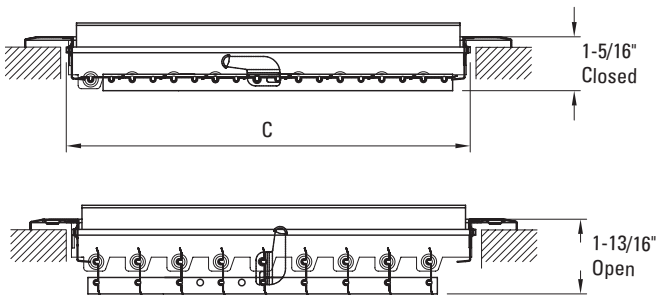

Aluminum Curved Sidewall/Ceiling Register 1-Way

Product Specifications

PSA1CW

Product Features

- Aluminum construction
- For both sidewall and ceiling applications
- 1-Way air pattern
- Adjustable curved blades
- Integral multi-shutter damper
- Screws included
- Available in white

Specifications

Item No.	Size	Color	A	B	C	D
PSA1CWUU	6x6	White	7-3/4"	7-3/4"	5-3/4"	5-3/4"
PSA1CWXP	8x4	White	9-3/4"	5-3/4"	7-3/4"	3-3/4"
PSA1CWXX	8x8	White	9-3/4"	9-3/4"	7-3/4"	7-3/4"
PSA1CW10P	10x4	White	11-3/4"	5-3/4"	9-3/4"	3-3/4"
PSA1CW10U	10x6	White	11-3/4"	7-3/4"	9-3/4"	5-3/4"
PSA1CW10X	10x8	White	11-3/4"	9-3/4"	9-3/4"	7-3/4"
PSA1CW1010	10x10	White	11-3/4"	11-3/4"	9-3/4"	9-3/4"
PSA1CW12P	12x4	White	13-3/4"	5-3/4"	11-3/4"	3-3/4"
PSA1CW12U	12x6	White	13-3/4"	7-3/4"	11-3/4"	5-3/4"
PSA1CW12X	12x8	White	13-3/4"	9-3/4"	11-3/4"	7-3/4"
PSA1CW1212	12x12	White	13-3/4"	13-3/4"	11-3/4"	11-3/4"
PSA1CW14U	14x6	White	15-3/4"	7-3/4"	13-3/4"	5-3/4"
PSA1CW14X	14x8	White	15-3/4"	9-3/4"	13-3/4"	7-3/4"

		Size Availability				
		WIDTH				
		6	8	10	12	14
HEIGHT	4		X	X	X	
	6	X		X	X	X
	8		X	X	X	X
	10			X		
	12				X	

*Horizontal dimension is first

Warranty

1-Year limited warranty