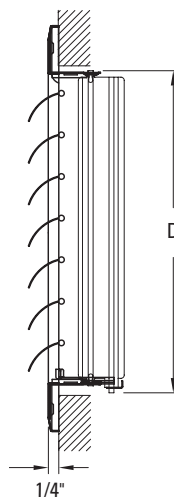

Aluminum Curved Sidewall/Ceiling Register 1-Way

Product Specifications

PSA1CW

Product Features

- Aluminum construction
- For both sidewall and ceiling applications
- 1-Way air pattern
- Adjustable curved blades
- Integral multi-shutter damper
- Screws included
- Available in white

Specifications

Item No.	Size	Color	A	B	C	D
PSA1CWUU	6x6	White	7-3/4"	7-3/4"	5-3/4"	5-3/4"
PSA1CWXP	8x4	White	9-3/4"	5-3/4"	7-3/4"	3-3/4"
PSA1CWXX	8x8	White	9-3/4"	9-3/4"	7-3/4"	7-3/4"
PSA1CW10P	10x4	White	11-3/4"	5-3/4"	9-3/4"	3-3/4"
PSA1CW10U	10x6	White	11-3/4"	7-3/4"	9-3/4"	5-3/4"
PSA1CW10X	10x8	White	11-3/4"	9-3/4"	9-3/4"	7-3/4"
PSA1CW1010	10x10	White	11-3/4"	11-3/4"	9-3/4"	9-3/4"
PSA1CW12P	12x4	White	13-3/4"	5-3/4"	11-3/4"	3-3/4"
PSA1CW12U	12x6	White	13-3/4"	7-3/4"	11-3/4"	5-3/4"
PSA1CW12X	12x8	White	13-3/4"	9-3/4"	11-3/4"	7-3/4"
PSA1CW1212	12x12	White	13-3/4"	13-3/4"	11-3/4"	11-3/4"
PSA1CW14U	14x6	White	15-3/4"	7-3/4"	13-3/4"	5-3/4"
PSA1CW14X	14x8	White	15-3/4"	9-3/4"	13-3/4"	7-3/4"

		Size Availability				
		WIDTH				
		6	8	10	12	14
HEIGHT	4		X	X	X	
	6	X		X	X	X
	8		X	X	X	X
	10			X		
	12				X	

*Horizontal dimension is first

Warranty

1-Year limited warranty