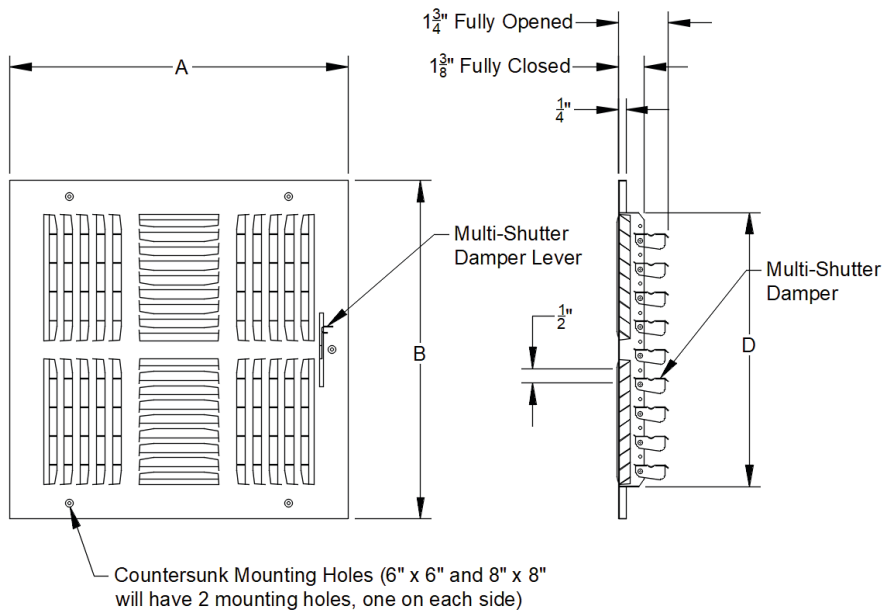

4-WAY SIDEWALL/CEILING REGISTER

Product Specifications

100 SERIES

Product Features

- 4-way air pattern
- 1/2"-spaced fins
- Both ceiling and sidewall applications
- Integral multi-shutter damper
- Metal lever

Specifications

SKU	Color	Size		Over All Outside Size		Actual Neck Size	
		Length (in)	Height (in)	Length (in) Dim A	Height (in) Dim B	Length (in) Dim C*	Height (in) Dim D
PS4WWXX100	White	8	8	9.75	9.75	7.50	7.50
PS4WW1212100	White	12	12	13.75	13.75	11.50	11.50
PS4WW1414100	White	14	14	15.75	15.75	13.50	13.50

*This dimension is not shown on the dimensional drawing.

This is meant to demonstrate the general dimensions of this product. The illustrations are not meant to detail every aspect of the product. Drawings are not to scale. PROSELECT reserves the right to make changes without notice or obligation.