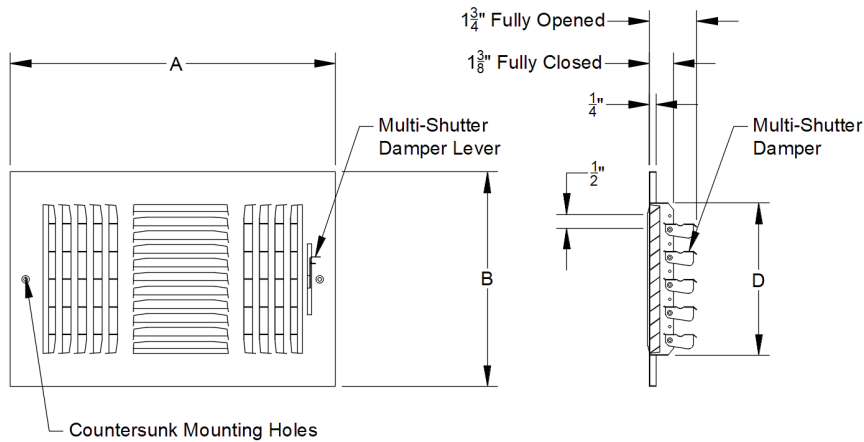

3-Way Sidewall/Ceiling Register

Product Specifications

100 SERIES

Product Features

- 3-Way air pattern
- 1/2" Spaced fins
- Both sidewall and ceiling applications
- Integral multi-shutter damper
- Metal lever

Specifications

SKU	Color	Size		Over All Outside Size		Actual Neck Size	
		Length (in.)	Height (in.)	Length (in.) Dim A	Height (in.) Dim B	Length (in.) Dim C*	Height (in.) Dim D
PS3WWXP100	White	8	4	9.75	5.75	7.50	3.50
PS3WWXU100	White	8	6	9.75	7.75	7.50	5.50
PS3WW10P100	White	10	4	11.75	5.75	9.50	3.50
PS3WW10U100	White	10	6	11.75	7.75	9.50	5.50
PS3WW10X100	White	10	8	11.75	9.75	9.50	7.50
PS3WW12P100	White	12	4	13.75	5.75	11.50	3.50
PS3WW12U100	White	12	6	13.75	7.75	11.50	5.50
PS3WW12X100	White	12	8	13.75	9.75	11.50	7.50
PS3WW14U100	White	14	6	15.75	7.75	13.50	5.50
PS3WW14X100	White	14	8	15.75	9.75	13.50	7.50
PS3WW1410100	White	14	10	15.75	11.75	13.50	9.50

*This dimension is not shown on the dimensional drawing.

This is meant to demonstrate the general dimensions of this product. The illustrations are not meant to detail every aspect of the product. Drawings are not to scale. PROSELECT reserves the right to make changes without notice or obligation.