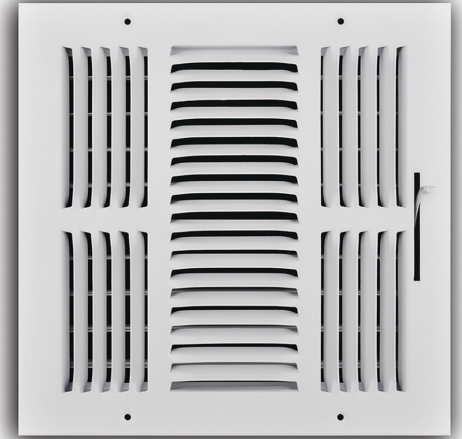

3-Way Sidewall/Ceiling Register

Product Specifications

100 SERIES

Product Features

- 3-Way air pattern
- 1/2" Spaced fins
- Both sidewall and ceiling applications
- Integral multi-shutter damper
- Metal lever

Specifications

SKU	Color	Size		Over All Outside Size		Actual Neck Size	
		Length (in.)	Height (in.)	Length (in.) Dim A	Height (in.) Dim B	Length (in.) Dim C*	Height (in.) Dim D
PS3WWXP100	White	8	4	9.75	5.75	7.50	3.50
PS3WWXU100	White	8	6	9.75	7.75	7.50	5.50
PS3WW10P100	White	10	4	11.75	5.75	9.50	3.50
PS3WW10U100	White	10	6	11.75	7.75	9.50	5.50
PS3WW10X100	White	10	8	11.75	9.75	9.50	7.50
PS3WW12P100	White	12	4	13.75	5.75	11.50	3.50
PS3WW12U100	White	12	6	13.75	7.75	11.50	5.50
PS3WW12X100	White	12	8	13.75	9.75	11.50	7.50
PS3WW14U100	White	14	6	15.75	7.75	13.50	5.50
PS3WW14X100	White	14	8	15.75	9.75	13.50	7.50
PS3WW1410100	White	14	10	15.75	11.75	13.50	9.50