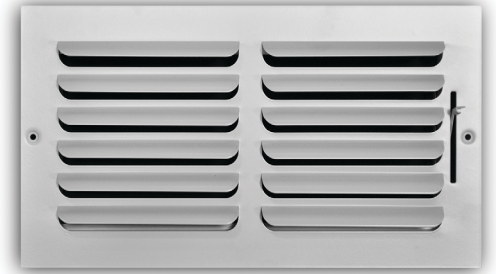

# 1-Way Curved Blade Sidewall/Ceiling Register

### Product Features

- 1-Way air pattern
- Stamped curved blades
- Both ceiling and sidewall applications
- Integral multi-shutter damper
- Metal lever