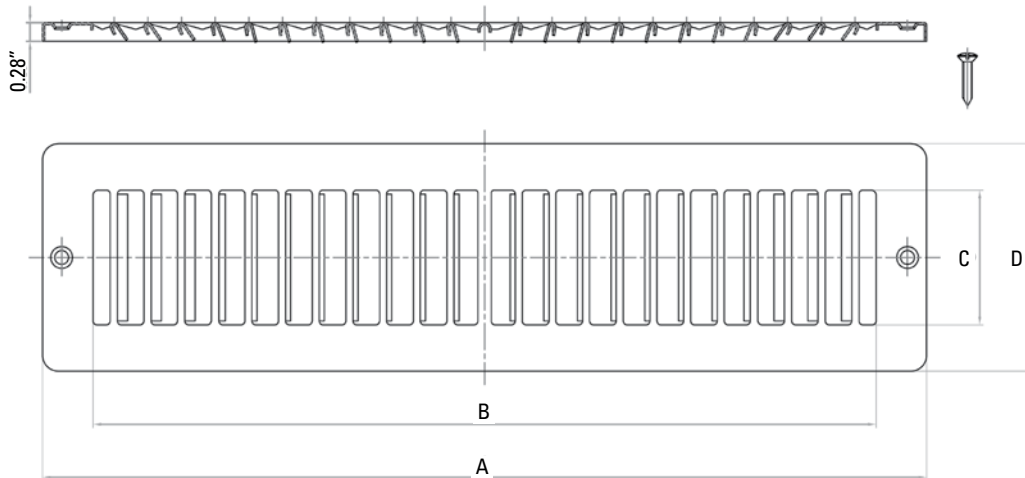

STAMPED STEEL TOE SPACE GRILLE

Product Attributes

- All steel construction
- Heavy gauge steel construction for floor use
- Multi-angled fin setting
- Available in white and brown

PSTS

Specifications

Item No.	Size	Color	A	B	C	D
PSTSBK10	2x10	Brown	11.125"	9.625"	2"	3.38"
PSTSWK10	2x10	White	11.125"	9.625"	2"	3.38"
PSTSBK12	2x12	Brown	13.125"	11.625"	2"	3.38"
PSTSWK12	2x12	White	13.125"	11.625"	2"	3.38"
PSTSBK14	2x14	Brown	15.125"	13.625"	2"	3.38"
PSTSWK14	2x14	White	15.125"	13.625"	2"	3.38"
PSTSBP10	4x10	Brown	11.125"	9.625"	4"	5.38"

SIZE AVAILABILITY - WHITE

2 x 10
2 x 12
2 x 14

SIZE AVAILABILITY - BROWN

2 x 10
2 x 12
2 x 14
4 x 10

Warranty

1-year limited warranty.