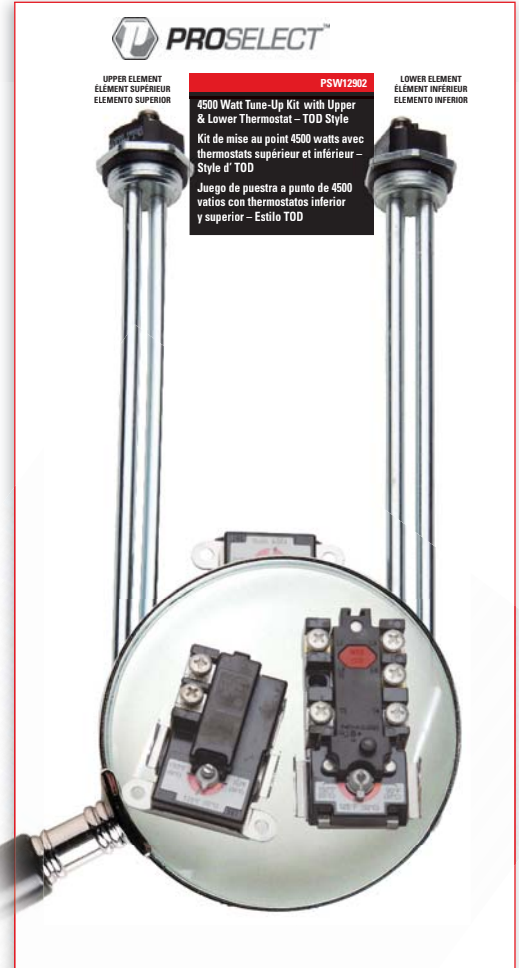

240 VOLT WATER HEATER TUNE UP KITS

Fig. 1

Fig. 2

Fig. 3
TUNE UP KITS (includes 2 elements and Upper & lower t-stats)

PROSELECT PN	# OF ELEMENTS	VOLTAGE	WATTS @ 240	WATTS @ 208	WATT DENSITY	"A" DIA.	THREAD NPSM	MINIMUM TANK DIA.	PIC FOR FIGURE	THERMOSTATS
PSW12901	2	240	4500	3380	HIGH	12"	1"	13"	Fig. 1	UPPER & LOWER APCOM STYLE
PSW12902	2	240	4500	3380	HIGH	12"	1"	13"	Fig. 3	UPPER & LOWER TOD STYLE

A dimension is measured from flange to end of element

ADAPTORS

PROSELECT PN	OLD PROSELECT PN	FEATURES	PIC FOR FIGURE	ADDITIONAL FEATURES
PSW12317	PF9000030PK	Adapter kit for installing screw-in flanged elements to four bolt flanged element openings.	Fig. 2	Includes gaskets, hardware, bracket, & install instructions