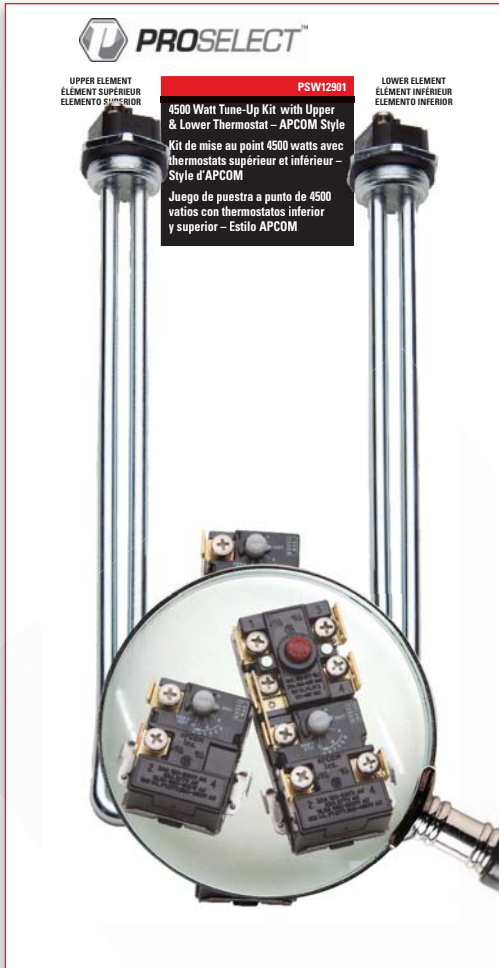

240 VOLT WATER HEATER TUNE UP KITS

Fig. 1

Fig. 2

Fig. 3
TUNE UP KITS (includes 2 elements and Upper & lower t-stats)

PROSELECT PN	# OF ELEMENTS	VOLTAGE	WATTS @ 240	WATTS @ 208	WATT DENSITY	"A" DIA.	THREAD NPSM	MINIMUM TANK DIA.	PIC FOR FIGURE	THERMOSTATS
PSW12901	2	240	4500	3380	HIGH	12"	1"	13"	Fig. 1	UPPER & LOWER APCOM STYLE
PSW12902	2	240	4500	3380	HIGH	12"	1"	13"	Fig. 3	UPPER & LOWER TOD STYLE

A dimension is measured from flange to end of element

ADAPTORS

PROSELECT PN	OLD PROSELECT PN	FEATURES	PIC FOR FIGURE	ADDITIONAL FEATURES
PSW12317	PF9000030PK	Adapter kit for installing screw-in flanged elements to four bolt flanged element openings.	Fig. 2	Includes gaskets, hardware, bracket, & install instructions