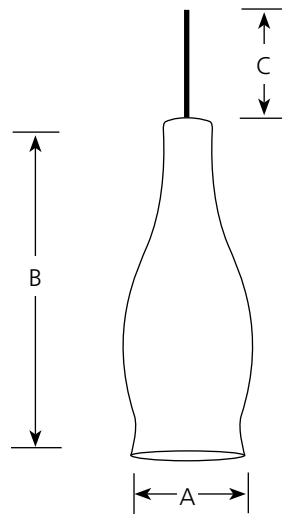

	-09B	-09BW	-09PR	-174PA	-174PR	-09PW	-174PW	-09W	-174W
P6178	<input type="checkbox"/>	<input type="checkbox"/>	<input type="checkbox"/>	<input type="checkbox"/>	<input type="checkbox"/>	<input type="checkbox"/>	<input type="checkbox"/>	<input type="checkbox"/>	<input type="checkbox"/>

Catalog No.	Finish		Glass	Lamping	Dimensions (Inches)		
	Brushed Nickel	Urban Bronze			A	B	C
P6178	-09B	NA	Blue	12v T4 50w (Incl)	3-1/2	9	72
P6178	-09BW	NA	White/ Black	12v T4 35w (Incl)	3-1/2	9	72
P6178	NA	-174PA	Amber Pattern	12v T4 35w (Incl)	3-1/2	9	72
P6178	-09PR	-174PR	Red Patterned	12v T4 50w (Incl)	3-1/2	9	72
P6178	-09PW	-174PW	White & Black	12v T4 50w (Incl)	3-1/2	9	72
P6178	-09W	-174W	White	12v T4 50w (Incl)	3-1/2	9	72

Specifications:

General

- Flex track mini-pendant
- Wine bottle shaped glass with white interior
- Plated brushed nickel (-09) or urban bronze (-174) finishes
- One 50w T4 lamp included
- Mounts anywhere along Illuma-Flex track sections, or on monopoints
- Includes adapter that allows unit to be mounted to P8516 transformer for Alpha track system also.

Electrical

- Attachment to 12 volt Illuma-Flex track
Remove top cap, slide onto track from below, replace cap and tighten to clamp unit to track
- Attachment to Alpha Track
Remove cord from Illuma-Flex fitter, attach to Alpha fitter (P8777) included. It attaches to P8516 Alpha track transformer (Order separately)
- Attachment to P8780 quick connect monopoint
Attach cord to P8777 fitter and twist into position on the monopoint
- Attachment to P8794 designer monopoint
Directly wire cord into canopy
- Lamp has a GY6.35 bi-pin base