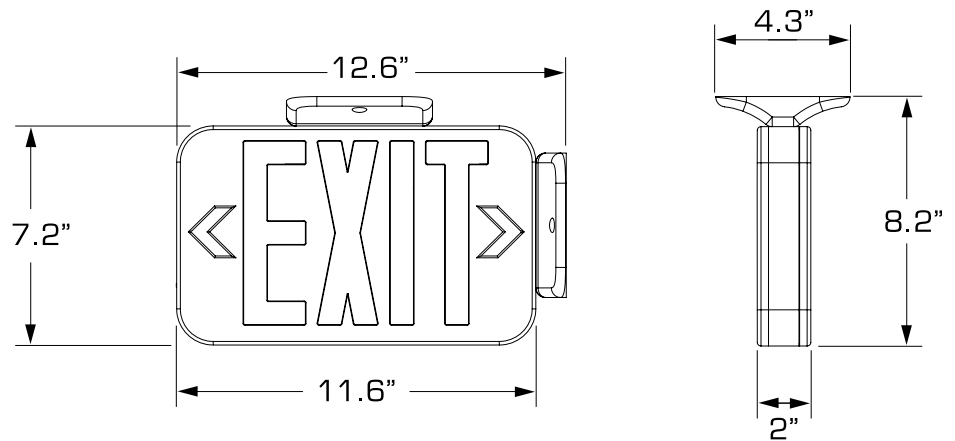

Type _____
 -30
 PE008
 PE009

Catalog No.	Finish	Letters
	White	
PE008	-30	Red
PE009	-30	Green

Specifications:

General

- White housing made of high impact UL flame rated thermoplastic
- Universal single- or double-face
- Molded-in template for quick installation
- Snap together canopy, housing, and removable chevrons for quick and easy installation
- Long-life Light Emitting Diode (LED) lamps provide maximum lamp life and energy savings
- 2 Year Warranty

Mounting

- Top, end, or surface mounted
- Snap-in canopy for end or top mounting
- Canopy or housing covers a standard recessed 4" octagonal outlet box.
- Canopy included

Electrical/Battery

- Dual-voltage 120 or 277V AC input
- Includes long-life Nickel Cadmium battery for UL recognized 90-minute emergency lighting
- Test switch with LED charge indicator / AC voltage indicator
- LED life cycle of more than 10 years