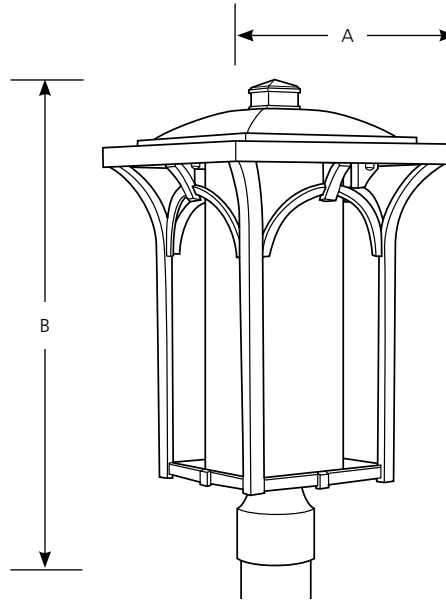

Type _____

-31WB

P6418

Catalog No.	Finish	Lamping	Dimensions (Inches)	
	Black		A	B
P6418	-31WB	1 GU-24 26w (included)	10-1/2	20

Specifications:

General

- Etched opal glass cylindrical diffuser: 5-3/4" dia., 13-1/16" ht.
- Painted Black (-31WB) finish
- Cast aluminum construction
- One 26w GU-24 lamp (included)
- Companion Chain hung lantern, Wall lantern, fixtures are available

Electrical

- GU24 base sockets
- Pre-wired

Labeling

- cCSAus Wet location listed

Mounting

- Post top mount
- Fits a 3" post or pedestal mount (order separately)