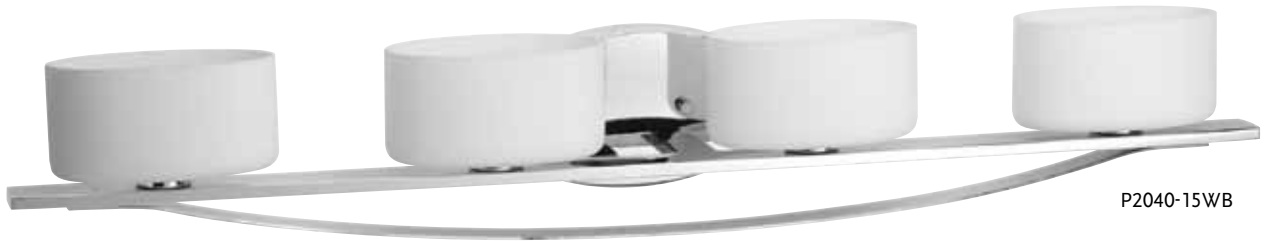

MUCH LIKE THE SUN RISES OVER THE TIDE ON THE HORIZON, ARISE GREET'S YOU WITH FLOWING LINES AND ETCHED OPAL GLASS SHADES, THE ONE-THROUGH FOUR- LIGHT BATH AND VANITY FIXTURES FEATURE G9 LAMPS AND POLISHED CHROME OR ANTIQUE BRONZE FINISHES.

TWO-LIGHT BATH

P2038-15WB Polished Chrome
P2038-20WB Antique Bronze
 Size: 17" W., 5-1/2" ht. Extends 4-3/4". H/CTR 2-1/4".
 Lamps: Two G9 base halogen lamps, each 60w max. included.

THREE-LIGHT BATH

P2039-15WB Polished Chrome
P2039-20WB Antique Bronze
 Size: 26" W., 5-1/2" ht. Extends 4-3/4". H/CTR 2-1/4".
 Lamps: Three G9 base halogen lamps, each 60w max. included.

FOUR-LIGHT BATH

P2040-15WB Polished Chrome
P2040-20WB Antique Bronze
 Size: 35" W., 5-3/4" ht. Extends 4-3/4". H/CTR 2-1/4".
 Lamps: Four G9 base halogen lamps, each 60w max. included.

P2037-20WB

P2039-20WB