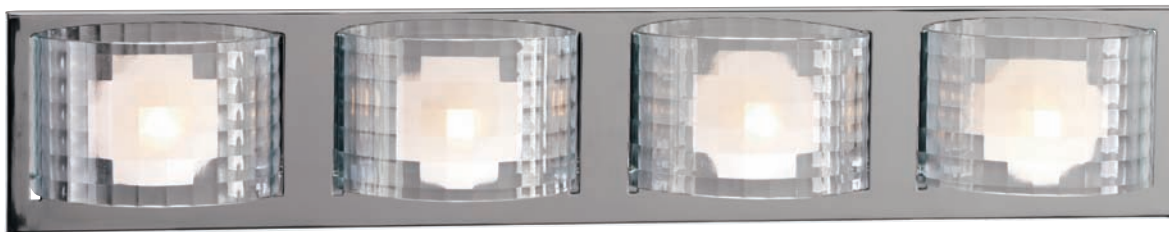

LOFT  Cliché

REFLECTIONS OF THE CLEAR, PILLOW-GLASS PATTERN CREATE THE ILLUSION OF A FULL CIRCLE OF FLOATING GLASS. GLASS ARCS FLOAT IN FRONT OF A CUSTOM ETCHED GLASS DIFFUSER.

P2823-15WB

P2825-15WB

P2824-15WB

P2826-15WB

ONE-LIGHT BATH

P2823-15WB Polished Chrome
Size: 7-1/2" W., 5-1/2" ht.
Extends 4-3/4". H/CTR 2-3/4".
Lamp: One G9 base halogen
lamp, 35w max. (included).

TWO-LIGHT BATH

P2824-15WB Polished Chrome
Size: 14-7/8" W., 5-1/2" ht.
Extends 4-3/4". H/CTR 2-3/4".
Lamps: Two G9 base halogen
lamps, each 35w max. (included).

THREE-LIGHT BATH

P2825-15WB Polished Chrome
Size: 22-1/4" W., 5-1/2" ht.
Extends 4-3/4". H/CTR 2-3/4".
Lamps: Three G9 base halogen
lamps, each 35w max. (included).

FOUR-LIGHT BATH

P2826-15WB Polished Chrome
Size: 29-3/4" W., 5-1/2" ht.
Extends 4-1/2". H/CTR 2-3/4".
Lamps: Four G9 base halogen
lamps, each 35w max. (included).