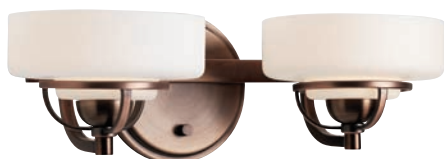

LOFT  Torque

HANDSOME STYLING DEFINES THE INDUSTRIAL-INSPIRED TORQUE COLLECTION. A LOW-PROFILE SILHOUETTE AND MOUTH-BLOWN, ETCHED OPAL GLASS SHADES ADD A MODERN TWIST.

P2719-124WB

P2719-09WB

P2720-124WB

P2720-09WB

P2722-124WB

P2721-09WB

P2721-124WB

Chandelier  
pg 38

Close-to-ceiling  
pg 295

**ONE-LIGHT BATH**  
**P2719-09WB** Brushed Nickel  
**P2719-124WB** Copper Bronze  
 Size: 5-7/8" W., 5" ht.  
 Extends 7-5/8". H/CTR 2-1/2".  
 Lamp: One G9 base halogen lamp, 60w max. (included).

**TWO-LIGHT BATH**  
**P2720-09WB** Brushed Nickel  
**P2720-124WB** Copper Bronze  
 Size: 14-1/2" W., 5" ht.  
 Extends 7-5/8". H/CTR 2-1/2".  
 Lamps: Two G9 base halogen lamps, each 60w max. (included).

**THREE-LIGHT BATH**  
**P2721-09WB** Brushed Nickel  
**P2721-124WB** Copper Bronze  
 Size: 23" W., 5" ht.  
 Extends 7-5/8". H/CTR 2-1/2".  
 Lamps: Three G9 base halogen lamps, each 60w max. (included).