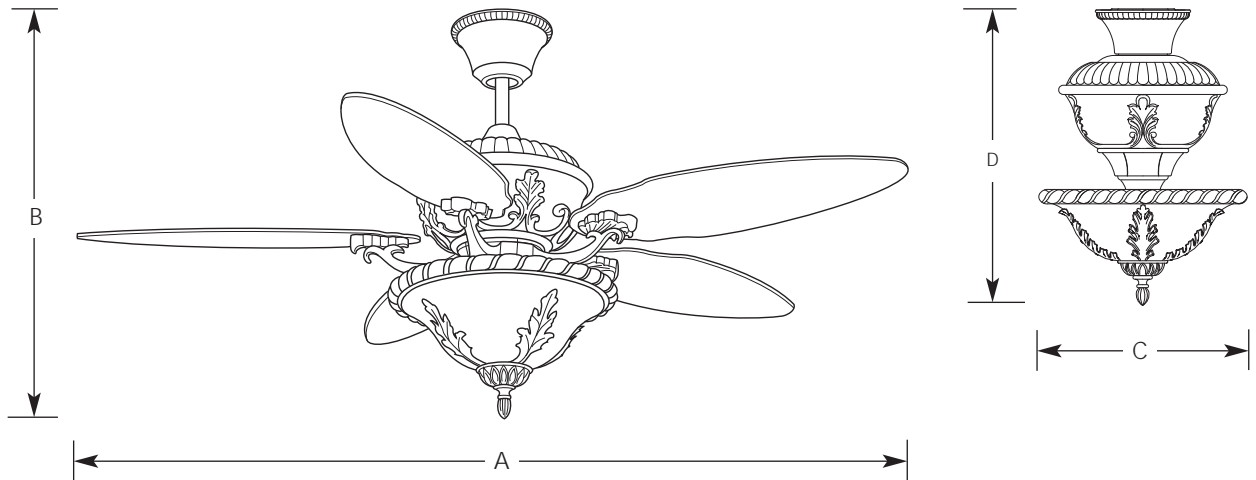

Type _____
-92C
P2506

Catalog No.	Finish	Dimensions (Inches)			
	Old Iron Crackle	A	B	C	D
P2506	-92C	54	26	14-1/2	21-3/16

Blades

Waxed Cherry

Specifications:

General

- Limited lifetime warranty
- Full function remote control (with battery) included
 - Full range dimming
 - Three speed fan operation
 - Reverse direction control

Blades

- Five blades
- 14 degree pitch
- Plywood blade material

Motor

- Triple capacitor speed control
- 188mm dia x 18mm high

Light Kit

- Umber mist glass bowl
- Copper leaf accents
- Utilizes (2) 60-watt candelabra lamps

Mounting

- Dual ceiling mounting on downrod, or close to ceiling
- A 3/4" X 6" downrod is included. Longer accessory downrods can be ordered separately
- Standard canopy designed for sloped ceilings up to 45 degrees (12:12 ceiling pitch)
- Canopy covers standard recessed 4" octagonal outlet box. Note: An outlet box assembly designed for fan installation is required (not included)
- Mounting hardware is included

Electrical

- 80" lead wires included
- Phenolic candelabra sockets
- Prewired

Labeling

- CUL listed