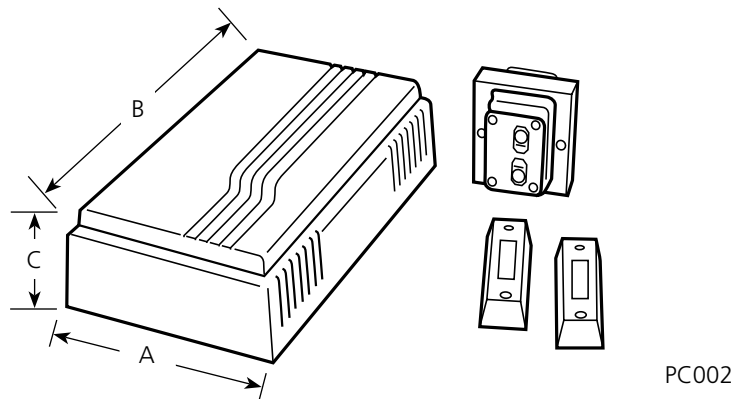

Type	_____
-30	
PC001	<input type="checkbox"/>
PC002	<input type="checkbox"/>

Catalog No.	Finish White	Transformer	Dimensions (Inches)		
			A	B	C
PC001	-30	10VA	4	7-3/16	2
PC002	-30	30VA	4	7-3/16	2

### Specifications:

#### General

- Steel construction
- PC001-One chime lighted push-button
- PC002-Two chime lighted push-buttons
- PC002-Plays two notes for front door and one note for second door

#### Mounting

- Covers a standard recessed 4" octagonal outlet box
- Mounting strap for outlet box included