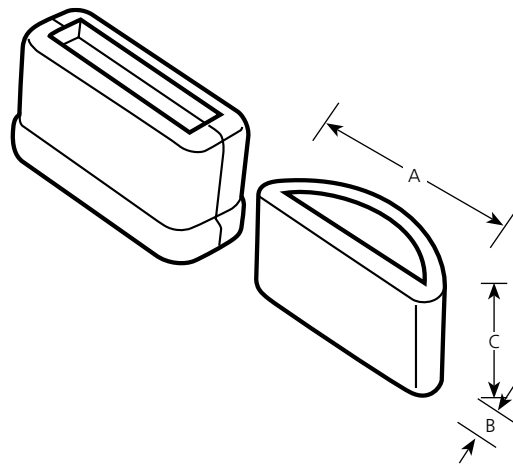

Type \_\_\_\_\_  
-30

P8731

Catalog No.	Finish	Dimensions (Inches)		
	Black	A	B	C
P8731	-30	1/2	1/8	1/2

**Specifications:**

General

- End caps to terminate run of LED tape

Mounting

- Undercabinet mount