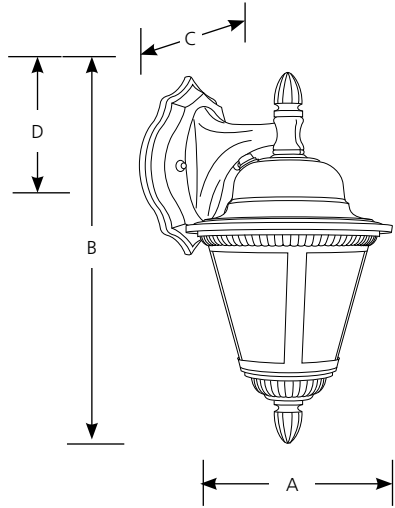

Specifications:

General

- Clear seeded glass:
 - For P5862 - 5" dia. x 4-1/4" ht
 - For P5863 - 7" dia. x 5-3/4" ht.
 - For P5864 - 8-1/2" dia. x 7" ht.
- Ribbed details with ribbed finials
- Die cast aluminum construction
- Painted finishes
- Companion post top, and chain mounted units are available

Mounting

- Wall mount
- Wall bracket covers a standard recessed 4" hexagonal outlet box
- Mounting strap included
- Canopy:
 - P5862 - 4-1/2" x 6-1/8" x 1"
 - P5863 - 5-1/4" x 6-3/4" x 1"
 - P5864 - 6-3/4" x 9-1/4" x 1"

Electrical

- P5862 and P5863 have ceramic medium based sockets
- P5864 has phenolic candelabra based sockets
- Pre-wired

Labeling

-  US wet location listed

-20STR

- P5862
- P5863
- P5864

Catalog No.	Finish	Lamping	Dimensions (Inches)			
	Antique Bronze		A	B	C	D
P5862	-20STR	1-13w CFL	6-7/8	12-3/4	8-3/8	3-1/4
P5863	-20STR	1-13w CFL	9	16	10-3/8	3-1/2
P5864	-20STR	1-18w CFL	11	19-1/4	12-7/8	4-5/8

P5862

P5864

Specifications:

General

- Seeded frosted glass.
 - P5862 - 5" dia. x 4-1/4" ht.
 - P5863 - 7" dia. x 5-3/4" ht.
 - P5864 - 8-1/2" dia. x 7" ht.
- Beaded details with ribbed finials
- Die cast aluminum construction
- Painted or acid antique bronze finish
- Energy Star certified
- Companion post top, chain mounted and flush units