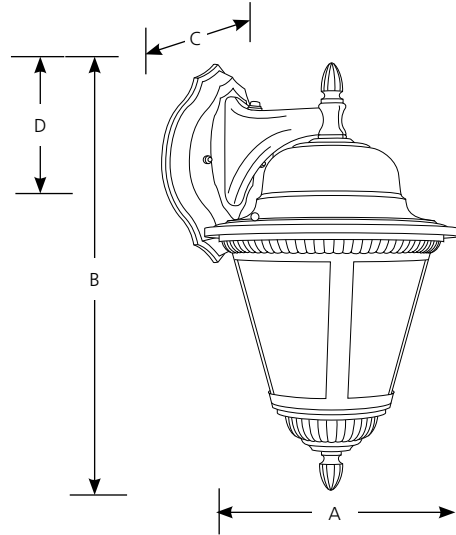

Specifications:

General

- Clear seeded glass:
 - For P5862 - 5" dia. x 4-1/4" ht
 - For P5863 - 7" dia. x 5-3/4" ht.
 - For P5864 - 8-1/2" dia. x 7" ht.
- Ribbed details with ribbed finials
- Die cast aluminum construction
- Painted finishes
- Companion post top, and chain mounted units are available

Mounting

- Wall mount
- Wall bracket covers a standard recessed 4" hexagonal outlet box
- Mounting strap included
- Canopy:
 - P5862 - 4-1/2" x 6-1/8" x 1"
 - P5863 - 5-1/4" x 6-3/4" x 1"
 - P5864 - 6-3/4" x 9-1/4" x 1"

Electrical

- P5862 and P5863 have ceramic medium based sockets
- P5864 has phenolic candelabra based sockets
- Pre-wired

Labeling

-  US wet location listed

-20STR

- P5862
- P5863
- P5864

Catalog No.	Finish	Lamping	Dimensions (Inches)			
	Antique Bronze		A	B	C	D
P5862	-20STR	1-13w CFL	6-7/8	12-3/4	8-3/8	3-1/4
P5863	-20STR	1-13w CFL	9	16	10-3/8	3-1/2
P5864	-20STR	1-18w CFL	11	19-1/4	12-7/8	4-5/8

P5862

P5864

Specifications:

General

- Seeded frosted glass.
 - P5862 - 5" dia. x 4-1/4" ht.
 - P5863 - 7" dia. x 5-3/4" ht.
 - P5864 - 8-1/2" dia. x 7" ht.
- Beaded details with ribbed finials
- Die cast aluminum construction
- Painted or acid antique bronze finish
- Energy Star certified
- Companion post top, chain mounted and flush units