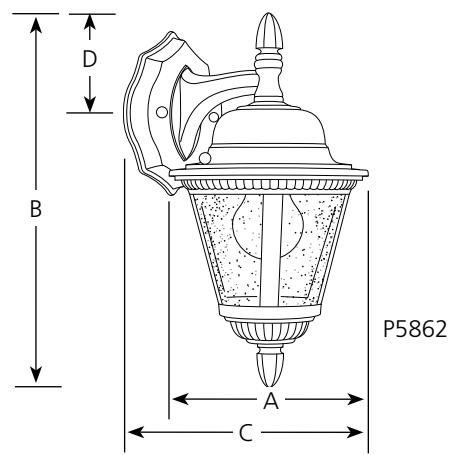

Catalog No.	Finish			Lamping	Dimensions (Inches)			
	Antique Bronze	White	Black		A	B	C	D
P5862	-20	-30	-31	1 (m) 60w	6-7/8	12-3/4	8-3/8	3-1/8
P5863	-20	-30	-31	1 (m) 100w	9	16	10-3/8	3-1/2
P5864	-20	-30	-31	2 (c) 60w	11	19-1/4	12-7/8	4-5/8

Specifications:

General

- Clear seeded glass:
 - For P5862 - 5" dia. x 4-1/4" ht
 - For P5863 - 7" dia. x 5-3/4" ht.
 - For P5864 - 8-1/2" dia. x 7" ht.
- Ribbed details with ribbed finials
- Die cast aluminum construction
- Painted finishes
- Companion post top, and chain mounted units are available

Mounting

- Wall mount
- Wall bracket covers a standard recessed 4" hexagonal outlet box
- Mounting strap included
- Canopy:
 - P5862 - 4-1/2" x 6-1/8" x 1"
 - P5863 - 5-1/4" x 6-3/4" x 1"
 - P5864 - 6-3/4" x 9-1/4" x 1"

P5862

P5864

Specifications:

General

- Seeded frosted glass.
 - P5862 - 5" dia. x 4-1/4" ht.
 - P5863 - 7" dia. x 5-3/4" ht.
 - P5864 - 8-1/2" dia. x 7" ht.
- Beaded details with ribbed finials
- Die cast aluminum construction
- Painted or acid antique bronze finish
- Energy Star certified
- Companion post top, chain mounted and flush units