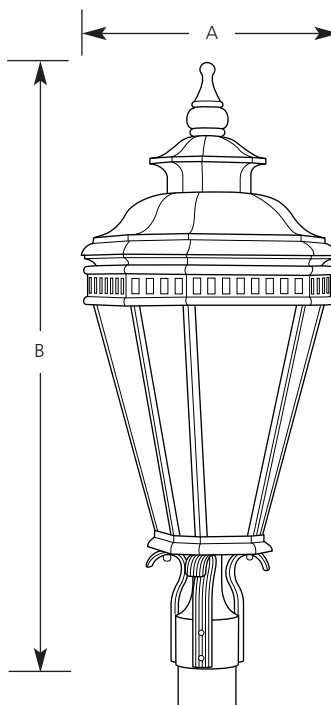

Type _____
 -71 -86
 P5421

Catalog No.	Finish		Lamping	Dimensions (Inches)	
	Gilded Iron	Burnished Chestnut		A	B
P5421	-71	-86	4 (c) 60w	12	31-5/8

Specifications:

General

- Hand-painted finishes
- Opaque white art glass with -71 finish
- Water seeded glass with -86 finish
- Small glass: 3-1/8" top width, 1-1/8" bottom width, 12-1/2" ht.; Large glass: 6" top width, 2-5/8" bottom width, 12-1/2" ht.; Glass door: 5-7/8" top width, 2-3/4" bottom width, 11-7/8" ht.
- All cast aluminum components
- Hinged door for relamping
- Companion fixtures: Wall and chain mount lanterns

Mounting

- Fits 3" dia. post or pedestal mount

Electrical

- Candelabra sockets
- Pre-wired

Labeling

- UL-CUL wet location listed