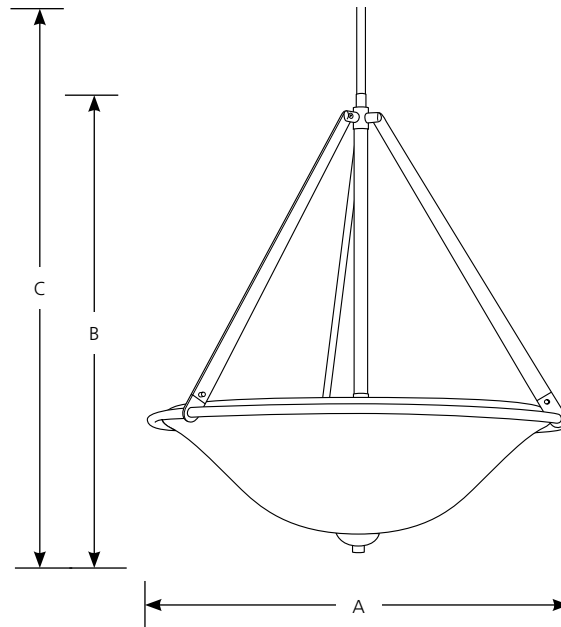

Incandescent

Moments

Hall & Foyer

Type _____
-81

P3959

Catalog No.	Finish		Lamping	Dimensions (Inches)		
	Antique Nickel			A	B	C
P3959	-81		3 (m) 100w	22	24-1/2	91

Specifications:

General

- Etched glass bowl
- Plated Antique Nickel (-81) finish
- Steel construction
- 6 links of 9 gauge chain supplied.
- One 6", four 12" lengths of stem included
- Companion Bath and Vanity, Chandelier, Close-to-ceiling, Hall and Foyer, Pendant, Wall bracket, fixtures are available

Mounting

- Ceiling stem mounted with 6 links of chain mount
- Canopy covers a standard 4" hexagonal recessed outlet box
- Mounting strap for outlet box included

Electrical

- Medium base ceramic sockets
- 12 feet of wire supplied
- Pre-wired