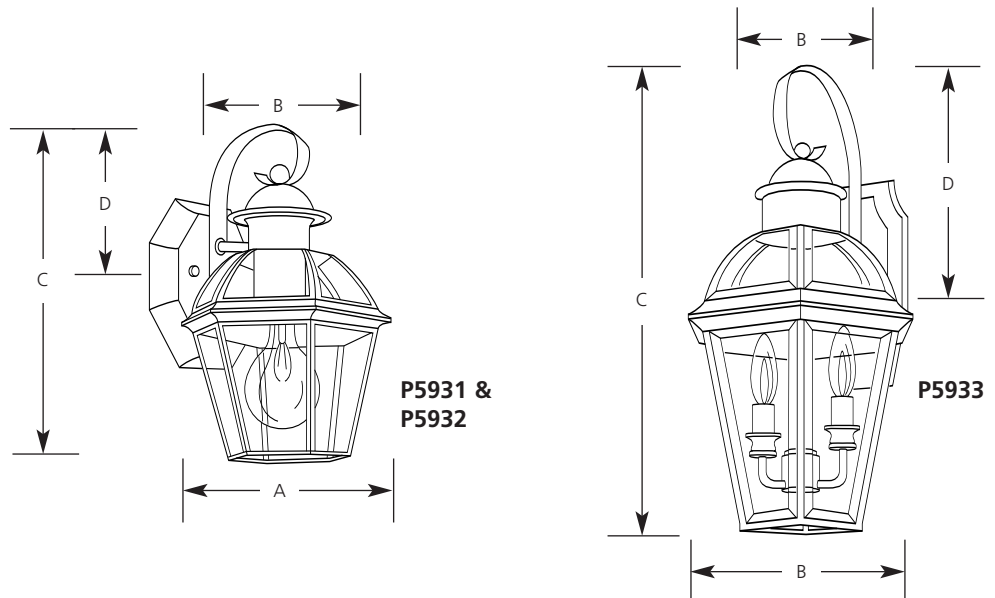

Catalog No.	Finish			Lamping	Dimensions (Inches)			
	Polished Brass	Antique Bronze	Acid Verde		A	B	C	D
P5931	-10	-20	-25	1-(m) 60w A19	7	6-1/2	10-3/4	4-7/8
P5932	-10	-20	-25	1-(m) 100w A19	8-1/2	8-1/4	13-3/4	6-1/4
P5933	-10	-20	-25	2 (c) 60w	10-1/2	10-1/4	20	8-7/8

Specifications:

General

- Polished Brass, Antique Bronze and Acid Verde finishes
- Solid brass construction
- Clear glass on P5931
- Bound beveled clear glass on P5932 and P5933
- White candle covers for Polished Brass and Acid Verde units
- Ivory candle covers for Antique Bronze units
- Matching post and chain-hung units available

Mounting

- Wall mount
- Covers outlet box
- Mounting strap for outlet box and cap nuts furnished
- P5931 back plate 4-3/4" W., 5-1/2" ht.
- P5932 back plate 4-3/4" W., 5-1/2" ht.
- P5933 back plate 4-3/4" W., 9-1/4" ht.

Electrical

- Phenolic candelabra sockets
- Medium base ceramic socket with nickel-plated brass screw shell

Labeling

- UL-CUL wet location listed