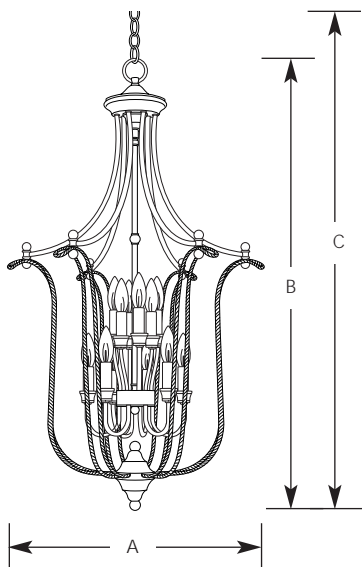

Type _____

-04 -09 -33

P3783

P3784

Catalog No.	Finish			Lamping	Dimensions (Inches)		
	Platinum Mist	Brushed Nickel	Cobble-stone		A	B	C
P3783	-04	-09	-33	12 (c) 60w	21-5/8	34-3/4	110
P3784	-04	-09	-33	15 (c) 60w	28-3/4	50-3/8	123

Specifications:

General

- Open style
- P3783 has a mini two tier (6/6) chandelier inside, and P3784 has a three tier (6/3/6)
- Wire rope accents
- Plated finish for Brushed Nickel, painted on others
- Steel construction
- Six feet of 9 gauge matching chain supplied
- Companion fixtures: Chandeliers, pendant, hall and foyer, close to ceiling, and bath and vanity

Mounting

- Ceiling mount on chain
- Canopy covers a standard 4" octagonal recessed outlet box
- Mounting strap for outlet box included

Electrical

- Pre-wired
- 15 feet of wire
- Candelabra based sockets

Labeling