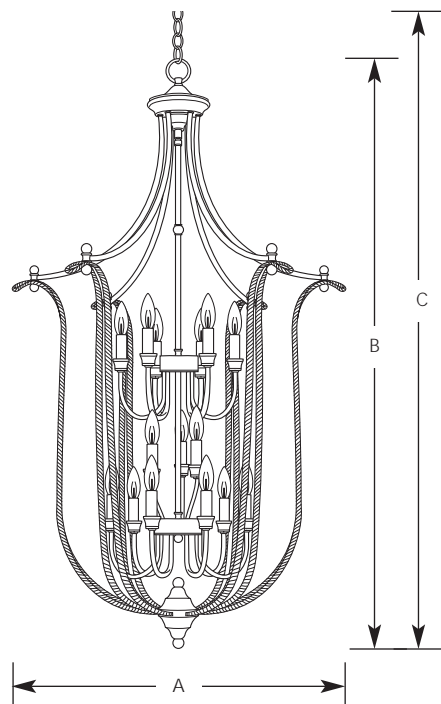

Type _____

-04 -09 -33

P3783

P3784

Catalog No.	Finish			Lamping	Dimensions (Inches)		
	Platinum Mist	Brushed Nickel	Cobble-stone		A	B	C
P3783	-04	-09	-33	12 (c) 60w	21-5/8	34-3/4	110
P3784	-04	-09	-33	15 (c) 60w	28-3/4	50-3/8	123

Specifications:

General

- Open style
- P3783 has a mini two tier (6/6) chandelier inside, and P3784 has a three tier (6/3/6)
- Wire rope accents
- Plated finish for Brushed Nickel, painted on others
- Steel construction
- Six feet of 9 gauge matching chain supplied
- Companion fixtures: Chandeliers, pendant, hall and foyer, close to ceiling, and bath and vanity

Mounting

- Ceiling mount on chain
- Canopy covers a standard 4" octagonal recessed outlet box
- Mounting strap for outlet box included

Electrical

- Pre-wired
- 15 feet of wire
- Candelabra based sockets

Labeling