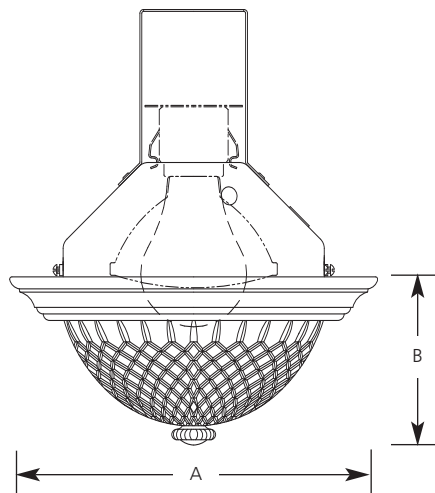

Type _____
-37VS
P8012 ☐

Catalog No.	Finish	Dimensions (Inches)	
	Burnished Brass	A	B
P8012	-37VS	8-1/4	3-3/4

Lamp Wattage

Housing	IC	Non-IC
P87-AT	75PAR30/40A19	75PAR30/100A19
P87-ATQC	75PAR30/40A19	75PAR30/100A19
P187-TG	75PAR30/40A19	75PAR30/100A19
P821-AT	75PAR30/60A19	75PAR30/60A19
P821-FB, FBT, FBFC	75PAR30/60A19	75PAR30/60A19

Specifications:

Flange

- Aluminum flange
- No light leaks around trim flange
- Covers irregular ceiling openings
- Matches other Versailles product finishes

Lens

- 24% lead crystal

Labels

- UL-CUL wet location listed

Trim

- Trim-Lok® action forces trim to fit snugly against the ceiling
- Socket mounts to trim for optimum performance and consistent lamp position
- Full aluminum interior reflector
- Equipped with safety chain and lock/set screw to prevent trim disengagement from reflector