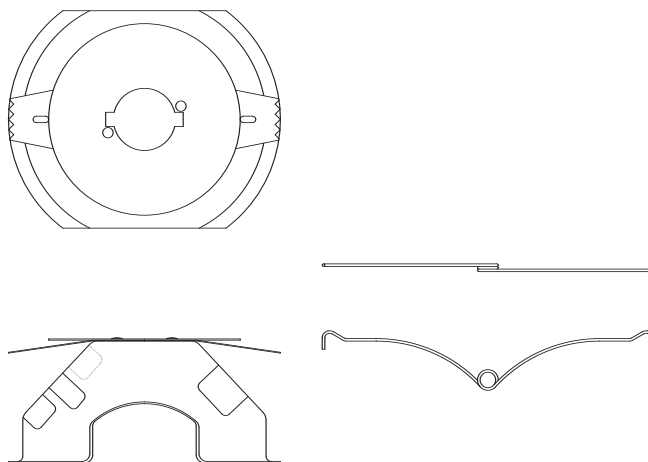

Type _____
-KIT
P8012 ☐

Catalog No.

P8012 -KIT

Lamp Wattage

Housing	IC	Non-IC
P10TG	N/A	75PAR30, 65BR30, 50PAR20 and R20
P111TG	N/A	75PAR30, 65BR30, 50PAR20 and R20

Specifications:

Components

- Aluminum reflector with integral retention spring
- Shipped with 2 torsion springs for added stability and solid retention against ceiling

Installation

- Kit must be purchased with a Progress 8012 decorative trim
- Shipped with installation instructions

Labels

- UL classified for use in Halo/Juno cans according to the chart below:

Cat #	Max Wattage
H7ICT	50W Par30, 65W BR30
H7T	75W Par30, 65W BR30
IC2	50W Par30, 65W BR30
TC2	75W Par30, 65W BR30
IC22	50W Par30, 65W BR30