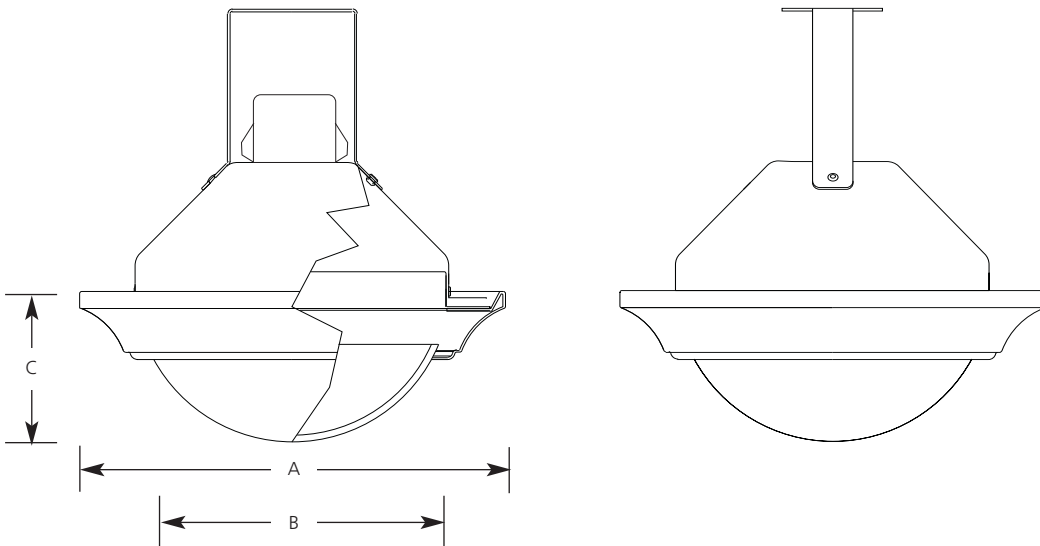

Incandescent

**Recessed Eclipse Shower Light
IC & Non-IC**

Recessed

Type _____

	-10	-13	-15	-30	-33	-74
P8012	☐	☐	☐	☐	☐	☐

Catalog No.	Finish						Dimensions (Inches)		
	Polished Brass	Brushed Steel	Chrome	Textured White	Cobble-stone	Venetian Bronze	A	B	C
P8012	-10	-13	-15	-30	-33	-74	8	5-3/16	2-13/16

Lamp Wattage

Housing	IC	Non-IC
P87-AT	75wPAR30/40A19	75wPAR30/100A19
P87-ATQC	75wPAR30/40A19	75wPAR30/100A19
P187-TG	75wPAR30/40A19	75wPAR30/100A19
P821-AT	75wPAR30/60A19	75wPAR30/60A19
P821-FB & P821-FBFC	75wPAR30/60A19	75wPAR30/60A19

Specifications:

Flange

- Aluminum flange
- No light leaks around trim flange
- Covers irregular ceiling openings
- Matches other eclipse product finishes

Trim

- Trim-Lok® action forces trim to fit snugly against the ceiling
- Socket mounts to trim for optimum performance and consistent lamp position
- Full aluminum interior reflector

Lens

- Satin white glass for -10, -13, -15, -30 and -74 finishes
- Faux Tiffany art glass for -33 finish

Labels

- UL-CUL wet location listed

Progress Lighting
Post Office Box 5704
Spartanburg, South Carolina
29304-5704

www.progresslighting.com

Patent# 5,758,963, 5,758,965, 5,758,966, 5,758,967, 5,758,968