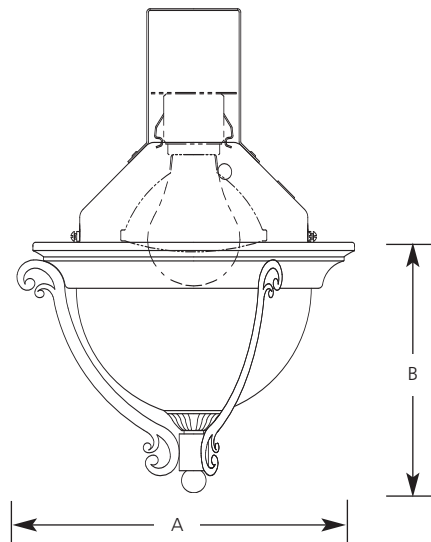

Lens

- Water glass

Lamps

- Maximum overall length of lamp cannot exceed 5.7" (5-11/16")
- Available are: GE -F26TBX, Phillips PLT26 or 32, Sylvania CF26 or 32DT, or Progress 7808-01 (26w)

Labels

- UL-CUL wet location listed

Progress Lighting  
 Post Office Box 5704  
 Spartanburg, South Carolina  
 29304-5704

Incandescent

**Recessed Geneva Shower Light  
IC & Non-IC**

**Recessed**

Type \_\_\_\_\_  
 -71GV  
 P8012

Catalog No.	Finish _____		Dimensions (Inches)	
	Gilded	Iron	A	B
P8012		-71GV	9-1/8	6-1/2

**Specifications:**

Flange

- Aluminum flange
- No light leaks around trim flange
- Covers irregular ceiling openings
- Matches other Geneva product finishes

Lens

- Water glass

Labels

- UL-CUL wet location listed