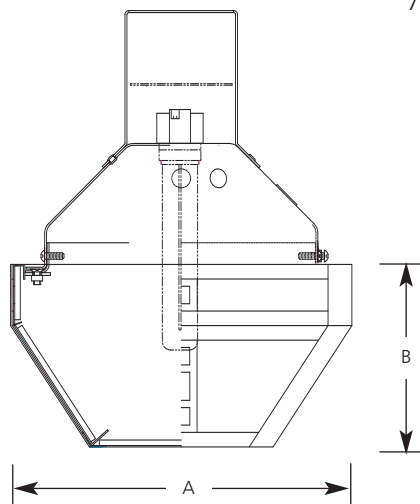

Type _____
-46AC
P8012 ☐

Catalog No.	Finish	Dimensions (Inches)	
	Weathered Bronze	A	B
P8012	-46AC	7-5/16	4

Lamp Wattage

Housing	IC	Non-IC
P62-FB	NA	26 or 32w 4-pin Triple-tube CF
P83-AT	13w 4-pin Quad/Triple-tube CF	13w 4-pin Quad/Triple-tube CF
P83-ICAT	13w 4-pin Quad/Triple-tube CF	13w 4-pin Quad/Triple-tube CF
P83-26ICAT	26w 4-pin Triple-tube CF	26w 4-pin Triple-tube CF
P88-ICAT	18w 4-pin Quad/Triple-tube CF	18w 4-pin Quad/Triple-tube CF
P183-EB	13w 4-pin Triple-tube CF	13w 4-pin Triple-tube CF

Specifications:

Flange

- Aluminum flange
- No light leaks around trim flange
- Covers irregular ceiling openings
- Matches other Arts & Crafts product finishes

Trim

- Trim-Lok® action forces trim to fit snugly against the ceiling
- Socket mounts to trim for optimum performance and consistent lamp position
- Full aluminum interior reflector
- Equipped with safety chain and lock/set screw to prevent trim disengagement from reflector

Lens

- Honey glass

Lamps

- Maximum overall length of lamp cannot exceed 5.7" (5-11/16")
- Available are: GE -F26TBX, Phillips PLT26 or 32, Sylvania CF26 or 32DT, or Progress 7808-01 (26w)

Labels

- UL-CUL wet location listed