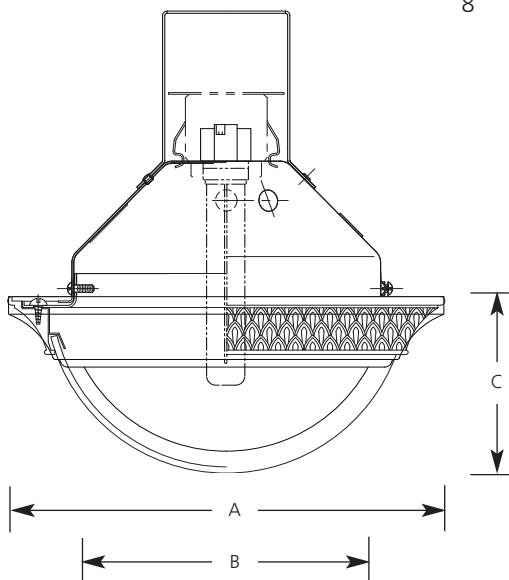

Type _____
-86SV
P8012 ☐

Catalog No.	Finish	Dimensions (Inches)		
	Burnished Chestnut	A	B	C
P8012	-86SV	8	5-3/16	2-13/16

Lamp Wattage

Housing	IC	Non-IC
P83-AT	13w 4-pin Quad/Triple-tube CF	13w 4-pin Quad/Triple-tube CF
P83	N/A	13w 2-pin Quad CF
P83-ICAT	13w 4-pin Quad/Triple-tube CF	13w 4-pin Quad/Triple-tube CF
P88-ICAT	18w 4-pin Quad/Triple-tube CF	18w 4-pin Quad/Triple-tube CF
P183-EB	13w 4-pin Triple-tube CF	13w 4-pin Triple-tube CF

Specifications:

Flange

- Aluminum flange
- No light leaks around trim flange
- Covers irregular ceiling openings
- Matches other Savannah product finishes

Lens

- Antique alabaster glass

Labels

- UL-CUL wet location listed

Trim

- Trim-Lok® action forces trim to fit snugly against the ceiling
- Socket mounts to trim for optimum performance and consistent lamp position
- Full aluminum interior reflector
- Equipped with safety chain and lock/set screw to prevent trim disengagement from reflector