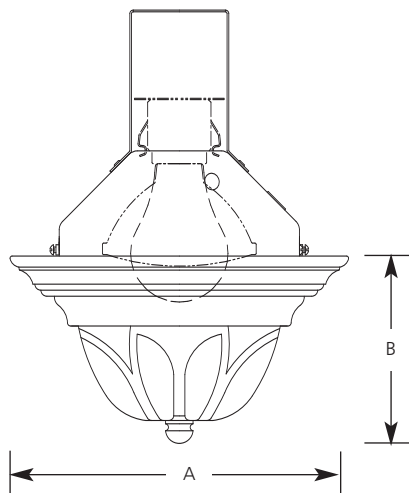

Type _____
-33VR
P8012 ☐

Catalog No.	Finish	Dimensions (Inches)	
	Cobble-stone	A	B
P8012	-33VR	8-1/4	4-5/8

Lamp Wattage

Housing	IC	Non-IC
P87-AT	75PAR30/40A19	75PAR30/100A19
P87-ATQC	75PAR30/40A19	75PAR30/100A19
P187-TG	75PAR30/40A19	75PAR30/100A19
P821-AT	75PAR30/60A19	75PAR30/60A19
P821-FB, FBT, FBFC	75PAR30/60A19	75PAR30/60A19

Specifications:

Flange

- Aluminum flange
- No light leaks around trim flange
- Covers irregular ceiling openings
- Matches other Verona product finishes

Lens

- Faux Tiffany art glass

Labels

- UL-CUL wet location listed

Trim

- Trim-Lok® action forces trim to fit snugly against the ceiling
- Socket mounts to trim for optimum performance and consistent lamp position
- Full aluminum interior reflector
- Equipped with safety chain and lock/set screw to prevent trim disengagement from reflector