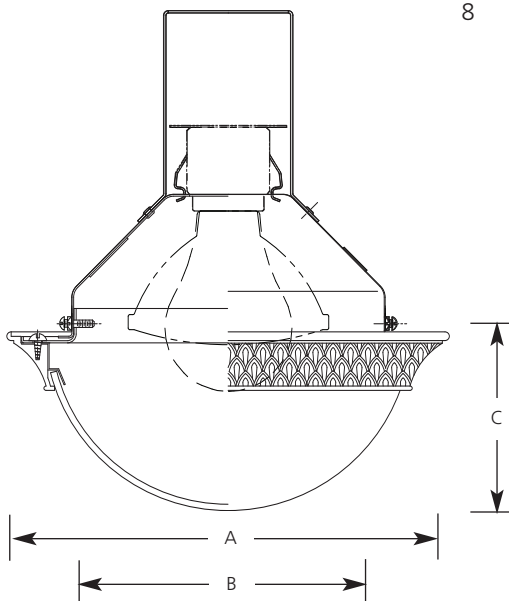

Type _____
-86SV
P8012 ☐

Catalog No.	Finish	Dimensions (Inches)		
	Burnished Chestnut	A	B	C
P8012	-86SV	8	5-3/16	2-13/16

Lamp Wattage

Housing	IC	Non-IC
P87-AT	75PAR30/40A19	75PAR30/100A19
P87-ATQC	75PAR30/40A19	75PAR30/100A19
P187-TG	75PAR30/40A19	75PAR30/100A19
P821-AT	75PAR30/60A19	75PAR30/60A19
P821-FB, FBT, FBFC	75PAR30/60A19	75PAR30/60A19

Specifications:

Flange

- Aluminum flange
- No light leaks around trim flange
- Covers irregular ceiling openings
- Matches other Savannah product finishes

Lens

- Antique alabaster glass

Labels

- UL-CUL wet location listed

Trim

- Trim-Lok® action forces trim to fit snugly against the ceiling
- Socket mounts to trim for optimum performance and consistent lamp position
- Full aluminum interior reflector
- Equipped with safety chain and lock/set screw to prevent trim disengagement from reflector