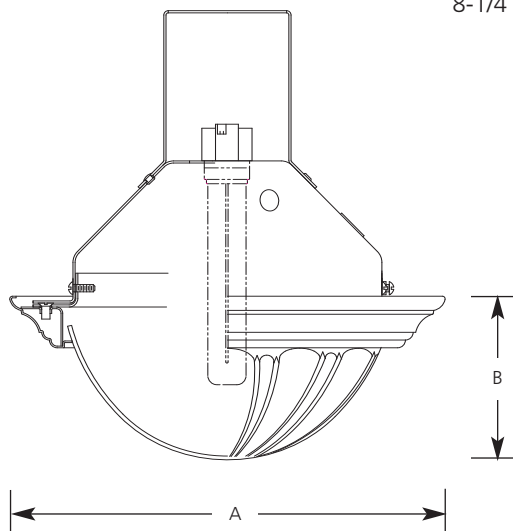

www.progresslighting.com

Patent# 5,758,963, 5,758,965, 5,758,966, 5,758,967, 5,758,968

Type \_\_\_\_\_  
 -10PR  
 P8012

Catalog No.	Finish	Dimensions (Inches)	
	Polished Brass	A	B
P8012	-10PR	8-1/4	3-1/8