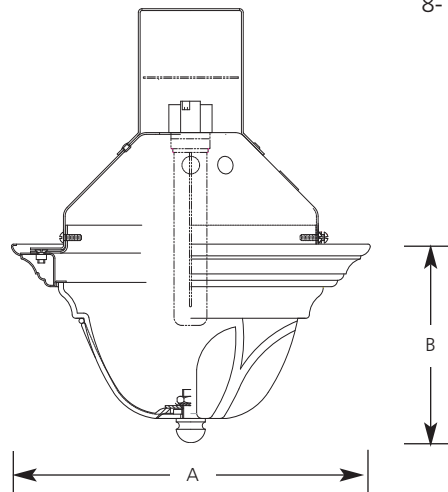

Type _____
-33VR
P8012 ☐

Catalog No.	Finish _____	Dimensions (Inches)	
	Cobble-stone	A	B
P8012	-33VR	8-1/4	4-5/8

Lamp Wattage		
Housing	IC	Non-IC
P62-FB	NA	26 or 32w 4-pin Triple-tube CF
P83-AT	13w 4-pin Quad/Triple-tube CF	13w 4-pin Quad/Triple-tube CF
P83-ICAT	13w 4-pin Quad/Triple-tube CF	13w 4-pin Quad/Triple-tube CF
P83-26ICAT	26w 4-pin Triple-tube CF	26w 4-pin Triple-tube CF
P88-ICAT	18w 4-pin Quad/Triple-tube CF	18w 4-pin Quad/Triple-tube CF
P183-EB	13w 4-pin Triple-tube CF	13w 4-pin Triple-tube CF

Specifications:

Flange

- Aluminum flange
- No light leaks around trim flange
- Covers irregular ceiling openings
- Matches other Verona product finishes

Trim

- Trim-Lok® action forces trim to fit snugly against the ceiling
- Socket mounts to trim for optimum performance and consistent lamp position
- Full aluminum interior reflector
- Equipped with safety chain and lock/set screw to prevent trim disengagement from reflector

Lens

- Faux Tiffany art glass

Lamps

- Maximum overall length of lamp cannot exceed 5.7" (5-11/16")
- Available are: GE -F26TBX, Phillips PLT26 or 32, Sylvania CF26 or 32DT, or Progress 7808-01 (26w)

Labels

- UL-CUL wet location listed