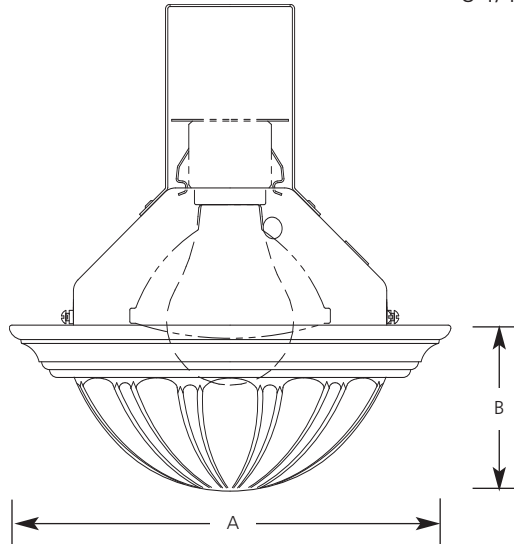

Lens

- Satin white glass

Lamps

- Maximum overall length of lamp cannot exceed 5.7" (5-11/16")
- Available are: GE -F26TBX, Phillips PLT26 or 32, Sylvania CF26 or 32DT, or Progress 7808-01 (26w)

Labels

- UL-CUL wet location listed

Incandescent

**Recessed Prescott Shower Light  
IC & Non-IC**

**Recessed**

Type \_\_\_\_\_  
 -10PR  
 P8012

Catalog No.	Finish	Dimensions (Inches)	
	Polished Brass	A	B
P8012	-10PR	8-1/4	3-1/8

**Lamp Wattage**