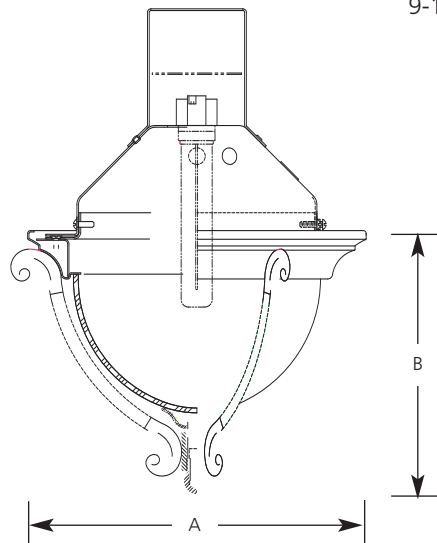

Type _____
-71GV
P8012 ☐

Catalog No.	Finish _____		Dimensions (Inches)	
	Gilded	Iron	A	B
P8012		-71GV	9-1/8	6-12

Lamp Wattage

Housing	IC	Non-IC
P62-FB	NA	26 or 32w 4-pin Triple-tube CF
P83-AT	13w 4-pin Quad/Triple-tube CF	13w 4-pin Quad/Triple-tube CF
P83-ICAT	13w 4-pin Quad/Triple-tube CF	13w 4-pin Quad/Triple-tube CF
P83-26ICAT	26w 4-pin Triple-tube CF	26w 4-pin Triple-tube CF
P88-ICAT	18w 4-pin Quad/Triple-tube CF	18w 4-pin Quad/Triple-tube CF
P183-EB	13w 4-pin Triple-tube CF	13w 4-pin Triple-tube CF

Specifications:

Flange

- Aluminum flange
- No light leaks around trim flange
- Covers irregular ceiling openings
- Matches other Geneva product finishes

Trim

- Trim-Lok® action forces trim to fit snugly against the ceiling
- Socket mounts to trim for optimum performance and consistent lamp position
- Full aluminum interior reflector
- Equipped with safety chain and lock/set screw to prevent trim disengagement from reflector

Lens

- Water glass

Lamps

- Maximum overall length of lamp cannot exceed 5.7" (5-11/16")
- Available are: GE -F26TBX, Phillips PLT26 or 32, Sylvania CF26 or 32DT, or Progress 7808-01 (26w)

Labels

- UL-CUL wet location listed

Progress Lighting
Post Office Box 5704
Spartanburg, South Carolina
29304-5704