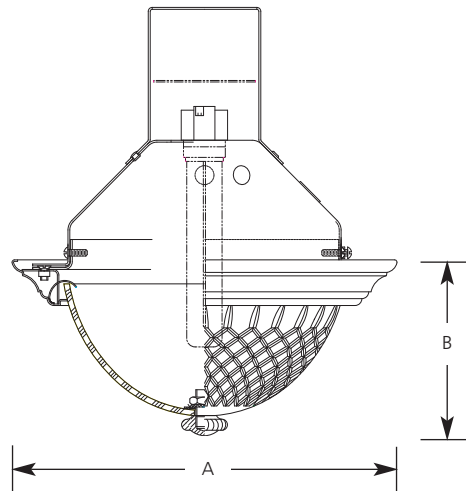

Compact Fluorescent

Recessed Versailles Shower Light Recessed IC & Non-IC

Type _____
-37VS
P8012 ☐

Catalog No.	Finish	Dimensions (Inches)	
	Burnished Brass	A	B
P8012	-37VS	8-1/4	3-3/4

Lamp Wattage

Housing	IC	Non-IC
P62-FB	NA	26 or 32w 4-pin Triple-tube CF
P83-AT	13w 4-pin Quad/Triple-tube CF	13w 4-pin Quad/Triple-tube CF
P83-ICAT	13w 4-pin Quad/Triple-tube CF	13w 4-pin Quad/Triple-tube CF
P83-26ICAT	26w 4-pin Triple-tube CF	26w 4-pin Triple-tube CF
P88-ICAT	18w 4-pin Quad/Triple-tube CF	18w 4-pin Quad/Triple-tube CF
P183-EB	13w 4-pin Triple-tube CF	13w 4-pin Triple-tube CF

Specifications:

Flange

- Aluminum flange
- No light leaks around trim flange
- Covers irregular ceiling openings
- Matches other Versailles product finishes

Trim

- Trim-Lok® action forces trim to fit snugly against the ceiling
- Socket mounts to trim for optimum performance and consistent lamp position
- Full aluminum interior reflector
- Equipped with safety chain and lock/set screw to prevent trim disengagement from reflector

Lens

- 24% lead crystal

Lamps

- Maximum overall length of lamp cannot exceed 5.7" (5-11/16")
- Available are: GE -F26TBX, Phillips PLT26 or 32, Sylvania CF26 or 32DT, or Progress 7808-01 (26w)

Labels

- UL-CUL wet location listed

Progress Lighting
Post Office Box 5704
Spartanburg, South Carolina
29304-5704

www.progresslighting.com
Patent# 5,758,970