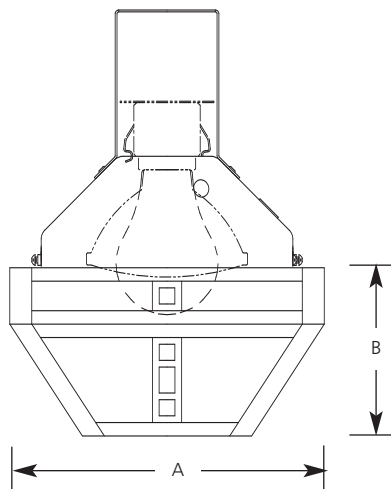

Incandescent

**Recessed Arts & Crafts Shower Light
IC & Non-IC**

Recessed

Type _____
-46AC
P8012 ☐

Catalog No.	Finish _____	Dimensions (Inches)	
	Weathered Bronze	A	B
P8012	-46AC	7-5/16	4

Lamp Wattage

Housing	IC	Non-IC
P87-AT	75PAR30/40A19	75PAR30/100A19
P87-ATQC	75PAR30/40A19	75PAR30/100A19
P187-TG	75PAR30/40A19	75PAR30/100A19
P821-AT	75PAR30/60A19	75PAR30/60A19
P821-FB, FBT, FBFC	75PAR30/60A19	75PAR30/60A19

Specifications:

Flange

- Aluminum flange
- No light leaks around trim flange
- Covers irregular ceiling openings
- Matches other Arts & Crafts product finishes

Lens

- Honey glass

Labels

- UL-CUL wet location listed

Trim

- Trim-Lok® action forces trim to fit snugly against the ceiling
- Socket mounts to trim for optimum performance and consistent lamp position
- Full aluminum interior reflector
- Equipped with safety chain and lock/set screw to prevent trim disengagement from reflector

Progress Lighting
Post Office Box 5704
Spartanburg, South Carolina
29304-5704

www.progresslighting.com
Patent# 5,758,971