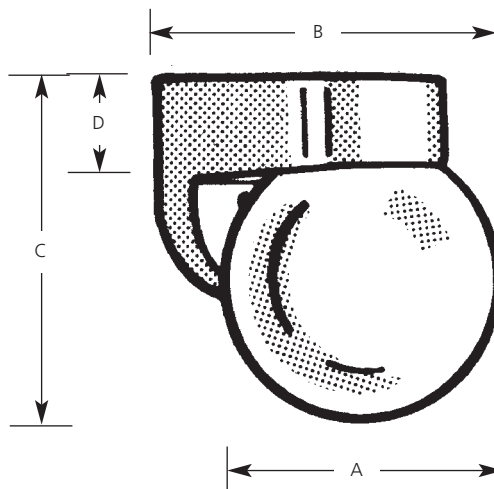

Type \_\_\_\_\_  
 -31  
 P7321

Catalog No.	Finish	Lamping	Dimensions (Inches)			
			A	B	C	D
P7321	Black	1-22w CF	6	6-1/2	7-3/4	2-1/2

**Specifications:**

General

- Black finish
- Polycarbonate wall bracket
- 6" acrylic globe
- Globe twist-locks into place

Mounting

- Wall mount
- Covers outlet box
- Outlet box strap with center lock-up furnished
- Back plate 4-3/8" w., 4-3/4" ht.

Electrical

- Compact fluorescent socket - GX32d-2
- Ballast - 120V NPF
- Minimum start temperature - 20° F

Labeling

- UL-CUL wet location listed