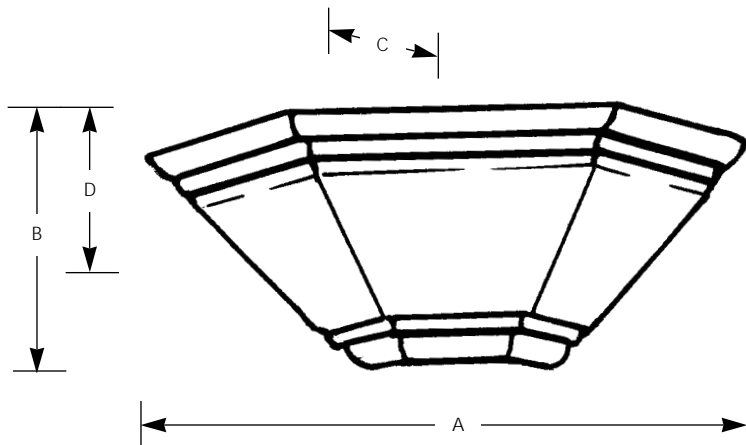

Type \_\_\_\_\_  
 -51  
 P7194

Catalog No.	Finish Faux Alabaster	Lamping	Dimensions (Inches)			
			A	B	C	D
P7194	-51	1 (m) 100w	16	7	7	2-1/4

**Specifications:**

General

- Cast faux alabaster shade
- Linear grooves for accent
- Steel construction

Mounting

- Wall mount
- Covers outlet box
- Wall plate is 4-1/4" x 5-1/2"
- Mounting strap included to mount to outlet box

Electrical

- Medium based porcelain socket
- Pre-wired

Labeling

- UL-CUL listed