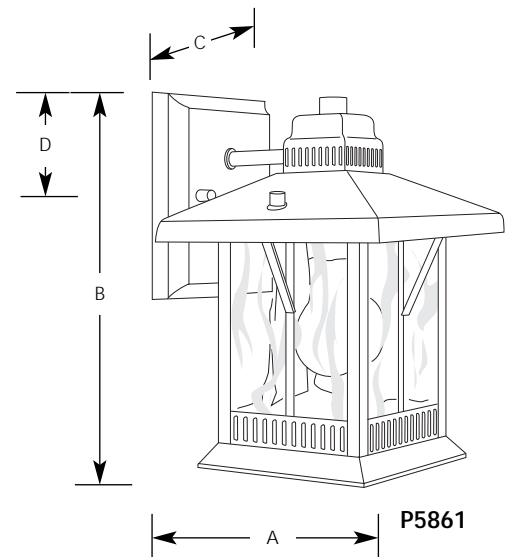

Type	_____	
	-20	-43
P5859	<input type="checkbox"/>	<input type="checkbox"/>
P5860	<input type="checkbox"/>	<input type="checkbox"/>
P5861	<input type="checkbox"/>	<input type="checkbox"/>

Catalog No.	Finish		Lamping	Dimensions (Inches)			
	Antique Bronze	Colonial Silver		A	B	C	D
P5859	-20	-43	2 (c) 60w	10	14-3/4	10-3/4	4-1/8
P5860	-20	-43	1 (m) 100w	8	12-3/8	8-3/4	3
P5861	-20	-43	1 (m) 100w	6-1/2	9-3/4	7-1/4	2-1/2

Specifications:

General

- Water seeded glass.
- Birdhouse styling with simple linear details
- Rectangular back plate
- Brass construction
- Antique bronze (-20), and Colonial Silver (-43) are plated finishes
- Companion post top, close to ceiling, and chain hung units

Mounting

- Wall mount
- Back plate covers a standard recessed 4" hexagonal outlet box
- Mounting strap included

Electrical

- P5859 has phenolic candelabra based sockets
- P5860 and P5861 have ceramic medium based sockets
- Pre-wired

Labeling

- UL-CUL wet location listed