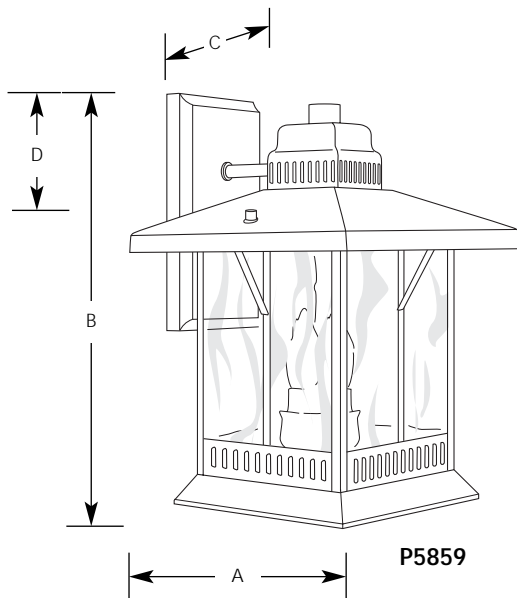

Type	_____	
	-20	-43
P5859	<input type="checkbox"/>	<input type="checkbox"/>
P5860	<input type="checkbox"/>	<input type="checkbox"/>
P5861	<input type="checkbox"/>	<input type="checkbox"/>

Catalog No.	Finish		Lamping	Dimensions (Inches)			
	Antique Bronze	Colonial Silver		A	B	C	D
P5859	-20	-43	2 (c) 60w	10	14-3/4	10-3/4	4-1/8
P5860	-20	-43	1 (m) 100w	8	12-3/8	8-3/4	3
P5861	-20	-43	1 (m) 100w	6-1/2	9-3/4	7-1/4	2-1/2

Specifications:

General

- Water seeded glass.
- Birdhouse styling with simple linear details
- Rectangular back plate
- Brass construction
- Antique bronze (-20), and Colonial Silver (-43) are plated finishes
- Companion post top, close to ceiling, and chain hung units

Mounting

- Wall mount
- Back plate covers a standard recessed 4" hexagonal outlet box
- Mounting strap included

Electrical

- P5859 has phenolic candelabra based sockets
- P5860 and P5861 have ceramic medium based sockets
- Pre-wired