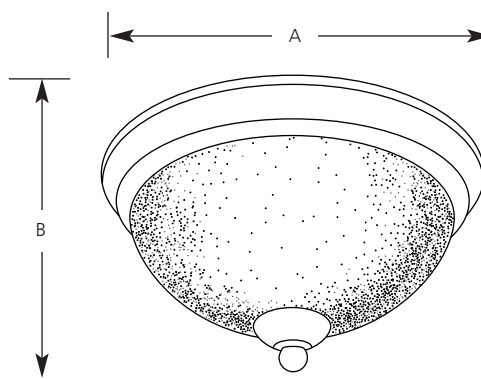

Type \_\_\_\_\_  
 -31  
 P5516

Catalog No.	Finish Textured Black	Lamping	Dimensions (Inches)	
			A	B
P5516	-31	2-60w A19	11-1/4	6-1/4

**Specifications:**

General

- Cast aluminum close to ceiling unit
- Frosted, seeded glass: 10" dia. x 3-5/8" D
- Relamp by removing bottom glass
- Matching post top, wall and chain hung units