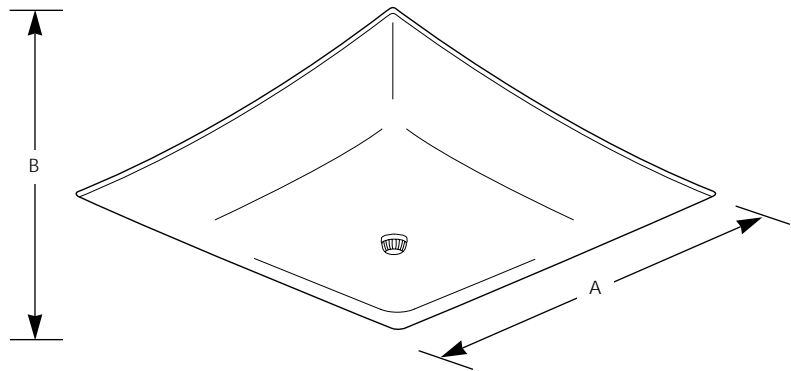

Type _____
 -30
 P4975

Catalog No.	Finish White	Lamping	Dimensions (Inches)	
			A	B
P4975	-30	3 (m) 60w	14	7

Specifications:

General

- White square bent glass shade
- The glass shade is set off the ceiling to provide generous up lighting
- White painted finish on canopy
- Steel construction

Electrical

- Medium based phenolic sockets
- Pre-wired

Labeling

- UL-CUL listed

Mounting

- Ceiling mount
- Covers outlet box
- Mounting strap for outlet box included
- Canopy is 4-3/8" diameter