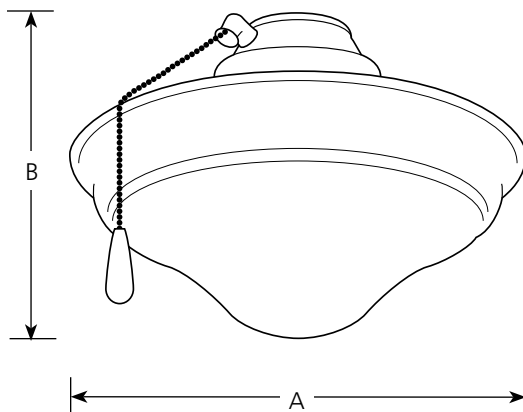

Incandescent

**Frosted Seeded Glass
Indoor/Outdoor Light Kit**

Ceiling Fans

Type _____
 -20 -33 -80
 P2637

Catalog No.	Finish			Lamping	Dimensions (Inches)	
	Antique Bronze	Cobble-Stone	Forge Black		A	B
P2637	-20	-33	-80	1-60w (m) or -13w (m) CFL (Incl)	11-1/4	7-3/8

Specifications:

General

- Frosted seeded glass
- 11-1/4" dia. x 6-1/8" ht.
- Antique brass finish chain with a walnut fob on the Antique Bronze (-20) and Cobblestone (-33) and a black fob on the Forged Black.
- Utilizes 1 - 60w medium based lamp and includes 1 - 13w medium base spiral CFL (non-dimmable)
- Meets requirements of Energy Policy Act of 2005 (EPACT)