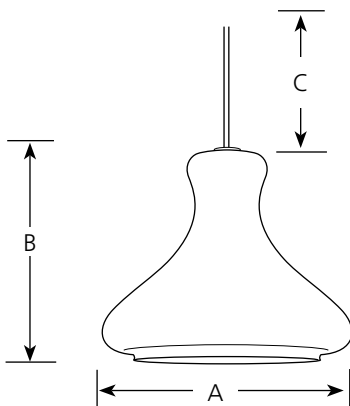

	Type					
	-09A	-174A	-09B	-09R	-174PR	-09W -174W
P6174	<input type="checkbox"/>	<input type="checkbox"/>	<input type="checkbox"/>	<input type="checkbox"/>	<input type="checkbox"/>	<input type="checkbox"/>

Catalog No.	Finish		Glass	Lamping	Dimensions (Inches)		
	Brushed Nickel	Urban Bronze			A	B	C
P6174	-09A	-174A	Amber	12v T4 50w (Incl)	6	5-1/8	72
P6174	-09B	NA	Blue	12v T4 50w (Incl)	6	5-1/8	72
P6174	-09R	NA	Red	12v T4 50w (Incl)	6	5-1/8	72
P6174	NA	-174PR	Red Patterned	12v T4 50w (Incl)	6	5-1/8	72
P6174	-09W	-174W	White	12v T4 50w (Incl)	6	5-1/8	72

Specifications:

General

- Flex track mini-pendant
- Bell bottom glass with white interior
- Plated brushed nickel (-09) or urban bronze (-174) finishes
- One 50w T4 lamp included
- Mounts anywhere along Illuma-Flex track sections, or on monopoints
- Includes adapter that allows unit to be mounted to P8516 transformer for Alpha track system also.

Mini pendant Support

- A small wiring compartment is located just below the fitter to allow adjustment of cord length
- Cord is Teflon coated copper wire with a silicon sleeve that matches the finish

Electrical