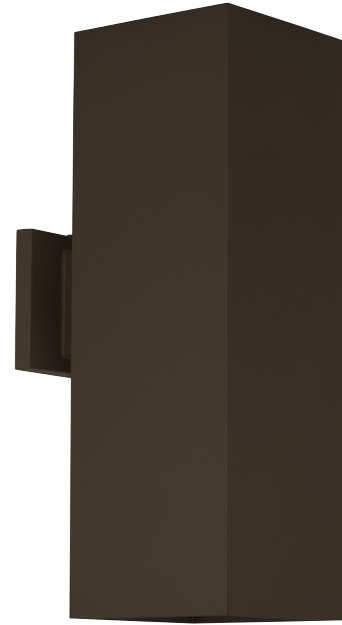

Project: _____

Fixture Type: _____

Location: _____

Contact: _____

P5644-20 Square

6" outdoor two-light up/down square with heavy duty aluminum construction and die cast wall bracket. Powder coated finish. Antique Bronze finish. Wet location listed when used with P860047 top cover lens (sold separately).

- Antique Bronze finish.
- Powder coat finish.
- Ideal for a wide variety of interior and exterior applications.
- Wet location listed when used with P860047 top cover lens (sold separately).
- Two 250w PAR-38 or 150w BR-40.

Category: Outdoor

Finish: Antique Bronze (Painted)

Construction: Aluminum Construction

Width: 6 in
Height: 18 in
Depth: 8-7/8 in
H/CTR: 8 in

MOUNTING	ELECTRICAL	LAMPING	ADDITIONAL INFORMATION
Wall mounted	Prewired	Quantity: two 250 W max. PAR-38 or LED equivalent	UL-CUL Damp Location Listed
Mounting strap for outlet box included	6 inches of wire supplied	E26 base porcelain sockets	1-year Limited Warranty
back plate covers a standard 4" recessed outlet box: 4.5" W., 4.5" ht., 2.911" depth	120 V		