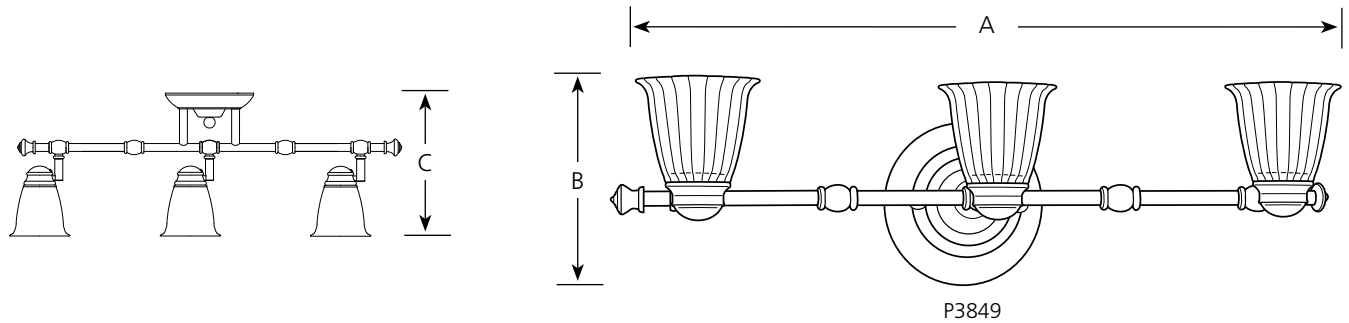

Type \_\_\_\_\_  
 -77WB -81WB

P3849	<input type="checkbox"/>	<input type="checkbox"/>
P3850	<input type="checkbox"/>	<input type="checkbox"/>
P3851	<input type="checkbox"/>	<input type="checkbox"/>

Catalog No.	Finish			Lamping	Dimensions (Inches)		
	Forged Bronze	Antique Nickel			A	B	C
P3849	-77WB	-81WB		3 MR16 50w (Incl)	24	9	7
P3850	-77WB	-81WB		4 MR16 50w (Incl)	33-1/2	9	7
P3851	-77WB	-81WB		6 MR16 50w (Incl)	48	9	7

**Specifications:**

General

- Etched ribbed glass shades, 3-3/4" dia. x 3-1/8" T, 1-1/8" dia. center hole
- Rail design
- Adjustable heads
- 120v 50w MR16 lamps included
- Plated finishes
- Steel construction

Mounting

- Ceiling or wall mounted
- Canopy dimensions: 5-1/2" dia. x 1-1/2" T
- Canopoy covers a 4" recessed octagonal outlet box

Electrical

- GU10 based socket
- Pre-wired

Labeling

- UL-CUL damp location listed