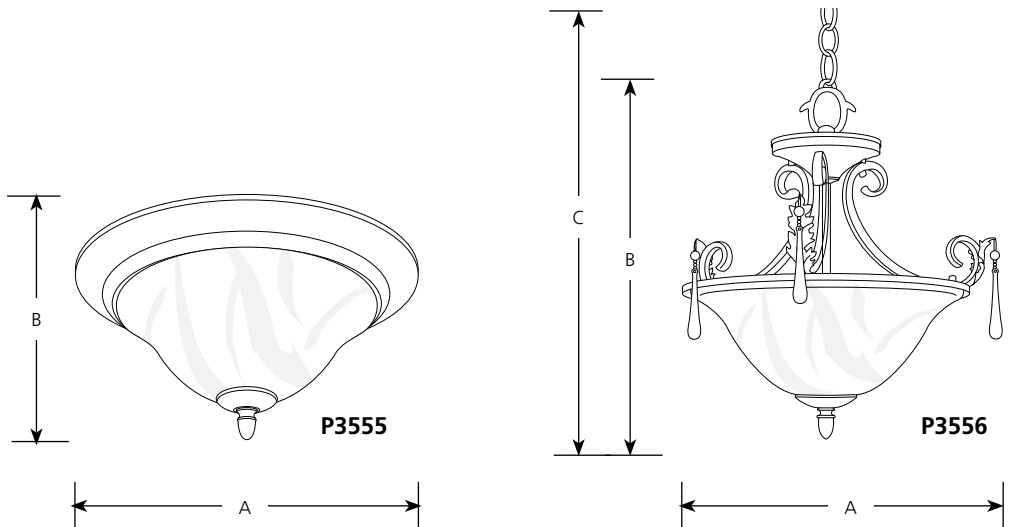

Type _____
 -84
 P3555
 P3556

Catalog No.	Finish Espresso	Lamping	Dimensions (Inches)		
			A	B	C
P3555	-84	3 (m) 60w	17-1/2	8-1/2	NA
P3556	-84	2 (m) 75w	20-1/2	17-1/4	93

Specifications:

General

- Etched marble glass – inverted bowl style
- Glass is 13" dia. x 5" tall
- P3556 also has faux rock crystal drops
- Hand painted Espresso finish
- P3556 can be semi-flush or chain mounted
- P3556 comes with 6 foot of 9 gauge matching chain (if needed)
- Steel construction
- Companion fixtures: Wall bracket, chandeliers, mini-pendant, and pendant

Mounting

- Flush (P3555 & P3556), or chain mount (P3556 only) on ceiling
- Covers outlet box
- Canopy on P3556 is 5" dia.
- Mounting strap for outlet box included

Electrical

- Pre-wired
- Medium based ceramic sockets
- P3556 has 15 feet of wire (if needed)