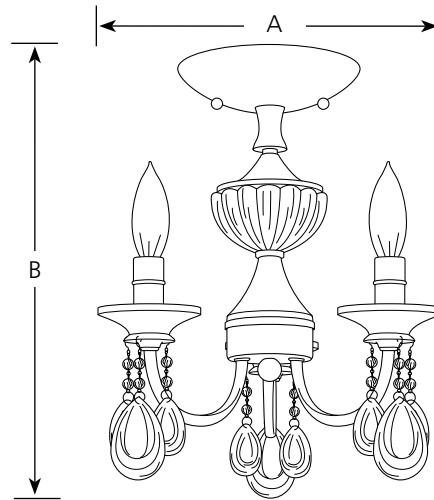

Type \_\_\_\_\_

-104

P3400

**Finish**

Catalog No.	Polished Nickel	Lamping	Dimensions (Inches)	
			A	B
P3400	-104	3 (c) 60w	13-5/8	14-7/8

**Specifications:**

General

- Clear crystal glass drops with teardrop element
- Faceted clear crystal glass center element
- Single full wrap black chiffon shade (P8772-01) available
- Plated Polished Nickel (-104) finish
- Steel construction
- Companion chandeliers and wall bracket units

Mounting

- Ceiling semi-flush mounted
- Canopy covers a standard 4" recessed octagonal outlet box
- Canopy is 5-1/8" dia. x 1" ht.
- Mounting strap for outlet box included

Electrical

- Phenolic candelabra based sockets
- Pre-wired